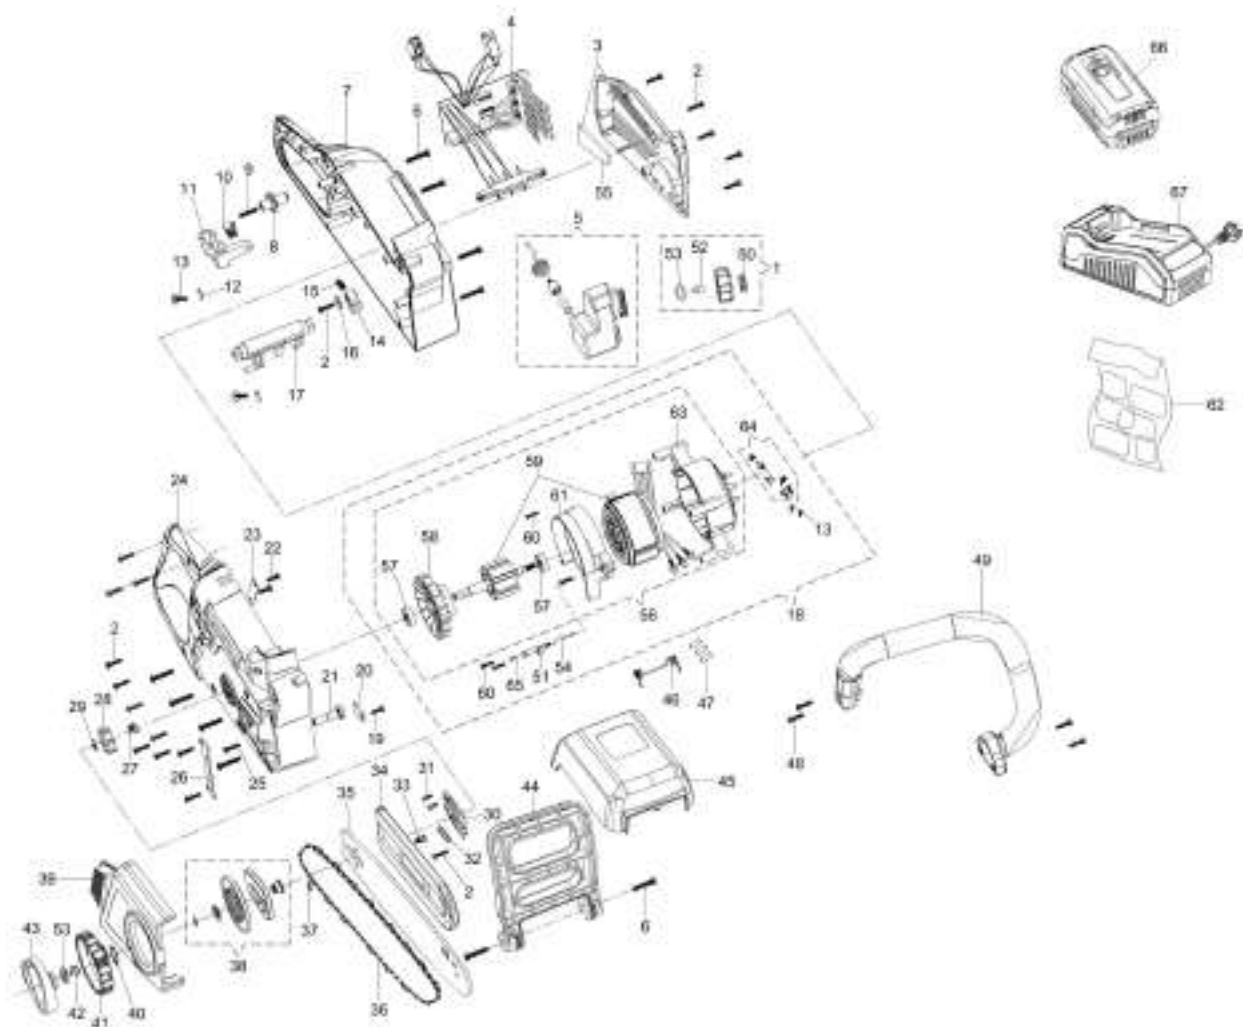

## изображение Complete illustrated parts list

Ref.Nu	Qty	Part number	Description	Validity from	Validity till	Notes	Bulletin
1	1	YT000162	Complete cap			Con coperchietto arancio ; With orange cover	
2	18	YT000164	Screw				
3	1	YT000165	Cover				
4	1	YT000166	Electric board				
5	1	YT000167	Oil tank				
6	10	YT000168	Screw				
7	1	YT000169	Left cover				
8	1	YT000170	Button (lock)			Arancio ; Orange	
9	1	YT000171	Spring				
10	1	YT000172	Spring				
11	1	YT000173	Lever (Switch)			Arancio ; Orange<CR><LF>	
12	2	YT000174	Plate				
13	4	YT000175	Screw				
14	1	YT000176	Clamp				
15	1	YT000177	Spring				
16	1	YT000178	Gasket				
17	1	YT000179	Shaft				
18	1	YT000180	Complete motor				
19	1	YT000181	Screw				
20	1	YT000182	Plate				
21	1	YT000183	Bolt				
22	2	YT000184	Screw				
23	1	YT000185	Plate				
24	1	YT000186	Right cover				
25	1	YT000187	Screw				
26	1	YT000188	Plate				
27	1	YT000007	Spring				
28	1	YT000189	Sprocket				
29	1	YT000004	Snap ring				
30	1	YT000190	Support				
31	2	YT000038	Screw				
32	1	YT000191	Gasket				
33	1	YT000020	Chain tensioner screw				
34	1	50350035R	Bar cover - 30 cm				
35	1	50030232R	Bar 12" - 30 cm				
36	1	30629013A	Chain .3/8" x .050" (1,3mm)				
37	1	YT000019	Ring				
38	1	YT000021	Chain tensioner kit				
39	1	54010013R	Cover				
40	1	YT000003	Ring				
41	1	YT000192	Ring nut				
42	1	YT000001	Spring				
43	1	YT000193	Knob			Arancio ; Orange	
44	1	54010016R	Guard				