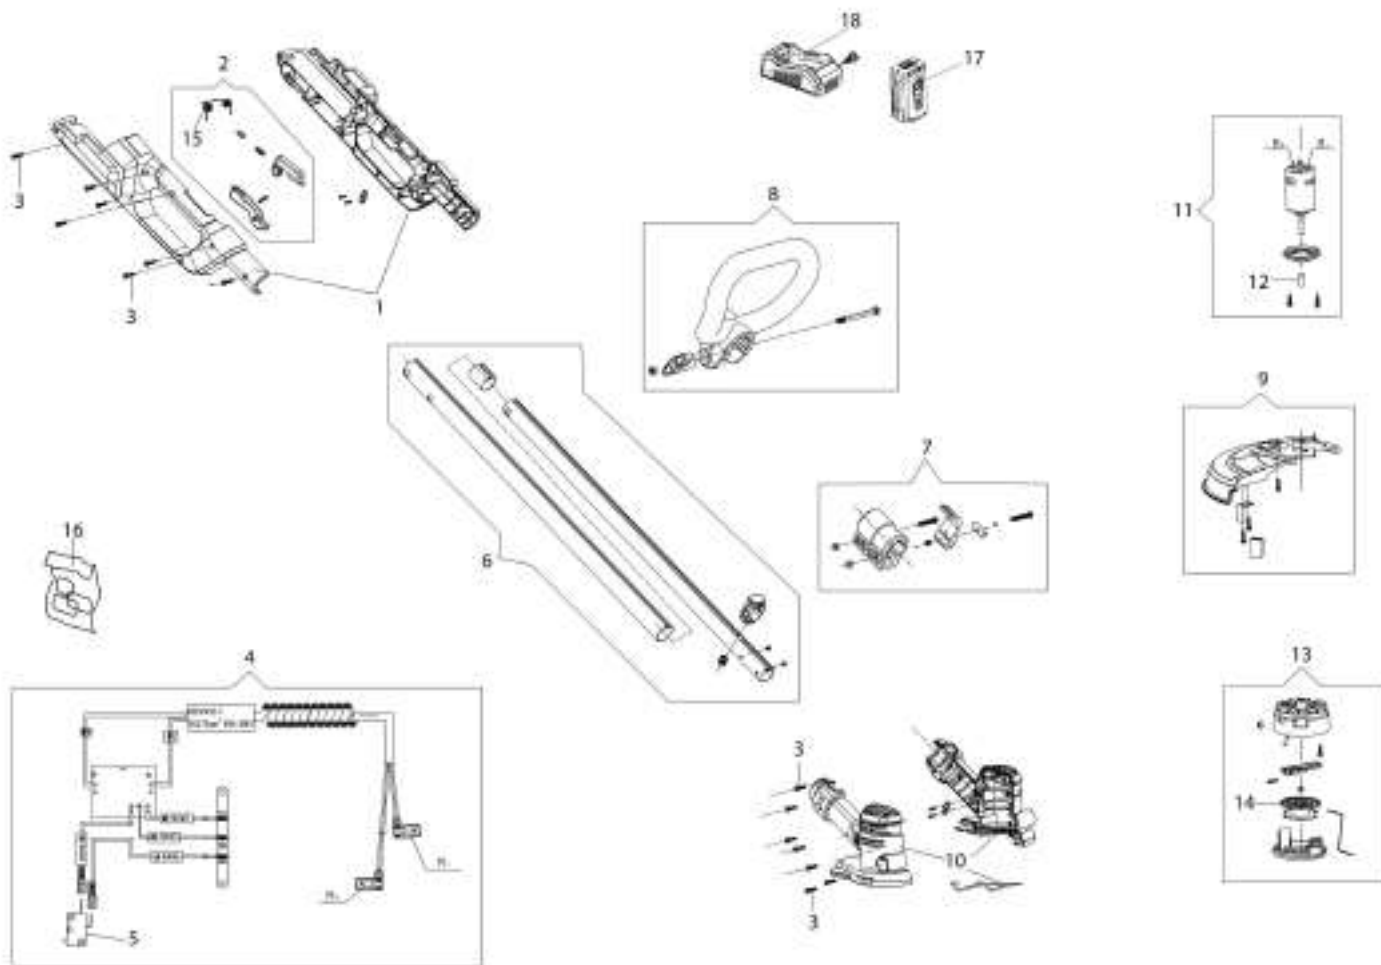

BC 200 Li-Ion Electric trimmer

Документы

[Complete illustrated parts list](#)

изображение Complete illustrated parts list

Ref.Nu	Qty	Part number	Description	Validity from	Validity till	Notes	Bulletin
1	1	54010055	Housing set				
2	1	54010056	Levers group				
3	14	YT000164	Screw				
4	1	YT000224	Electric diagram				
5	1	YT000225	Switch				
6	1	54010057	Rod kit				
7	1	54010058	Sleeve				
8	1	YT000239	Handle				
9	1	YT000240	Guard				
10	1	54010059	Schell set			Arancio; Orange	
11	1	YT000244	Electric motor				
12	1	YT000245	Cover				
13	1	YT000246	Head				
14	1	YT000247	Nylon spool				
15	1	54010056	Levers group				
16	1	54010063	Labels kit				
17	1	54019103	Battery			36V 4,0Ah	
18	1	54019102	Battery charger			220-36V	