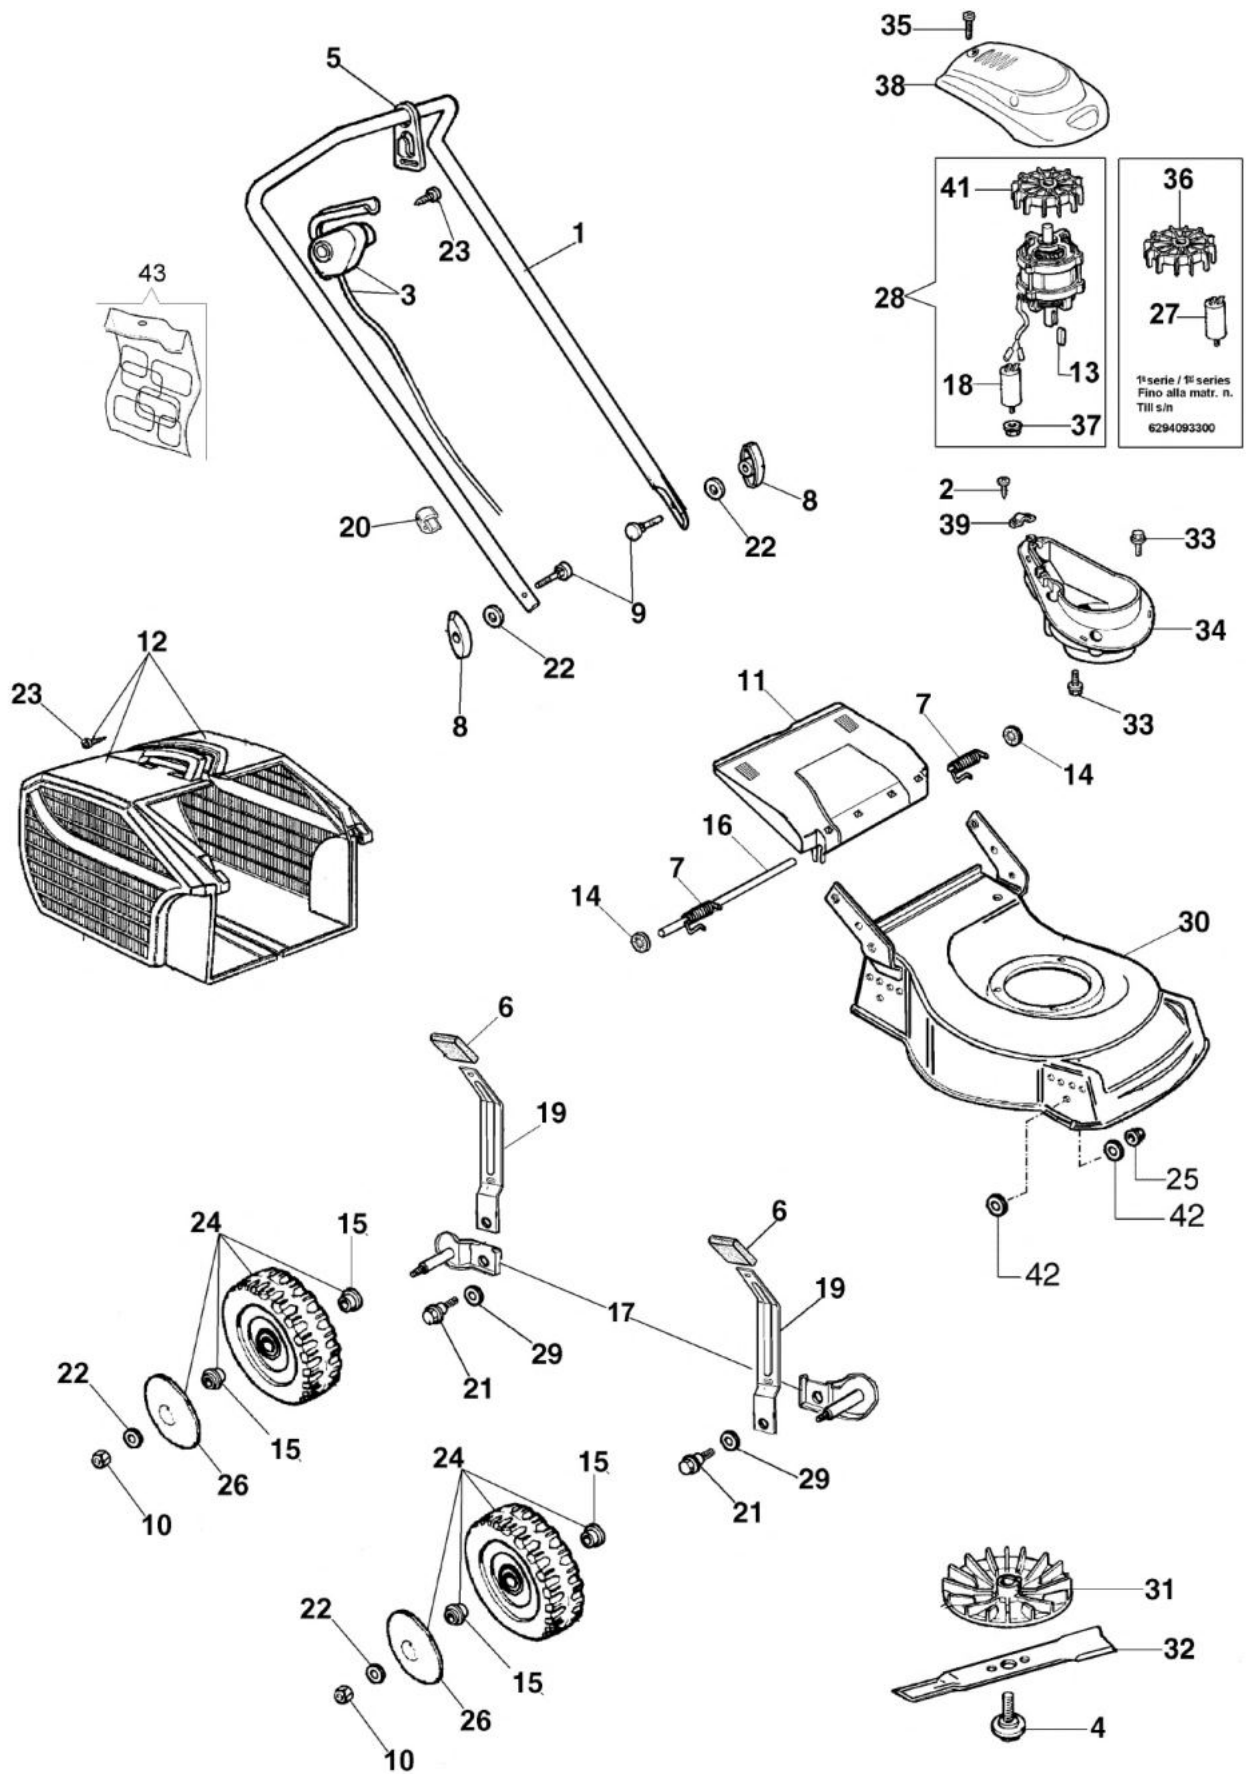

G 48 PE Electric lawnmower

Документы

[Complete illustrated parts list](#)

[ESSENTIAL complete illustrated parts list \(From January 2012\)](#)

изображение Complete illustrated parts list

Ref.Nu	Qty	Part number	Description	Validity from	Validity till	Notes	Bulletin
1	1	66130085R	Handlebar				
2	2	3960017AR	Screw				
3	1	66130083R	Switch				
4	1	66020010BR	Screw				
5	1	3044027R	Clamp				
6	4	66070021R	Handle				
7	1	66110610	Kit spring				
8	2	4119013AR	Tightening handle				
9	2	3910015R	Screw				
10	4	3914010R	Nut				
11	1	66110014R	Shutter				
12	1	66112001R	Complete grassbag				
13	1	66020024R	Key				
14	2	3045034R	Retainer washer				
15	8	66070497R	Bearing				BT5-035-01/07
16	1	66110026R	Deflector axle				
17	2	66070301A	Support set				BT5-057-11/09
18	1	66120051R	Condenser				
19	4	66070031R	Lever				
20	1	66060231	Band				
21	4	66070030A	Pin				
22	6	3916008R	Washer				
23	5	3960013R	Screw				
24	4	66110281	Wheel kit				BT5-035-01/07
25	7	3933032R	Nut				
26	4	66100126	Wheel cover				BT5-035-01/07
27	1	66040006R	Condenser				BT5-035-01/07
28	1	66130080R	Electric motor				
29	4	3027001R	Washer				
30	1	66110764A	Deck				
31	1	66020025AR	Fan				
32	1	66130045R	Blade				
33	7	3933034R	Screw				
34	1	66020005AR	Engine support				
35	3	3960016R	Screw				
36	-	-	Not available for this product				
37	1	3914010R	Nut				
38	1	66120011	Guard				
39	1	012000033R	Plate				
41	1	66120022R	Fan				BT5-035-01/07
42	8	66030012R	Washer				
43	1	66070380	Labels kit				