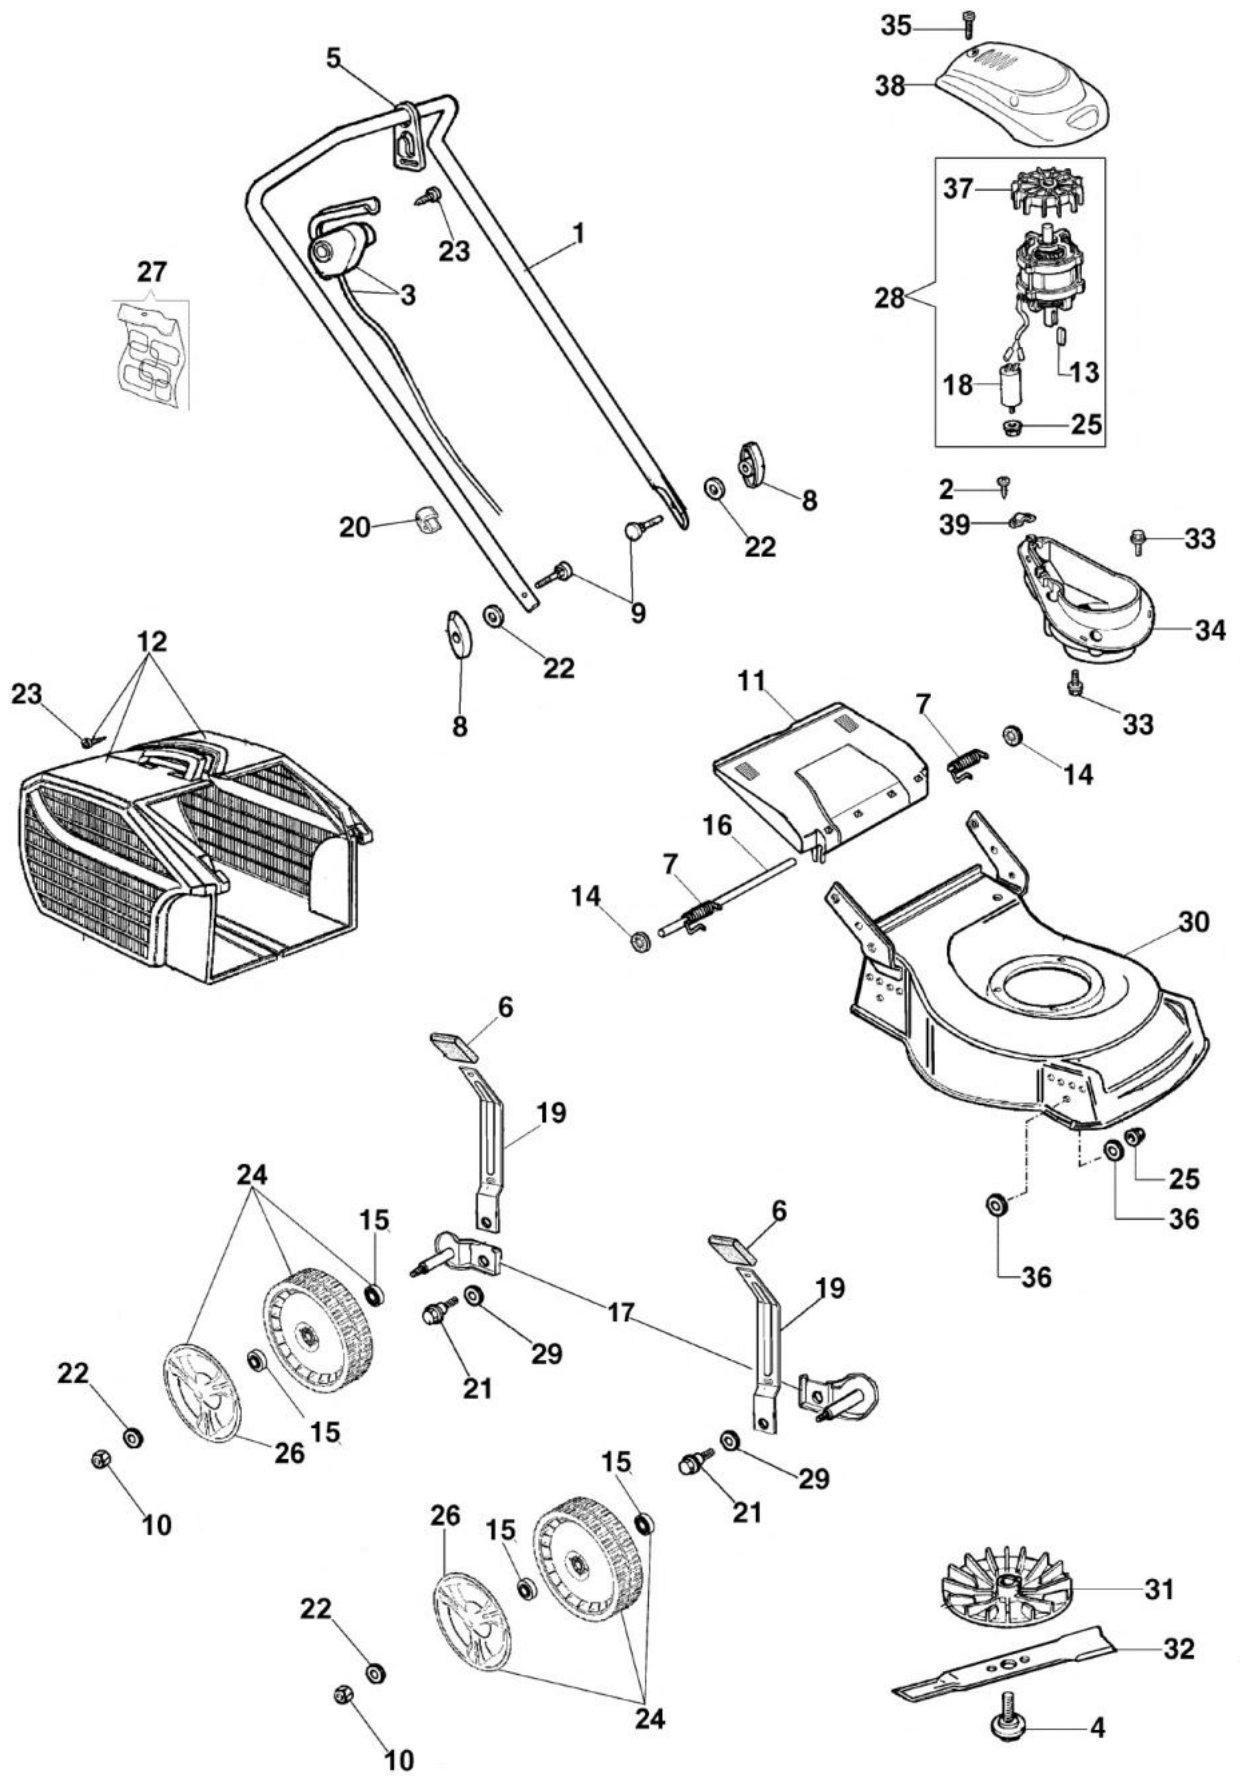

G 48 PE Electric lawnmower

Документы

[Complete illustrated parts list](#)

[ESSENTIAL complete illustrated parts list \(From January 2012\)](#)

изображение Complete illustrated parts list

Ref.Nu	Qty	Part number	Description	Validity from	Validity till	Notes	Bulletin
1	1	66130085R	Handlebar				
2	2	3960017AR	Screw				
3	1	66130083R	Switch				
4	1	66020010BR	Screw				
5	1	3044027R	Clamp				
6	4	66070021R	Handle				
7	1	66110610	Kit spring				
8	2	4119013AR	Tightening handle				
9	2	3910015R	Screw				
10	4	3914010R	Nut				
11	1	66110014R	Shutter				
12	1	66112001R	Complete grassbag				
13	1	66020024R	Key				
14	2	3045034R	Retainer washer				
15	8	66070497R	Bearing				BT5-035-01/07
16	1	66110026R	Deflector axle				
17	2	66070301A	Support set				BT5-057-11/09
18	1	66120051R	Condenser				
19	4	66070031R	Lever				
20	1	66060231	Band				
21	4	66070030A	Pin				
22	6	3916008R	Washer				
23	5	3960013R	Screw				
24	4	66110281	Wheel kit				BT5-035-01/07
25	7	3933032R	Nut				
26	4	66100126	Wheel cover				BT5-035-01/07
27	1	66040006R	Condenser				BT5-035-01/07
28	1	66130080R	Electric motor				
29	4	3027001R	Washer				
30	1	66110764A	Deck				
31	1	66020025AR	Fan				
32	1	66130045R	Blade				
33	7	3933034R	Screw				
34	1	66020005AR	Engine support				
35	3	3960016R	Screw				
36	-	-	Not available for this product				
37	1	3914010R	Nut				
38	1	66120011	Guard				
39	1	012000033R	Plate				
41	1	66120022R	Fan				BT5-035-01/07
42	8	66030012R	Washer				
43	1	66070380	Labels kit				