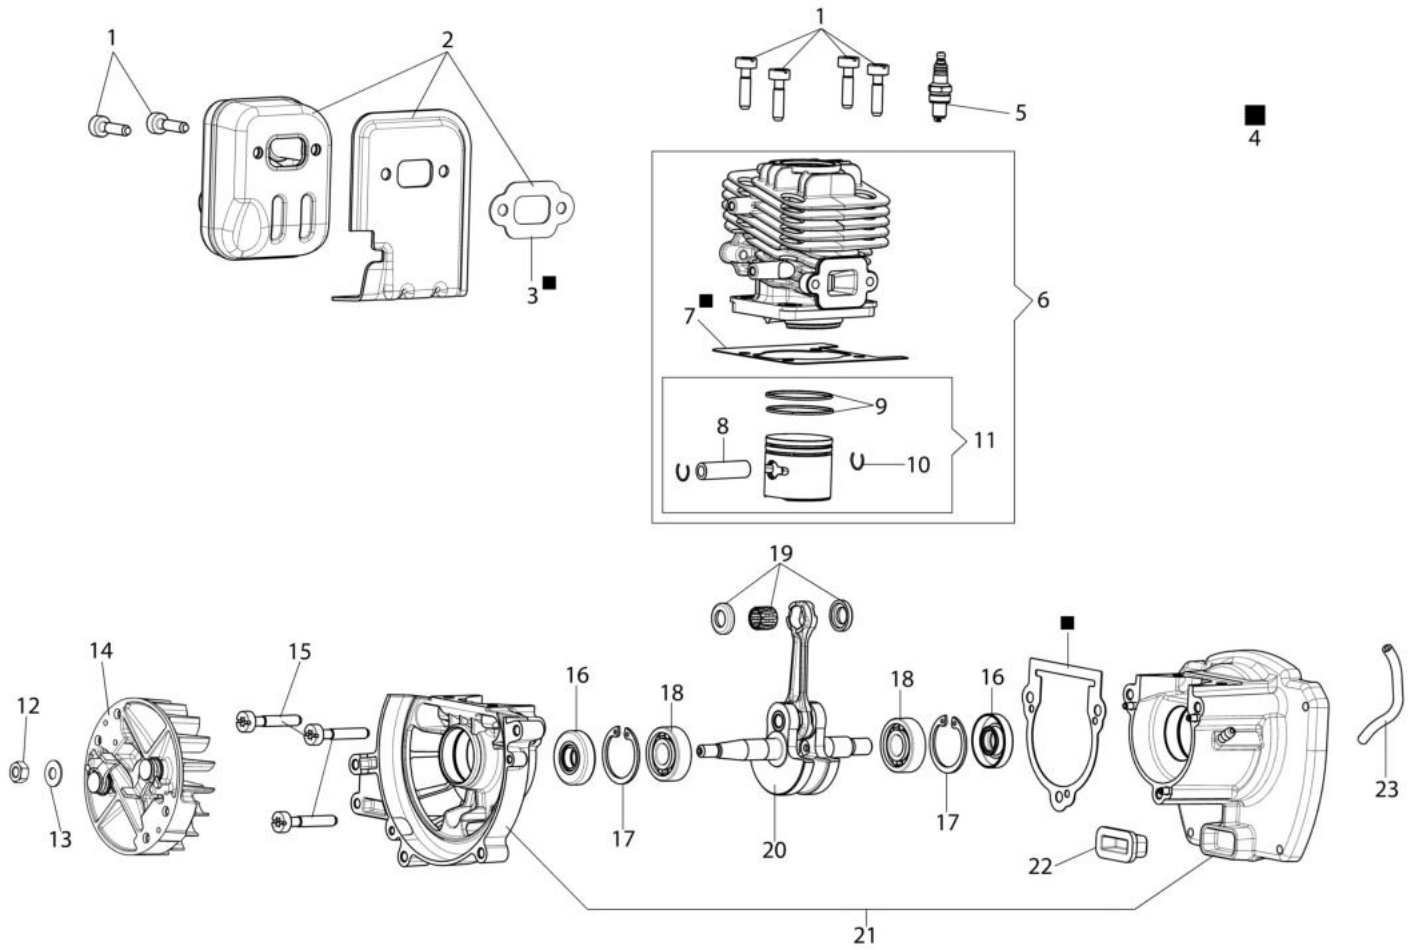

изображение Engine

Ref.Nu	Qty	Part number	Description	Validity from	Validity till	Notes	Bulletin
1	6	3891048R	Screw				
2	1	58090096	Muffler assy				
3	1	61370634R	Gasket				
4	1	58090098	Gasket set				
5	1	3055112R	Spark plug				
6	1	61370606	Complete cylinder Ø32				
7	1	58090036AR	Gasket				
8	1	58070019R	Piston pin				
9	2	61370575R	Piston ring				
10	2	58070166BR	Ring				
11	1	61370605	Piston assy Ø32				
12	1	3912014R	Nut				
13	1	3819031R	Washer				
14	1	58090005AR	Flywheel				
15	3	3891057R	Screw				
16	2	3050042R	Seal ring				
17	2	3025018R	Ring				
18	2	3034029R	Bearing				
19	1	61370254	Set roller cage and washer				
20	1	58090033R	Crankshaft				
21	1	58090002AR	Crankcase assy				
22	1	58090059R	Support				
23	1	094600126	Tube