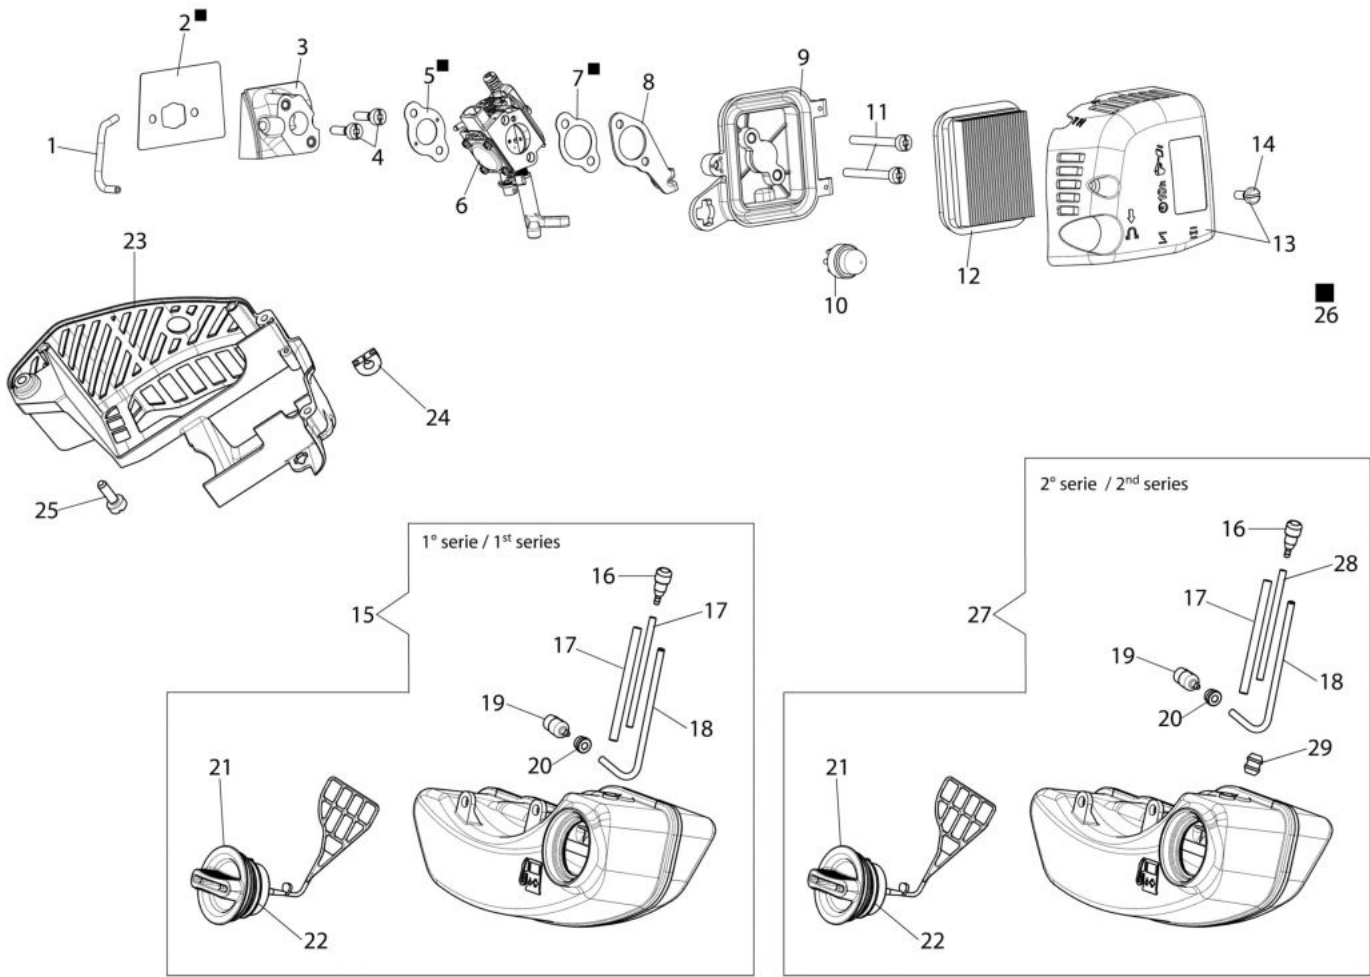

изображение Tank and air filter

Ref.Nu	Qty	Part number	Description	Validity from	Validity till	Notes	Bulletin
1	1	58090060R	Tube				
2	1	58090039AR	Gasket				
3	1	58090040R	Flange				
4	2	3891048R	Screw				
5	1	61200196AR	Gasket				
6	1	2318008CR	Carburetor				
7	1	56570058R	Gasket				
8	1	58090044AR	Bracket				
9	1	58092007BR	Air filter support set				
10	1	2318817R	Air purge				
11	2	3891063R	Screw				
12	1	61170016R	Air filter				
13	1	58090097	Air filter cover				
14	1	58070223R	Screw				
15	1	58090100A	Complete tank		SN.4840171035		BT6-125-06/20
16	1	61070011AR	Breather valve				
17	2	50080134R	Tube		SN.4840171035		BT6-125-06/20
17	1	50080134R	Tube	SN.4840171036			BT6-125-06/20
18	1	3073023AR	Tube				
19	1	094600450R	Fuel filter				
20	1	58070179AR	Washer				
21	1	50072009R	Cap				
22	1	099900090R	Ring				
23	2	58090009AR	Lower cover				
24	1	005000347AR	Grommet				
25	1	3891038R	Screw				
26	1	58090098	Gasket set				
27	1	58090100A	Complete tank	SN.4840171036			BT6-125-06/20
28	1	61380111R	Breather fuel pipe	SN.4840171036			BT6-125-06/20
29	1	4161211R	Bush	SN.4840171036			BT6-125-06/20