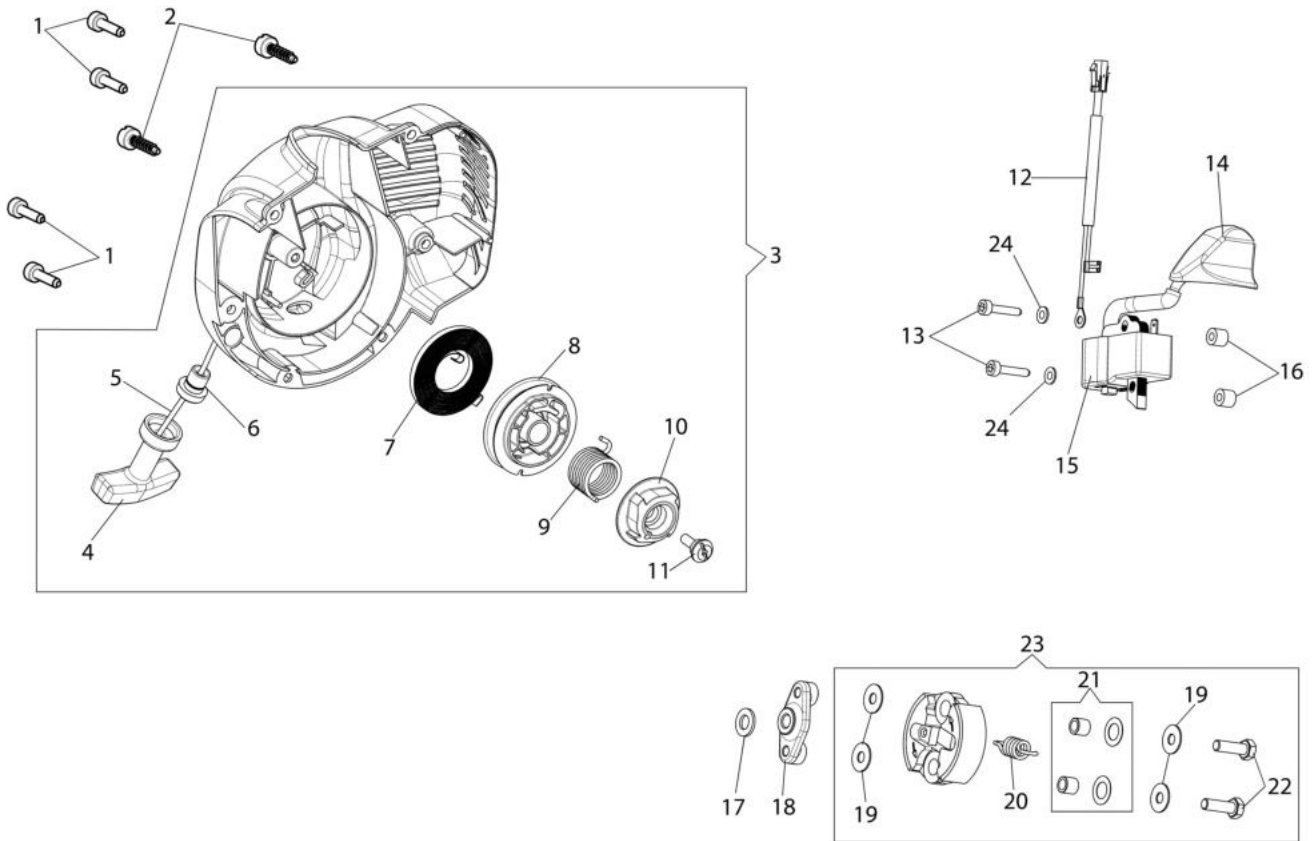

Ref.Nu	Qty	Part number	Description	Validity from	Validity till	Notes	Bulletin
1	6	3891048R	Screw				
2	1	58090096	Muffler assy				
3	1	61370634R	Gasket				
4	1	58090098	Gasket set				
5	1	3055112R	Spark plug				
6	1	61370606	Complete cylinder Ø32				
7	1	58090036AR	Gasket				
8	1	58070019R	Piston pin				
9	2	61370575R	Piston ring				
10	2	58070166BR	Ring				
11	1	61370605	Piston assy Ø32				
12	1	3912014R	Nut				
13	1	3819031R	Washer				
14	1	58090005AR	Flywheel				
15	3	3891057R	Screw				
16	2	3050042R	Seal ring				
17	2	3025018R	Ring				
18	2	3034029R	Bearing				
19	1	61370254	Set roller cage and washer				
20	1	58090033R	Crankshaft				
21	1	58090002AR	Crankcase assy				
22	1	58090059R	Support				
23	1	094600126	Tube				