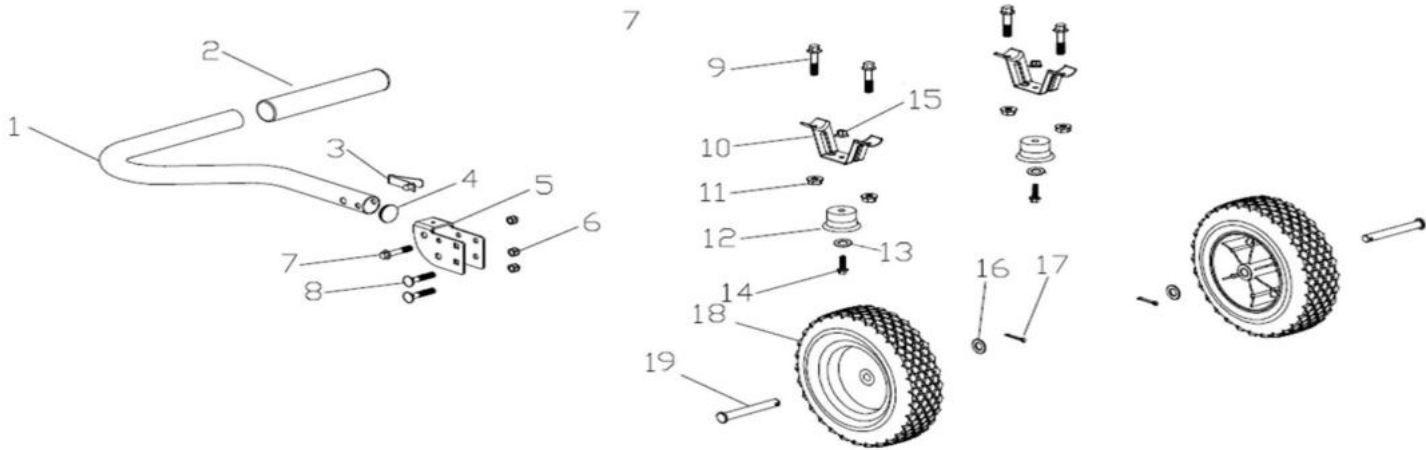

изображение Transport wheels

Ref.Nu	Qty	Part number	Description	Validity from	Validity till	Notes	Bulletin
1	1	L66152452	Lever				
2	1	L66152453	Rubber handle				
3	2	L66152402	Lever				
4	1	L66152415	Cap				
5	1	L66152455	Lever support				
6	3	L66152406	Nut				
7	1	L66152407	Screw				
8	4	L66152405	Screw				
9	4	L66152359	Screw				
10	2	L66152408	Anti-vibration support				
11	4	L66152202	Nut				
12	2	L66152409	AV-mount				
13	2	L66152101	Washer				
14	2	L66152410	Screw				
15	2	L66152154	Nut				
16	2	L66152413	Washer				
17	2	L66152414	Clip				
18	2	L66152412	Wheel				
19	2	L66152411	Pin