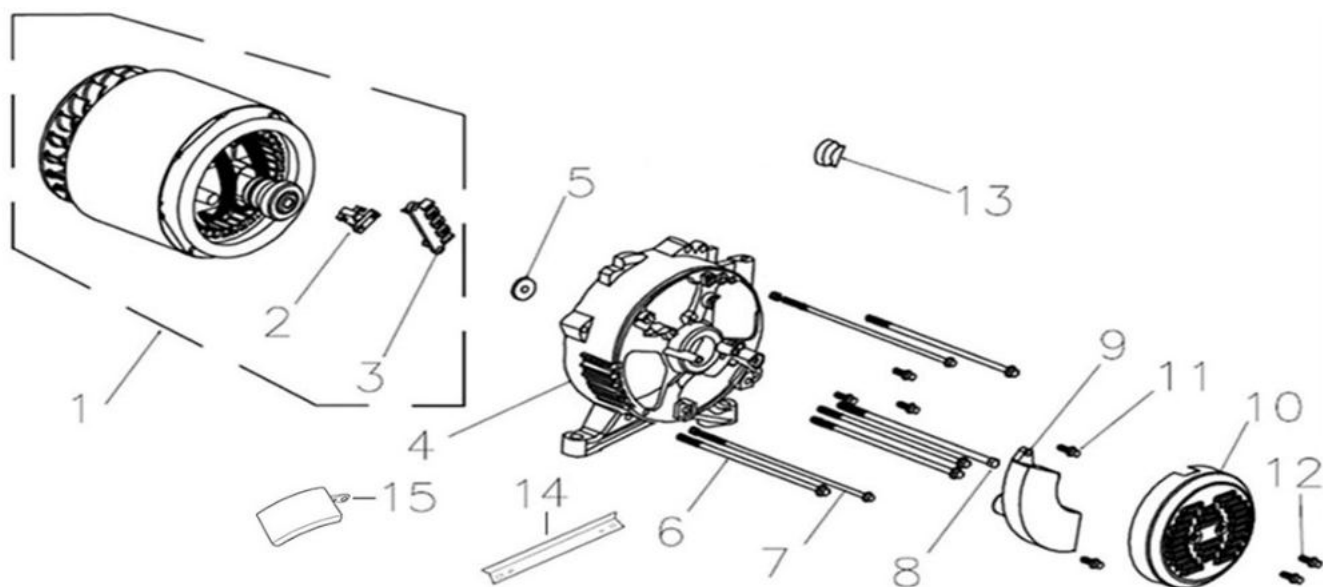

изображение Generator group

Ref.Nu	Qty	Part number	Description	Validity from	Validity till	Notes	Bulletin
1	1	L66152438	Electric motor				
2	1	L66152364	Terminal plate				
3	1	L66152365	Brush				
4	1	L66152366	Engine support				
5	1	L66152287	Washer				
6	4	L66152439	Screw				
7	2	L66152440	Screw				
8	1	L66152441	Screw				
9	1	L66152442	Governor				
10	1	L66152372	Cover				
11	3	L66152373	Screw				
12	6	L66152221	Screw				
13	1	L66152374	Limiter switch				
14	1	L66152443	Bracket				
15	1	L66152375	Cover