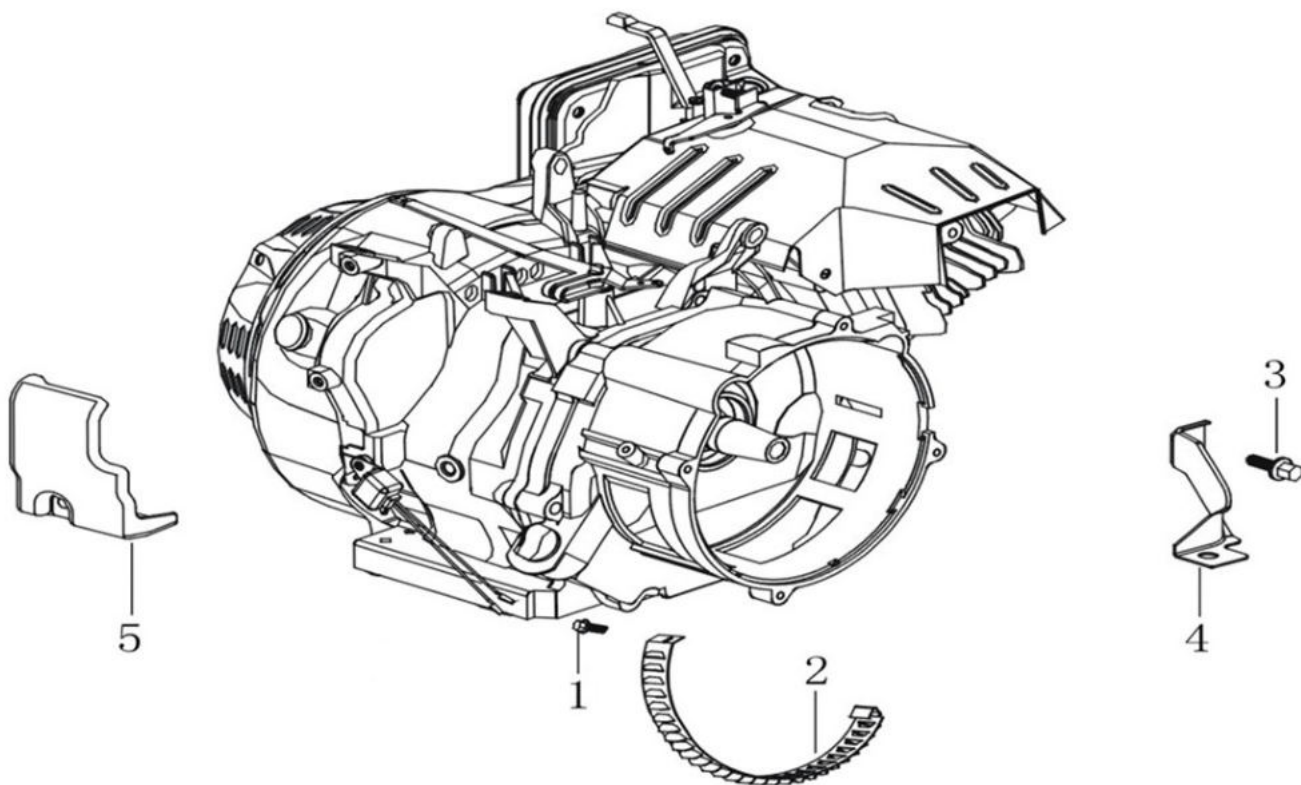

Generator group

Frame

Control Panel

Transport wheels

изображение Engine

Ref.Nu	Qty	Part number	Description	Validity from	Validity till	Notes	Bulletin
1	1	L66152266	Screw				
2	1	L66152267	Cover				
3	1	L66152247	Screw				
4	1	L66152268	Bracket				
5	1	L66152269	Cover				