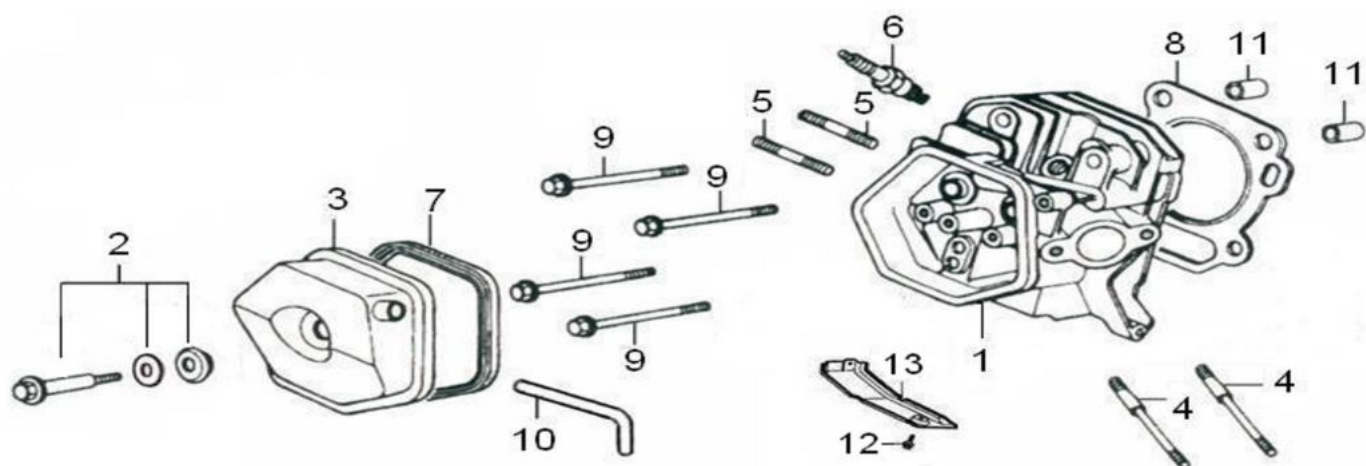

Generator group

Frame

Control Panel

Transport wheels

изображение Engine

Ref.Nu	Qty	Part number	Description	Validity from	Validity till	Notes	Bulletin
1	1	L66152266	Screw				
2	1	L66152267	Cover				
3	1	L66152247	Screw				
4	1	L66152268	Bracket				
5	1	L66152269	Cover				