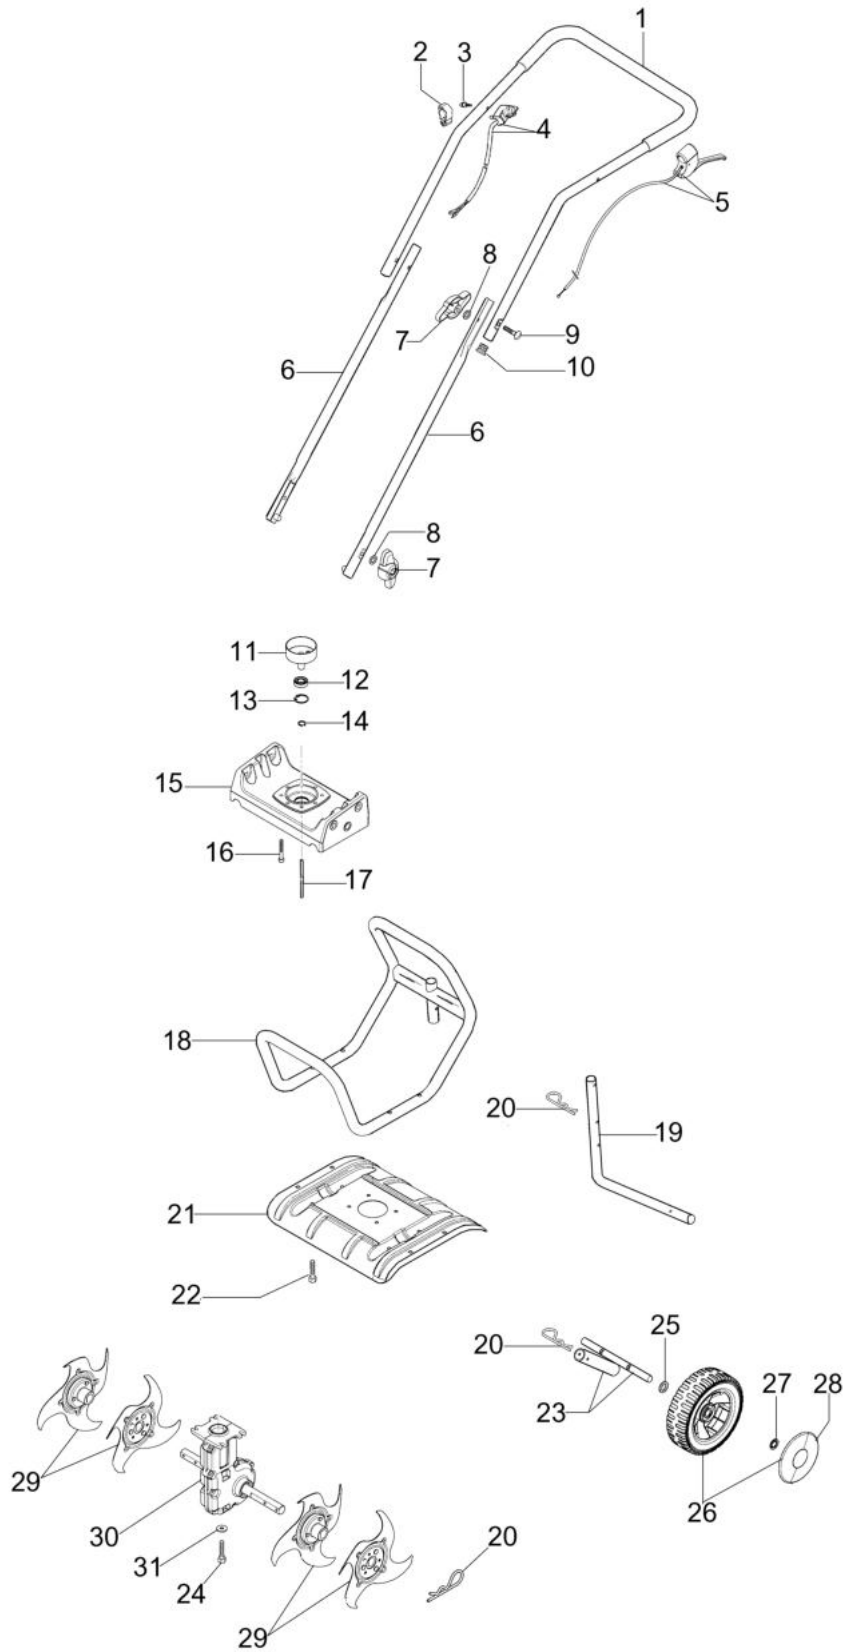

изображение Tank and air filter

Ref.Nu	Qty	Part number	Description	Validity from	Validity till	Notes	Bulletin
1	1	H17220Z0H810	Filter support				EI1-04/14
2	2	H9405005000	Nut				EI1-04/14
3	1	H17204Z0H800	Plate				EI1-04/14
4	1	H17211Z0H800	Air filter				EI1-04/14
5	1	H17231Z0H810	Air filter cover				EI1-04/14
6	1	H17620ZM3063	Tank cap				EI1-04/14
7	1	H17533Z0H000	Buffer				EI1-04/14
8	1	H17511Z0H823	Tank				EI1-04/14
9	1	H17702Z0H821	Tube				EI1-04/14
10	2	H91401ZM3003	Band				EI1-04/14
11	1	H17672Z0H003	Fuel filter				EI1-04/14
12	1	H17701Z0H821	Tube				EI1-04/14
13	1	H17504ZM3003	Bush				EI1-04/14
14	1	H17703Z0H821	Tube				EI1-04/14
15	2	H17519ZM5003	Fitting				EI1-04/14
16	1	H16865Z6J000	Sheath				EI1-04/14

изображение Complete illustrated parts list

Ref.Nu	Qty	Part number	Description	Validity from	Validity till	Notes	Bulletin
1	1	68600120R	Handlebar				
2	1	66060231R	Band				
3	1	H90105733D61	Screw				
4	1	H35120746C21	Switch				
5	1	68600133R	Throttle				BT6-108-02/14
6	2	68600115R	Handlebar				
7	4	66060395R	Knob				
8	4	3916008R	Washer				
9	2	3910015R	Screw				
10	2	3045013R	Cap				
11	1	61130003AR	Clutch drum				
12	1	3035023R	Bearing				
13	1	3025019R	Ring				
14	1	3024012R	Snap ring				
15	1	68600016R	Support				
16	4	3801033R	Screw				
17	1	68600014AR	Drive shaft				
18	1	68600116R	Frame				
19	1	68600117R	Drag bar				
20	4	68600032R	Spring pin				
21	1	68600013R	Guard				
22	1	3806076R	Screw				
23	1	68600119R	Front axle				
24	4	3806038R	Screw				
25	2	3916012R	Washer				
26	2	66100127	Wheel kit				
27	2	3045036R	Retainer washer				
28	2	66030080R	Wheel cover				
29	2	68600113	Milling cutter se				
30	1	68600010R	Reduction gear				
31	1	3918009R	Washer				