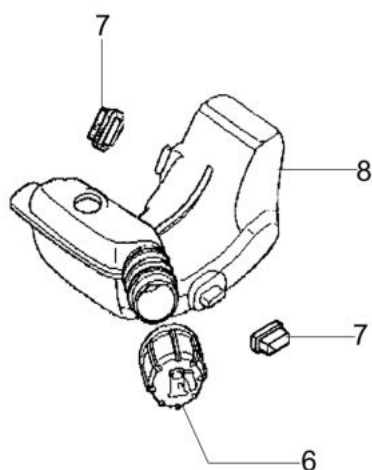

изображение Tank and air filter

Ref.Nu	Qty	Part number	Description	Validity from	Validity till	Notes	Bulletin
1	1	H17220Z0H810	Filter support				EI1-04/14
2	2	H9405005000	Nut				EI1-04/14
3	1	H17204Z0H800	Plate				EI1-04/14
4	1	H17211Z0H800	Air filter				EI1-04/14
5	1	H17231Z0H810	Air filter cover				EI1-04/14
6	1	H17620ZM3063	Tank cap				EI1-04/14
7	1	H17533Z0H000	Buffer				EI1-04/14
8	1	H17511Z0H823	Tank				EI1-04/14
9	1	H17702Z0H821	Tube				EI1-04/14
10	2	H91401ZM3003	Band				EI1-04/14
11	1	H17672Z0H003	Fuel filter				EI1-04/14
12	1	H17701Z0H821	Tube				EI1-04/14
13	1	H17504ZM3003	Bush				EI1-04/14
14	1	H17703Z0H821	Tube				EI1-04/14
15	2	H17519ZM5003	Fitting				EI1-04/14
16	1	H16865Z6J000	Sheath				EI1-04/14