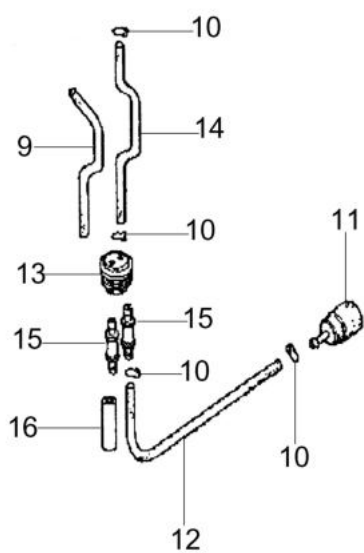

изображение Tank and air filter

Ref.Nu	Qty	Part number	Description	Validity from	Validity till	Notes	Bulletin
1	1	H17220Z0H810	Filter support				EI1-04/14
2	2	H9405005000	Nut				EI1-04/14
3	1	H17204Z0H800	Plate				EI1-04/14
4	1	H17211Z0H800	Air filter				EI1-04/14
5	1	H17231Z0H810	Air filter cover				EI1-04/14
6	1	H17620ZM3063	Tank cap				EI1-04/14
7	1	H17533Z0H000	Buffer				EI1-04/14
8	1	H17511Z0H823	Tank				EI1-04/14
9	1	H17702Z0H821	Tube				EI1-04/14
10	2	H91401ZM3003	Band				EI1-04/14
11	1	H17672Z0H003	Fuel filter				EI1-04/14
12	1	H17701Z0H821	Tube				EI1-04/14
13	1	H17504ZM3003	Bush				EI1-04/14
14	1	H17703Z0H821	Tube				EI1-04/14
15	2	H17519ZM5003	Fitting				EI1-04/14
16	1	H16865Z6J000	Sheath				EI1-04/14