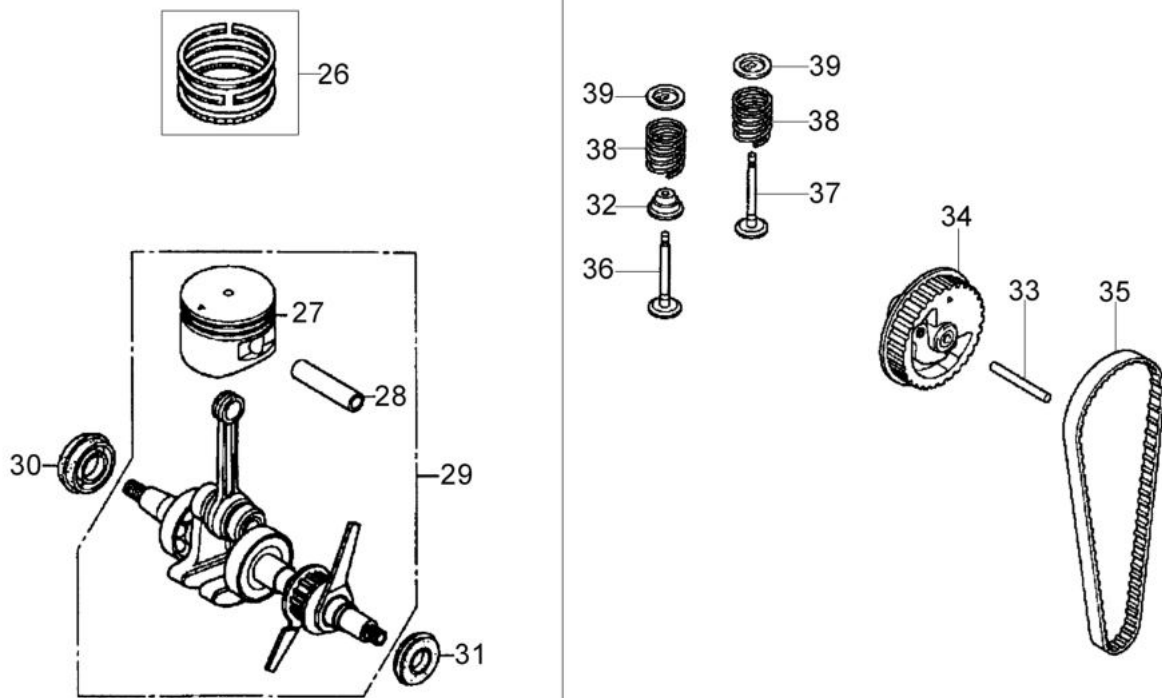

изображение Engine

Ref.Nu	Qty	Part number	Description	Validity from	Validity till	Notes	Bulletin
1	1	H10100Z3F405	Crankcase				EI1-04/14
2	1	H12310Z0H010	Cover				EI1-04/14
3	1	H12312Z0H300	Gasket				EI1-04/14
4	1	H12314Z0H300	Bushing				EI1-04/14
5	1	H12367Z0H000	Breather valve				EI1-04/14
6	1	H14431Z0H003	Arm				EI1-04/14
7	1	H14441Z0H003	Arm				EI1-04/14
8	1	H14730Z0H000	Lifter				EI1-04/14
9	1	H14740Z0H000	Lifter				EI1-04/14
10	1	H15422Z0H000	Oil line				EI1-04/14
11	1	H15510Z3E000	Valve				EI1-04/14
12	1	H15600Z0T800	Cap				EI1-04/14
13	1	H15625Z0T800	Gasket				EI1-04/14
14	1	H15721Z0H820	Tube				EI1-04/14
15	1	H31915Z0H003	Spark plug				EI1-04/14
16	2	H90009Z0H003	Bolt				EI1-04/14
17	1	H90010Z0H003	Screw				EI1-04/14
18	1	H90013Z0E004	Screw				EI1-04/14
19	2	H90017Z0H000	Screw				EI1-04/14
20	2	H90013Z0Z003	Screw				EI1-04/14
21	2	H90019Z0H003	Screw				EI1-04/14
22	2	H90206ZM3000	Bolt				EI1-04/14
23	1	H9430540102	Locking sleeve				EI1-04/14
24	1	H950024120008	Clamp				EI1-04/14
25	1	H950024130004	Clamp				EI1-04/14
26	1	H13010Z0H000	Piston ring				EI1-04/14
27	1	H13101Z0H000	Piston				EI1-04/14
28	1	H13111Z0H000	Piston pin				EI1-04/14
29	1	H13310Z0H020	Crankshaft				EI1-04/14
30	1	H91211Z3E003	Seal ring				EI1-04/14
31	1	H91212Z3E003	Seal ring				EI1-04/14
32	1	H12209Z3E003	Seal ring				EI1-04/14
33	1	H14126Z0H003	Roller				EI1-04/14
34	1	H14320Z0H010	Pulley				EI1-04/14
35	1	H14400Z3F003	Belt				EI1-04/14
36	1	H14711Z0H800	Valve				EI1-04/14
37	1	H14721Z0H800	Valve				EI1-04/14
38	1	H14751Z0H000	Spring				EI1-04/14
39	1	H14771Z0H000	Clamp				EI1-04/14
40	1	H90015Z0H003	Screw				EI1-04/14
41	1	H19720Z0H810ZD	Cylinder cover				EI1-04/14