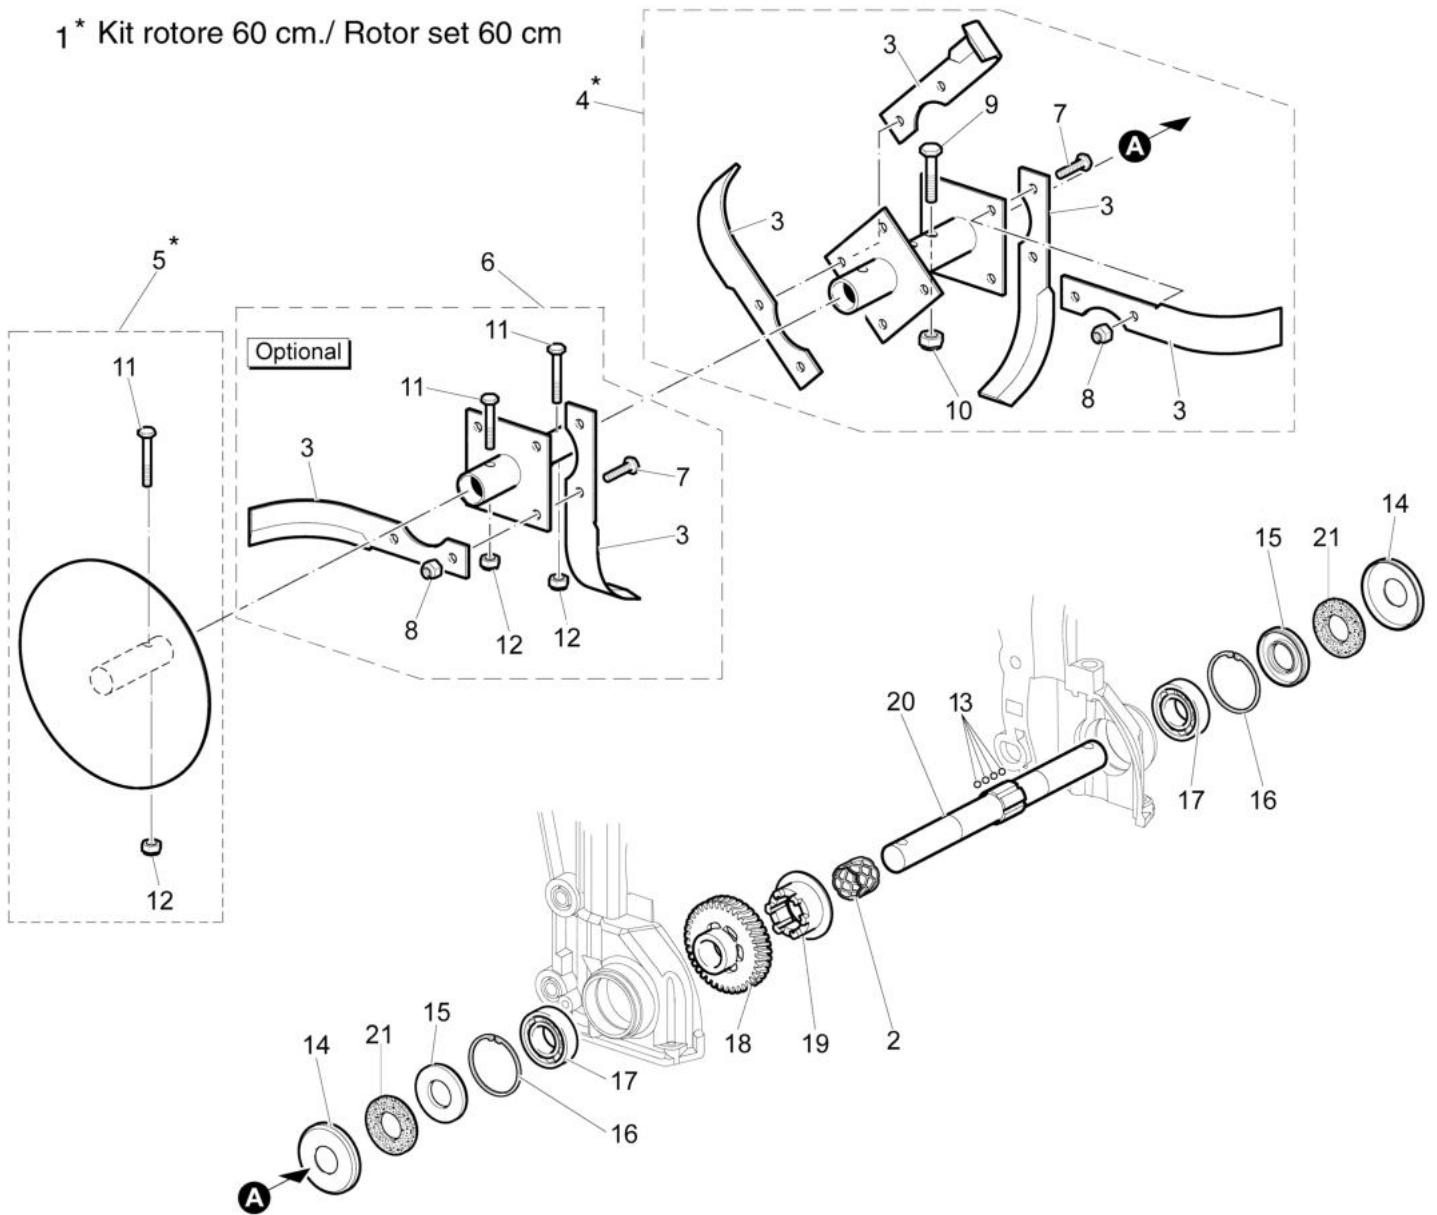

1* Kit rotore 60 cm./ Rotor set 60 cm

изображение Tiller

Ref.Nu	Qty	Part number	Description	Validity from	Validity till	Notes	Bulletin
1	1	F1233125A	Rotor (complete) dx			DX; RIGHT	
1	1	F1233126A	Rotor (complete) sx			SX; LEFT	
2	1	YN3131150	Spring				
3	1	R0000143	Cutters kit			KIT: F1233102, DX, 10pz +	
4	1	68690035R	Tiller			DX; RIGHT	
4	1	68690036R	Tiller			SX; LEFT, 10pcs	
5	2	68620046AR	Disk				
6	1	68620033A	Extension			DX; RIGHT	
6	1	68620032A	Extension			SX; LEFT	
7	12	3933034AR	Screw				
8	12	YN1458020	Nut				
9	2	YN6342900	Screw				
10	2	3914014R	Nut				
11	2	3806076R	Screw				
12	2	3914010R	Nut				
13	24	YN4740300	Ball				
14	2	YF1420820	Guard cap				
15	2	YN0210050	Gasket				
16	2	YN0136800	Snap ring				
17	2	YN1270701	Bearing				
18	1	YF1420808	Gear				
19	1	YF1420809	Sleeve (clutch)				
20	1	YF1420811	Shaft				
21	2	YF0013525	Felt