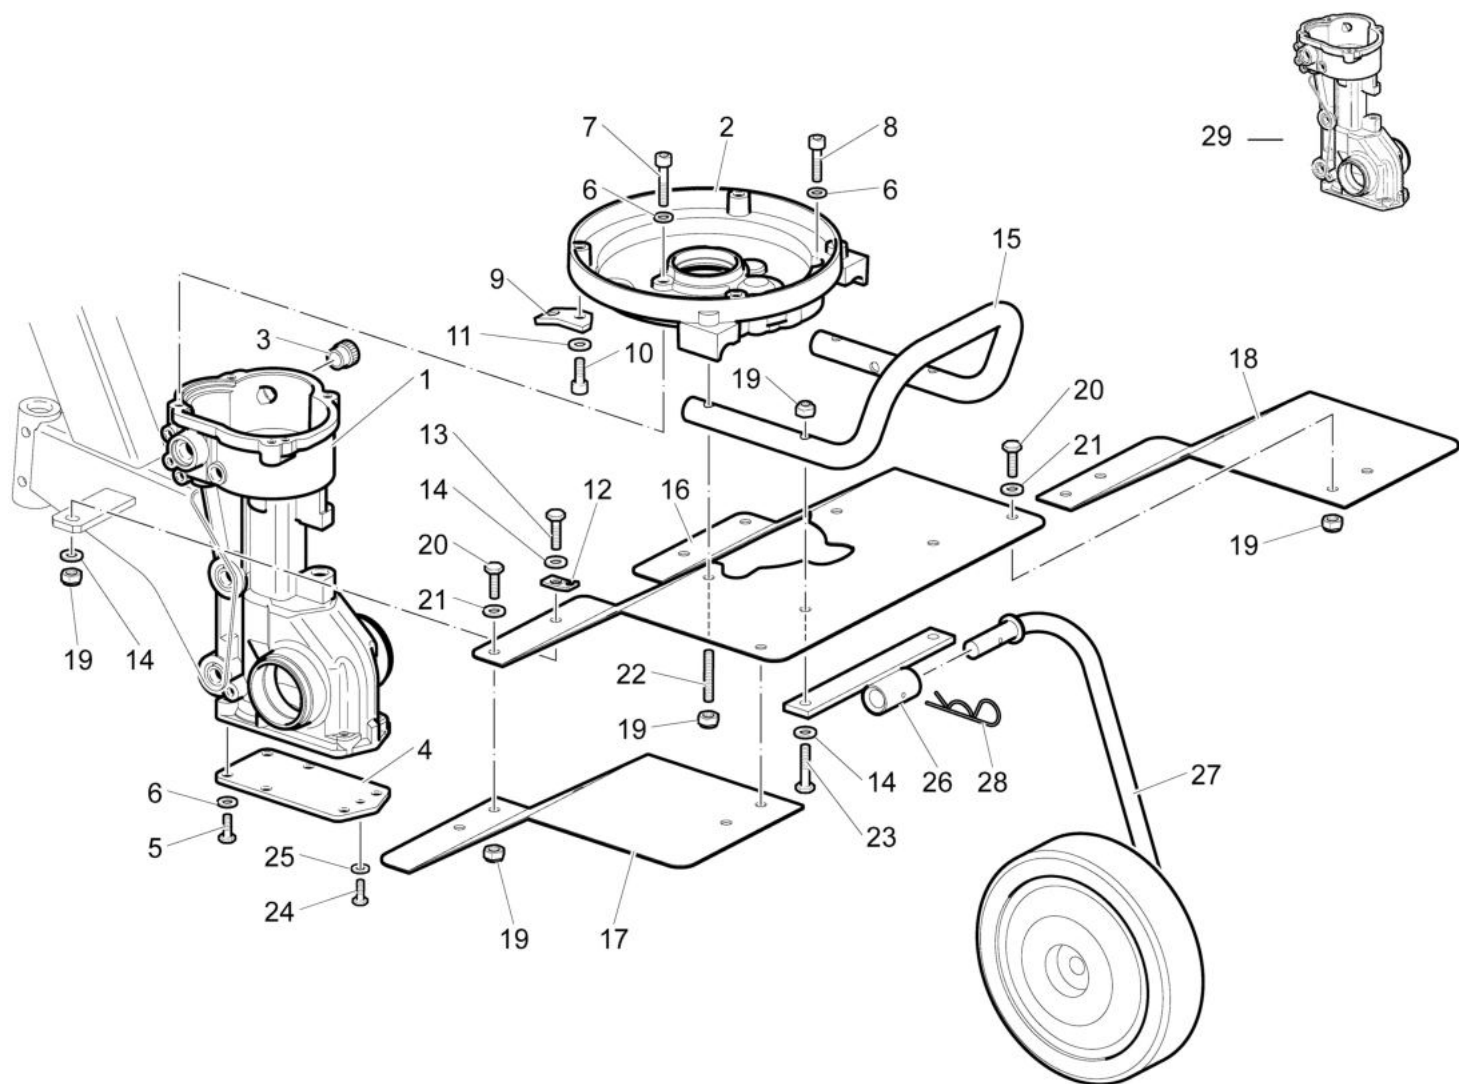

### Документы

Handle bars and controls

---

Speed-change gear box

---

Tiller

---

Gears

## изображение Handle bars and controls

Ref.Nu	Qty	Part number	Description	Validity from	Validity till	Notes	Bulletin
1	1	68630032	Complete handle				
2	2	YN2843300	Knob				
3	1	YN2811730	Complete lever				
4	2	3906105	Screw				
5	2	YN4376400	Washer				
6	2	3914014R	Nut				
7	1	F1422135	Steering arm				
8	1	-	Not available for this product				
9	4	-	Not available for this product				
10	1	YF1422107	Spur of support				
11	1	YN5137500	Plug				
12	1	YN5485750B	Bowden cable (clutch)				
13	1	-	Not available for this product				
14	1	-	Not available for this product				
15	1	YN2811610	Transmission				
16	1	YN6235550	Screw				
17	1	YF1231673	Special nut				
18	1	3914006R	Nut				
19	1	YN2811610	Transmission				
20	1	-	Not available for this product				
21	1	-	Not available for this product				
22	1	YN5901000	Clamp				
23	1	YN3108600	Spring				
24	1	YK8211008	Knob				
25	1	YF1231670	Regulating lever				
26	1	3916016	Washer				
27	1	YF1231675	Angle joint				
28	2	YF1422121	Plate			Su richiesta; Upon request	