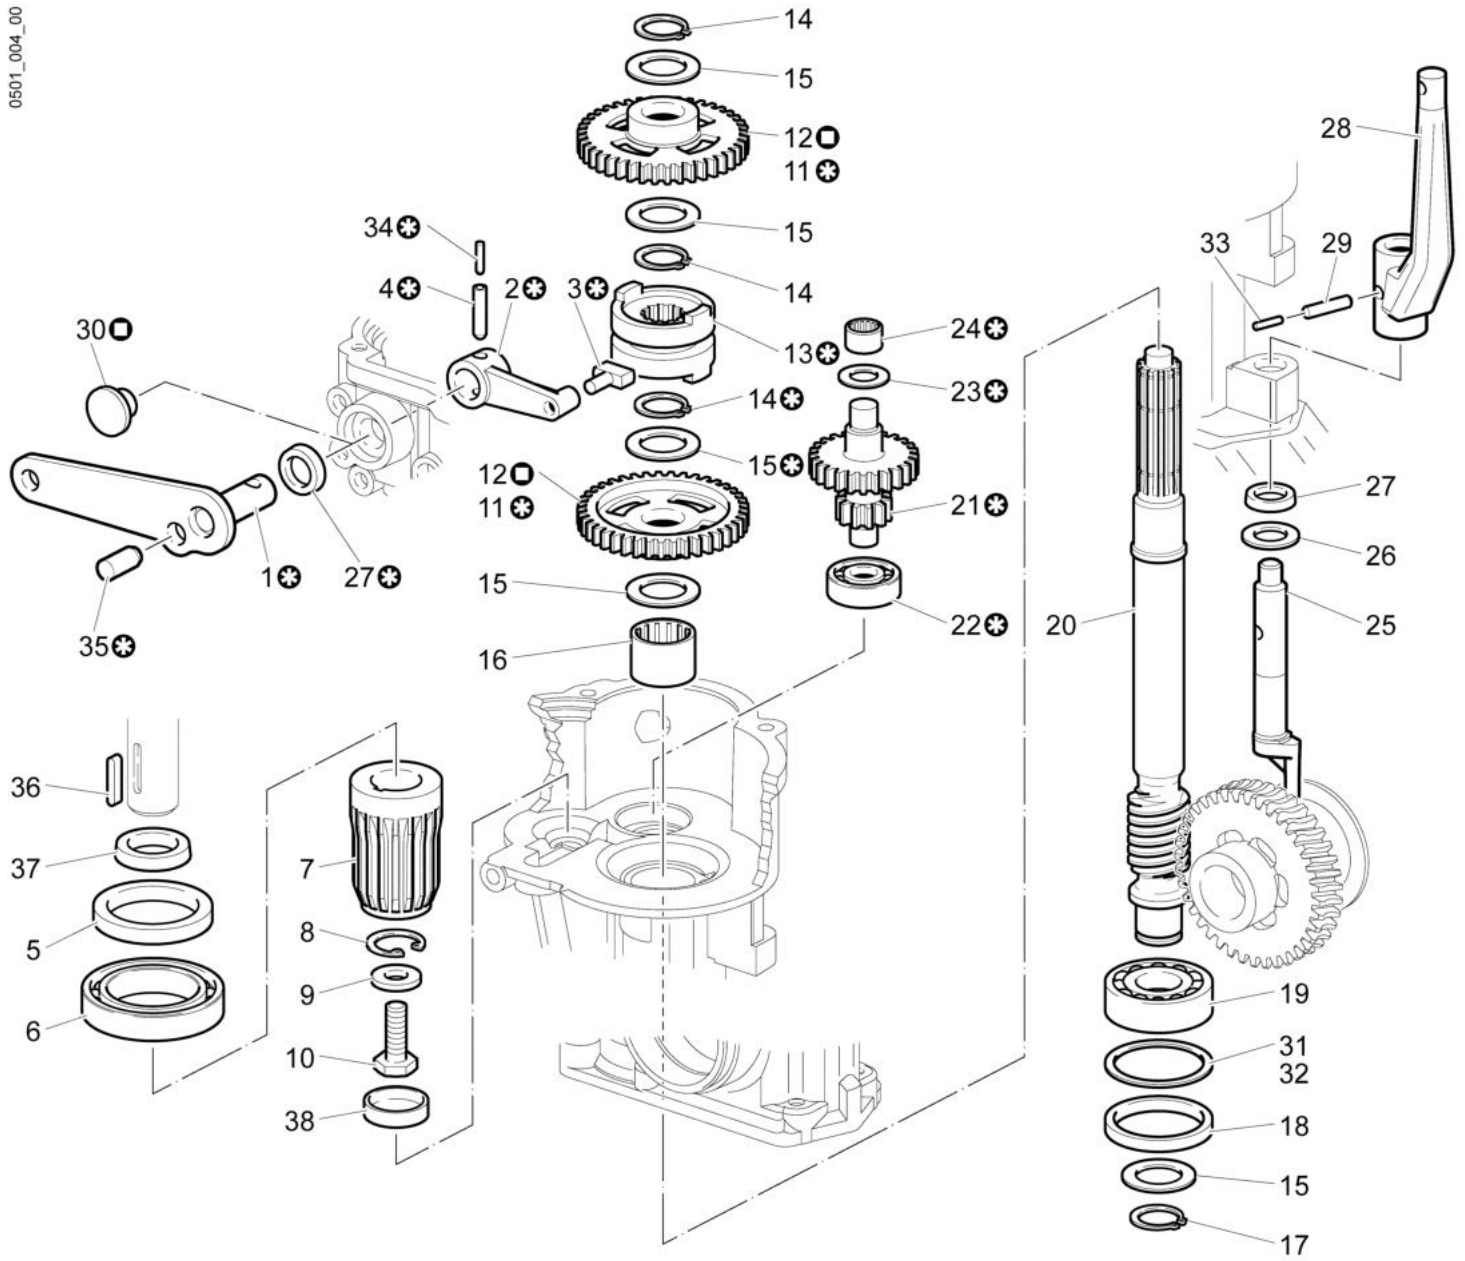

0501_004_00

изображение Gears

Ref.Nu	Qty	Part number	Description	Validity from	Validity till	Notes	Bulletin
1	1	-	Not available for this product				
2	1	-	Not available for this product				
3	1	-	Not available for this product				
4	1	-	Not available for this product				
5	1	YN0217800	Gasket				
6	1	YN1288600	Bearing				
7	1	YF1420802	Sprocket				
8	1	3025017R	Ring				
9	1	3916010R	Washer				
10	1	YN6309758	Screw				
11	2	-	Not available for this product				
12	2	YF1420842	Gear				
13	1	-	Not available for this product				
14	3	-	Not available for this product				
15	5	-	Not available for this product				
16	1	YN1266060	Bearing				
17	1	YN0114950	Snap ring				
18	1	YF1420813	Spacer				
19	1	YN1263701	Bearing				
20	1	YF1420805	Shaft				
21	1	-	Not available for this product				
22	1	-	Not available for this product				
23	1	-	Not available for this product				
24	1	-	Not available for this product				
25	1	YF1420815	Cam				
26	1	YN5002100	Thickness				
27	2	-	Not available for this product				
28	1	68630023	Lever				
29	1	YN5125500	Plug				
30	1	YN5265050	Cap				
31	1	YN5008910	Thickness				
32	1	YN5008920	Thickness				
33	1	YN5109300	Plug				
34	1	-	Not available for this product				
35	1	-	Not available for this product				
36	1	YN0643400	Key