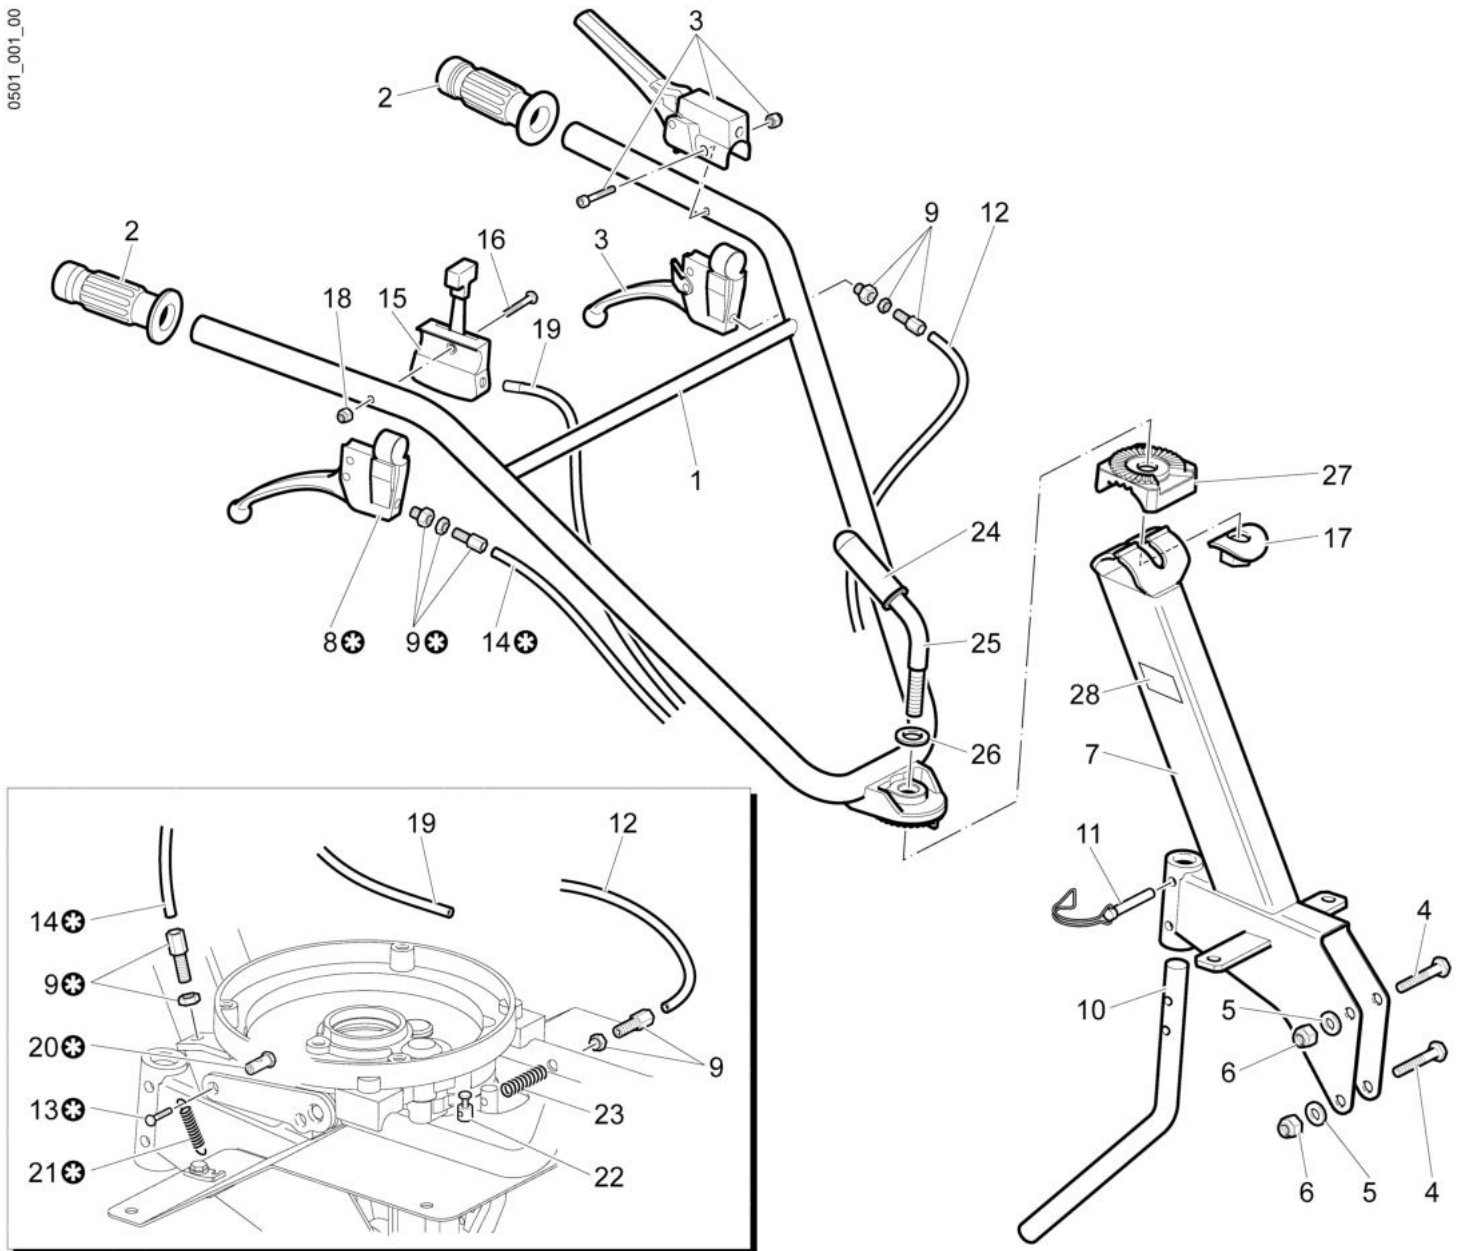

## изображение Handle bars and controls

Ref.Nu	Qty	Part number	Description	Validity from	Validity till	Notes	Bulletin
1	1	68630032	Complete handle				
2	2	YN2843300	Knob				
3	1	YN2811730	Complete lever				
4	2	3906105	Screw				
5	2	YN4376400	Washer				
6	2	3914014R	Nut				
7	1	F1422135	Steering arm				
8	1	-	Not available for this product				
9	4	-	Not available for this product				
10	1	YF1422107	Spur of support				
11	1	YN5137500	Plug				
12	1	YN5485750B	Bowden cable (clutch)				
13	1	-	Not available for this product				
14	1	-	Not available for this product				
15	1	YN2811610	Transmission				
16	1	YN6235550	Screw				
17	1	YF1231673	Special nut				
18	1	3914006R	Nut				
19	1	YN2811610	Transmission				
20	1	-	Not available for this product				
21	1	-	Not available for this product				
22	1	YN5901000	Clamp				
23	1	YN3108600	Spring				
24	1	YK8211008	Knob				
25	1	YF1231670	Regulating lever				
26	1	3916016	Washer				
27	1	YF1231675	Angle joint				
28	2	YF1422121	Plate			Su richiesta; Upon request	

## изображение Speed-change gear box

Ref.Nu	Qty	Part number	Description	Validity from	Validity till	Notes	Bulletin
1	1	YF1420800	Speed-change gear box				
2	1	YF1420801	Flange (motor)				
3	1	YN5258100	Oil cap				
4	1	YF1420814	Lower cover				
5	6	YN6262200	Screw				
6	10	YN4365400	Washer				
7	2	YN6273000	Screw				
8	2	3801048	Screw				
9	1	YF1422110	Plate (control) 1/rm				
10	1	YN6296350	Screw				
11	1	3916009R	Washer				
12	1	YF1422115	Plate (spring)				
13	2	YN6262200	Screw				
14	1	3916008R	Washer				
15	1	68630003	Bumper				
16	1	68630033	Central guard				
17	1	68630034	Right guard				
18	1	68630035	Left guard				
19	12	YN1457570	Nut				
20	6	3806063R	Screw				
21	6	3918013R	Washer				
22	2	YN3816700	Stud				
23	2	3806076R	Screw				
24	1	YN6245500	Screw				
25	1	YN4364700	Washer				
26	1	YF1422114	Support (wheel)				
27	1	YF1422113	Wheel with fork				
28	1	YN5150800	Cotter pin				
29	1	68632004R	Drive assy				