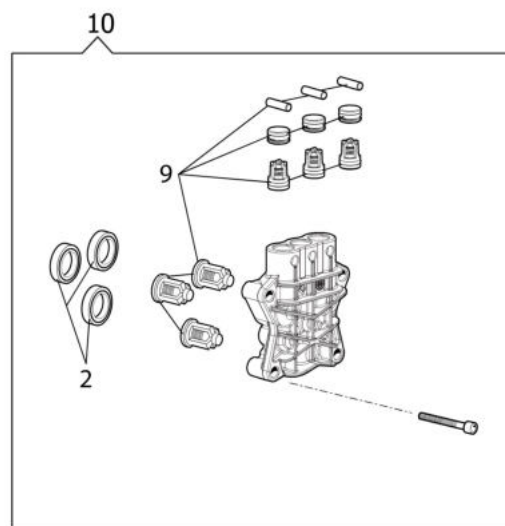

## изображение Deck

Ref.Nu	Qty	Part number	Description	Validity from	Validity till	Notes	Bulletin
1	1	CH04790166	Cover kit			Frontale; Front	
2	1	CH04020545	Cover				
3	1	CH04560482	Wire				
4	1	CH04660077	Starter case				
5	1	CH14110057	Handle				
6	1	CH14100153	Switch				
7	1	CH30020899	Support				
8	2	CH28100125	Wheel				
9	1	CH04770499	Rear bonnet				
10	1	CH73040221	Water pump				
11	1	CH28030325	Fittings				
12	1	CH30290059	Detergent tank				
13	1	CH04790166	Cover kit				
14	1	CH70020208	Hose reel kit				
15	1	CH04790166	Cover kit				
16	1	CH32000239	Detergent plug				
17	1	301100005	Labels kit				

## изображение Engine

---

Ref.Nu	Qty	Part number	Description	Validity from	Validity till	Notes	Bulletin
1	1	CH18310691	Electric motor				
2	1	CH04360036	Bearing				
3	1	CH24080076	Shaft				
4	1	CH00010723	Complete rim				
5	1	CH04360037	Bearing				
6	1	CH10090427	Flange (motor)				

## изображение PUMP

Ref.Nu	Qty	Part number	Description	Validity from	Validity till	Notes	Bulletin
1	1	CH50270057	Complete piston supports kit				
2	1	CH50190298	Gasket set			Acqua; Water	
3	1	CH50270054	Gasket set				
4	1	CH50270060	Spacer washer				
5	1	CH31030049	Total stop kit				
6	1	CH50270055	Pistons assy				
7	1	CH50270058	Reed valve + injector kit				
8	1	CH50270059	Seal ring				
9	1	CH12200221	Suction/delivery valve kit				
10	1	CH50270052	Compl. top cover				

## изображение Accessories

Ref.Nu	Qty	Part number	Description	Validity from	Validity till	Notes	Bulletin
1	1	68500059	Spray gun				
2	1	68500061	Lance hose kit				
3	1	68500062	Nozzle head				
4	1	68500060	H.p. hose				
5	1	68500069	Adjustable jet head				
6	1	68500064	Fix brush				
7	1	68500063	Nozzle head				