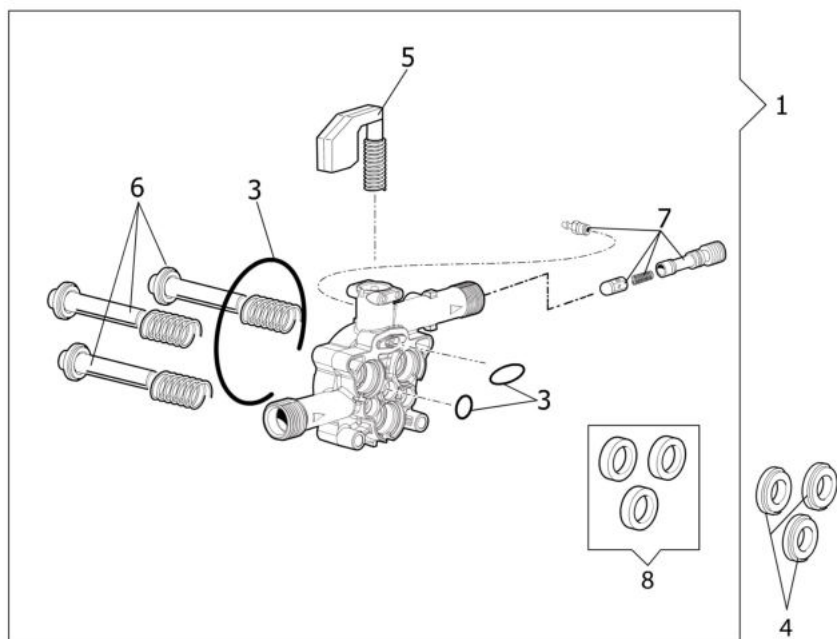

## изображение Deck

Ref.Nu	Qty	Part number	Description	Validity from	Validity till	Notes	Bulletin
1	1	CH04790166	Cover kit			Frontale; Front	
2	1	CH04020545	Cover				
3	1	CH04560482	Wire				
4	1	CH04660077	Starter case				
5	1	CH14110057	Handle				
6	1	CH14100153	Switch				
7	1	CH30020899	Support				
8	2	CH28100125	Wheel				
9	1	CH04770499	Rear bonnet				
10	1	CH73040221	Water pump				
11	1	CH28030325	Fittings				
12	1	CH30290059	Detergent tank				
13	1	CH04790166	Cover kit				
14	1	CH70020208	Hose reel kit				
15	1	CH04790166	Cover kit				
16	1	CH32000239	Detergent plug				
17	1	301100005	Labels kit				

## изображение Engine

---

Ref.Nu	Qty	Part number	Description	Validity from	Validity till	Notes	Bulletin
1	1	CH18310691	Electric motor				
2	1	CH04360036	Bearing				
3	1	CH24080076	Shaft				
4	1	CH00010723	Complete rim				
5	1	CH04360037	Bearing				
6	1	CH10090427	Flange (motor)				