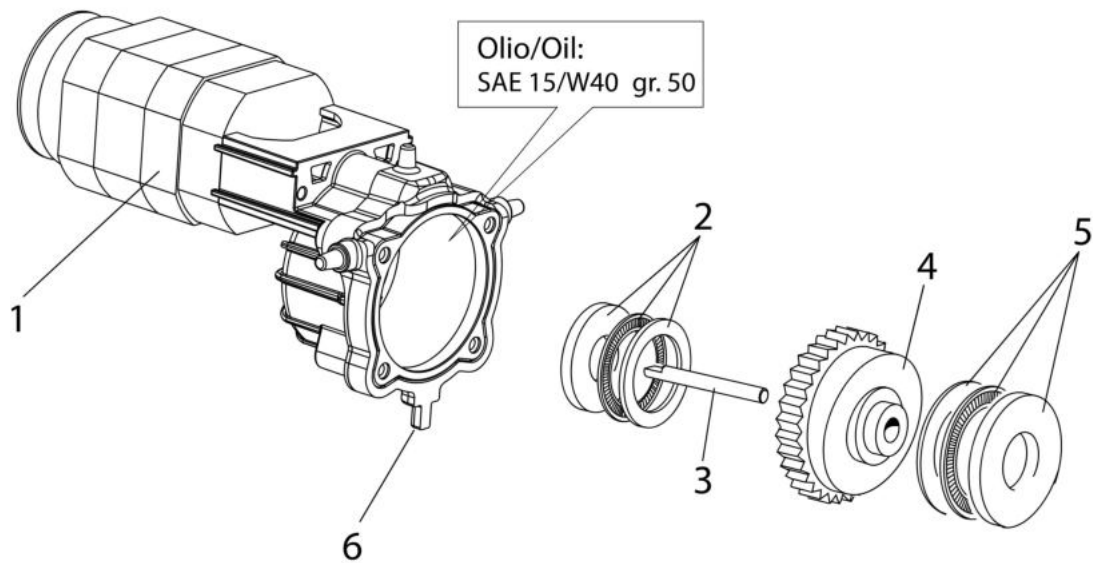

## изображение Deck

Ref.Nu	Qty	Part number	Description	Validity from	Validity till	Notes	Bulletin
1	1	CH04790166	Cover kit			Frontale; Front	
2	1	CH04020545	Cover				
3	1	CH04560482	Wire				
4	1	CH04660077	Starter case				
5	1	CH14110057	Handle				
6	1	CH14100153	Switch				
7	1	CH30020899	Support				
8	2	CH28100125	Wheel				
9	1	CH04770499	Rear bonnet				
10	1	CH73040221	Water pump				
11	1	CH28030325	Fittings				
12	1	CH30290059	Detergent tank				
13	1	CH04790166	Cover kit				
14	1	CH70020208	Hose reel kit				
15	1	CH04790166	Cover kit				
16	1	CH32000239	Detergent plug				
17	1	301100005	Labels kit				

## изображение Engine

---

Ref.Nu	Qty	Part number	Description	Validity from	Validity till	Notes	Bulletin
1	1	CH18310691	Electric motor				
2	1	CH04360036	Bearing				
3	1	CH24080076	Shaft				
4	1	CH00010723	Complete rim				
5	1	CH04360037	Bearing				
6	1	CH10090427	Flange (motor)				