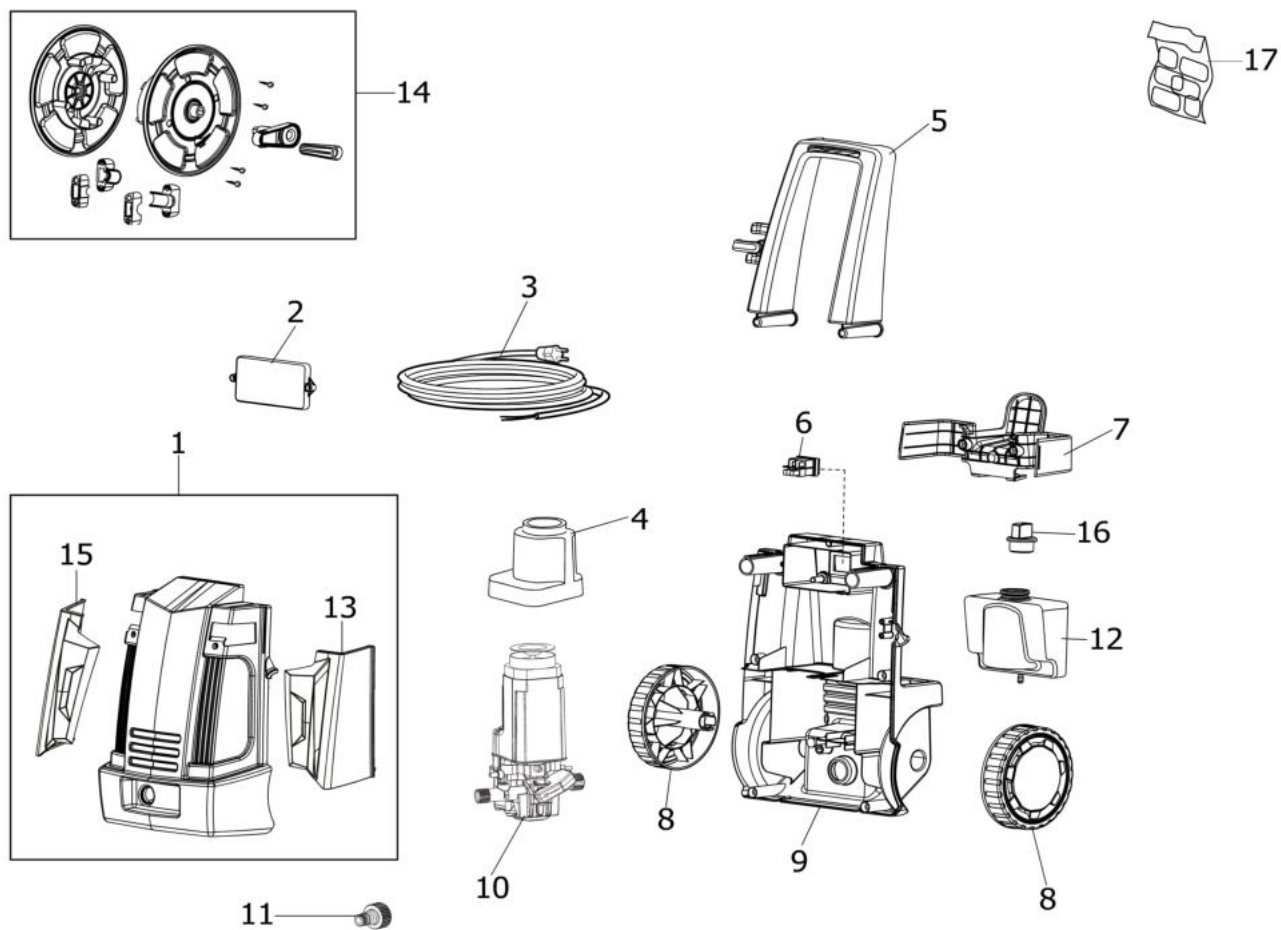

## изображение Deck

Ref.Nu	Qty	Part number	Description	Validity from	Validity till	Notes	Bulletin
1	1	CH04790166	Cover kit			Frontale; Front	
2	1	CH04020545	Cover				
3	1	CH04560482	Wire				
4	1	CH04660077	Starter case				
5	1	CH14110057	Handle				
6	1	CH14100153	Switch				
7	1	CH30020899	Support				
8	2	CH28100125	Wheel				
9	1	CH04770499	Rear bonnet				
10	1	CH73040221	Water pump				
11	1	CH28030325	Fittings				
12	1	CH30290059	Detergent tank				
13	1	CH04790166	Cover kit				
14	1	CH70020208	Hose reel kit				
15	1	CH04790166	Cover kit				
16	1	CH32000239	Detergent plug				
17	1	301100005	Labels kit				

## изображение Engine

---

Ref.Nu	Qty	Part number	Description	Validity from	Validity till	Notes	Bulletin
1	1	CH18310691	Electric motor				
2	1	CH04360036	Bearing				
3	1	CH24080076	Shaft				
4	1	CH00010723	Complete rim				
5	1	CH04360037	Bearing				
6	1	CH10090427	Flange (motor)				

## изображение PUMP

Ref.Nu	Qty	Part number	Description	Validity from	Validity till	Notes	Bulletin
1	1	CH50270057	Complete piston supports kit				
2	1	CH50190298	Gasket set			Acqua; Water	
3	1	CH50270054	Gasket set				
4	1	CH50270060	Spacer washer				
5	1	CH31030049	Total stop kit				
6	1	CH50270055	Pistons assy				
7	1	CH50270058	Reed valve + injector kit				
8	1	CH50270059	Seal ring				
9	1	CH12200221	Suction/delivery valve kit				
10	1	CH50270052	Compl. top cover				

## изображение Accessories

Ref.Nu	Qty	Part number	Description	Validity from	Validity till	Notes	Bulletin
1	1	68500059	Spray gun				
2	1	68500061	Lance hose kit				
3	1	68500062	Nozzle head				
4	1	68500060	H.p. hose				
5	1	68500069	Adjustable jet head				
6	1	68500064	Fix brush				
7	1	68500063	Nozzle head				