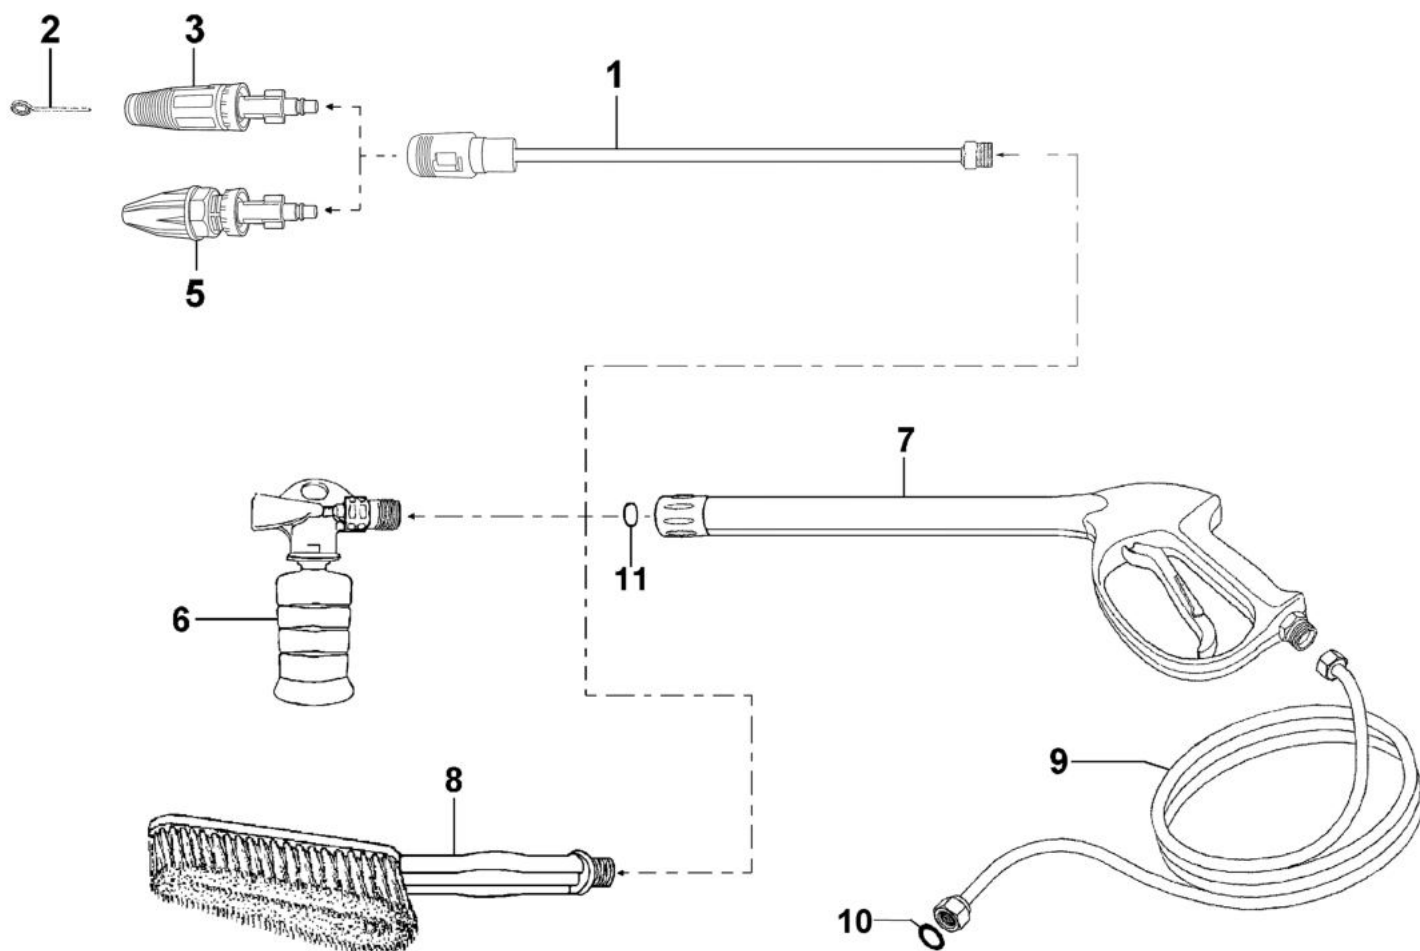

изображение Accessories

Ref.Nu	Qty	Part number	Description	Validity from	Validity till	Notes	Bulletin
1	1	68500033	Lance with adjustable nozzle				
2	1	CH04550013	Needle				
3	1	68500041	Adjustable nozzle head				
5	1	68500043	Rotative nozzle head				
6	1	68500049	Lance				
7	1	68500029	Spray gun				
8		-	Not available for this product				
9	1	68500019	H.p. hose kit				
10	1	CH12100703	Ring				
11	1	CH12100084	O-ring