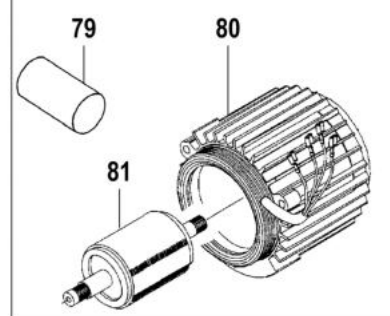

Fino a Ottobre 2009
Up to October 2009