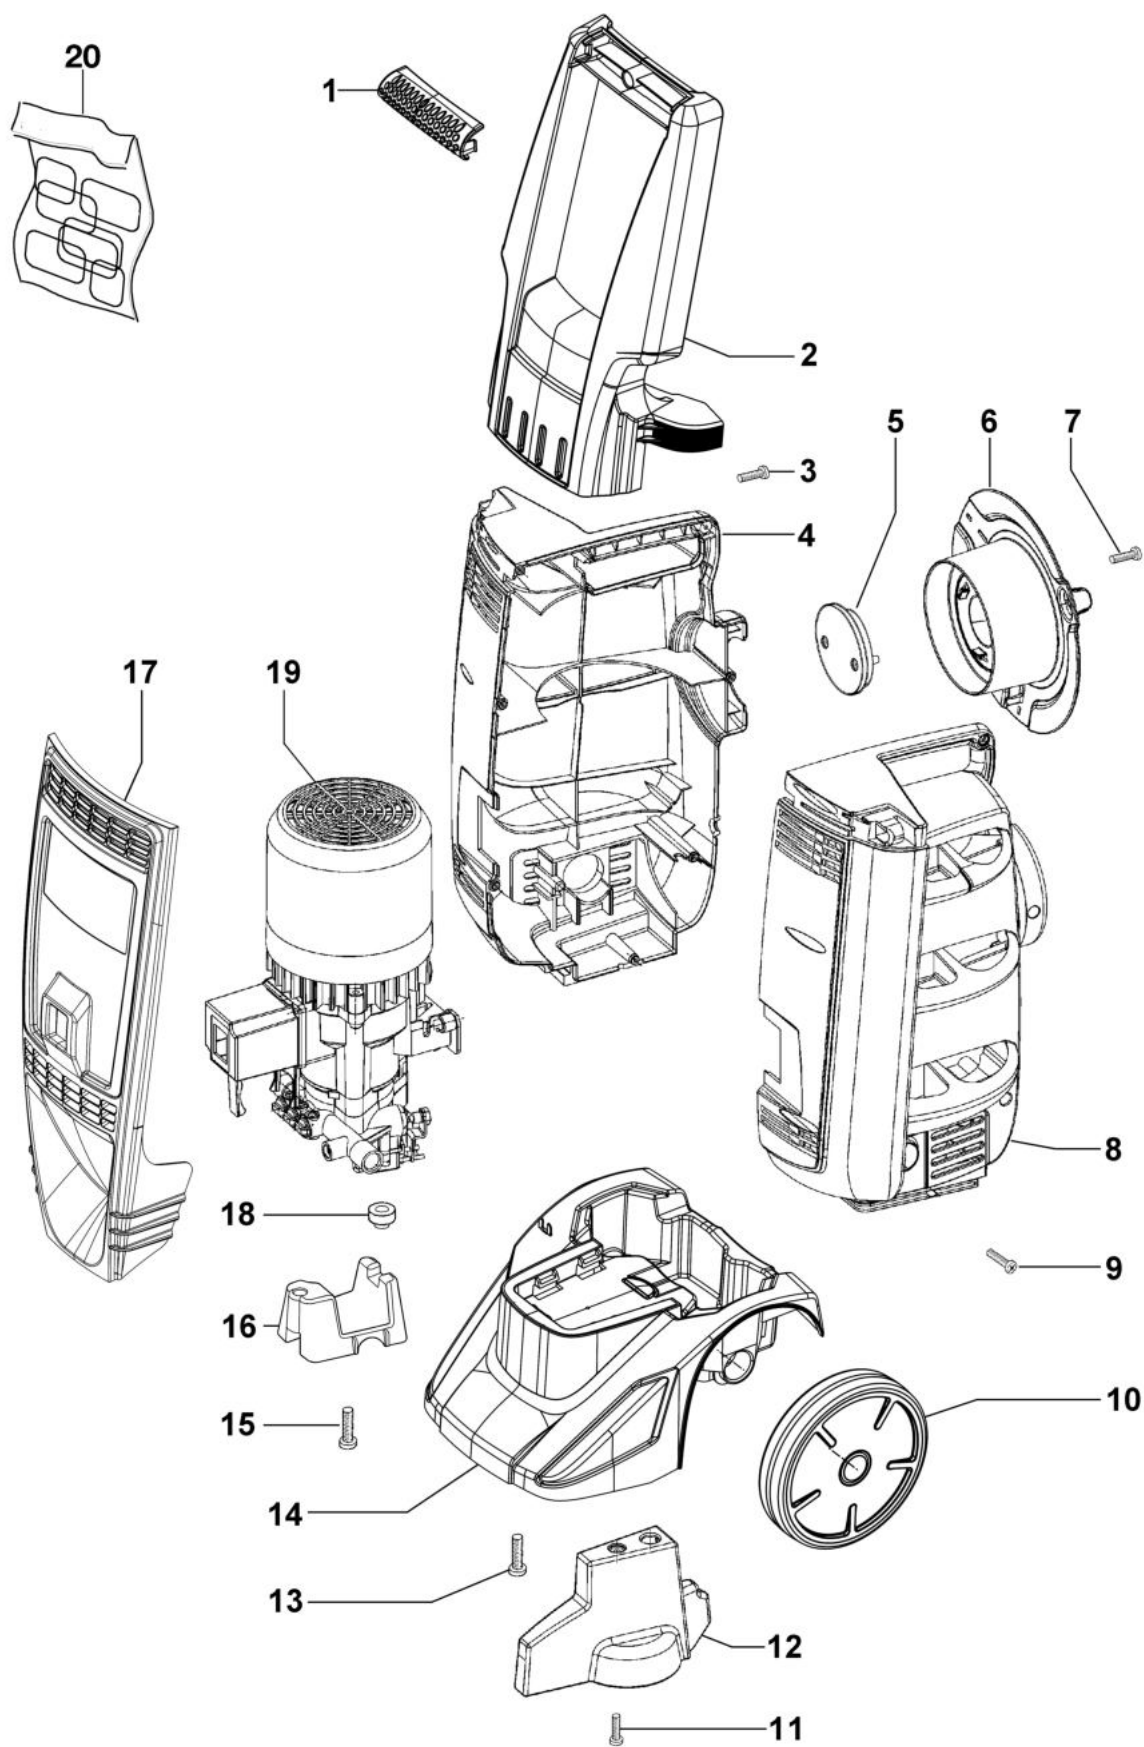

PW 121 C High-pressure washer

Документы

Deck

Engine

Accessories

изображение Deck

Ref.Nu	Qty	Part number	Description	Validity from	Validity till	Notes	Bulletin
1	1	CH04020312B	Handle cover				
2	1	CH14110042A	Handle				
3	2	CH36050114	Screw				
4	1	CH04770217A	Cover left				
5	1	CH06020064	Hose reel kit				
6	1	CH06020060A	Hose reel				
7	2	CH36050114	Screw				
8	1	CH04770218A	Belt cover right				
9	7	CH36050114	Screw				
10	2	CH28100086A	Wheel				
11	1	CH36050114	Screw				
12	1	CH30020608	Stand				
13	2	CH36050114	Screw				
14	1	CH32060311A	Frame				
15	1	CH36250071	Screw				
16	1	CH24000106	Support				
17	1	CH04770226B	Cover				
18		-	Not available for this product				
19	1	CH73040329	Water pump				
20	1	CH32157788	Labels kit				