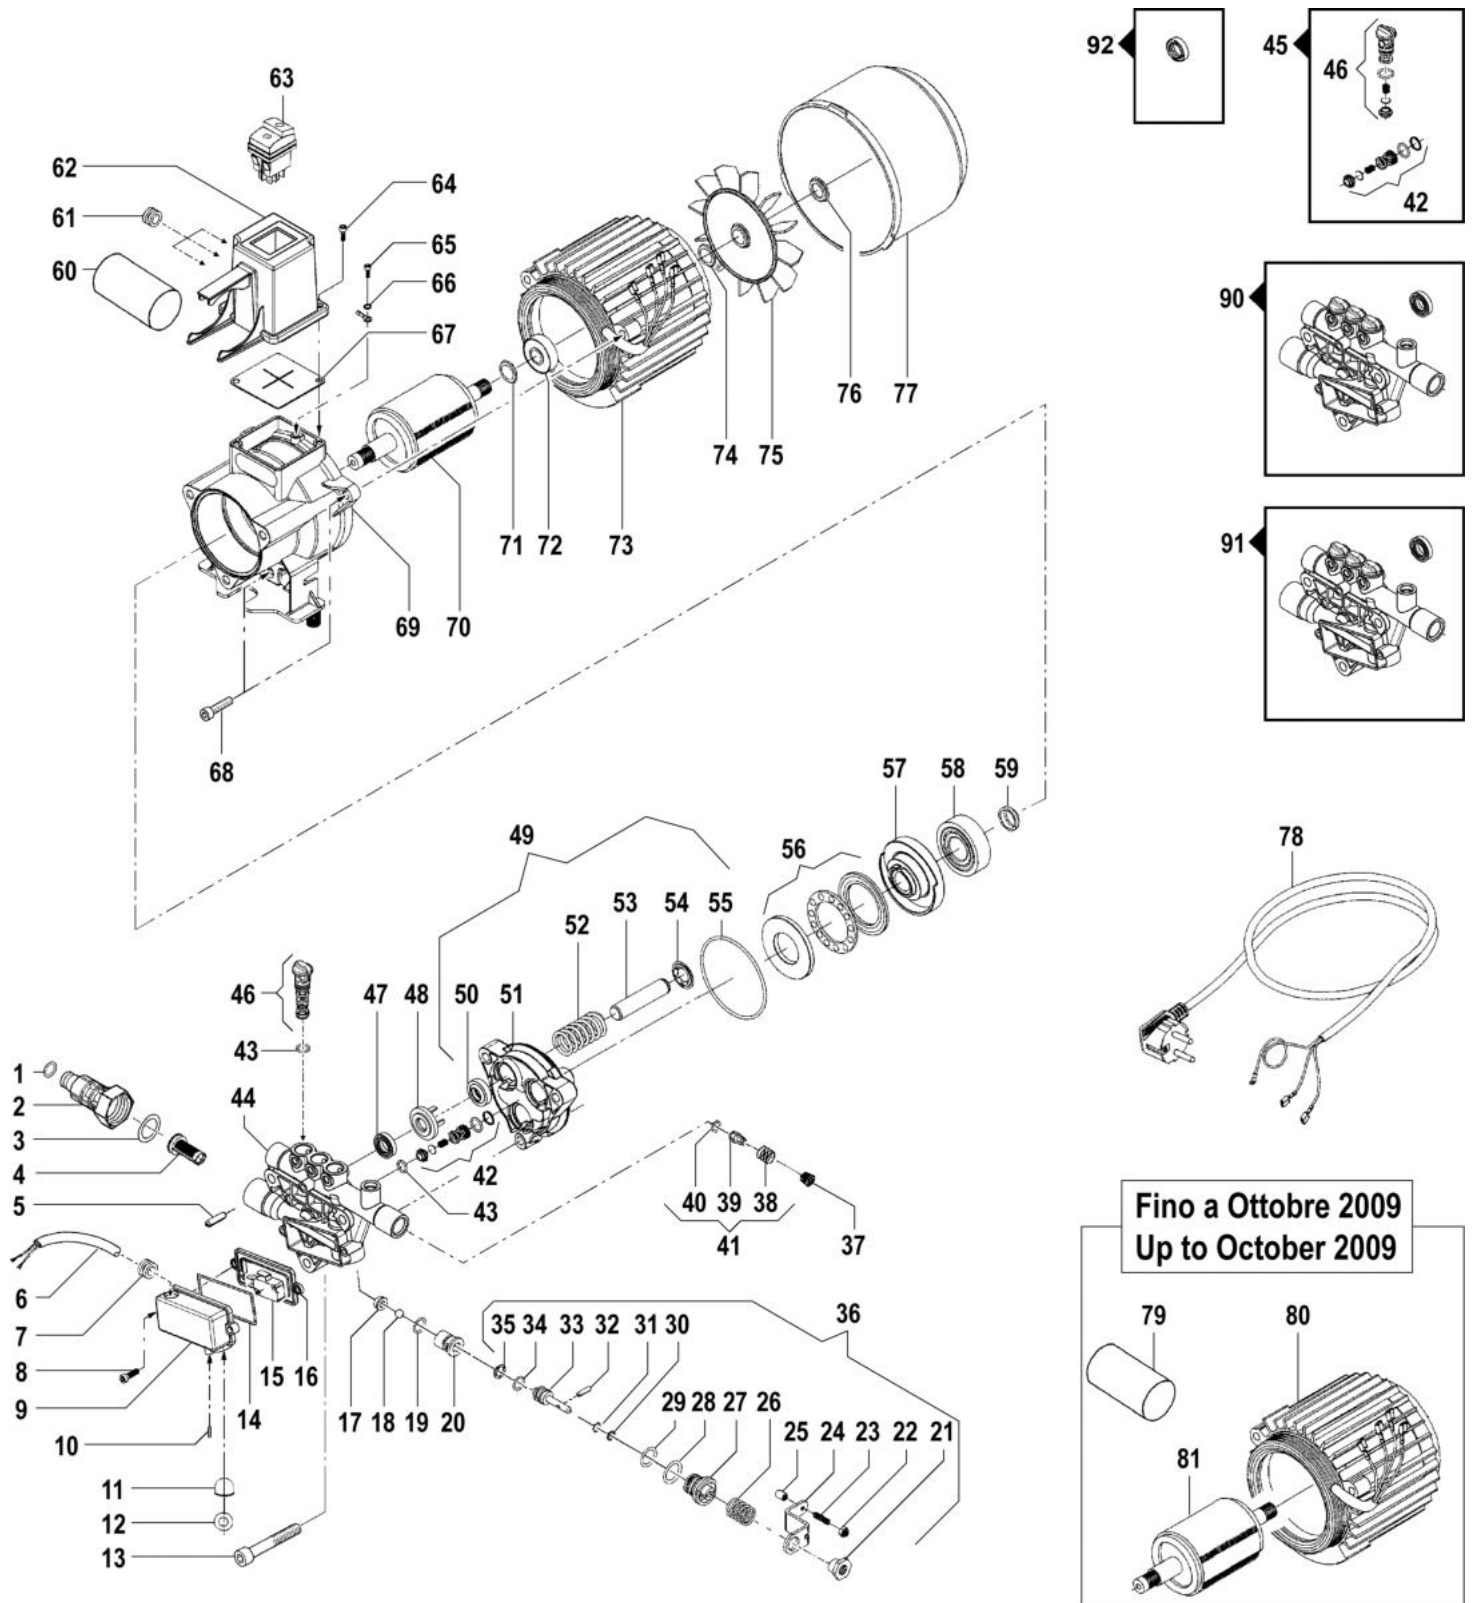

PW 121 C High-pressure washer

Документы

Deck

Engine

Accessories

изображение Deck

Ref.Nu	Qty	Part number	Description	Validity from	Validity till	Notes	Bulletin
1	1	CH04020312B	Handle cover				
2	1	CH14110042A	Handle				
3	2	CH36050114	Screw				
4	1	CH04770217A	Cover left				
5	1	CH06020064	Hose reel kit				
6	1	CH06020060A	Hose reel				
7	2	CH36050114	Screw				
8	1	CH04770218A	Belt cover right				
9	7	CH36050114	Screw				
10	2	CH28100086A	Wheel				
11	1	CH36050114	Screw				
12	1	CH30020608	Stand				
13	2	CH36050114	Screw				
14	1	CH32060311A	Frame				
15	1	CH36250071	Screw				
16	1	CH24000106	Support				
17	1	CH04770226B	Cover				
18		-	Not available for this product				
19	1	CH73040329	Water pump				
20	1	CH32157788	Labels kit				