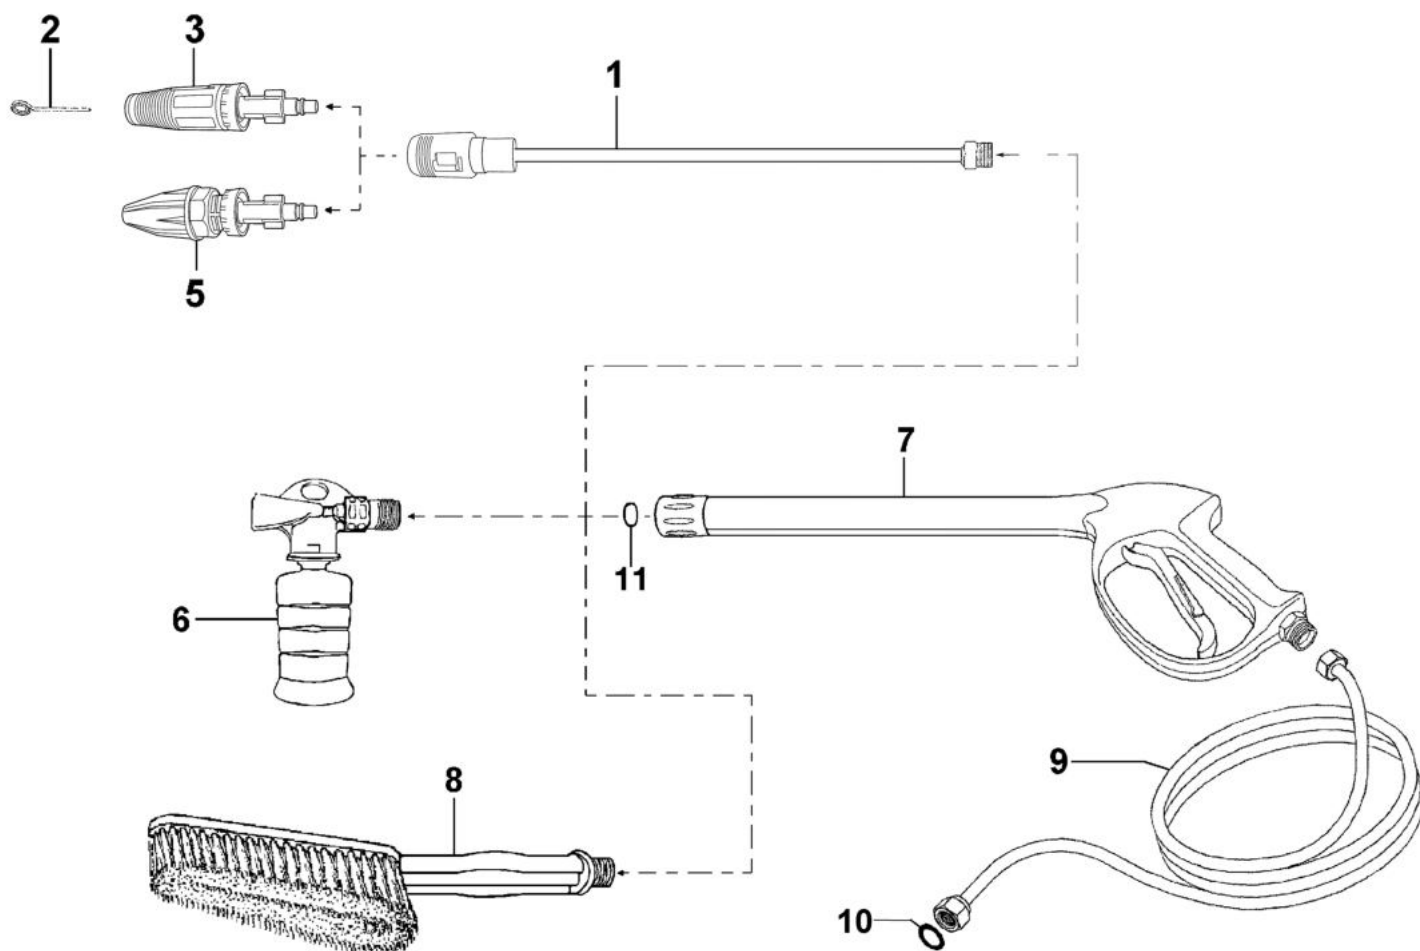

изображение Accessories

Ref.Nu	Qty	Part number	Description	Validity from	Validity till	Notes	Bulletin
1	1	68500033	Lance with adjustable nozzle				
2	1	CH04550013	Needle				
3	1	68500041	Adjustable nozzle head				
5	1	68500043	Rotative nozzle head				
6	1	68500049	Lance				
7	1	68500029	Spray gun				
8	1	68500003A	Fixed brush				
9	1	68500020	H.p. hose kit				
10	1	CH12100703	Ring				
11	1	CH12100084	O-ring