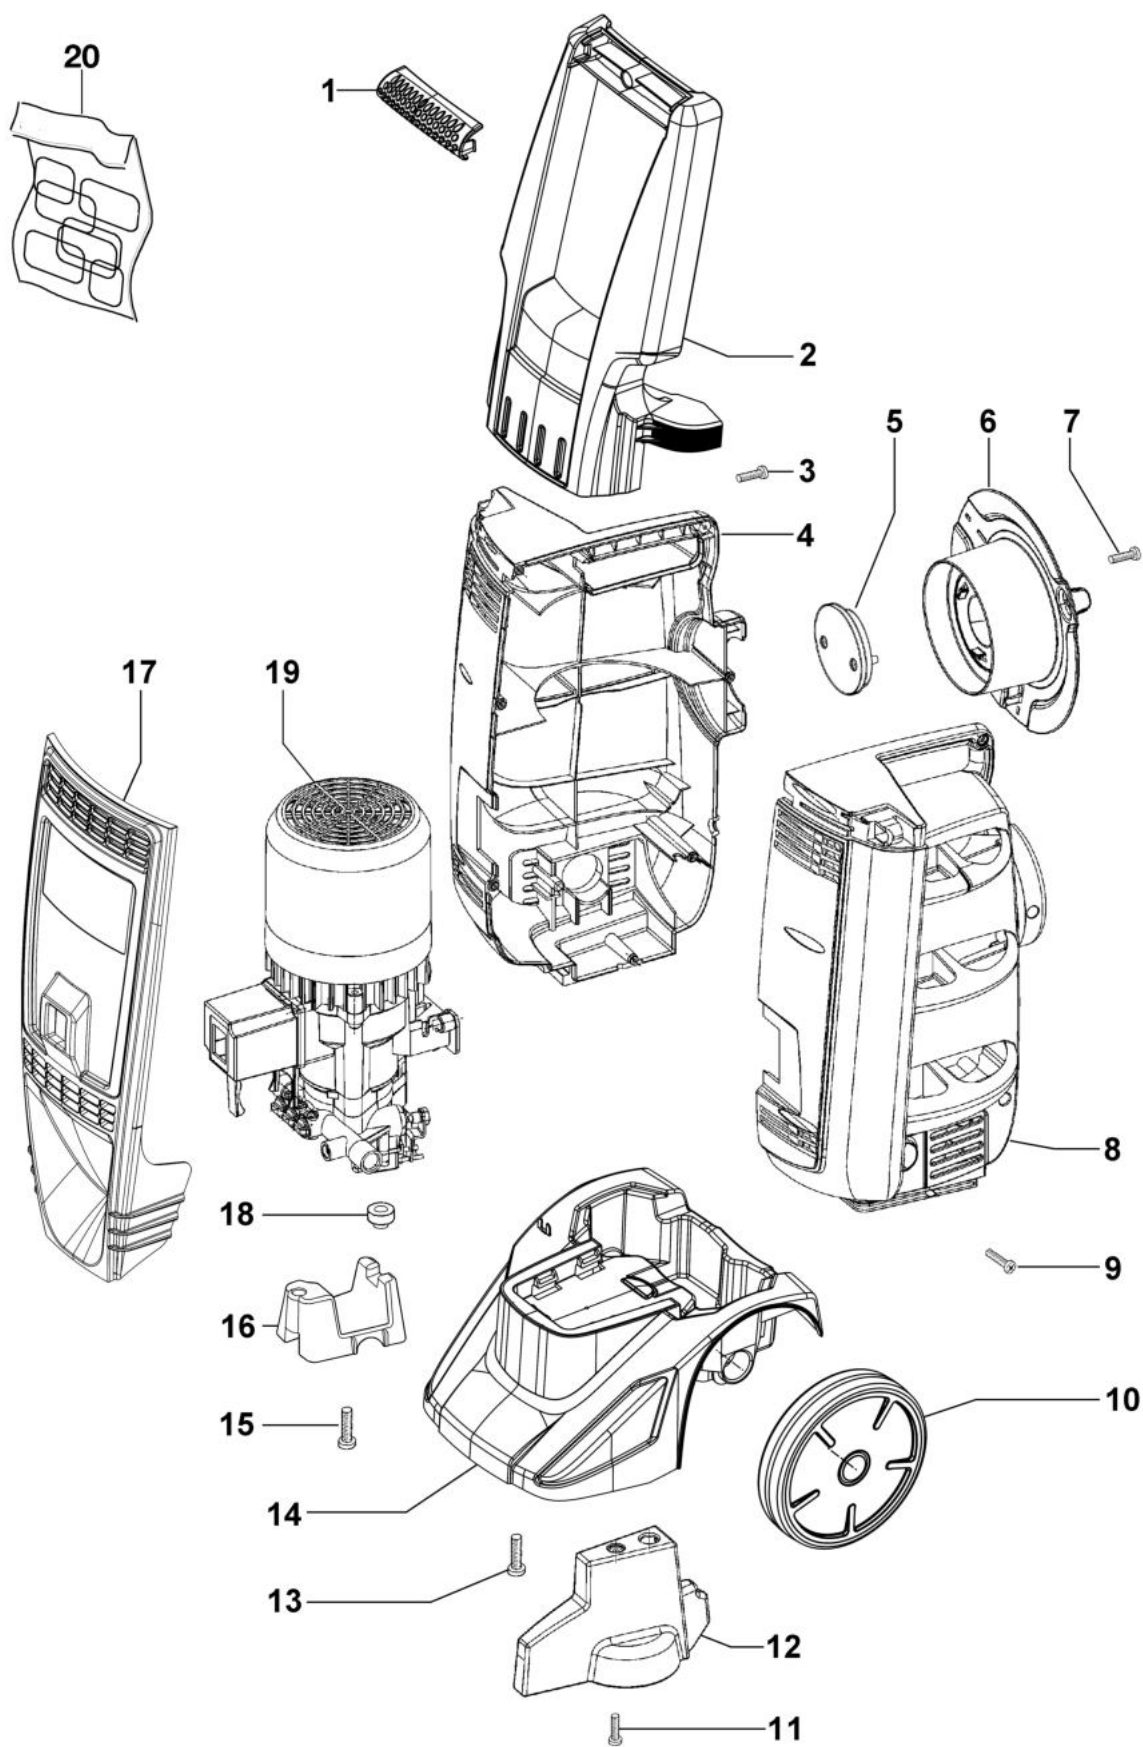

## изображение Deck

Ref.Nu	Qty	Part number	Description	Validity from	Validity till	Notes	Bulletin
1	1	CH04020312B	Handle cover				
2	1	CH14110042A	Handle				
3	2	CH36050114	Screw				
4	1	CH04770217A	Cover left				
5	1	CH06020064	Hose reel kit				
6	1	CH06020060A	Hose reel				
7	2	CH36050114	Screw				
8	1	CH04770218A	Belt cover right				
9	7	CH36050114	Screw				
10	2	CH28100086A	Wheel				
11	1	CH36050114	Screw				
12	1	CH30020608	Stand				
13	2	CH36050114	Screw				
14	1	CH32060311A	Frame				
15	1	CH36250071	Screw				
16	1	CH24000106	Support				
17	1	CH04770226B	Cover				
18	-	-	Not available for this product				
19	1	CH73040330	Water pump				
20	1	CH32157789	Labels kit				

## изображение Engine

Ref.Nu	Qty	Part number	Description	Validity from	Validity till	Notes	Bulletin
1	1	CH12100057	O-ring				
2	1	CH28030524	Fitting				
3	1	CH12090111	Gasket				
4	1	CH10020132A	Water filter				
5	3	CH30210032	Plug				
6	1	CH04560322	Cable				
7	1	CH24340048	Cable holder				
8	2	CH36090198	Screw				
9	1	CH04020276	Cover				
10	1	CH30050097	Plug				
11	1	CH24160112	Guard				
12	1	CH00090229	Ring				
13	3	CH36090039	Screw				
14	1	CH12100550	O-ring				
15	1	CH18250020R	Switch				
16	1	CH04020290	Case				
17	1	CH30090141	Seat				
18	1	CH30030035	Ball				
19	1	CH12100152	O-ring				
20	1	CH30090158	Seat				
21	1	CH32020241	Screw				
22	1	CH06040087	Nut				
23	1	CH36220047	Total stop adjustable nut				
24	1	CH16000093	Lever				
25	1	CH04320044	Cap				
26	1	CH18020249	Spring				
27	1	CH36050115	Screw				
28	1	CH12100390	O-ring				
29	1	CH12100049	O-ring				
30	1	CH00090110	Ring				
31	1	CH12100055	O-ring				
32	1	CH30210035	Plug				
33	1	CH00150194	Easy start kit				
34	1	CH12100041	O-ring				
35	1	CH00090112	Ring				
36	1	CH12150363	Valve				
37	1	CH32020280	Cap				
38	1	CH18020284	Spring				
39	1	CH36000087	Valve				
40	1	CH12100220	O-ring				
41	1	CH50270025	Reed valve kit				
42	3	CH12200068	Valve				
43	6	CH12100465	O-ring				
44	1	CH32180368A	Top cover				