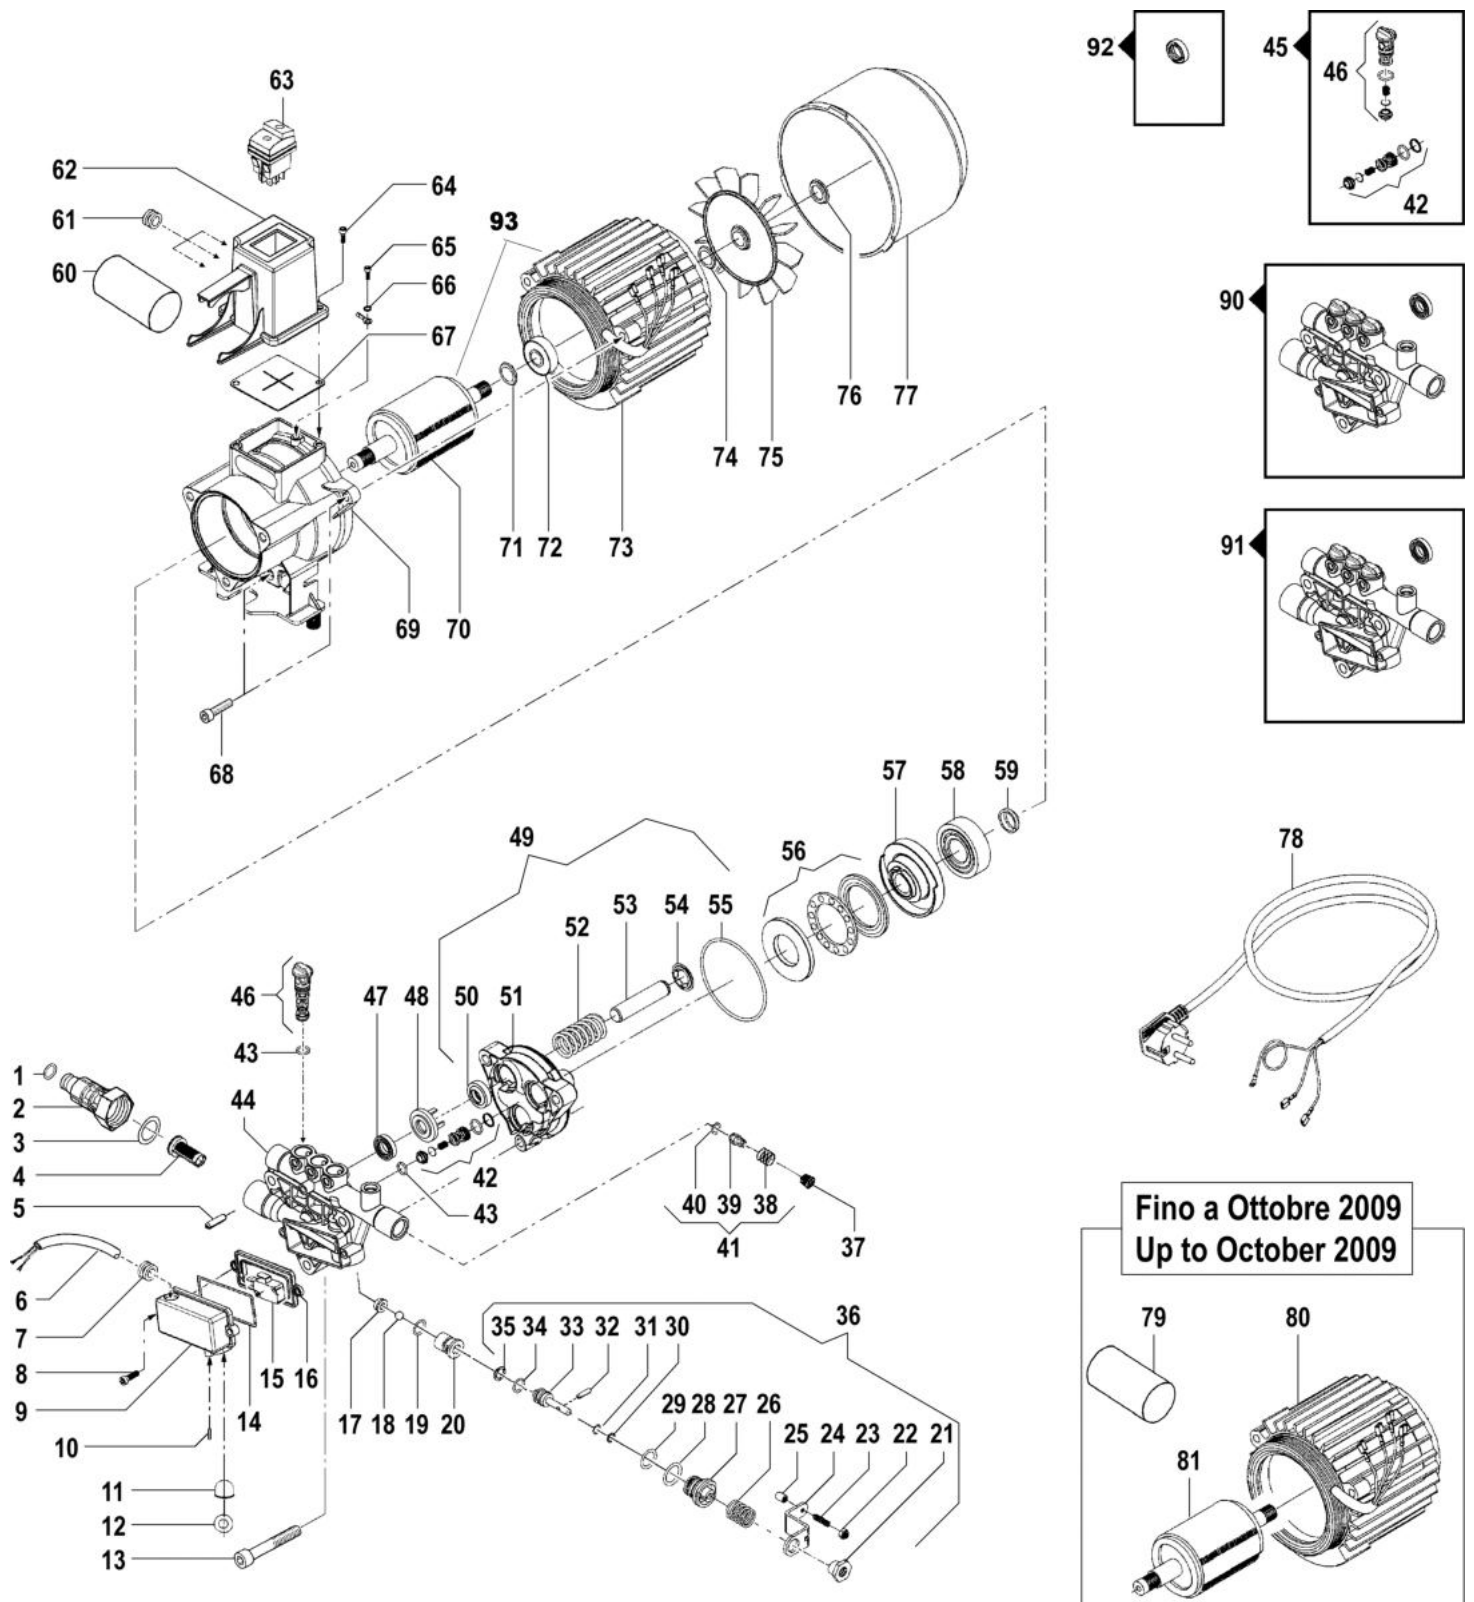

## изображение Deck

Ref.Nu	Qty	Part number	Description	Validity from	Validity till	Notes	Bulletin
1	1	CH04020312B	Handle cover				
2	1	CH14110042A	Handle				
3	2	CH36050114	Screw				
4	1	CH04770217A	Cover left				
5	1	CH06020064	Hose reel kit				
6	1	CH06020060A	Hose reel				
7	2	CH36050114	Screw				
8	1	CH04770218A	Belt cover right				
9	7	CH36050114	Screw				
10	2	CH28100086A	Wheel				
11	1	CH36050114	Screw				
12	1	CH30020608	Stand				
13	2	CH36050114	Screw				
14	1	CH32060311A	Frame				
15	1	CH36250071	Screw				
16	1	CH24000106	Support				
17	1	CH04770226B	Cover				
18	-	-	Not available for this product				
19	1	CH73040330	Water pump				
20	1	CH32157789	Labels kit				

## изображение Engine

Ref.Nu	Qty	Part number	Description	Validity from	Validity till	Notes	Bulletin
1	1	CH12100057	O-ring				
2	1	CH28030524	Fitting				
3	1	CH12090111	Gasket				
4	1	CH10020132A	Water filter				
5	3	CH30210032	Plug				
6	1	CH04560322	Cable				
7	1	CH24340048	Cable holder				
8	2	CH36090198	Screw				
9	1	CH04020276	Cover				
10	1	CH30050097	Plug				
11	1	CH24160112	Guard				
12	1	CH00090229	Ring				
13	3	CH36090039	Screw				
14	1	CH12100550	O-ring				
15	1	CH18250020R	Switch				
16	1	CH04020290	Case				
17	1	CH30090141	Seat				
18	1	CH30030035	Ball				
19	1	CH12100152	O-ring				
20	1	CH30090158	Seat				
21	1	CH32020241	Screw				
22	1	CH06040087	Nut				
23	1	CH36220047	Total stop adjustable nut				
24	1	CH16000093	Lever				
25	1	CH04320044	Cap				
26	1	CH18020249	Spring				
27	1	CH36050115	Screw				
28	1	CH12100390	O-ring				
29	1	CH12100049	O-ring				
30	1	CH00090110	Ring				
31	1	CH12100055	O-ring				
32	1	CH30210035	Plug				
33	1	CH00150194	Easy start kit				
34	1	CH12100041	O-ring				
35	1	CH00090112	Ring				
36	1	CH12150363	Valve				
37	1	CH32020280	Cap				
38	1	CH18020284	Spring				
39	1	CH36000087	Valve				
40	1	CH12100220	O-ring				
41	1	CH50270025	Reed valve kit				
42	3	CH12200068	Valve				
43	6	CH12100465	O-ring				
44	1	CH32180368A	Top cover				