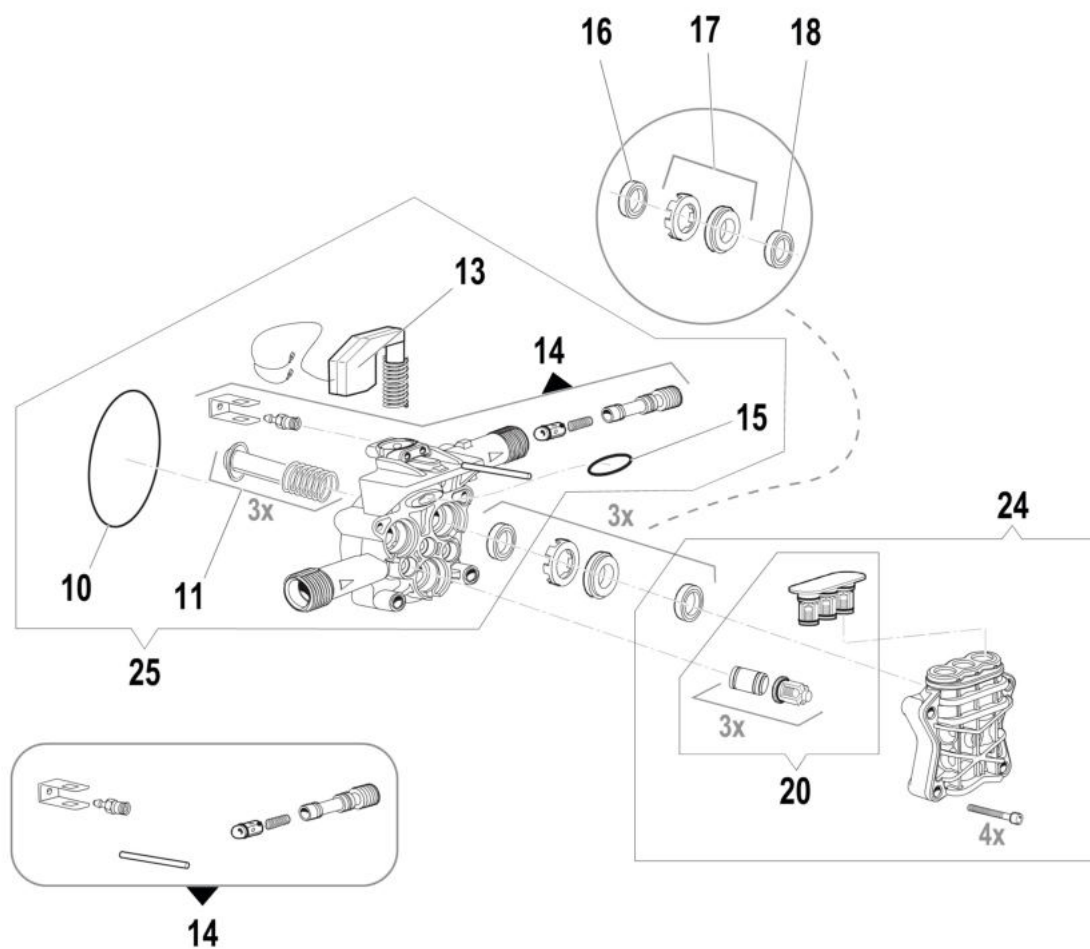

PW 140 C (2020) High-pressure washer

Документы

[Deck](#)

[Engine](#)

[Pump](#)

[Accessories](#)

изображение Deck

Ref.Nu	Qty	Part number	Description	Validity from	Validity till	Notes	Bulletin
1	1	CH04770621	Schell				
2	1	CH04770622	Schell				
3	1	CH04770613	Cover				
4	1	CH10030101	Fixing plate				
5	1	CH73010959	Water pump				
6	1	CH04660097	Starter case				
7	1	CH24340083	Fairled				
8	1	CH04340317	Condenser				
9	2	CH28100126	Wheel				
10	1	CH04770624	Rear bonnet				
11	1	CH14100153	Switch				
12	1	CH04770668	Acessories support				
13	1	CH30290059	Detergent tank				
14	1	CH32000239	Detergent plug				
15	1	CH18040008	Handle				
16	1	CH06020138	Half hose reel				
17	1	CH06020139	Half hose reel				
18	1	CH14110084	Handle				
19	1	CH04560529	Wire				
32	1	CH32158946	Labels kit				

изображение Engine

Ref.Nu	Qty	Part number	Description	Validity from	Validity till	Notes	Bulletin
1	1	CH73010959	Water pump				
2	1	CH36320171	Fan and ring kit				
3	1	CH04380154	Bearing				
5	1	CH10090458	Flange				
6	1	CH00190222	Seal ring				
7	1	CH04380155	Bearing				
8	1	CH00011026	Plate				
9	1	CH04360037	Bearing				

изображение PUMP

Ref.Nu	Qty	Part number	Description	Validity from	Validity till	Notes	Bulletin
10	1	CH12100585	O-ring				
11	1	CH24090136	Pistons assy				
13	1	CH31030049	Total stop kit				
14	1	CH34100405	Reed valve kit				
15	1	CH12010298	Gasket				
16	1	CH50270059	Seal ring				
17	1	CH50270067	Spacer washer				
18	1	CH50190298	Gasket set				
20	1	CH36040072	Suction/delivery valve kit				
24	1	CH50270097	Compl. top cover				
25	1	CH50270099	Complete piston supports kit				

23

24

31

25

26

изображение Accessories

Ref.Nu	Qty	Part number	Description	Validity from	Validity till	Notes	Bulletin
20		68500059	Spray gun				
21		68500060	H.p. hose				
22		CH10020285	Filter				
23		68500061	Lance hose kit				
24		68500063	Nozzle head				
25		68500076	Adjustable nozzle head				
26		68500077	Rotative nozzle head				
31		68500064	Fix brush				