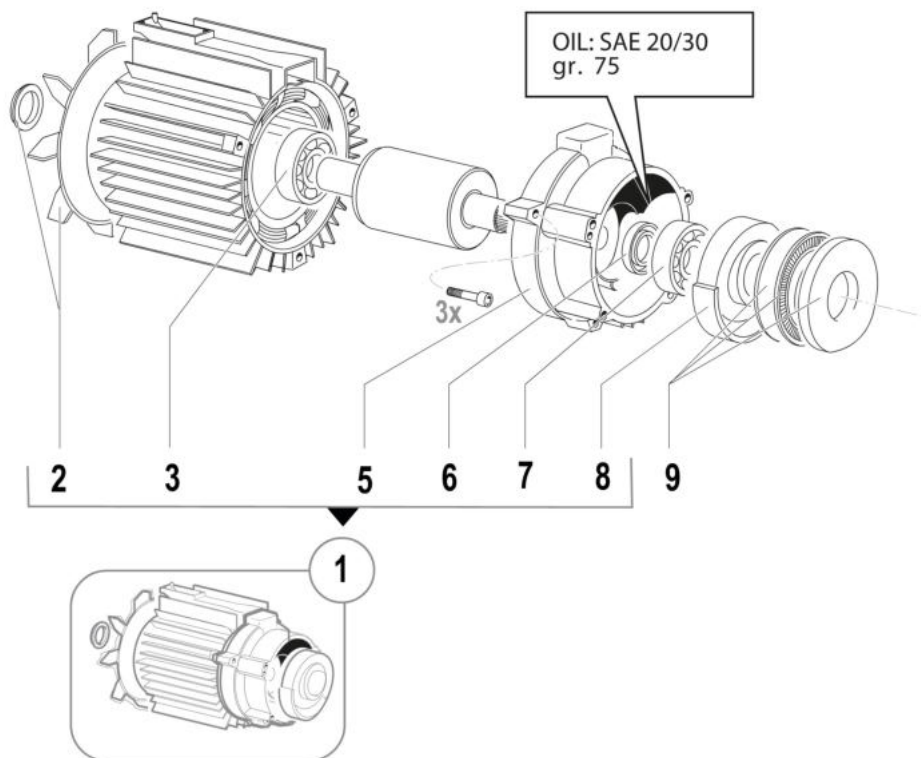

PW 140 C (2020) High-pressure washer

Документы

[Deck](#)

[Engine](#)

[Pump](#)

[Accessories](#)

изображение Deck

Ref.Nu	Qty	Part number	Description	Validity from	Validity till	Notes	Bulletin
1	1	CH04770621	Schell				
2	1	CH04770622	Schell				
3	1	CH04770613	Cover				
4	1	CH10030101	Fixing plate				
5	1	CH73010959	Water pump				
6	1	CH04660097	Starter case				
7	1	CH24340083	Fairled				
8	1	CH04340317	Condenser				
9	2	CH28100126	Wheel				
10	1	CH04770624	Rear bonnet				
11	1	CH14100153	Switch				
12	1	CH04770668	Acessories support				
13	1	CH30290059	Detergent tank				
14	1	CH32000239	Detergent plug				
15	1	CH18040008	Handle				
16	1	CH06020138	Half hose reel				
17	1	CH06020139	Half hose reel				
18	1	CH14110084	Handle				
19	1	CH04560529	Wire				
32	1	CH32158946	Labels kit				

изображение Engine

Ref.Nu	Qty	Part number	Description	Validity from	Validity till	Notes	Bulletin
1	1	CH73010959	Water pump				
2	1	CH36320171	Fan and ring kit				
3	1	CH04380154	Bearing				
5	1	CH10090458	Flange				
6	1	CH00190222	Seal ring				
7	1	CH04380155	Bearing				
8	1	CH00011026	Plate				
9	1	CH04360037	Bearing				

изображение PUMP

Ref.Nu	Qty	Part number	Description	Validity from	Validity till	Notes	Bulletin
10	1	CH12100585	O-ring				
11	1	CH24090136	Pistons assy				
13	1	CH31030049	Total stop kit				
14	1	CH34100405	Reed valve kit				
15	1	CH12010298	Gasket				
16	1	CH50270059	Seal ring				
17	1	CH50270067	Spacer washer				
18	1	CH50190298	Gasket set				
20	1	CH36040072	Suction/delivery valve kit				
24	1	CH50270097	Compl. top cover				
25	1	CH50270099	Complete piston supports kit				

23

24

31

25

26

изображение Accessories

Ref.Nu	Qty	Part number	Description	Validity from	Validity till	Notes	Bulletin
20		68500059	Spray gun				
21		68500060	H.p. hose				
22		CH10020285	Filter				
23		68500061	Lance hose kit				
24		68500063	Nozzle head				
25		68500076	Adjustable nozzle head				
26		68500077	Rotative nozzle head				
31		68500064	Fix brush				