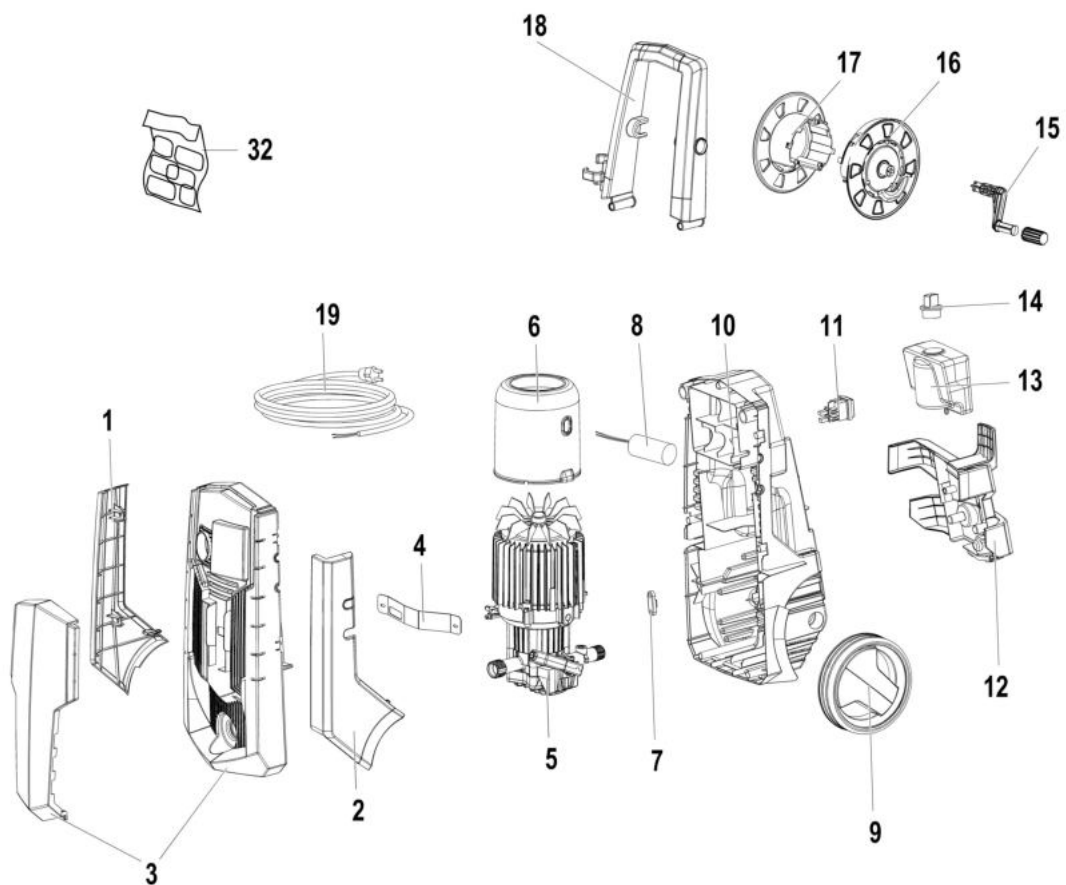

PW 140 C (2020) High-pressure washer

Документы

[Deck](#)

[Engine](#)

[Pump](#)

[Accessories](#)

изображение Deck

Ref.Nu	Qty	Part number	Description	Validity from	Validity till	Notes	Bulletin
1	1	CH04770621	Schell				
2	1	CH04770622	Schell				
3	1	CH04770613	Cover				
4	1	CH10030101	Fixing plate				
5	1	CH73010959	Water pump				
6	1	CH04660097	Starter case				
7	1	CH24340083	Fairled				
8	1	CH04340317	Condenser				
9	2	CH28100126	Wheel				
10	1	CH04770624	Rear bonnet				
11	1	CH14100153	Switch				
12	1	CH04770668	Acessories support				
13	1	CH30290059	Detergent tank				
14	1	CH32000239	Detergent plug				
15	1	CH18040008	Handle				
16	1	CH06020138	Half hose reel				
17	1	CH06020139	Half hose reel				
18	1	CH14110084	Handle				
19	1	CH04560529	Wire				
32	1	CH32158946	Labels kit				

изображение Engine

Ref.Nu	Qty	Part number	Description	Validity from	Validity till	Notes	Bulletin
1	1	CH73010959	Water pump				
2	1	CH36320171	Fan and ring kit				
3	1	CH04380154	Bearing				
5	1	CH10090458	Flange				
6	1	CH00190222	Seal ring				
7	1	CH04380155	Bearing				
8	1	CH00011026	Plate				
9	1	CH04360037	Bearing				

изображение PUMP

Ref.Nu	Qty	Part number	Description	Validity from	Validity till	Notes	Bulletin
10	1	CH12100585	O-ring				
11	1	CH24090136	Pistons assy				
13	1	CH31030049	Total stop kit				
14	1	CH34100405	Reed valve kit				
15	1	CH12010298	Gasket				
16	1	CH50270059	Seal ring				
17	1	CH50270067	Spacer washer				
18	1	CH50190298	Gasket set				
20	1	CH36040072	Suction/delivery valve kit				
24	1	CH50270097	Compl. top cover				
25	1	CH50270099	Complete piston supports kit				

23

24

31

25

26

изображение Accessories

Ref.Nu	Qty	Part number	Description	Validity from	Validity till	Notes	Bulletin
20		68500059	Spray gun				
21		68500060	H.p. hose				
22		CH10020285	Filter				
23		68500061	Lance hose kit				
24		68500063	Nozzle head				
25		68500076	Adjustable nozzle head				
26		68500077	Rotative nozzle head				
31		68500064	Fix brush				