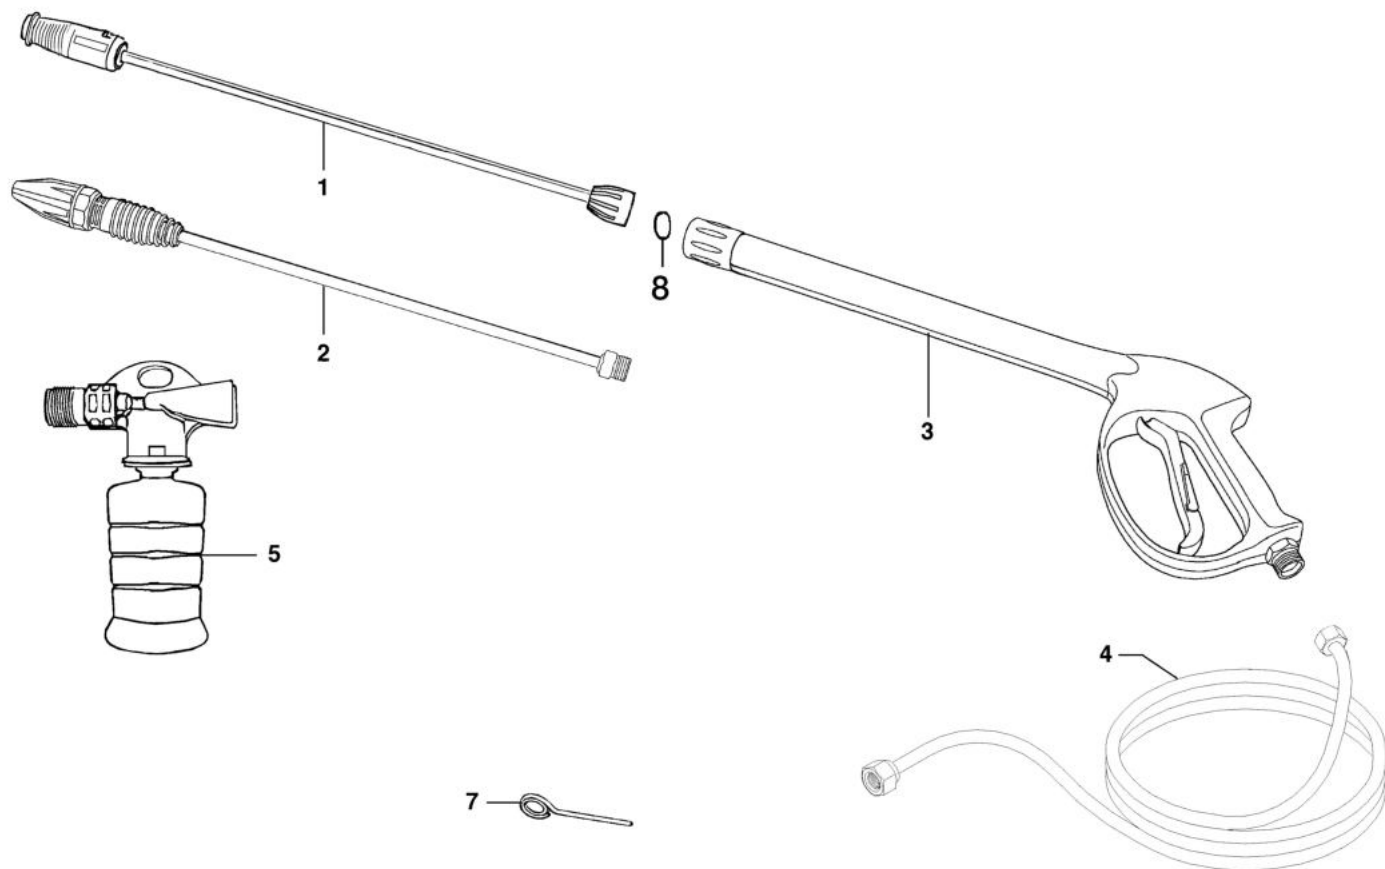

изображение Accessories

Ref.Nu	Qty	Part number	Description	Validity from	Validity till	Notes	Bulletin
1	1	68500034	Lance with adjustable nozzle				
2	1	68500007A	Rotojet lance				
3	1	68500029	Spray gun				
4	1	68500054	Tube				
5	1	68500049	Lance				
7	1	CH04550013	Needle				
8	1	CH12100084	O-ring