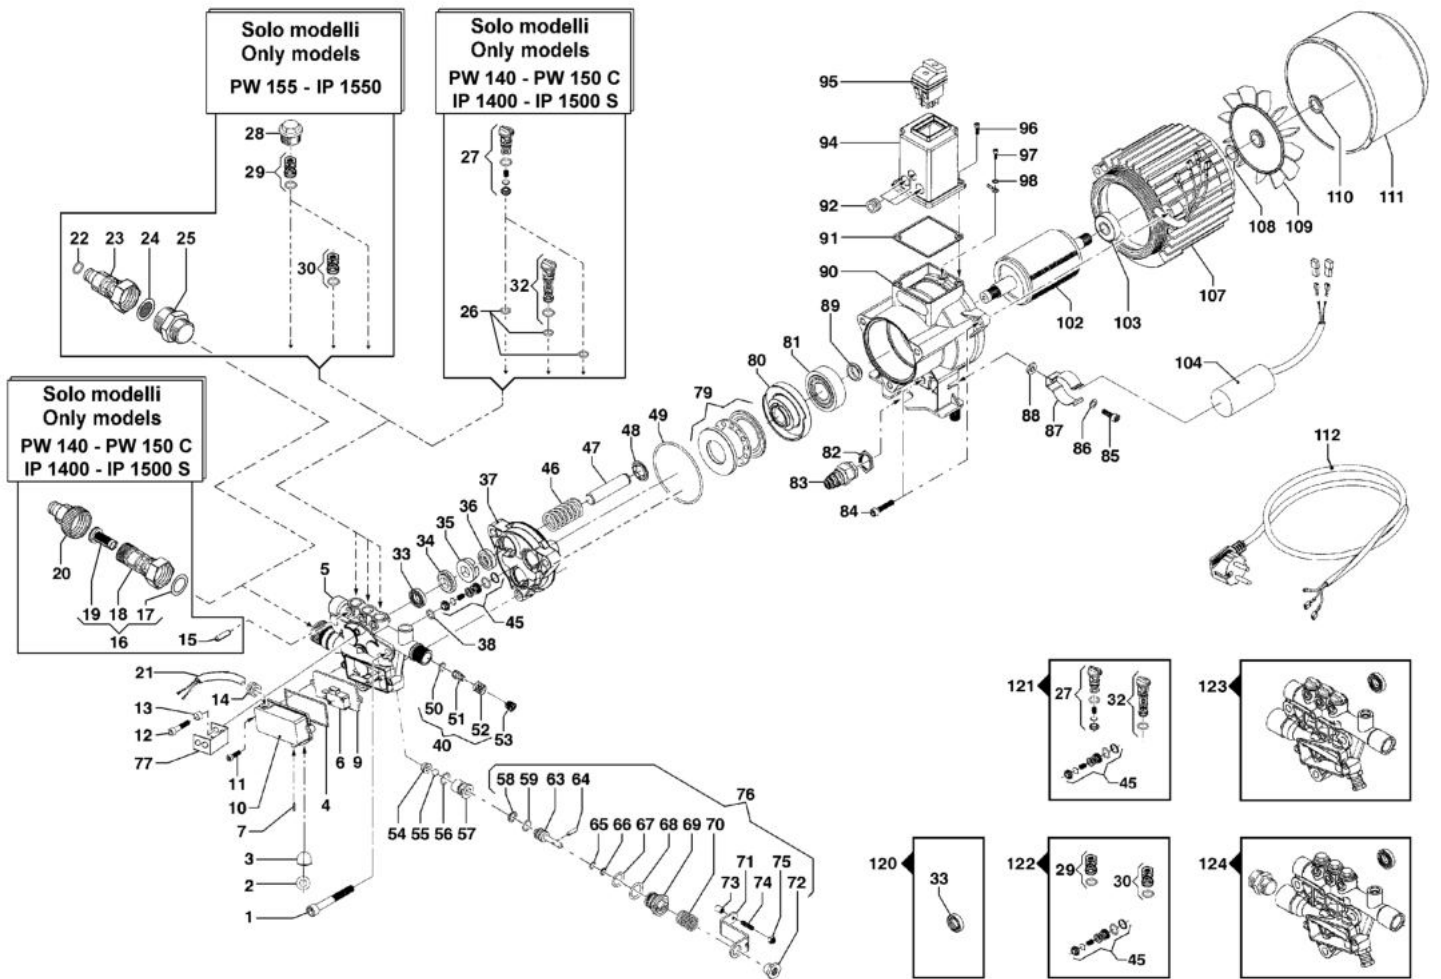

PW 140 High-pressure washer

Документы

Deck

Engine

Accessories

изображение Deck

Ref.Nu	Qty	Part number	Description	Validity from	Validity till	Notes	Bulletin
1	1	CH04770182B	Cover				
2	5	CH12020059	Screw				
3	1	CH28110016	Washer				
4	1	CH73040294	Water pump				
5	1	CH28030325	Fittings				
6	1	CH70020273	Hose reel kit				
7	1	CH36070214	Screw				
9	1	CH32060268	Frame				
10	1	CH00170012	Wheel axle				
11	2	CH28100040	Wheel				
12	2	CH00090273	Ring				
13	2	CH04020278	Wheel cover				
14	2	CH28110015	Washer				
15	2	CH06040001	Nut				
16	3	CH36250057	Screw				
17	4	CH36250058	Screw				
18	6	CH36250058	Screw				
19	1	CH32060267	Frame				
24	1	CH30020573	Support				
25	2	CH01990164	Wheel kit				
27	2	CH04020265	Cap				
28	1	CH3215512800	Labels kit				