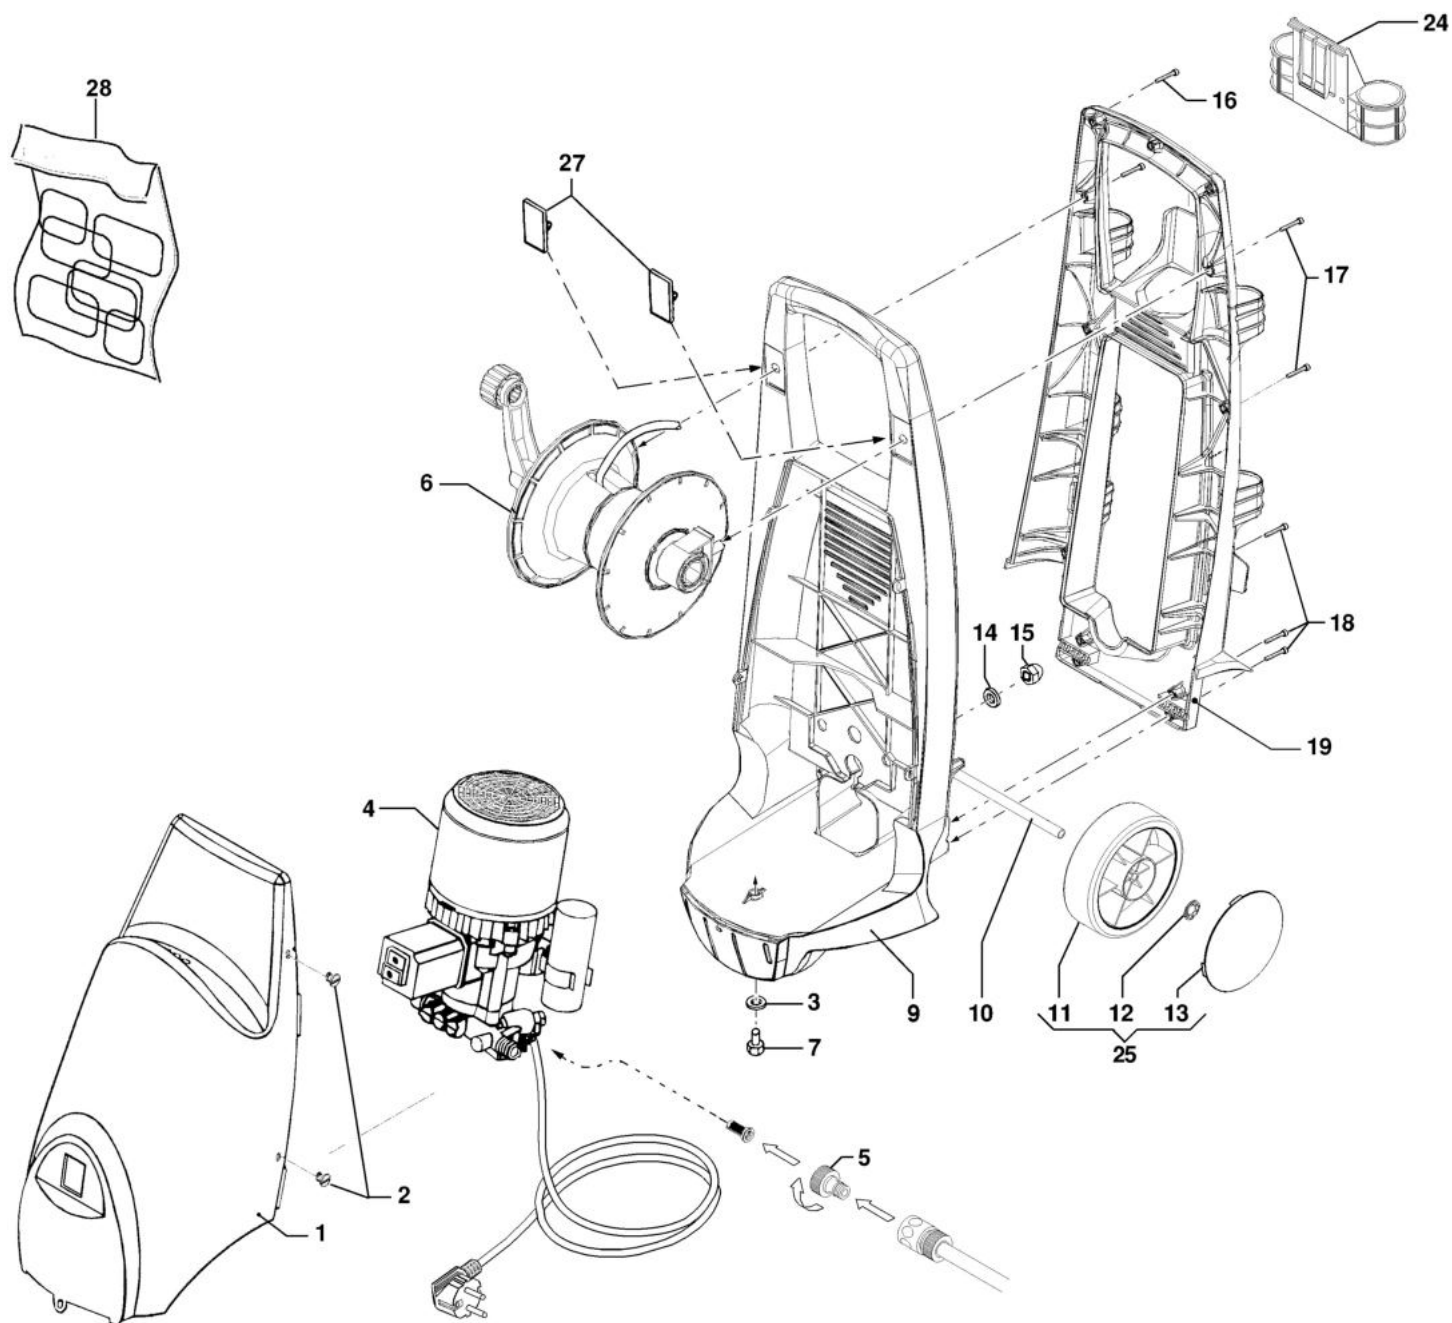

PW 140 High-pressure washer

Документы

Deck

Engine

Accessories

изображение Deck

Ref.Nu	Qty	Part number	Description	Validity from	Validity till	Notes	Bulletin
1	1	CH04770182B	Cover				
2	5	CH12020059	Screw				
3	1	CH28110016	Washer				
4	1	CH73040294	Water pump				
5	1	CH28030325	Fittings				
6	1	CH70020273	Hose reel kit				
7	1	CH36070214	Screw				
9	1	CH32060268	Frame				
10	1	CH00170012	Wheel axle				
11	2	CH28100040	Wheel				
12	2	CH00090273	Ring				
13	2	CH04020278	Wheel cover				
14	2	CH28110015	Washer				
15	2	CH06040001	Nut				
16	3	CH36250057	Screw				
17	4	CH36250058	Screw				
18	6	CH36250058	Screw				
19	1	CH32060267	Frame				
24	1	CH30020573	Support				
25	2	CH01990164	Wheel kit				
27	2	CH04020265	Cap				
28	1	CH3215512800	Labels kit				