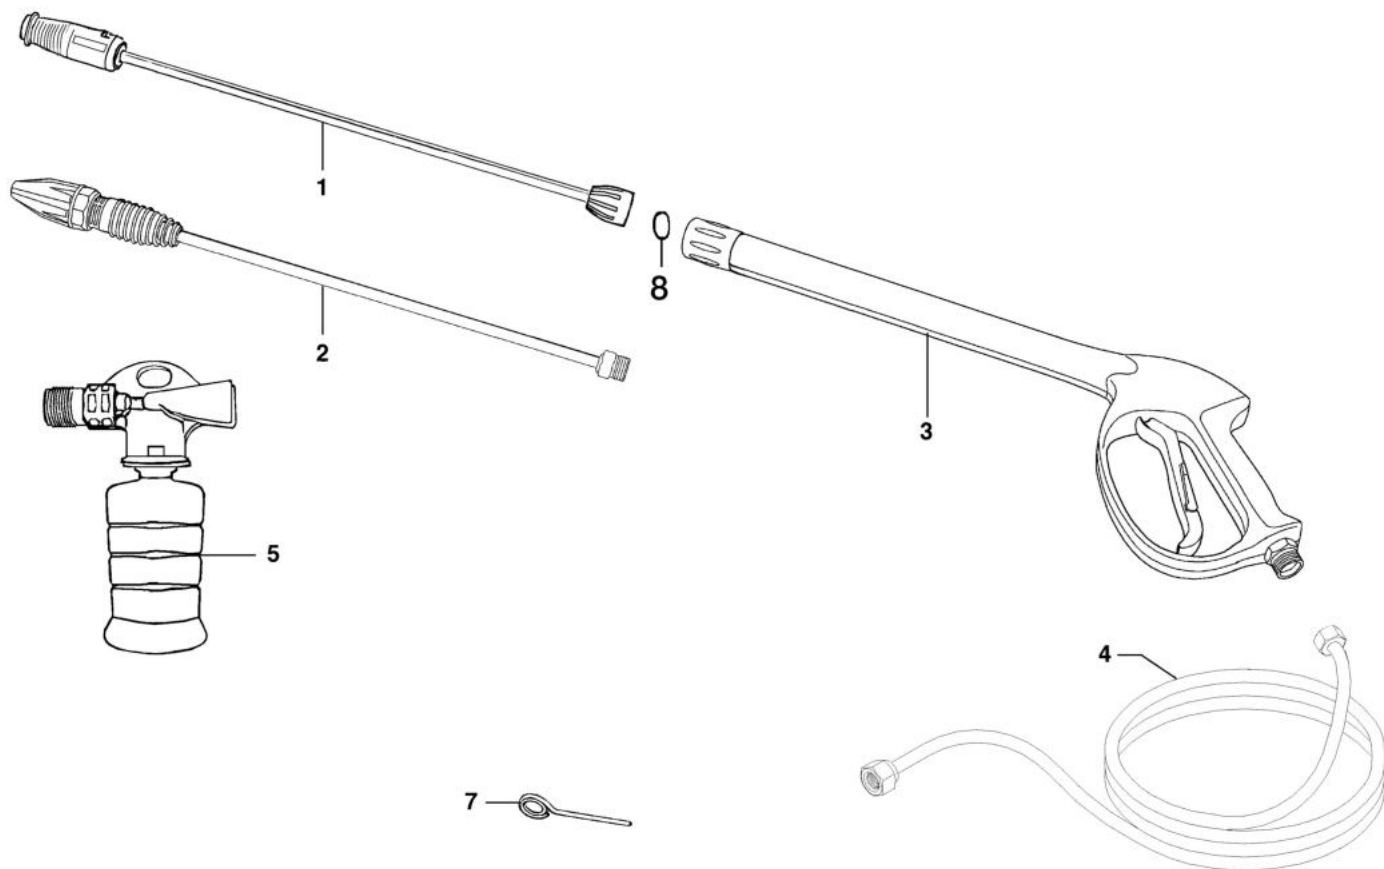

## изображение Engine

Ref.Nu	Qty	Part number	Description	Validity from	Validity till	Notes	Bulletin
98	1	CH28070013	Washer				
102	1	CH00010502	Shaft				
103	1	CH04380090	Bearing				
104	1	CH04340047	Condenser				
107	1	CH30410198	Stator kit				
108	1	CH00190119	Ring				
109	1	CH36320074	Motor fan kit				
110	1	CH00090296	Ring				
111	1	CH04660029	Fan cover				
112	1	CH04560318	Cable				
120	1	CH50260265	Gasket set				
121	1	CH50260263	Repair kit				
122	1	-	Not available for this product				
123	1	CH33000085	Compl. top cover				
124	1	-	Not available for this product				

## изображение Hose reel

Ref.Nu	Qty	Part number	Description	Validity from	Validity till	Notes	Bulletin
1	1	CH24310007	Knob				
2	1	CH18040005	Handle				
3	1	CH30020568	Support				
4	4	CH36250061	Screw				
5	2	CH06020055	Disk				
6	2	CH06020054	Body				
8	8	CH36250061	Screw				
9	1	CH30020568	Support				
10	1	CH20000110	Nipple				
11	1	CH18020225	Spring				
12	4	CH36250059	Screw				
13	1	CH20000109	Fittings				
14	1	CH36050106	Screw				
15	1	CH12100170	O-ring				
16	1	CH00090279	Ring				
17	1	CH32081017	Tube				
18	1	CH01990165	Complete knob				