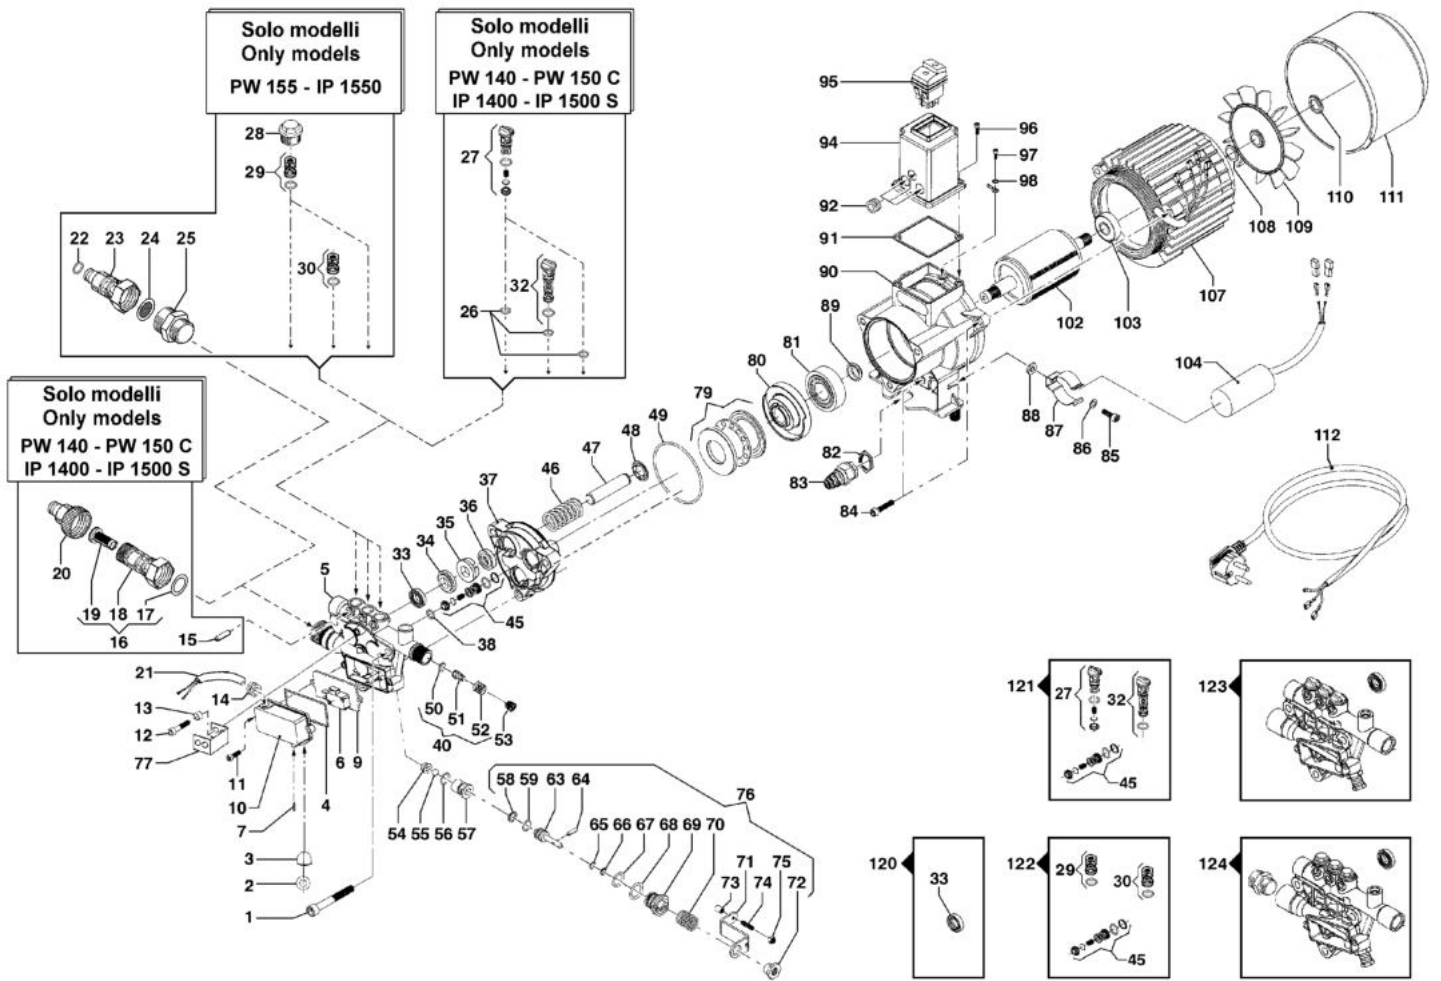

## изображение Deck

Ref.Nu	Qty	Part number	Description	Validity from	Validity till	Notes	Bulletin
1	1	CH04770182B	Cover				
2	5	CH12020059	Screw				
3	1	CH28110016	Washer				
4	1	CH73040320	Water pump				
5	1	CH28030325	Fittings				
6	1	CH70020273	Hose reel kit				
7	1	CH36070214	Screw				
9	1	CH32060268	Frame				
10	1	CH00170012	Wheel axle				
11	2	CH28100040	Wheel				
12	2	CH00090273	Ring				
13	2	CH04020278	Wheel cover				
14	2	CH28110015	Washer				
15	2	CH06040001	Nut				
16	3	CH36250057	Screw				
17	4	CH36250058	Screw				
18	6	CH36250058	Screw				
19	1	CH32060267	Frame				
24	1	CH30020573	Support				
25	2	CH01990164	Wheel kit				
27	-	-	Not available for this product				
28	1	CH3215512900	Labels kit				

## изображение Hose reel

Ref.Nu	Qty	Part number	Description	Validity from	Validity till	Notes	Bulletin
1	1	CH24310007	Knob				
2	1	CH18040005	Handle				
3	1	CH30020568	Support				
4	4	CH36250061	Screw				
5	2	CH06020055	Disk				
6	2	CH06020054	Body				
8	8	CH36250061	Screw				
9	1	CH30020568	Support				
10	1	CH20000110	Nipple				
11	1	CH18020225	Spring				
12	4	CH36250059	Screw				
13	1	CH20000109	Fittings				
14	1	CH36050106	Screw				
15	1	CH12100170	O-ring				
16	1	CH00090279	Ring				
17	1	CH32081017	Tube				
18	1	CH01990165	Complete knob				