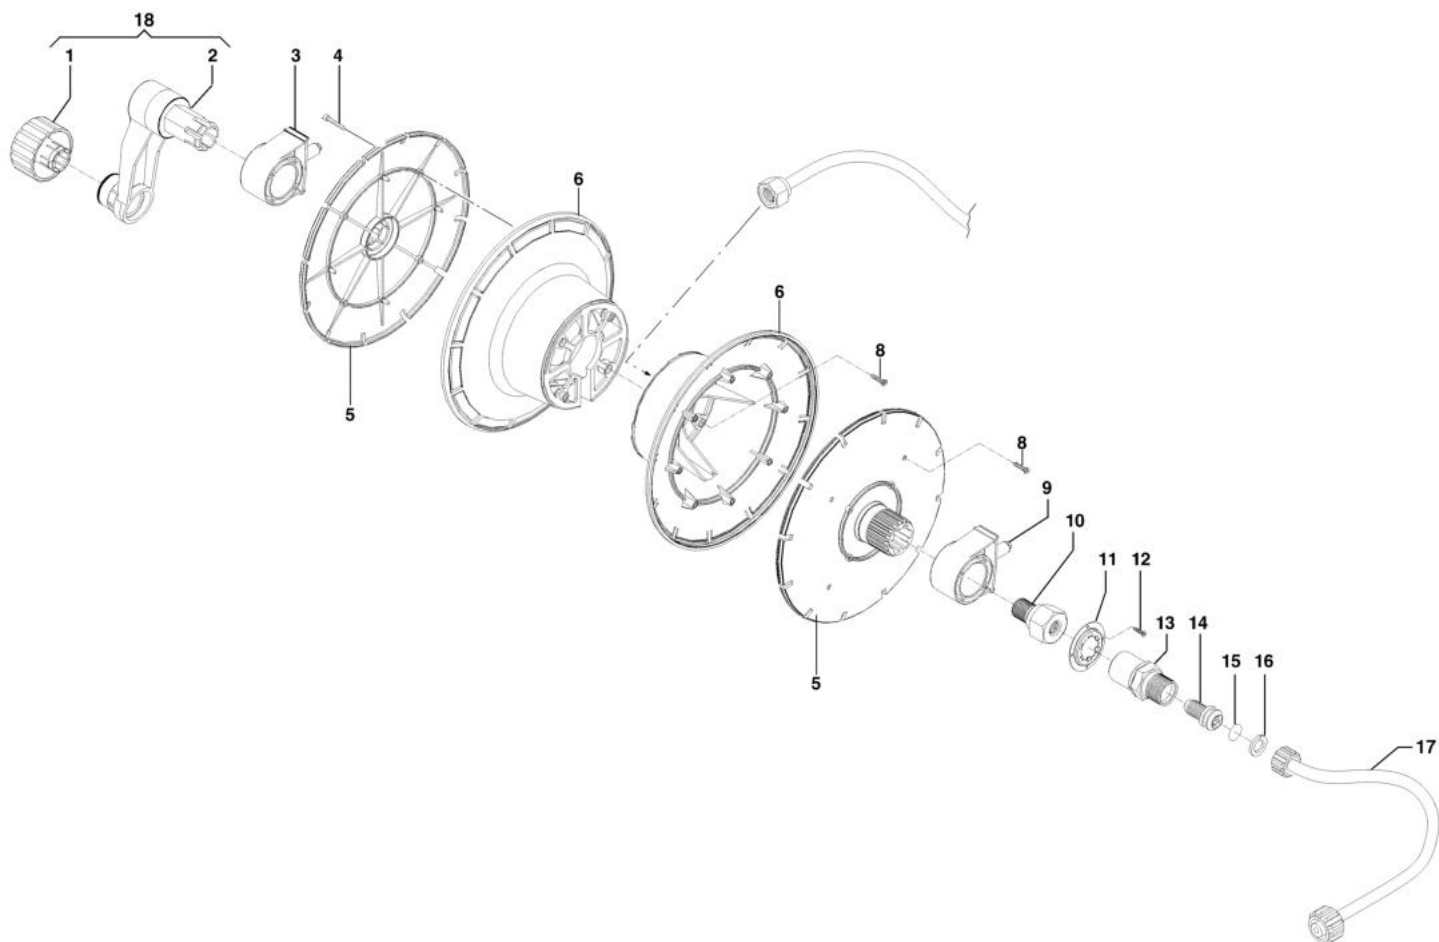

## изображение Engine

Ref.Nu	Qty	Part number	Description	Validity from	Validity till	Notes	Bulletin
1	3	CH36090191	Screw				
2	1	CH00090229	Ring				
3	2	CH24160112	Guard				
4	1	CH12100550	O-ring				
5	1	CH32180355	Top cover				
6	1	CH18250020R	Switch				
7	1	CH30050023	Plug				
9	1	CH04020290	Case				
10	1	CH04020276	Cover				
11	2	CH36090075	Screw				
12	1	CH36090193	Screw				
13	1	CH06010309	Spacer				
14	1	CH24340048	Cable holder				
15	3	CH30210032	Plug				
16	1	CH28030513	Fittings kit				
17	1	CH12090111	Gasket				
18	1	CH28030487	Fittings				
19	1	CH10020132A	Water filter				
20	1	CH28030325	Fittings				
21	1	CH04560322	Cable				
22	-		Not available for this product				
23	-		Not available for this product				
24	-		Not available for this product				
25	-		Not available for this product				
26	3	CH12100465	O-ring				
27	1	CH12200057	Valve				
28	-		Not available for this product				
29	-		Not available for this product				
30	-		Not available for this product				
32	1	CH12200056	Valve				
33	3	CH50260265	Gasket set				
34	3	CH00090270	Ring				
35	3	CH06010308	Spacer				
36	3	CH00190058	Seal ring				
37	1	CH24320029	Pump crankcase				
38	3	CH12100465	O-ring				
40	1	CH50270025	Reed valve kit				
45	3	CH12200054	Valve				
46	3	CH18020213	Spring				
47	3	CH24090125B	Piston				
48	3	CH00090267	Ring				

## изображение Hose reel

Ref.Nu	Qty	Part number	Description	Validity from	Validity till	Notes	Bulletin
1	1	CH24310007	Knob				
2	1	CH18040005	Handle				
3	1	CH30020568	Support				
4	4	CH36250061	Screw				
5	2	CH06020055	Disk				
6	2	CH06020054	Body				
8	8	CH36250061	Screw				
9	1	CH30020568	Support				
10	1	CH20000110	Nipple				
11	1	CH18020225	Spring				
12	4	CH36250059	Screw				
13	1	CH20000109	Fittings				
14	1	CH36050106	Screw				
15	1	CH12100170	O-ring				
16	1	CH00090279	Ring				
17	1	CH32081017	Tube				
18	1	CH01990165	Complete knob				