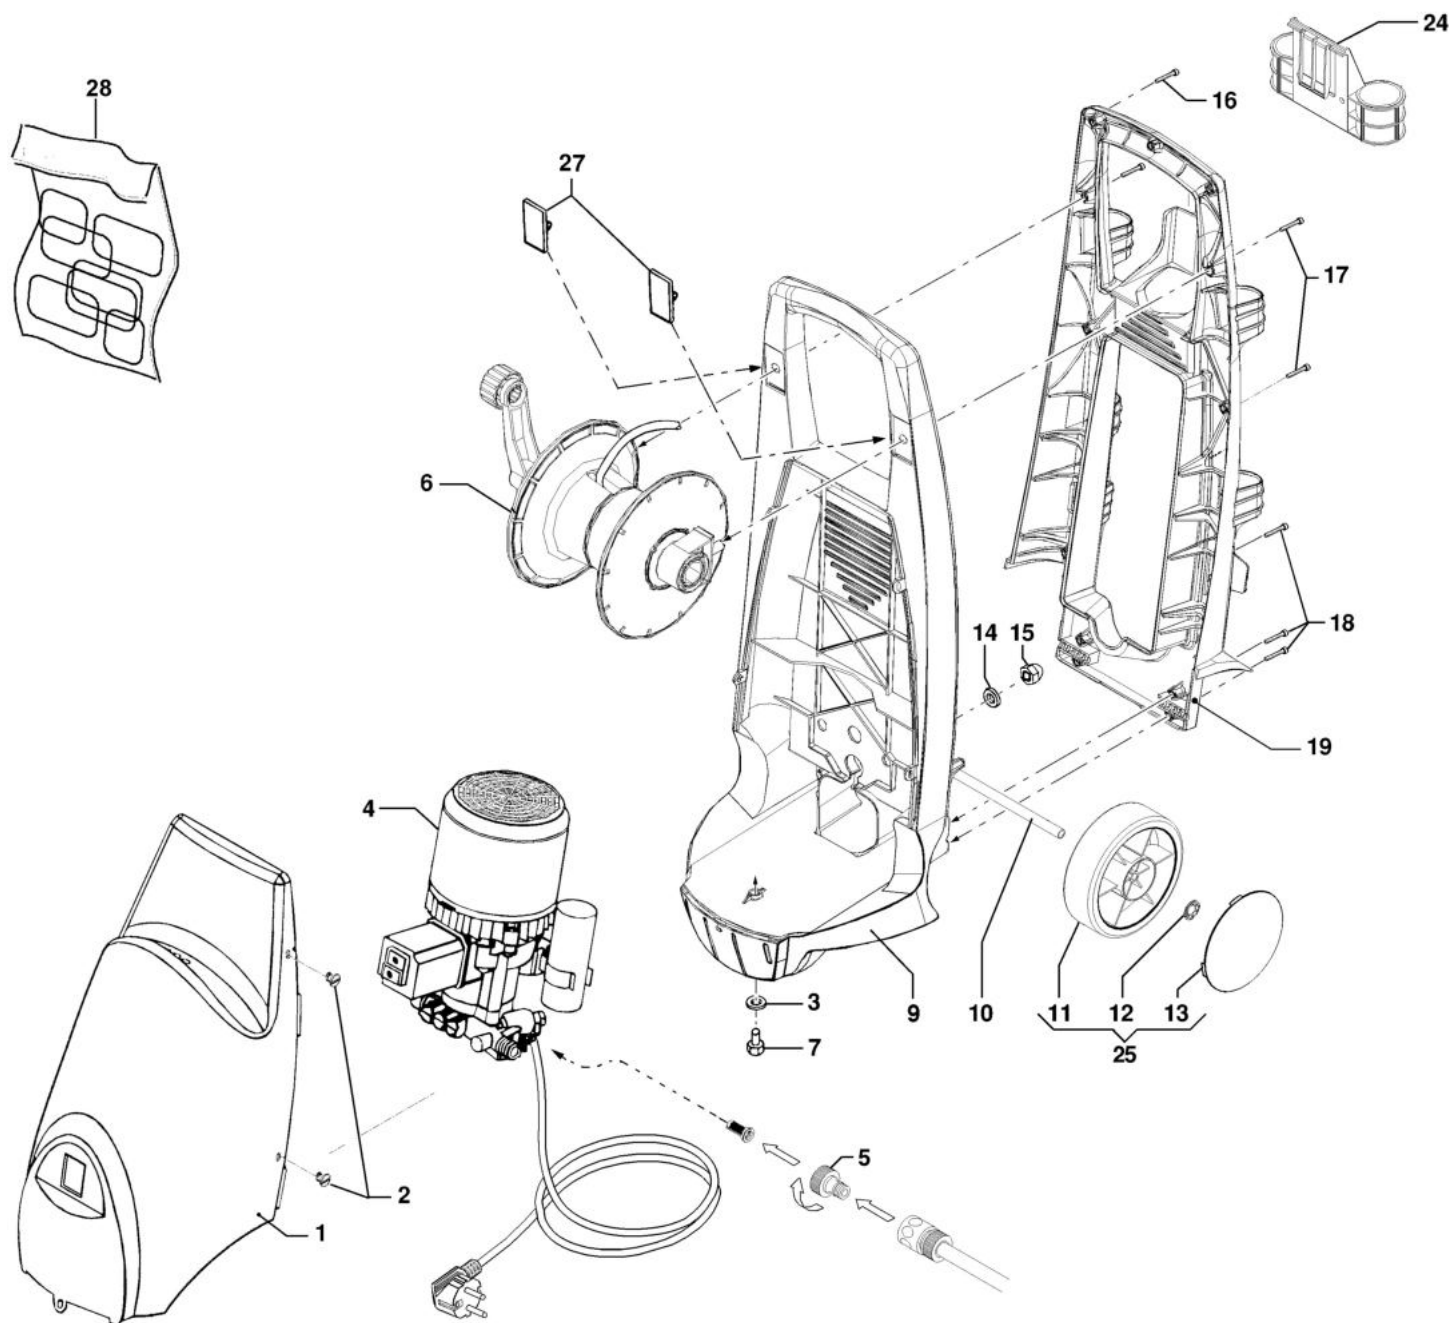

### Документы

Deck

---

Engine

---

Hose reel

---

Accessories

## изображение Deck

Ref.Nu	Qty	Part number	Description	Validity from	Validity till	Notes	Bulletin
1	1	CH04770182B	Cover				
2	5	CH12020059	Screw				
3	1	CH28110016	Washer				
4	1	CH73040320	Water pump				
5	1	CH28030325	Fittings				
6	1	CH70020273	Hose reel kit				
7	1	CH36070214	Screw				
9	1	CH32060268	Frame				
10	1	CH00170012	Wheel axle				
11	2	CH28100040	Wheel				
12	2	CH00090273	Ring				
13	2	CH04020278	Wheel cover				
14	2	CH28110015	Washer				
15	2	CH06040001	Nut				
16	3	CH36250057	Screw				
17	4	CH36250058	Screw				
18	6	CH36250058	Screw				
19	1	CH32060267	Frame				
24	1	CH30020573	Support				
25	2	CH01990164	Wheel kit				
27	-	-	Not available for this product				
28	1	CH3215512900	Labels kit				

## изображение Hose reel

Ref.Nu	Qty	Part number	Description	Validity from	Validity till	Notes	Bulletin
1	1	CH24310007	Knob				
2	1	CH18040005	Handle				
3	1	CH30020568	Support				
4	4	CH36250061	Screw				
5	2	CH06020055	Disk				
6	2	CH06020054	Body				
8	8	CH36250061	Screw				
9	1	CH30020568	Support				
10	1	CH20000110	Nipple				
11	1	CH18020225	Spring				
12	4	CH36250059	Screw				
13	1	CH20000109	Fittings				
14	1	CH36050106	Screw				
15	1	CH12100170	O-ring				
16	1	CH00090279	Ring				
17	1	CH32081017	Tube				
18	1	CH01990165	Complete knob				