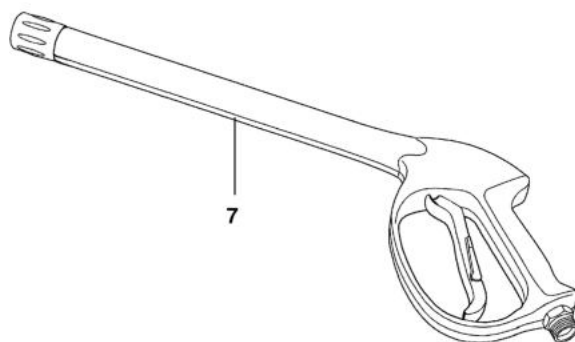

PW 170 C High-pressure washer

Документы

Deck

Engine

Hose reel

Accessories

изображение Deck

Ref.Nu	Qty	Part number	Description	Validity from	Validity till	Notes	Bulletin
1	1	CH04770186B	Cover				
2	5	CH12020059	Screw				
3	1	CH28030325	Fittings				
4	1	CH73040238	Water pump				
5	1	CH28110023	Washer				
6	1	CH70020265	Hose reel kit				
7	1	CH06040010	Nut				
8	2	CH28110023	Washer				
9	1	CH32060268	Frame				
10	1	CH00170012	Wheel axle				
11	2	CH28100040	Wheel				
12	2	CH00090273	Ring				
13	2	CH04020278	Wheel cover				
14	2	CH28110015	Washer				
15	2	CH06040001	Nut				
16	3	CH36250057	Screw				
17	4	CH36250058	Screw				
18	6	CH36250058	Screw				
19	1	CH32060267	Frame				
20	1	CH32080586	Tube				
21	1	CH24340046	Cable holder				
22	1	CH30290018	Tank				
23	1	CH32000060	Cap				
24	1	CH30020573	Support				
25	2	CH01990164	Wheel kit				
26	1	CH05310158	Detergent tank kit				
27		-	Not available for this product				
28	1	CH3215513100	Labels kit				

изображение Hose reel

Ref.Nu	Qty	Part number	Description	Validity from	Validity till	Notes	Bulletin
1	1	CH24310007	Knob				
2	1	CH18040005	Handle				
3	1	CH30020568	Support				
4	4	CH36250061	Screw				
5	2	CH06020055	Disk				
6	2	CH06020054	Body				
8	8	CH36250061	Screw				
9	1	CH30020568	Support				
10	1	CH20000110	Nipple				
11	1	CH18020225	Spring				
12	4	CH36250059	Screw				
13	1	CH20000109	Fittings				
14	1	CH36050106	Screw				
15	1	CH12100170	O-ring				
16	1	CH00090279	Ring				
17	2	CH36250059	Screw				
18	1	CH24080158	Shoe				
19	1	CH18020234	Spring				
20	1	CH04240387	Support				
21	1	CH30210036	Plug				
22	1	CH18170067	Knob				
23	1	CH50270023	Locking kit				
25	1	CH32080978	Tube				
26	1	CH01990165	Complete knob				