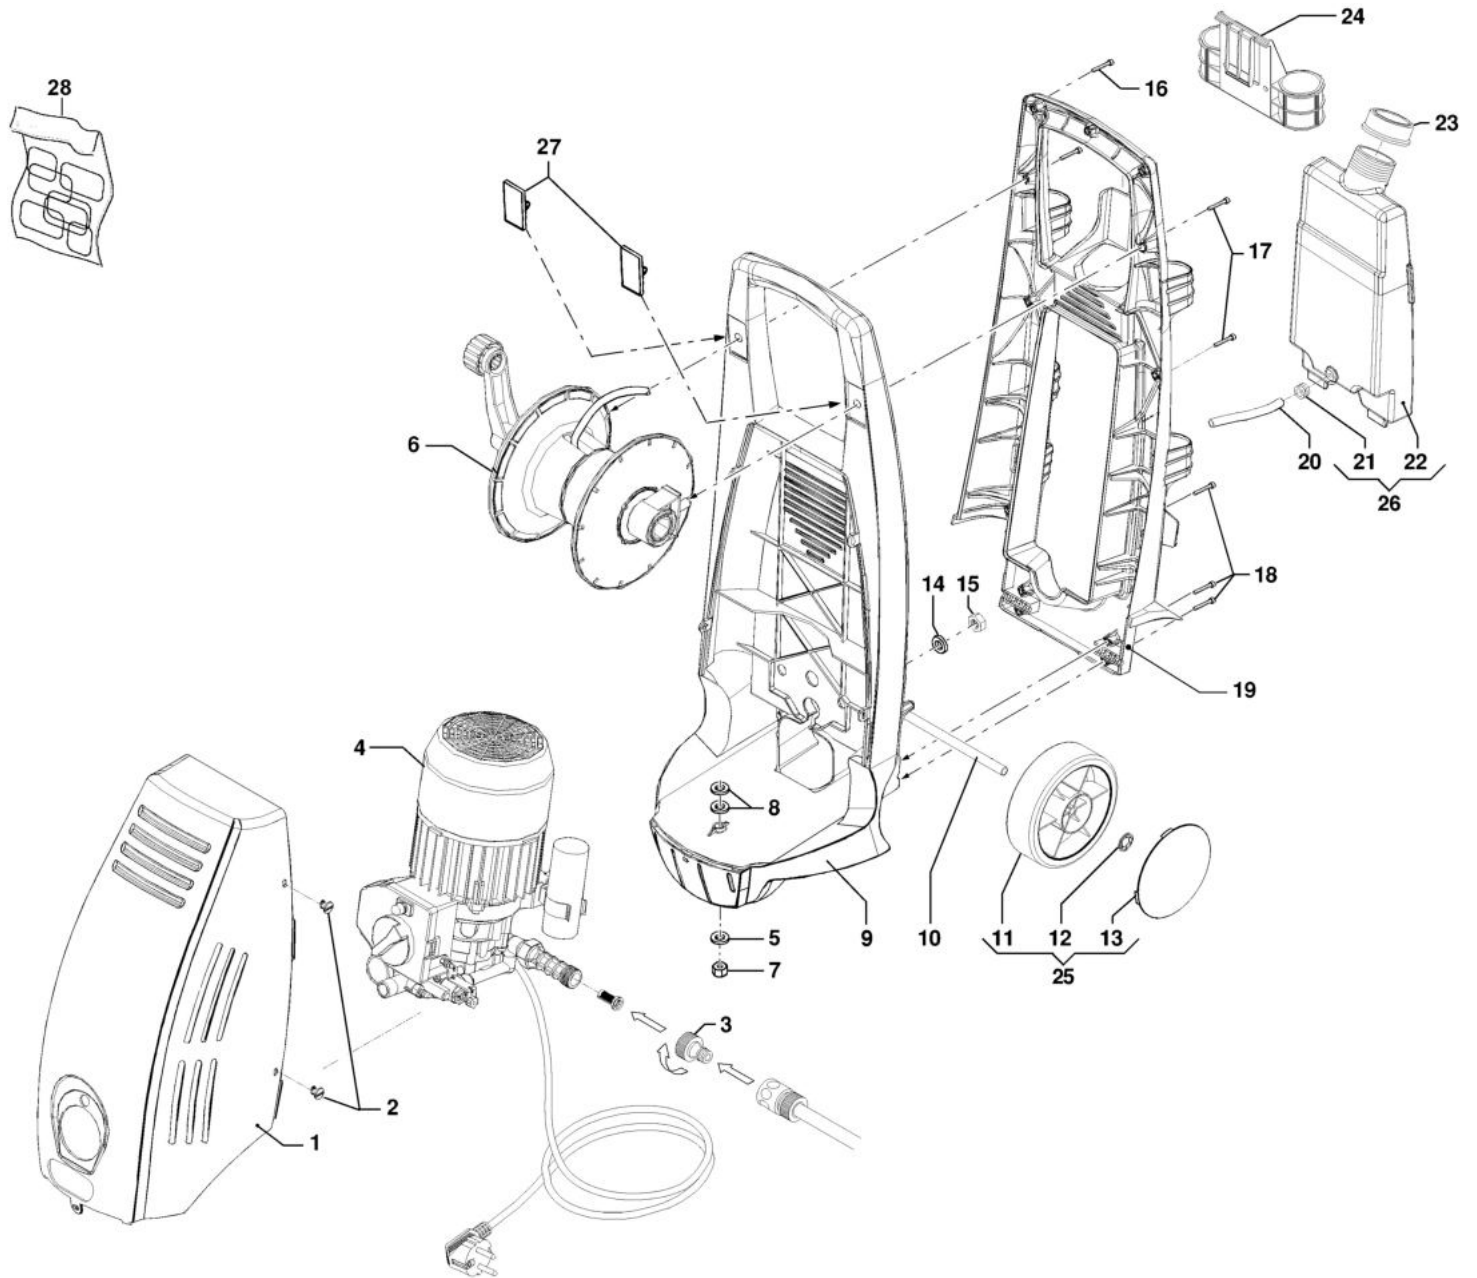

PW 170 C High-pressure washer

Документы

Deck

Engine

Hose reel

Accessories

изображение Deck

Ref.Nu	Qty	Part number	Description	Validity from	Validity till	Notes	Bulletin
1	1	CH04770186B	Cover				
2	5	CH12020059	Screw				
3	1	CH28030325	Fittings				
4	1	CH73040238	Water pump				
5	1	CH28110023	Washer				
6	1	CH70020265	Hose reel kit				
7	1	CH06040010	Nut				
8	2	CH28110023	Washer				
9	1	CH32060268	Frame				
10	1	CH00170012	Wheel axle				
11	2	CH28100040	Wheel				
12	2	CH00090273	Ring				
13	2	CH04020278	Wheel cover				
14	2	CH28110015	Washer				
15	2	CH06040001	Nut				
16	3	CH36250057	Screw				
17	4	CH36250058	Screw				
18	6	CH36250058	Screw				
19	1	CH32060267	Frame				
20	1	CH32080586	Tube				
21	1	CH24340046	Cable holder				
22	1	CH30290018	Tank				
23	1	CH32000060	Cap				
24	1	CH30020573	Support				
25	2	CH01990164	Wheel kit				
26	1	CH05310158	Detergent tank kit				
27		-	Not available for this product				
28	1	CH3215513100	Labels kit				