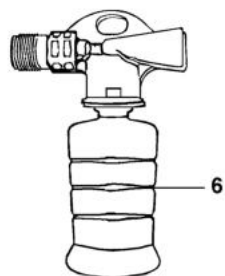

изображение Hose reel

Ref.Nu	Qty	Part number	Description	Validity from	Validity till	Notes	Bulletin
1	1	CH24310007	Knob				
2	1	CH18040005	Handle				
3	1	CH30020568	Support				
4	4	CH36250061	Screw				
5	2	CH06020055	Disk				
6	2	CH06020054	Body				
8	8	CH36250061	Screw				
9	1	CH30020568	Support				
10	1	CH20000110	Nipple				
11	1	CH18020225	Spring				
12	4	CH36250059	Screw				
13	1	CH20000109	Fittings				
14	1	CH36050106	Screw				
15	1	CH12100170	O-ring				
16	1	CH00090279	Ring				
17	2	CH36250059	Screw				
18	1	CH24080158	Shoe				
19	1	CH18020234	Spring				
20	1	CH04240387	Support				
21	1	CH30210036	Plug				
22	1	CH18170067	Knob				
23	1	CH50270023	Locking kit				
25	1	CH32080978	Tube				
26	1	CH01990165	Complete knob				