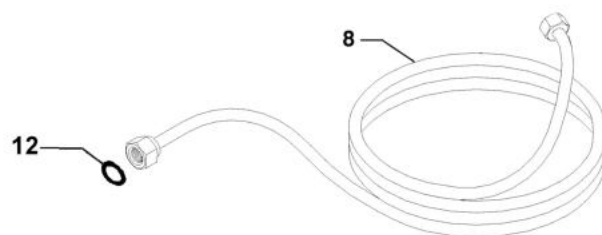

изображение Hose reel

Ref.Nu	Qty	Part number	Description	Validity from	Validity till	Notes	Bulletin
1	1	CH24310007	Knob				
2	1	CH18040005	Handle				
3	1	CH30020568	Support				
4	4	CH36250061	Screw				
5	2	CH06020055	Disk				
6	2	CH06020054	Body				
8	8	CH36250061	Screw				
9	1	CH30020568	Support				
10	1	CH20000110	Nipple				
11	1	CH18020225	Spring				
12	4	CH36250059	Screw				
13	1	CH20000109	Fittings				
14	1	CH36050106	Screw				
15	1	CH12100170	O-ring				
16	1	CH00090279	Ring				
17	2	CH36250059	Screw				
18	1	CH24080158	Shoe				
19	1	CH18020234	Spring				
20	1	CH04240387	Support				
21	1	CH30210036	Plug				
22	1	CH18170067	Knob				
23	1	CH50270023	Locking kit				
25	1	CH32080978	Tube				
26	1	CH01990165	Complete knob				