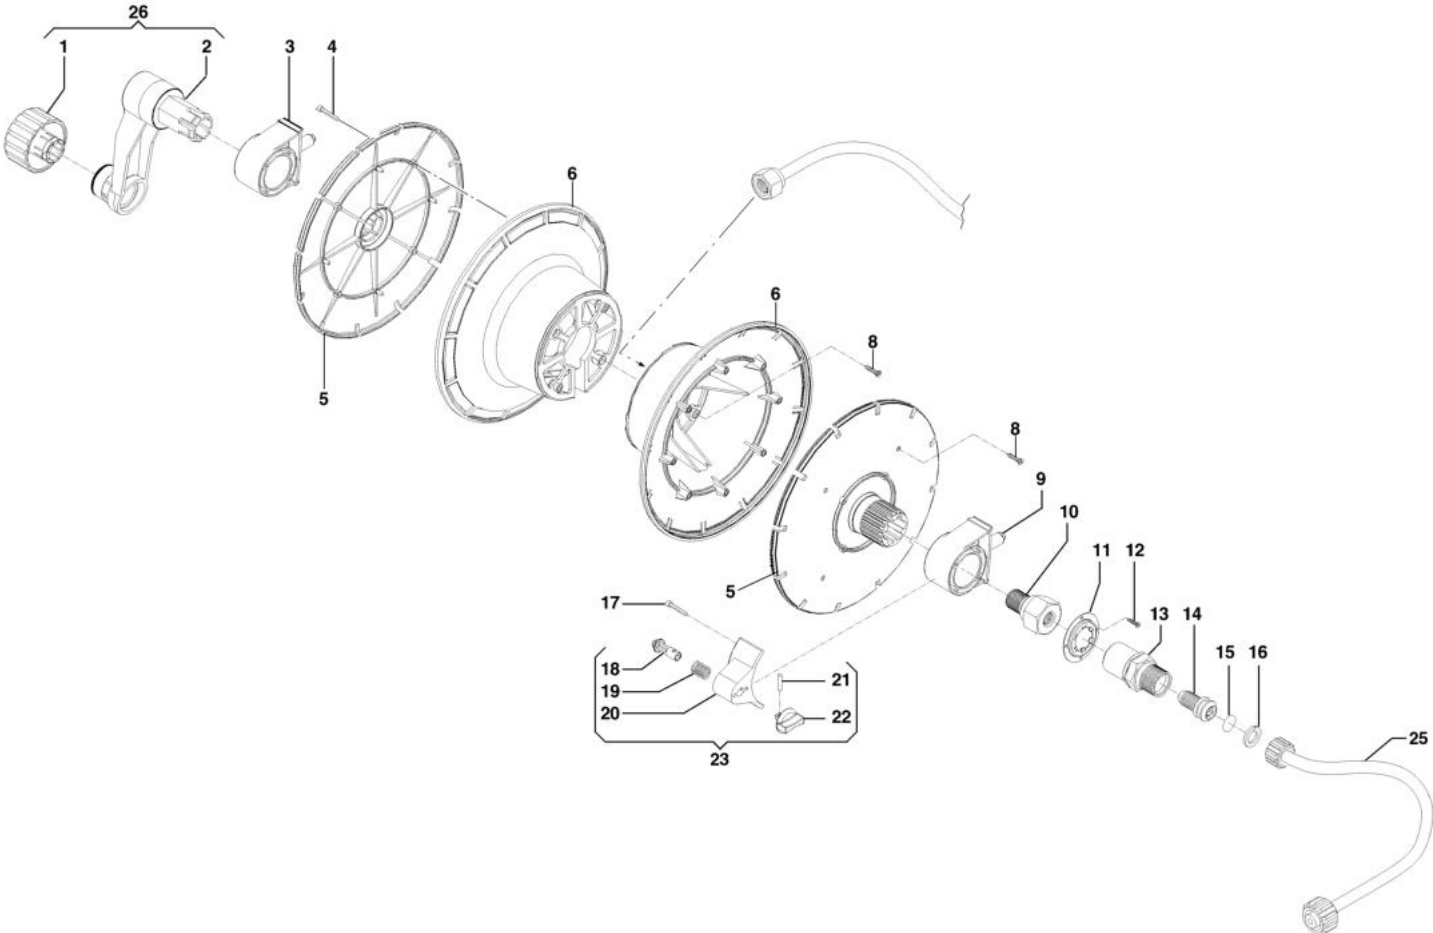

PW 170 C High-pressure washer

Документы

Deck

Engine

Hose reel

Accessories

изображение Deck

Ref.Nu	Qty	Part number	Description	Validity from	Validity till	Notes	Bulletin
1	1	CH04770186B	Cover				
2	5	CH12020059	Screw				
3	1	CH28030325	Fittings				
4	1	CH73040238	Water pump				
5	1	CH28110023	Washer				
6	1	CH70020265	Hose reel kit				
7	1	CH06040010	Nut				
8	2	CH28110023	Washer				
9	1	CH32060268	Frame				
10	1	CH00170012	Wheel axle				
11	2	CH28100040	Wheel				
12	2	CH00090273	Ring				
13	2	CH04020278	Wheel cover				
14	2	CH28110015	Washer				
15	2	CH06040001	Nut				
16	3	CH36250057	Screw				
17	4	CH36250058	Screw				
18	6	CH36250058	Screw				
19	1	CH32060267	Frame				
20	1	CH32080586	Tube				
21	1	CH24340046	Cable holder				
22	1	CH30290018	Tank				
23	1	CH32000060	Cap				
24	1	CH30020573	Support				
25	2	CH01990164	Wheel kit				
26	1	CH05310158	Detergent tank kit				
27		-	Not available for this product				
28	1	CH3215513100	Labels kit				

изображение Hose reel

Ref.Nu	Qty	Part number	Description	Validity from	Validity till	Notes	Bulletin
1	1	CH24310007	Knob				
2	1	CH18040005	Handle				
3	1	CH30020568	Support				
4	4	CH36250061	Screw				
5	2	CH06020055	Disk				
6	2	CH06020054	Body				
8	8	CH36250061	Screw				
9	1	CH30020568	Support				
10	1	CH20000110	Nipple				
11	1	CH18020225	Spring				
12	4	CH36250059	Screw				
13	1	CH20000109	Fittings				
14	1	CH36050106	Screw				
15	1	CH12100170	O-ring				
16	1	CH00090279	Ring				
17	2	CH36250059	Screw				
18	1	CH24080158	Shoe				
19	1	CH18020234	Spring				
20	1	CH04240387	Support				
21	1	CH30210036	Plug				
22	1	CH18170067	Knob				
23	1	CH50270023	Locking kit				
25	1	CH32080978	Tube				
26	1	CH01990165	Complete knob				