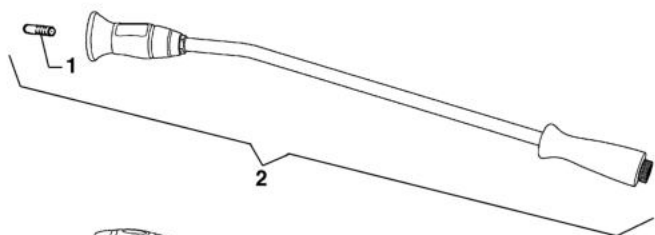

PW 170 C High-pressure washer

Документы

Deck

Engine

Hose reel

Accessories

изображение Deck

Ref.Nu	Qty	Part number	Description	Validity from	Validity till	Notes	Bulletin
1	1	CH04770186B	Cover				
2	5	CH12020059	Screw				
3	1	CH28030325	Fittings				
4	1	CH73040238	Water pump				
5	1	CH28110023	Washer				
6	1	CH70020265	Hose reel kit				
7	1	CH06040010	Nut				
8	2	CH28110023	Washer				
9	1	CH32060268	Frame				
10	1	CH00170012	Wheel axle				
11	2	CH28100040	Wheel				
12	2	CH00090273	Ring				
13	2	CH04020278	Wheel cover				
14	2	CH28110015	Washer				
15	2	CH06040001	Nut				
16	3	CH36250057	Screw				
17	4	CH36250058	Screw				
18	6	CH36250058	Screw				
19	1	CH32060267	Frame				
20	1	CH32080586	Tube				
21	1	CH24340046	Cable holder				
22	1	CH30290018	Tank				
23	1	CH32000060	Cap				
24	1	CH30020573	Support				
25	2	CH01990164	Wheel kit				
26	1	CH05310158	Detergent tank kit				
27		-	Not available for this product				
28	1	CH3215513100	Labels kit				

изображение Hose reel

Ref.Nu	Qty	Part number	Description	Validity from	Validity till	Notes	Bulletin
1	1	CH24310007	Knob				
2	1	CH18040005	Handle				
3	1	CH30020568	Support				
4	4	CH36250061	Screw				
5	2	CH06020055	Disk				
6	2	CH06020054	Body				
8	8	CH36250061	Screw				
9	1	CH30020568	Support				
10	1	CH20000110	Nipple				
11	1	CH18020225	Spring				
12	4	CH36250059	Screw				
13	1	CH20000109	Fittings				
14	1	CH36050106	Screw				
15	1	CH12100170	O-ring				
16	1	CH00090279	Ring				
17	2	CH36250059	Screw				
18	1	CH24080158	Shoe				
19	1	CH18020234	Spring				
20	1	CH04240387	Support				
21	1	CH30210036	Plug				
22	1	CH18170067	Knob				
23	1	CH50270023	Locking kit				
25	1	CH32080978	Tube				
26	1	CH01990165	Complete knob				