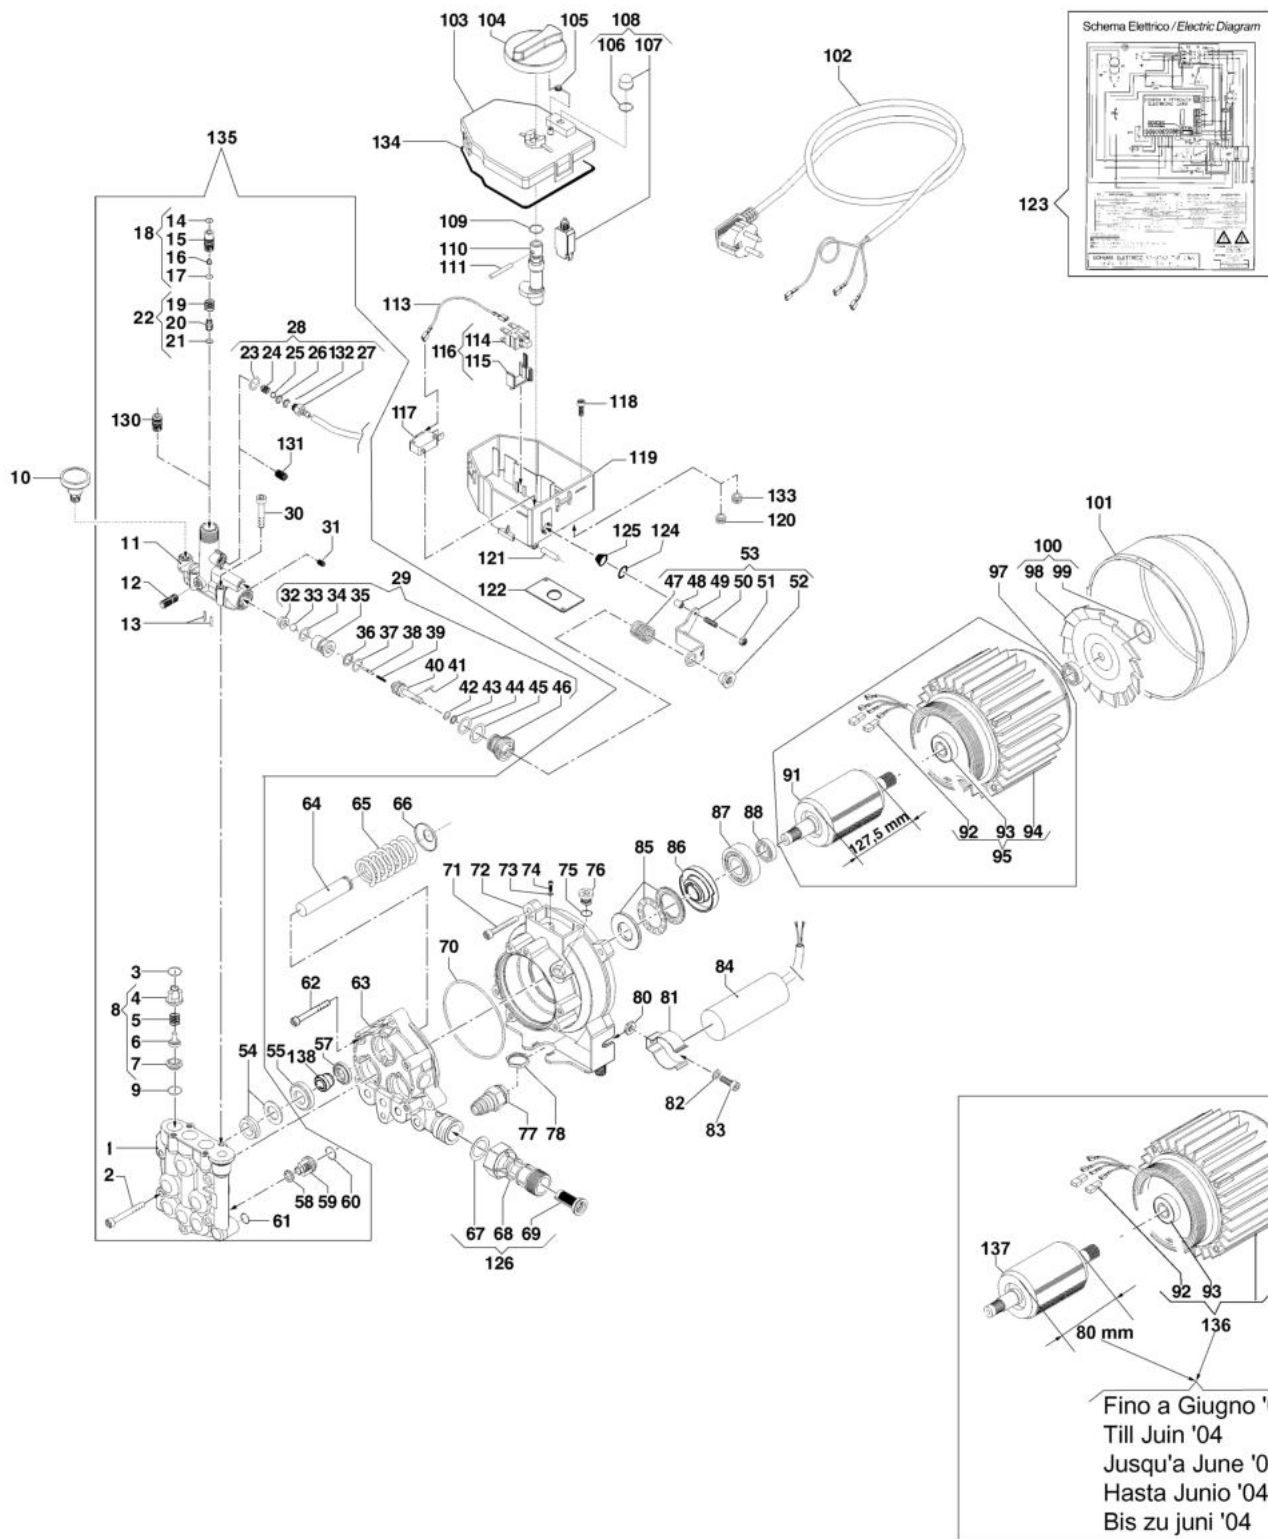

PW 170 C High-pressure washer

Документы

Deck

Engine

Hose reel

Accessories

изображение Deck

Ref.Nu	Qty	Part number	Description	Validity from	Validity till	Notes	Bulletin
1	1	CH04770186B	Cover				
2	5	CH12020059	Screw				
3	1	CH28030325	Fittings				
4	1	CH73040238	Water pump				
5	1	CH28110023	Washer				
6	1	CH70020265	Hose reel kit				
7	1	CH06040010	Nut				
8	2	CH28110023	Washer				
9	1	CH32060268	Frame				
10	1	CH00170012	Wheel axle				
11	2	CH28100040	Wheel				
12	2	CH00090273	Ring				
13	2	CH04020278	Wheel cover				
14	2	CH28110015	Washer				
15	2	CH06040001	Nut				
16	3	CH36250057	Screw				
17	4	CH36250058	Screw				
18	6	CH36250058	Screw				
19	1	CH32060267	Frame				
20	1	CH32080586	Tube				
21	1	CH24340046	Cable holder				
22	1	CH30290018	Tank				
23	1	CH32000060	Cap				
24	1	CH30020573	Support				
25	2	CH01990164	Wheel kit				
26	1	CH05310158	Detergent tank kit				
27		-	Not available for this product				
28	1	CH3215513100	Labels kit				