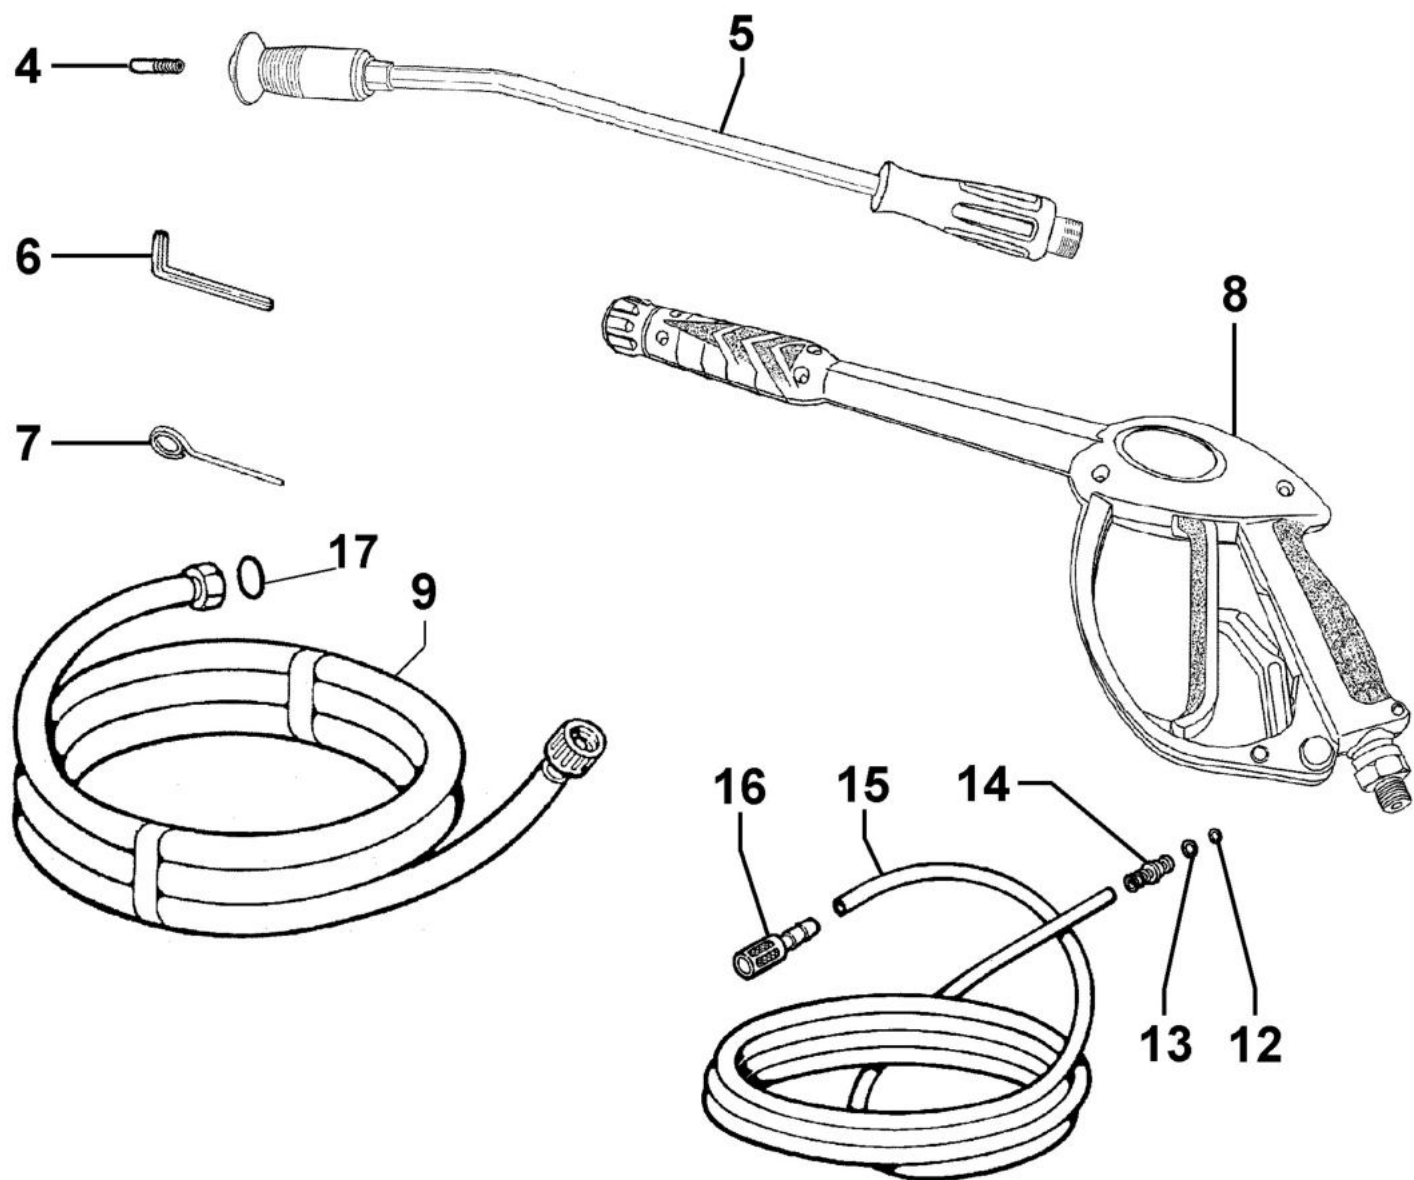

изображение Accessories

Ref.Nu	Qty	Part number	Description	Validity from	Validity till	Notes	Bulletin
4	1	CH34000343	Nozzle				
5	1	CH33010920	Lance				
6	1	CH04540037	Bushing				
7	1	CH04550013	Needle				
8	1	CH24100117A	Spray gun kit				
9	1	68500025	H.p. hose kit				
12	1	CH12100469	Gasket				
13	1	CH12100014	O-ring				
14	1	CH28000101	Fitting				
15	1	CH32080829	Tube				
16	1	CH10020109	Filter				
17	1	CH12100218	O-ring