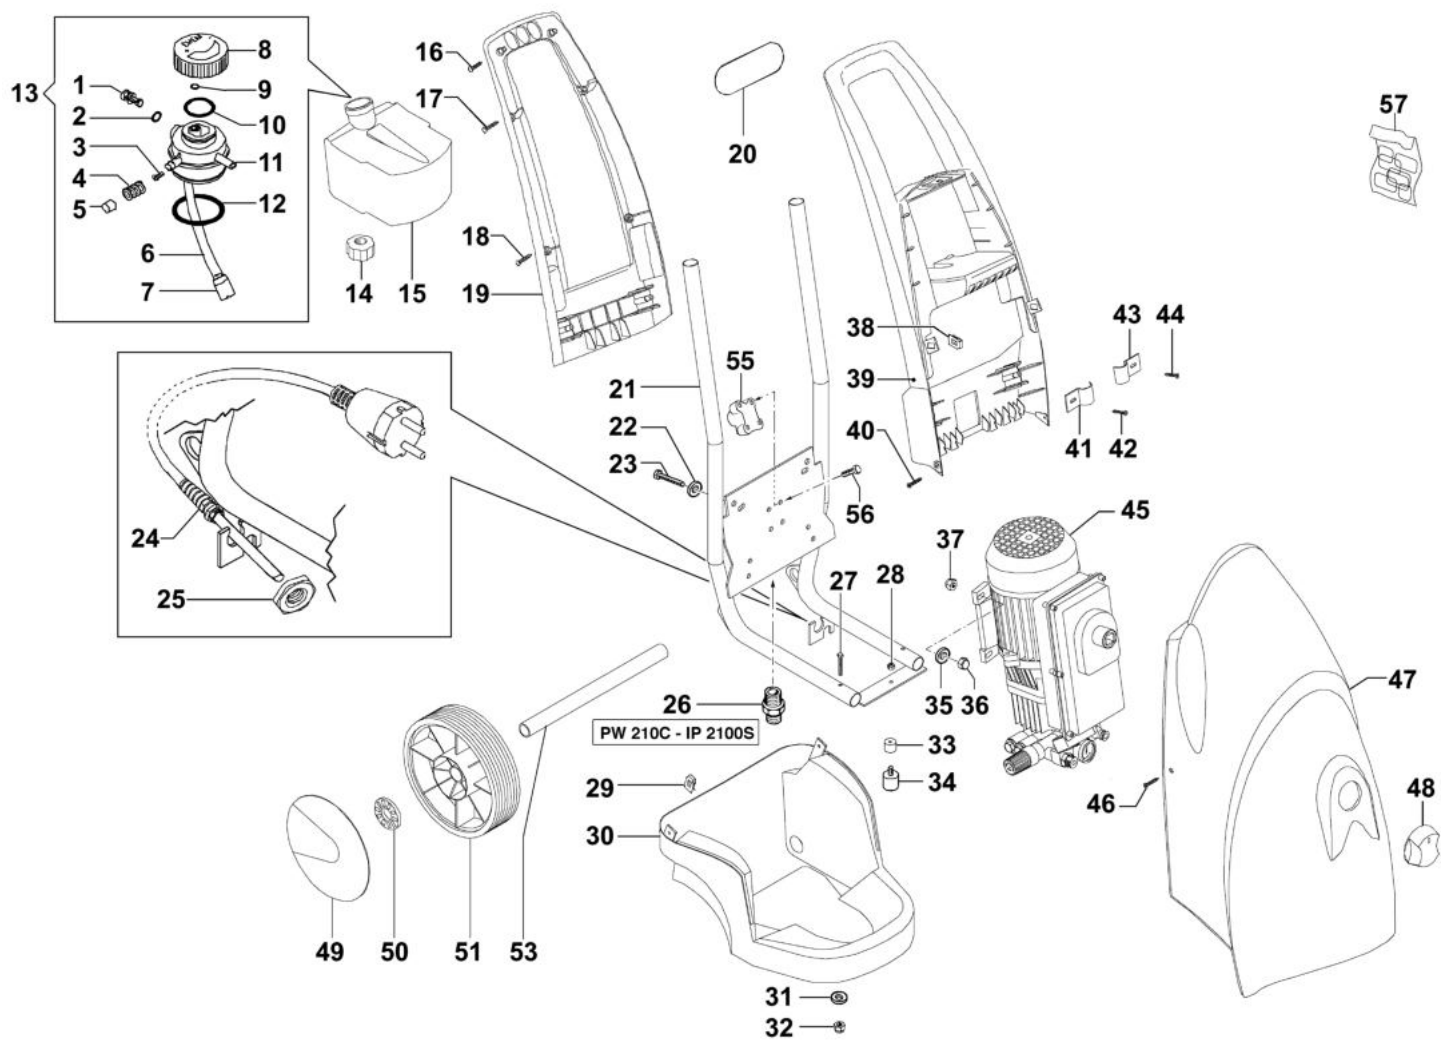

PW 190 High-pressure washer

Документы

[Deck](#)

[Engine](#)

[Water pump](#)

[Accessories](#)

изображение Deck

Ref.Nu	Qty	Part number	Description	Validity from	Validity till	Notes	Bulletin
1	1	CH32020261	Cap				
2	1	CH12100417	O-ring				
3	1	CH36000101	Valve				
4	1	CH18020209	Spring				
5	1	CH32000081	Cap				
6	1	CH32080828	Tube				
7	1	CH10020109	Filter				
8	1	CH18170061	Cap				
9	1	CH12100014	O-ring				
10	1	CH12100203	O-ring				
11	1	CH32000079A	Cap				
12	1	CH12100200	O-ring				
13	1	CH33120007	Cap				
14	1	CH12270037	Ring nut				
15	1	CH30290016	Tank				
16	2	CH36230028	Screw				
17	2	CH36230029	Screw				
18	2	CH36230029	Screw				
19	1	CH14110027	Handle				
20	1	CH12100216	O-ring				
21	1	CH32060284	Frame				
22	4	CH28110016	Washer				
23	4	CH36070018	Screw				
24	1	CH24340027	Cable holder				
25	1	CH12270028	Ring nut				
26	1	CH20000007	Nipple				
27	2	CH36230017	Screw				
28	1	CH06040011	Nut				
29	2	CH24030087	Plate				
30	1	CH04790104	Cover kit				
31	2	CH28110092	Washer				
32	2	CH06040046	Nut				
33	1	CH06010225	Spacer				
34	1	CH30020567	Support				
35	4	CH28110016	Washer				
36	4	CH06040039	Nut				
37	4	CH06000063	Nut				
38	3	CH24030085	Plate				
39	1	CH04790102	Cover				
40	2	CH36230021	Screw				
41	2	CH30020554	Support				
42	2	CH36230021	Screw				
43	2	CH30020556	Support				
44	2	CH36230021	Screw				

изображение Deck

Ref.Nu	Qty	Part number	Description	Validity from	Validity till	Notes	Bulletin
45	1	CH73010407	Water pump				
46	3	CH36200003	Screw				
47	1	CH04790106	Cover				
48	1	CH18170062	Knob				
49	2	CH04020293	Wheel cover				
50	2	CH00090260	Ring				
51	2	CH28100049	Wheel				
53	1	CH00170011	Wheel axle				
55	1	CH28033382	Support				
56	4	CH36070015	Screw				
57	1	CH3215593400	Labels kit				