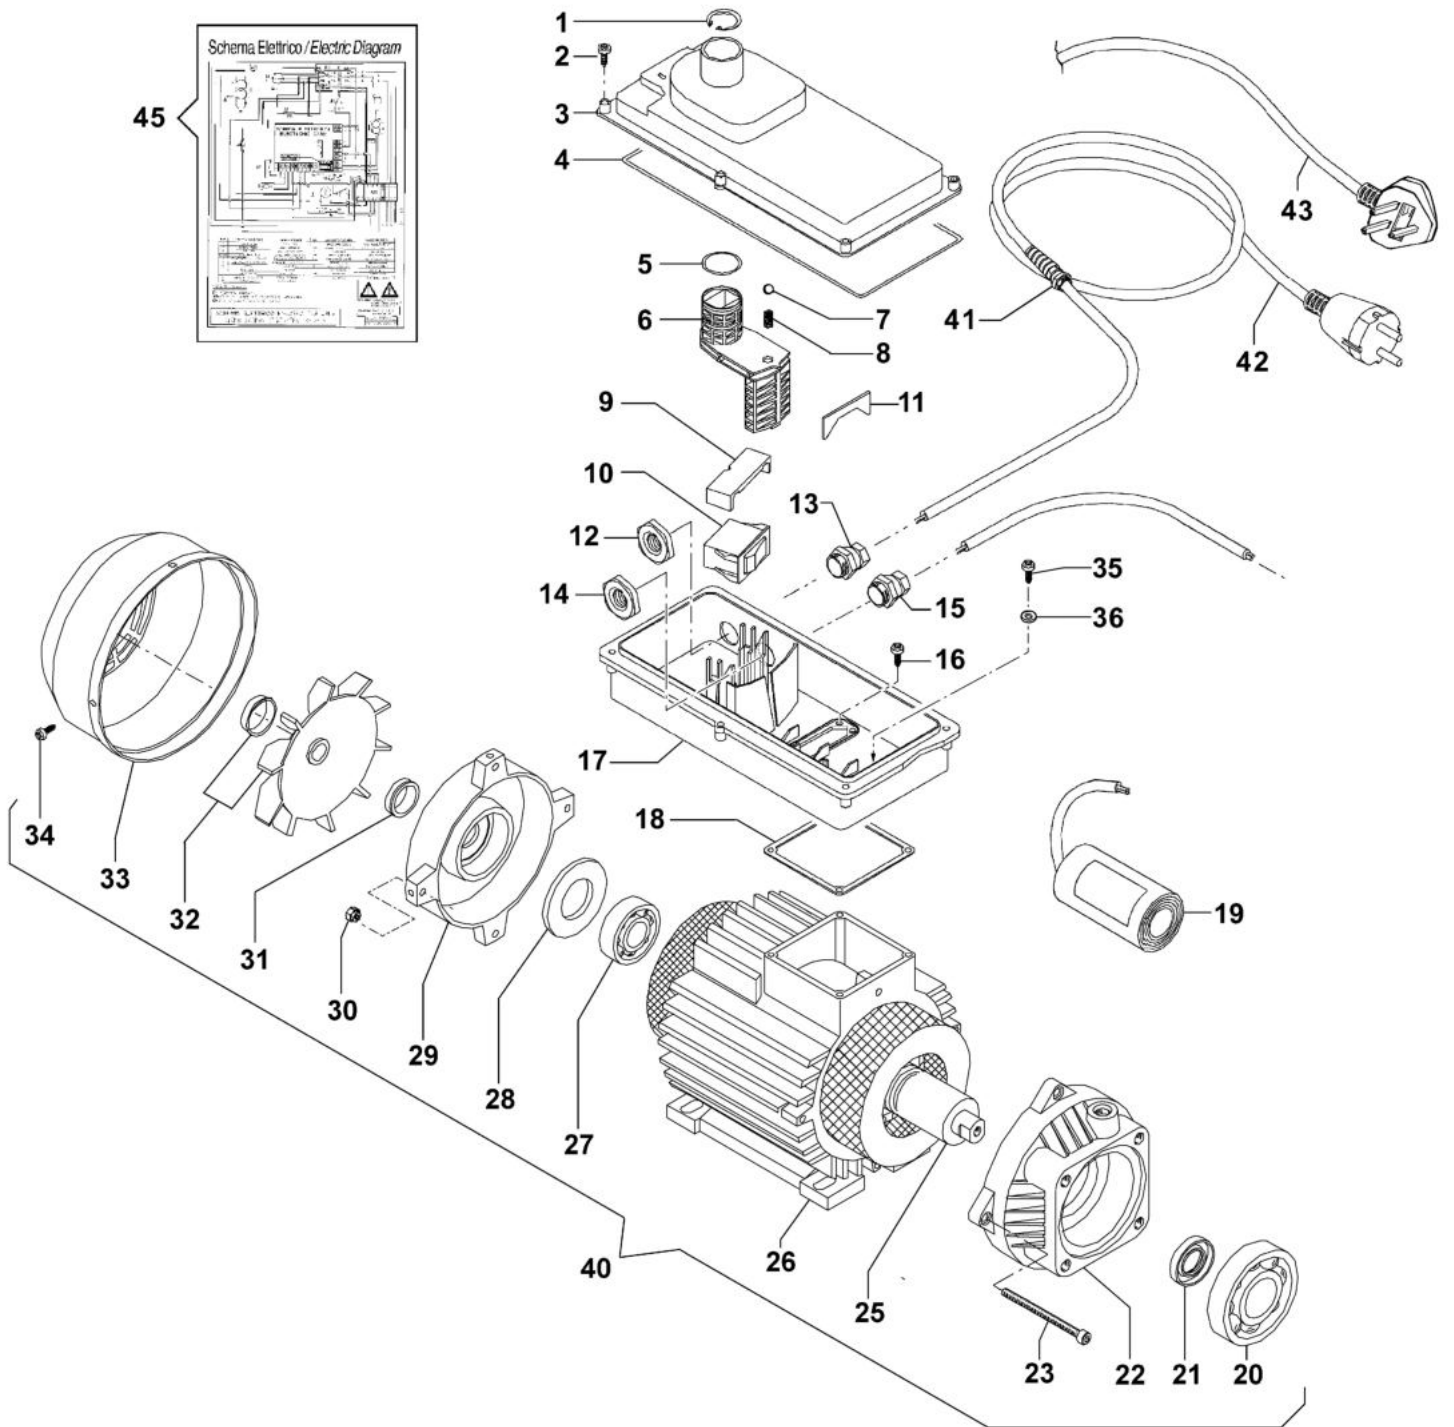

PW 190 High-pressure washer

Документы

[Deck](#)

[Engine](#)

[Water pump](#)

[Accessories](#)

изображение Deck

Ref.Nu	Qty	Part number	Description	Validity from	Validity till	Notes	Bulletin
1	1	CH32020261	Cap				
2	1	CH12100417	O-ring				
3	1	CH36000101	Valve				
4	1	CH18020209	Spring				
5	1	CH32000081	Cap				
6	1	CH32080828	Tube				
7	1	CH10020109	Filter				
8	1	CH18170061	Cap				
9	1	CH12100014	O-ring				
10	1	CH12100203	O-ring				
11	1	CH32000079A	Cap				
12	1	CH12100200	O-ring				
13	1	CH33120007	Cap				
14	1	CH12270037	Ring nut				
15	1	CH30290016	Tank				
16	2	CH36230028	Screw				
17	2	CH36230029	Screw				
18	2	CH36230029	Screw				
19	1	CH14110027	Handle				
20	1	CH12100216	O-ring				
21	1	CH32060284	Frame				
22	4	CH28110016	Washer				
23	4	CH36070018	Screw				
24	1	CH24340027	Cable holder				
25	1	CH12270028	Ring nut				
26	1	CH20000007	Nipple				
27	2	CH36230017	Screw				
28	1	CH06040011	Nut				
29	2	CH24030087	Plate				
30	1	CH04790104	Cover kit				
31	2	CH28110092	Washer				
32	2	CH06040046	Nut				
33	1	CH06010225	Spacer				
34	1	CH30020567	Support				
35	4	CH28110016	Washer				
36	4	CH06040039	Nut				
37	4	CH06000063	Nut				
38	3	CH24030085	Plate				
39	1	CH04790102	Cover				
40	2	CH36230021	Screw				
41	2	CH30020554	Support				
42	2	CH36230021	Screw				
43	2	CH30020556	Support				
44	2	CH36230021	Screw				

изображение Deck

Ref.Nu	Qty	Part number	Description	Validity from	Validity till	Notes	Bulletin
45	1	CH73010407	Water pump				
46	3	CH36200003	Screw				
47	1	CH04790106	Cover				
48	1	CH18170062	Knob				
49	2	CH04020293	Wheel cover				
50	2	CH00090260	Ring				
51	2	CH28100049	Wheel				
53	1	CH00170011	Wheel axle				
55	1	CH28033382	Support				
56	4	CH36070015	Screw				
57	1	CH3215593400	Labels kit				