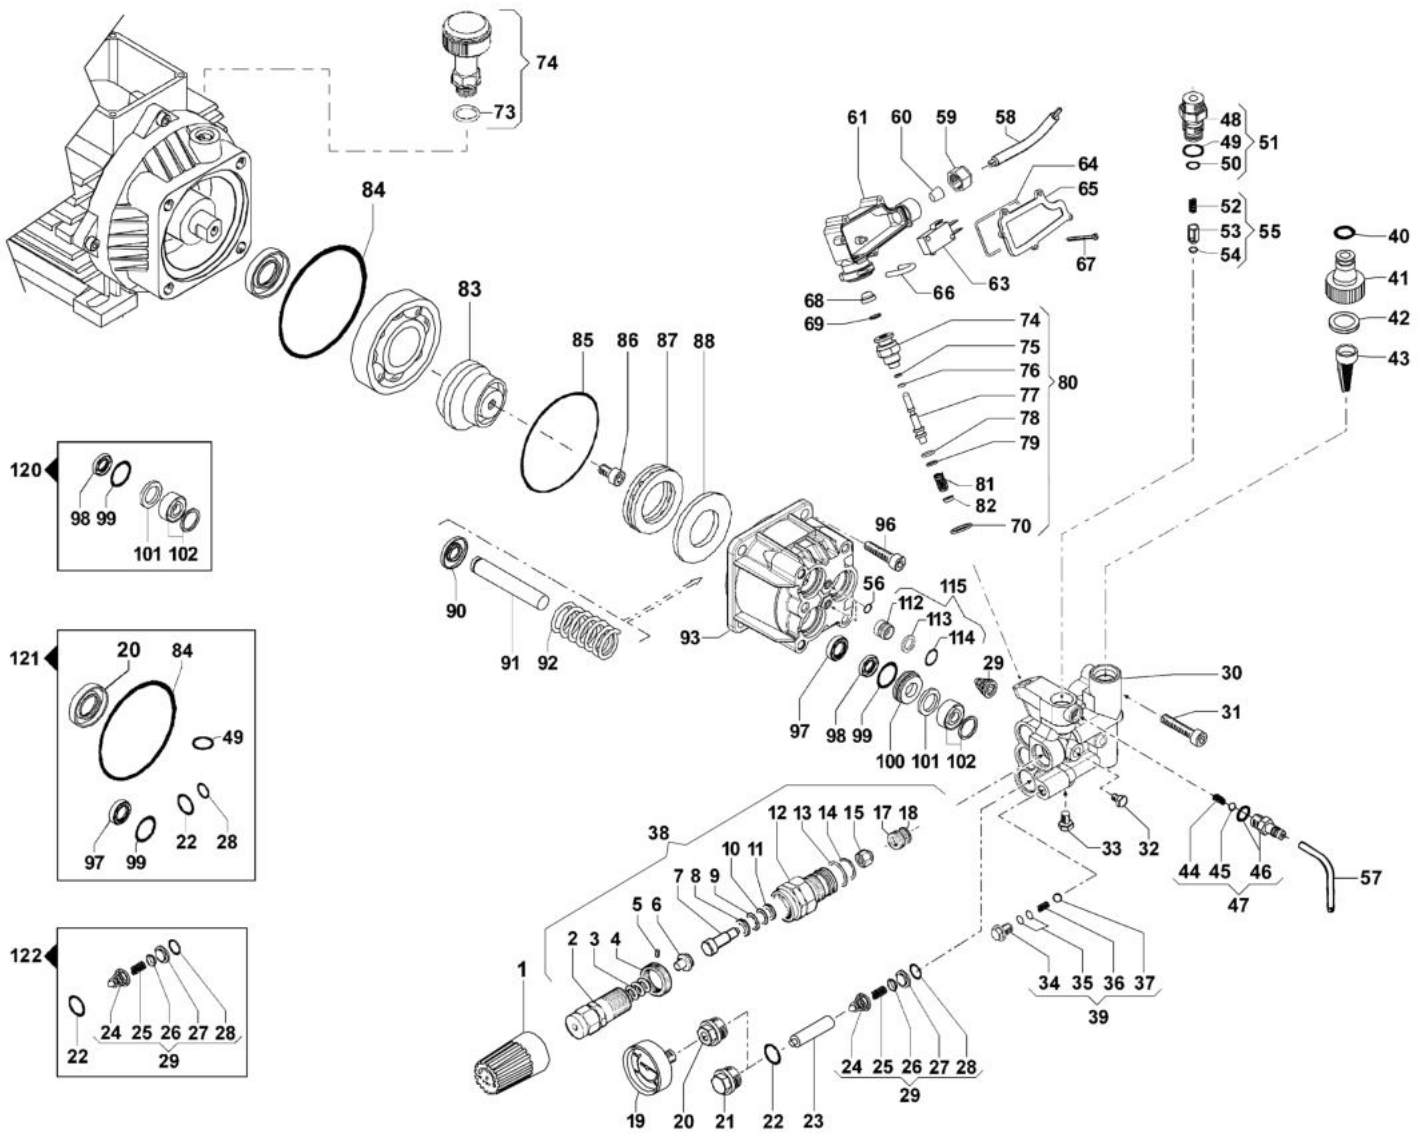

изображение Water pump

Ref.Nu	Qty	Part number	Description	Validity from	Validity till	Notes	Bulletin
1	1	CH18170064	Knob				
2	1	CH02040073	Bushing				
3	1	CH12150584	Regulation valve				
4	1	CH12270022	Ring nut				
5	1	CH36220049	Screw				
6	1	CH00090367	Spacer				
7	1	CH24090148	Rod				
8	1	CH00090365	Ring				
9	1	CH12100406	O-ring				
10	1	CH12100159	Gasket				
11	1	CH00090366	Ring				
12	1	CH02040071	Bushing				
13	1	CH12100615	Gasket				
14	1	CH12100616	Gasket				
15	1	CH30020673	Support				
17	1	CH30090013A	Valve				
18	1	CH12100403	O-ring				
19	1	CH18160125	Pressure gauge				
20	1	CH32020318	Cap				
21	3	CH32020236	Cap				
22	6	CH12100151	O-ring				
23	2	CH06010273	Spacer				
24	6	CH12050037	Thrust bearing				
25	6	CH18020227	Spring				
26	6	CH36040028	Valve				
27	6	CH30090170	Valve case				
28	6	CH12100049	O-ring				
29	6	CH12200058	Reed valve kit				
30	1	CH32180377	Compl. top cover				
31	4	CH36090097	Screw				
32	1	CH32020018	Cap				
33	1	CH32020018	Cap				
34	1	CH32020319	Cap				
35	2	CH12100463	Gasket				
36	1	CH18020277	Spring				
37	1	CH30030033	Ball				
38	1	CH12150584	Regulation valve				
39	1	CH50330010	Cap				
40	1	CH12100057	O-ring				
41	1	CH28030524	Fitting				
42	1	CH12090111	Gasket				
43	1	CH10020132A	Water filter				
44	1	CH18020180	Spring				
45	1	CH30030024	Ball