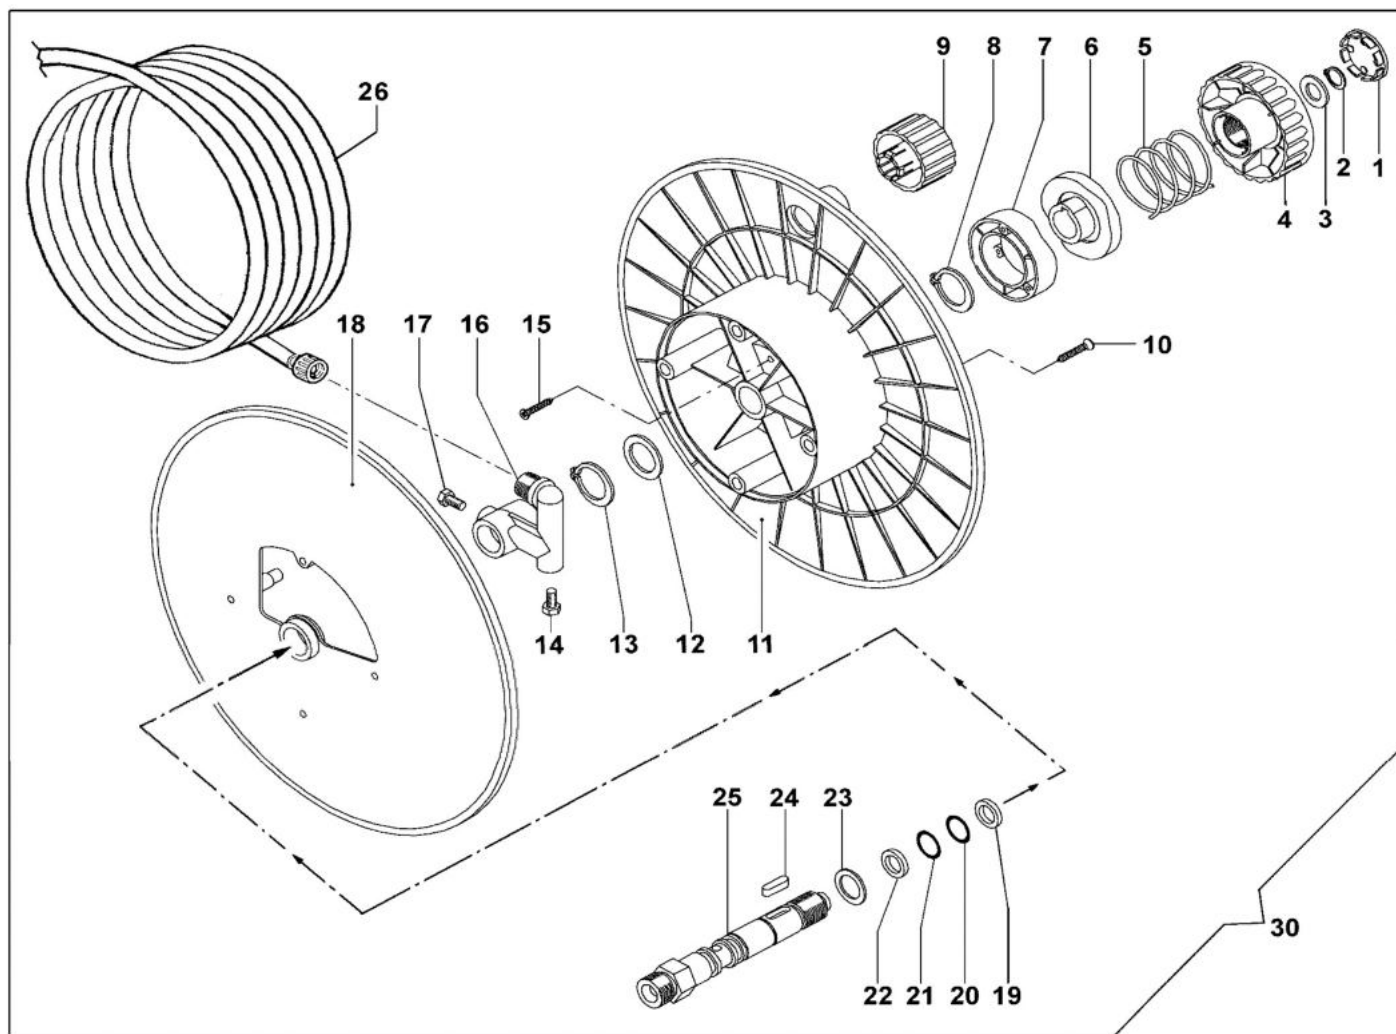

изображение Hose reel

Ref.Nu	Qty	Part number	Description	Validity from	Validity till	Notes	Bulletin
1	1	CH32020270	Cap				
2	1	CH30190043	Snap ring				
3	1	CH28110015	Washer				
4	1	CH36060014	Clamp				
5	1	CH18020211	Spring				
6	1	CH04680002	Cam				
7	1	CH04680001	Cam				
8	1	CH30190042	Snap ring				
9	1	CH24310007	Knob				
10	4	CH36230015	Screw				
11	1	CH06020052	Disk				
12	1	CH28120080	Washer				
13	1	CH30190042	Snap ring				
14	1	CH32020018	Cap				
15	3	CH36230019	Screw				
16	1	CH28030480	Fittings				
17	1	CH32020018	Cap				
18	1	CH06020051	Disk				
19	1	CH00090165	Ring				
20	1	CH12100232	O-ring				
21	1	CH12100232	O-ring				
22	1	CH00090165	Ring				
23	1	CH28120080	Washer				
24	1	CH16020059	Key				
25	1	CH24080151	Fittings				
26	1	68500026	H.p. hose kit				
30	1	CH70020255	Complete hose reel with h.p.hose