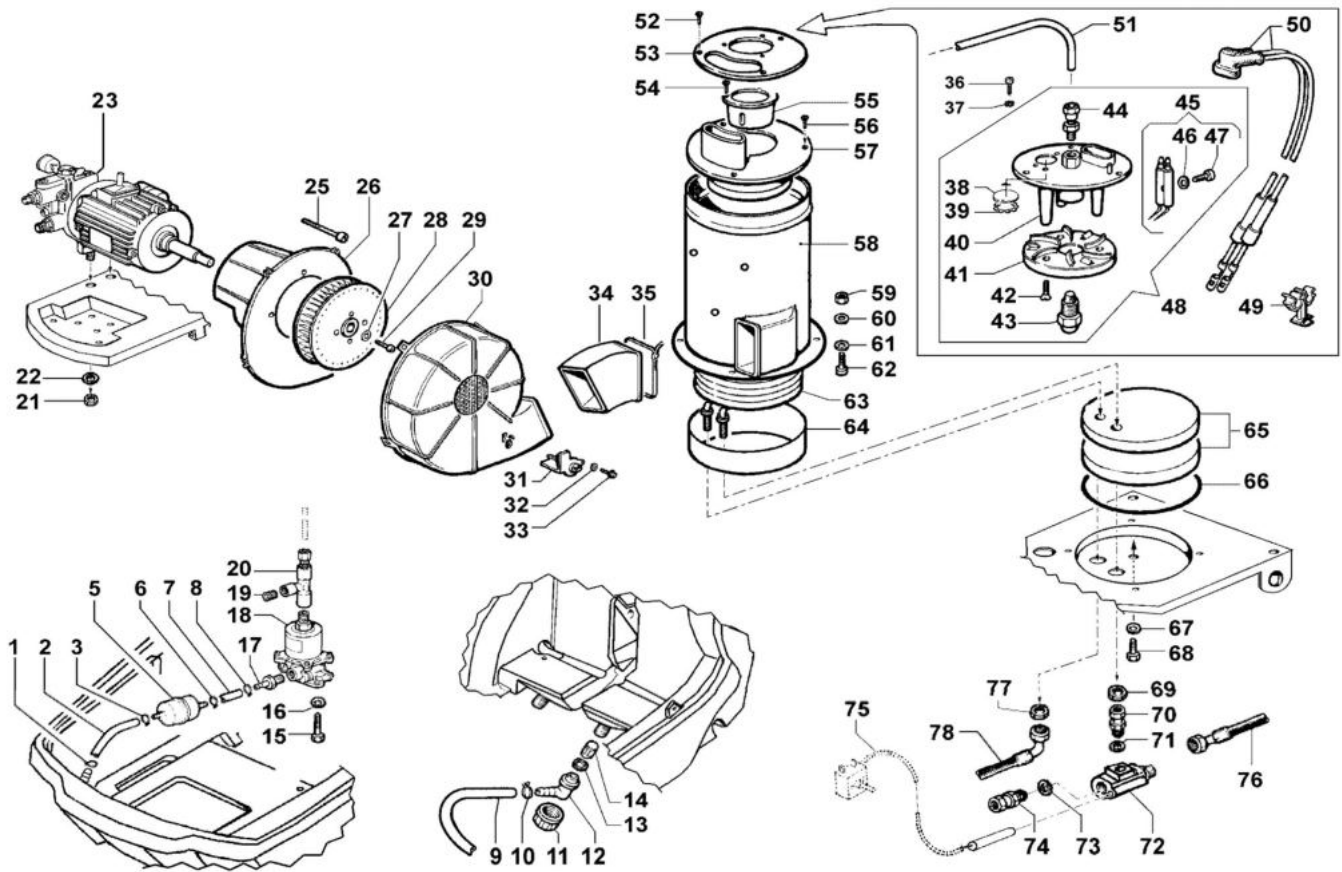

изображение Boiler

Ref.Nu	Qty	Part number	Description	Validity from	Validity till	Notes	Bulletin
1	1	CH10030003	Band				
2	1	CH32080997	Diesel hose				
3	1	CH10030003	Band				
5	1	CH10020120	Diesel filter				
6	1	CH10030003	Band				
7	1	CH32081044	Diesel hose				
8	1	CH10030003	Band				
9	1	CH32080705	Detergent hose				
10	2	CH10030059	Band				
11	1	CH12230052	Wing nut				
12	1	CH28030371	Fitting				
13	1	CH12090104	Gasket				
14	1	CH10020078	Detergent suction filter				
15	2	CH36070106	Hexagonal screw				
16	2	CH28070011	Washer				
17	1	CH28030408A	Coupling				
18	1	CH24220010	Diesel pump				
19	1	CH32000017	Cap				
20	1	CH28030486	Coupling				
21	2	CH06040079	Nut				
22	2	CH28110016	Washer				
23	1	CH73010930	Water pump				
25	4	CH36250070	Screw				
26	1	CH04660031	Shraud cover				
27	1	CH28070011	Washer				
28	1	CH36320089	Fan				
29	1	CH36090034	Screw				
30	1	CH04040033	Shraud cover				
31	1	CH04660026	Shutter				
32	1	CH28110006	Washer				
33	1	CH36250049	Screw				
34	1	CH18100024	Sleeve				
35	2	CH10030076	Band				
36	3	CH36250038	Screw				
37	3	CH28070013	Washer				
38	1	CH32000074	Cap				
39	1	CH30190035	Snap ring				
40	1	CH06020047	Electrode holder disc				
41	1	CH06020057	Air turbolence ring				
42	3	CH36080004	Screw				
43	1	CH34000820R	Nozzle (diesel)				
44	1	CH28030322	Fitting				
45	1	CH08050023	Bifilar electrode kit				
46	1	CH28110080	Washer