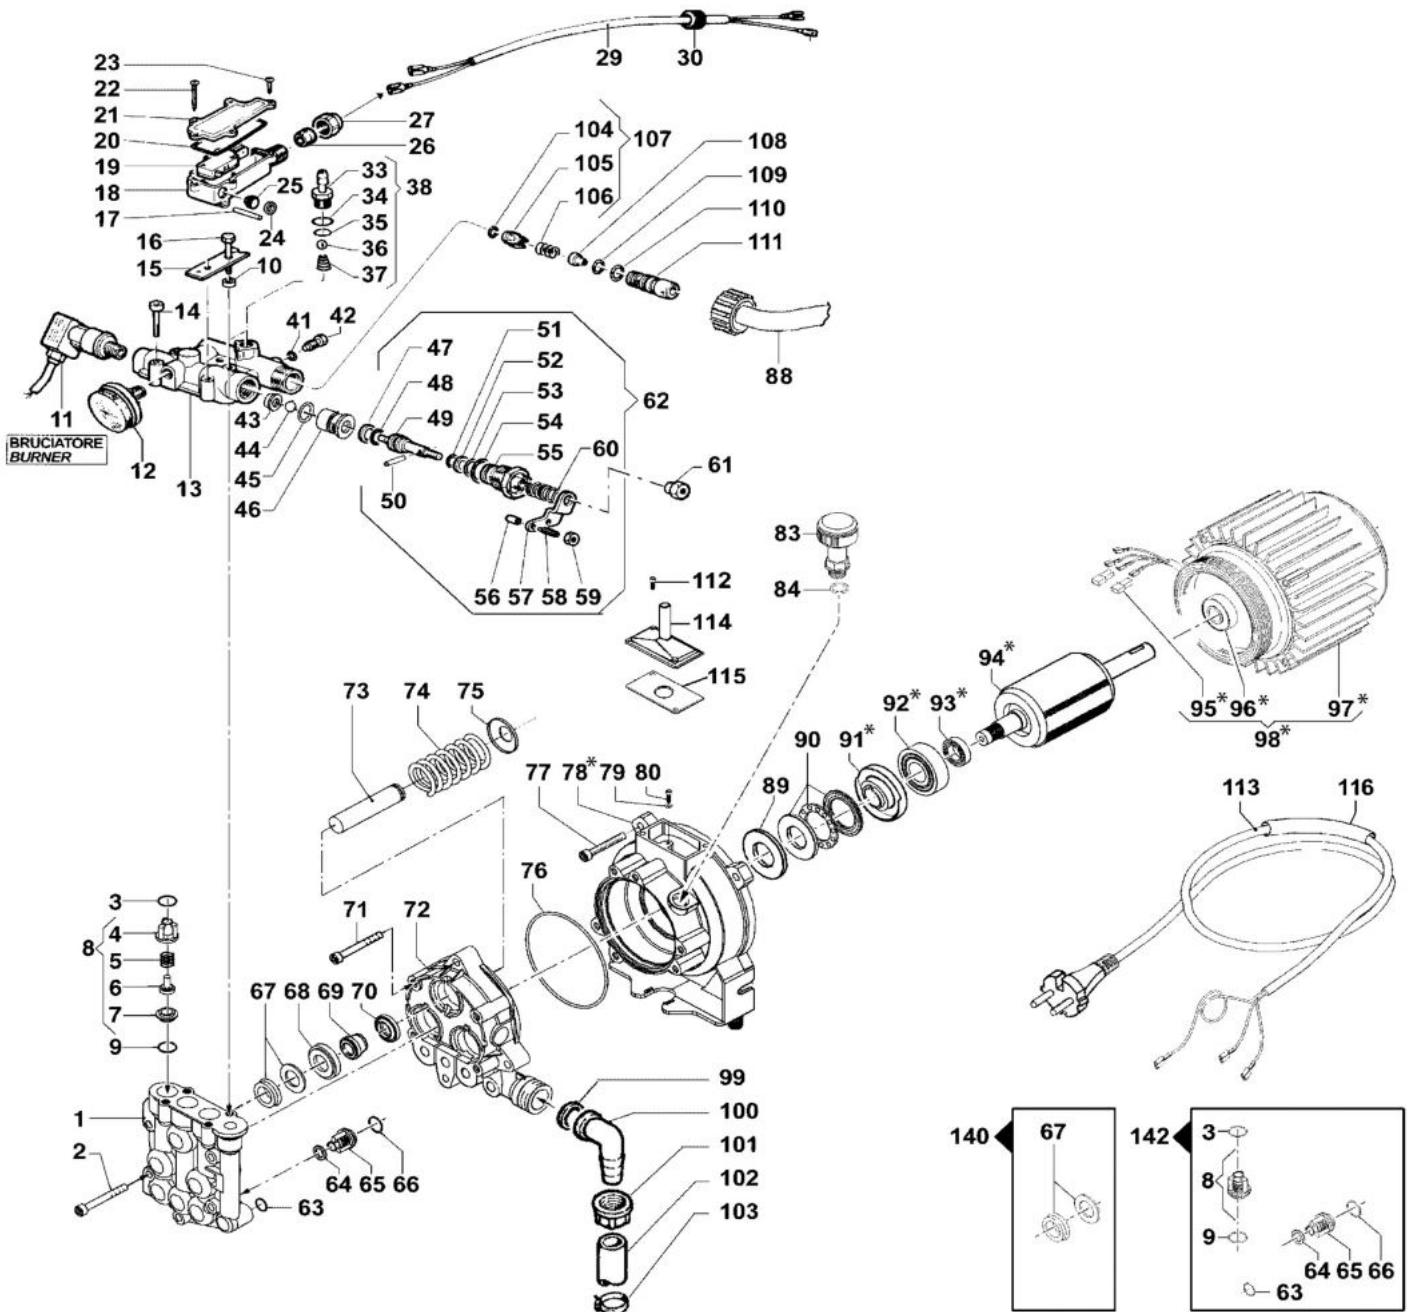

изображение Deck

Ref.Nu	Qty	Part number	Description	Validity from	Validity till	Notes	Bulletin
1	1	CH04020283	Right grid cover				
2	1	CH04770274	Cover kit				
3	1	CH04020282	Left grid cover				
4	2	CH36230031	Screw				
5	1	CH32060282	Central frame				
6	6	CH36090058	Screw				
7	6	CH28110016	Washer				
8	6	CH28110016	Washer				
9	6	CH06040039	Nut				
10	3	CH36090058	Screw				
11	3	CH28110016	Washer				
12	1	CH28100067A	Wheel				
13	3	CH28110016	Washer				
14	3	CH06040039	Nut				
15	1	CH30020587	Internal hose reel support				
16	4	CH36050103	Special screw				
17	1	CH12270003	Ring nut for cable holder				
18	1	CH24340022	Cable holder				
19	2	CH24030084	Plate				
20	1	CH32060283B	Tank / Frame				
21	1	CH32000091	Diesel plug				
22	1	CH24340051	Gasket				
23	1	CH32000090	Detergent plug				
24	1	CH24340050	Gasket				
25	1	CH30020581	Upper accessories support				
26	1	CH30020580	Lower accessories support				
27	1	CH10030069	Band				
28	1	CH12230052	Wing nut				
29	1	CH28000098	Straight hose tail				
30	1	CH12090111	Gasket				
31	1	CH28250051	M/f reduction				
32	1	CH24040170	Suction plate				
33	2	CH06040039	Nut				
34	4	CH28110016	Washer				
35	2	CH36090058	Screw				
36	1	CH20000127	Fitting				
37	1	CH10020132A	Water filter				
38	1	CH28030325	Fittings				
39	3	CH36210013	Special screw				
40	1	CH30020586	External hose reel support				
41	1	CH00170013	Wheel axle				
42	2	CH28120070	Washer				

изображение Deck

Ref.Nu	Qty	Part number	Description	Validity from	Validity till	Notes	Bulletin
43	2	CH28100035	Wheel				
44	2	CH00090179	Ring				
45	2	CH04020332	Wheel cover				
46	1	CH32157792	Labels kit				
77	1	CH12090091	Gasket				
78	1	CH24170054	Fitting				