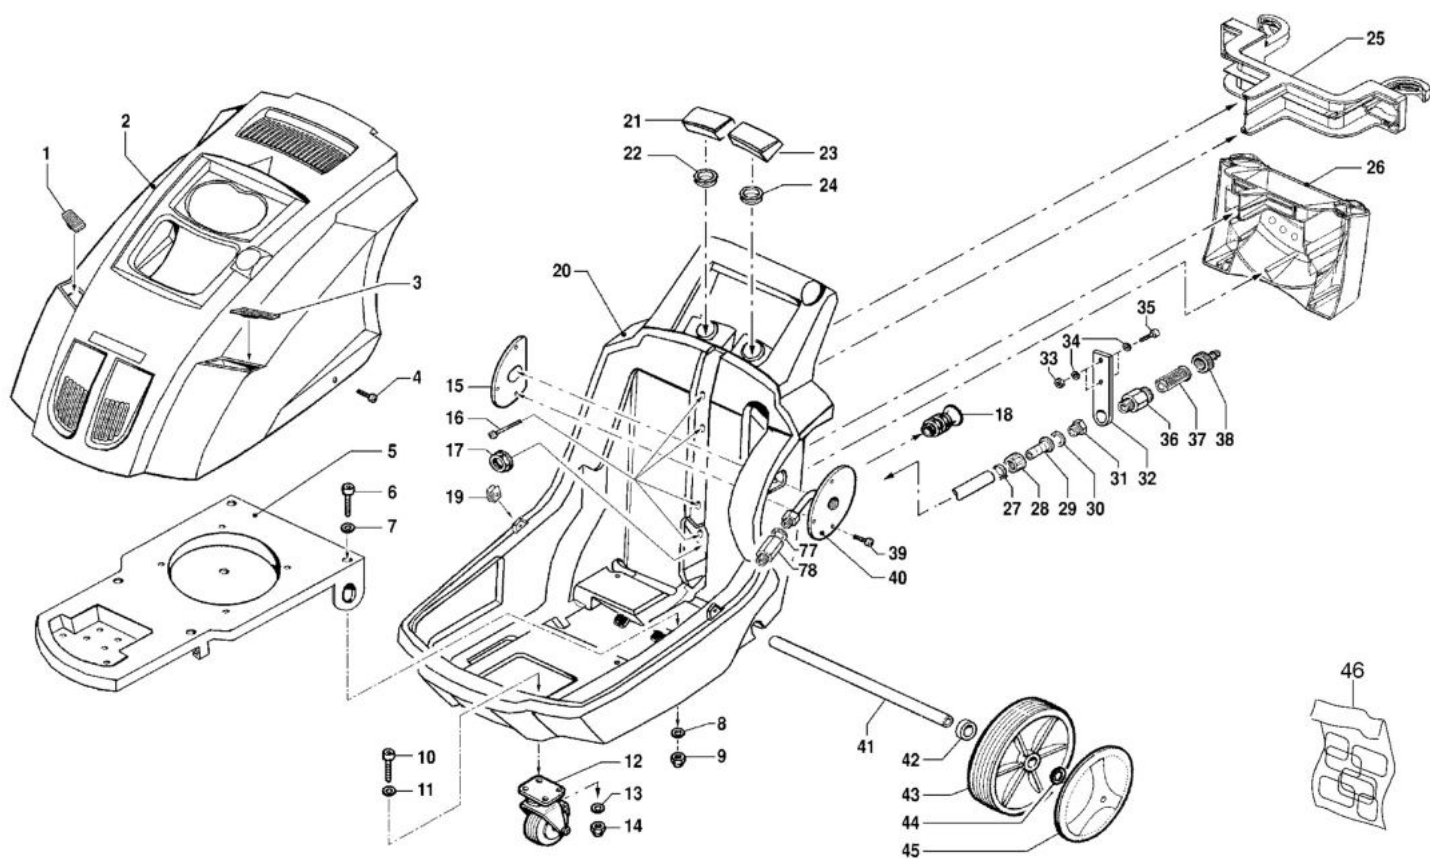

изображение Deck

Ref.Nu	Qty	Part number	Description	Validity from	Validity till	Notes	Bulletin
1	1	CH04020283	Right grid cover				
2	1	CH04770274	Cover kit				
3	1	CH04020282	Left grid cover				
4	2	CH36230031	Screw				
5	1	CH32060282	Central frame				
6	6	CH36090058	Screw				
7	6	CH28110016	Washer				
8	6	CH28110016	Washer				
9	6	CH06040039	Nut				
10	3	CH36090058	Screw				
11	3	CH28110016	Washer				
12	1	CH28100067A	Wheel				
13	3	CH28110016	Washer				
14	3	CH06040039	Nut				
15	1	CH30020587	Internal hose reel support				
16	4	CH36050103	Special screw				
17	1	CH12270003	Ring nut for cable holder				
18	1	CH24340022	Cable holder				
19	2	CH24030084	Plate				
20	1	CH32060283B	Tank / Frame				
21	1	CH32000091	Diesel plug				
22	1	CH24340051	Gasket				
23	1	CH32000090	Detergent plug				
24	1	CH24340050	Gasket				
25	1	CH30020581	Upper accessories support				
26	1	CH30020580	Lower accessories support				
27	1	CH10030069	Band				
28	1	CH12230052	Wing nut				
29	1	CH28000098	Straight hose tail				
30	1	CH12090111	Gasket				
31	1	CH28250051	M/f reduction				
32	1	CH24040170	Suction plate				
33	2	CH06040039	Nut				
34	4	CH28110016	Washer				
35	2	CH36090058	Screw				
36	1	CH20000127	Fitting				
37	1	CH10020132A	Water filter				
38	1	CH28030325	Fittings				
39	3	CH36210013	Special screw				
40	1	CH30020586	External hose reel support				
41	1	CH00170013	Wheel axle				
42	2	CH28120070	Washer				

изображение Deck

Ref.Nu	Qty	Part number	Description	Validity from	Validity till	Notes	Bulletin
43	2	CH28100035	Wheel				
44	2	CH00090179	Ring				
45	2	CH04020332	Wheel cover				
46	1	CH32157792	Labels kit				
77	1	CH12090091	Gasket				
78	1	CH24170054	Fitting				