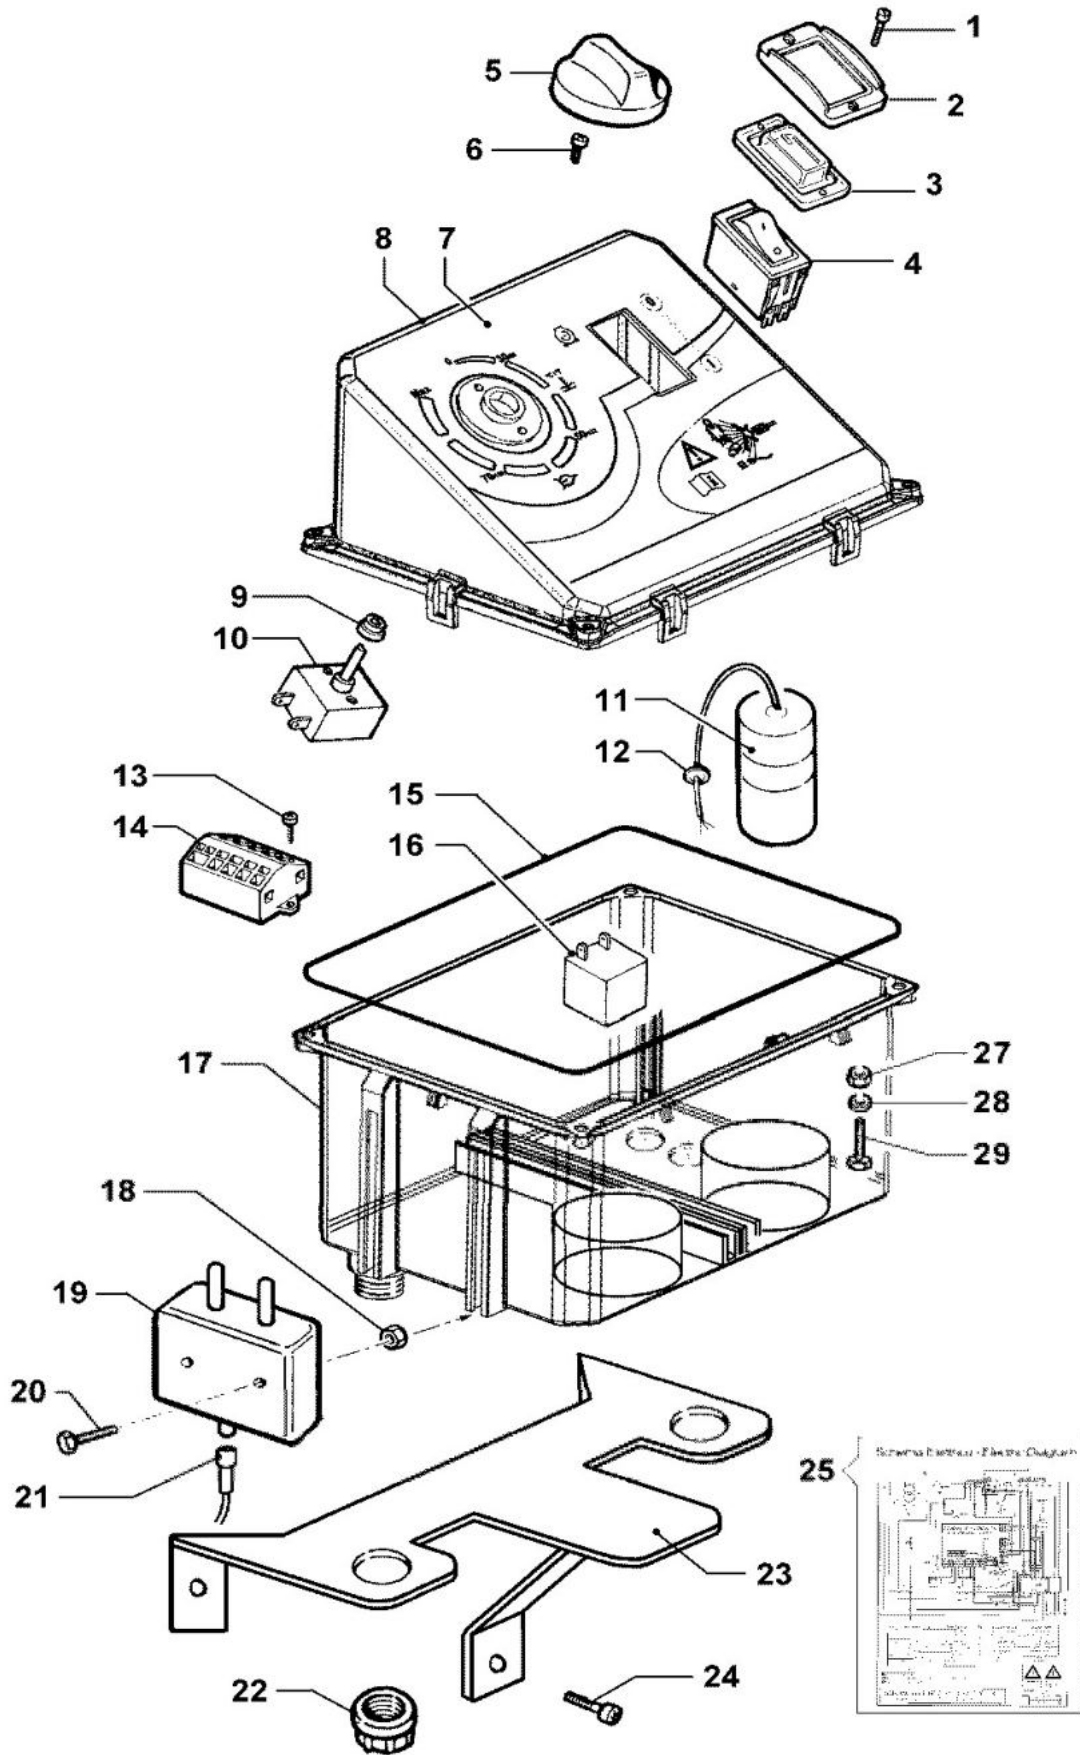

изображение Electric diagram

Ref.Nu	Qty	Part number	Description	Validity from	Validity till	Notes	Bulletin
1	2	CH36250003	Screw				
2	1	CH04600030	Switch cover				
3	1	CH24160095	Switch protection				
4	1	CH14100061	Switch				
5	1	301100001	Thermostat				
6	2	CH36230007	Screw				
7	1	CH04570042	Label				
8	1	CH04020280	Cover				
9	1	CH02040041	Thermostat bushing				
10	1	301100001	Thermostat				
11	1	CH04340329A	Condenser				
12	2	CH24340040	Cable holder				
13	2	CH36250074	Screw				
14	1	CH18050044	Clamp				
14	3	CH18050045	Clamp				
14	1	CH18050047	Clamp				
15	1	CH12100555	O-ring				
16	1	CH30430037	Burner delayer				
17	1	CH30010523	Electrical box				
18	2	CH06040061	Nut				
19	1	CH32260088A	H.t. transformer				
20	2	CH36090199	Screw				
21	1	CH04560305	H.t. transformer cable				
22	2	CH12230052	Wing nut				
23	1	CH30020590AR	Support				
24	3	CH28150015	Rivet				
25	1	CH16100952	Electric diagram (drawing)				
27	3	CH06040061	Nut				
28	1	CH28110037	Washer				
29	1	CH36070234	Screw