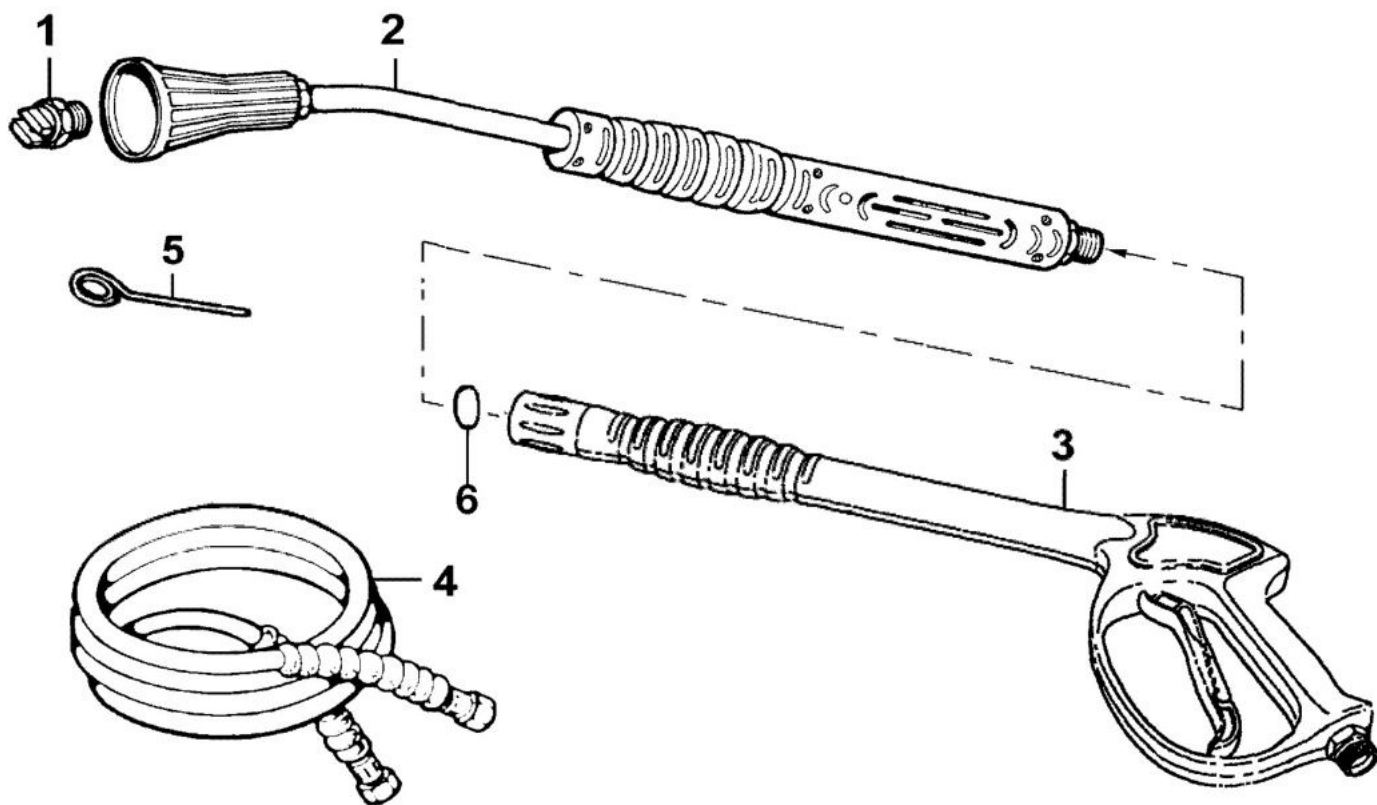

изображение Accessories

Ref.Nu	Qty	Part number	Description	Validity from	Validity till	Notes	Bulletin
1	1	CH34000709	Water nozzle				
2	1	68500039	Lance with adjustable nozzle				
3	1	68500031	Spray gun				
4	1	68500026	H.p. hose kit				
5	1	CH04550013	Needle				
6	1	CH12100084	O-ring