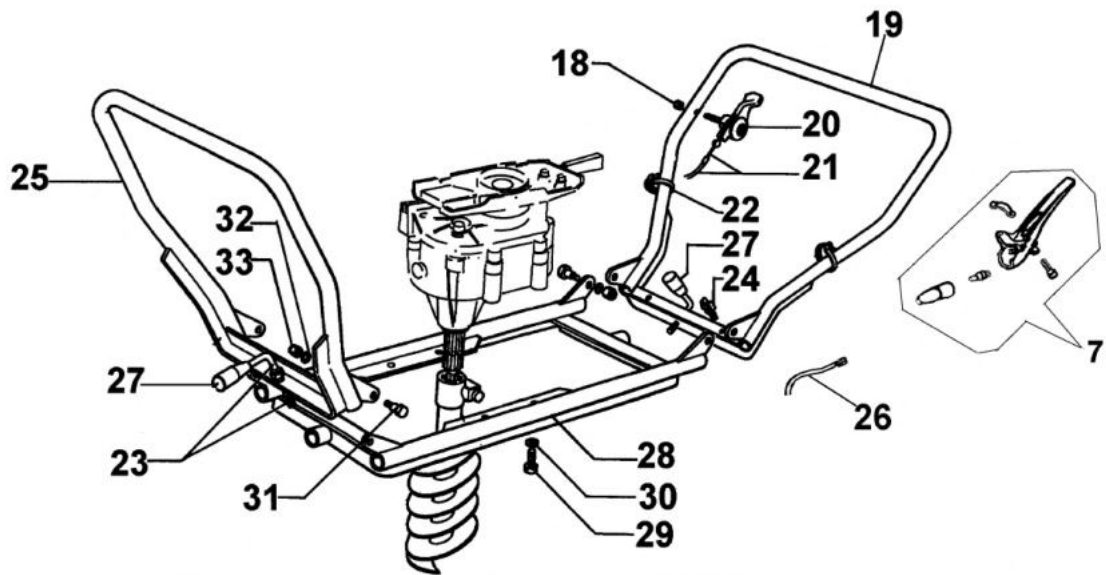

изображение Handle assy and drills

Ref.Nu	Qty	Part number	Description	Validity from	Validity till	Notes	Bulletin
1	1	375100028A	Single flute bit Ø8x100 cm				
1	1	375100029A	Single flute bit Ø10x100 cm				
1	1	375100030A	Single flute bit Ø15x100 cm				
1	1	375100031A	Single flute bit Ø20x100 cm				
2	1	375100088AR	Cap 10÷50 cm				
2	1	375100090A	Cap 8 cm				
3	1	375100091AR	Blade 8 cm				
3	1	375100092AR	Blade cm 10				
4	1	375100093AR	Blade cm 15				
4	1	375100094AR	Blade cm 20				
5	1	3802007R	Screw				
6	1	320000028R	Nut				
7	1	53032012	Throttle lever				
8	1	53030061	Single flute bit Ø25x85 cm				BT6-090-11/10
8	1	53030062	Single flute bit Ø30x85 cm				BT6-090-11/10
8	1	53030063	Single flute bit Ø35x85 cm				BT6-090-11/10
9	2	028000055R	Screw				
10	2	028000067A	Blade cm 25				
10	2	028000068A	Blade cm 30				
10	2	028000069A	Blade cm 35				
10	2	028000078A	Blade cm 40				
10	2	028200255	Blade for bit Ø45				
10	2	028200256	Blade for Ø50 bit				
11	2	006000091R	Nut				
12	1	028200252	Double flute bit Ø45x100 cm				
12	1	028200253	Double flute bit Ø50x100 cm				
12	1	028200297	Double flute bit Ø25x100 cm				
12	1	028200298	Double flute bit Ø30x100 cm				
12	1	028200299	Double flute bit Ø35x100 cm				
12	1	028200306	Double flute bit Ø40x100 cm				
13	1	028200289	Extension				BT6-090-11/10
14	1	028200287	Extension				BT6-090-11/10
15	1	028200354	Support + pin kit				BT6-090-11/10
16	1	375100115	Extension + cotter pin				
17	1	YN5137500	Plug				BT6-090-11/10
18	1	3914006R	Nut				
19	1	53010007	Handle