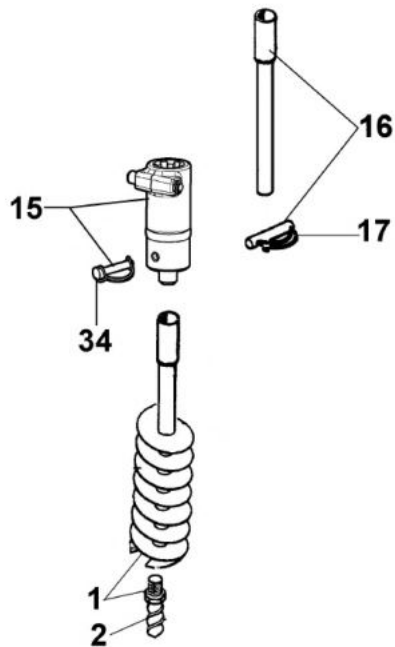

изображение Handle assy and drills

Ref.Nu	Qty	Part number	Description	Validity from	Validity till	Notes	Bulletin
1	1	375100028A	Single flute bit Ø8x100 cm				
1	1	375100029A	Single flute bit Ø10x100 cm				
1	1	375100030A	Single flute bit Ø15x100 cm				
1	1	375100031A	Single flute bit Ø20x100 cm				
2	1	375100088AR	Cap 10÷50 cm				
2	1	375100090A	Cap 8 cm				
3	1	375100091AR	Blade 8 cm				
3	1	375100092AR	Blade cm 10				
4	1	375100093AR	Blade cm 15				
4	1	375100094AR	Blade cm 20				
5	1	3802007R	Screw				
6	1	320000028R	Nut				
7	1	53032012	Throttle lever				
8	1	53030061	Single flute bit Ø25x85 cm				BT6-090-11/10
8	1	53030062	Single flute bit Ø30x85 cm				BT6-090-11/10
8	1	53030063	Single flute bit Ø35x85 cm				BT6-090-11/10
9	2	028000055R	Screw				
10	2	028000067A	Blade cm 25				
10	2	028000068A	Blade cm 30				
10	2	028000069A	Blade cm 35				
10	2	028000078A	Blade cm 40				
10	2	028200255	Blade for bit Ø45				
10	2	028200256	Blade for Ø50 bit				
11	2	006000091R	Nut				
12	1	028200252	Double flute bit Ø45x100 cm				
12	1	028200253	Double flute bit Ø50x100 cm				
12	1	028200297	Double flute bit Ø25x100 cm				
12	1	028200298	Double flute bit Ø30x100 cm				
12	1	028200299	Double flute bit Ø35x100 cm				
12	1	028200306	Double flute bit Ø40x100 cm				
13	1	028200289	Extension				BT6-090-11/10
14	1	028200287	Extension				BT6-090-11/10
15	1	028200354	Support + pin kit				BT6-090-11/10
16	1	375100115	Extension + cotter pin				
17	1	YN5137500	Plug				BT6-090-11/10
18	1	3914006R	Nut				
19	1	53010007	Handle