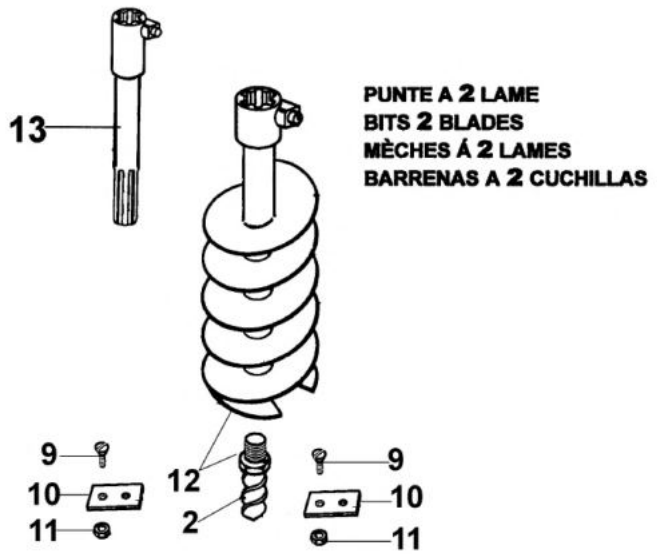

изображение Handle assy and drills

Ref.Nu	Qty	Part number	Description	Validity from	Validity till	Notes	Bulletin
1	1	375100028A	Single flute bit Ø8x100 cm				
1	1	375100029A	Single flute bit Ø10x100 cm				
1	1	375100030A	Single flute bit Ø15x100 cm				
1	1	375100031A	Single flute bit Ø20x100 cm				
2	1	375100088AR	Cap 10÷50 cm				
2	1	375100090A	Cap 8 cm				
3	1	375100091AR	Blade 8 cm				
3	1	375100092AR	Blade cm 10				
4	1	375100093AR	Blade cm 15				
4	1	375100094AR	Blade cm 20				
5	1	3802007R	Screw				
6	1	320000028R	Nut				
7	1	53032012	Throttle lever				
8	1	53030061	Single flute bit Ø25x85 cm				BT6-090-11/10
8	1	53030062	Single flute bit Ø30x85 cm				BT6-090-11/10
8	1	53030063	Single flute bit Ø35x85 cm				BT6-090-11/10
9	2	028000055R	Screw				
10	2	028000067A	Blade cm 25				
10	2	028000068A	Blade cm 30				
10	2	028000069A	Blade cm 35				
10	2	028000078A	Blade cm 40				
10	2	028200255	Blade for bit Ø45				
10	2	028200256	Blade for Ø50 bit				
11	2	006000091R	Nut				
12	1	028200252	Double flute bit Ø45x100 cm				
12	1	028200253	Double flute bit Ø50x100 cm				
12	1	028200297	Double flute bit Ø25x100 cm				
12	1	028200298	Double flute bit Ø30x100 cm				
12	1	028200299	Double flute bit Ø35x100 cm				
12	1	028200306	Double flute bit Ø40x100 cm				
13	1	028200289	Extension				BT6-090-11/10
14	1	028200287	Extension				BT6-090-11/10
15	1	028200354	Support + pin kit				BT6-090-11/10
16	1	375100115	Extension + cotter pin				
17	1	YN5137500	Plug				BT6-090-11/10
18	1	3914006R	Nut				
19	1	53010007	Handle