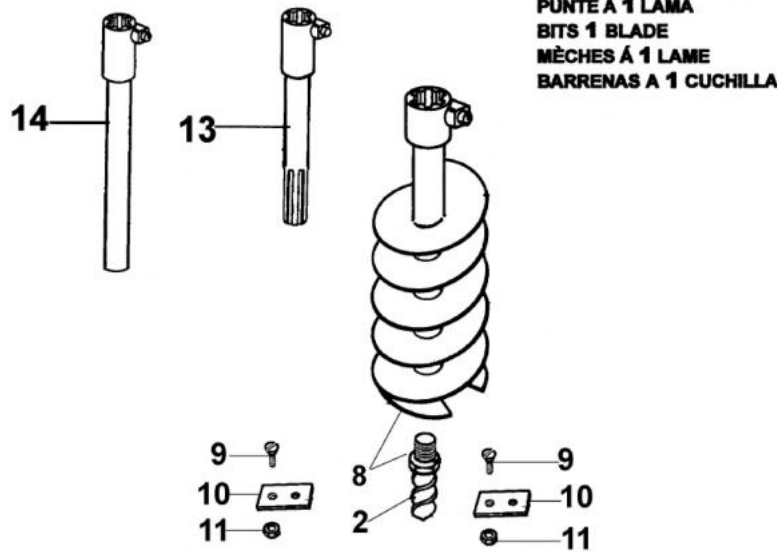

изображение Handle assy and drills

Ref.Nu	Qty	Part number	Description	Validity from	Validity till	Notes	Bulletin
1	1	375100028A	Single flute bit Ø8x100 cm				
1	1	375100029A	Single flute bit Ø10x100 cm				
1	1	375100030A	Single flute bit Ø15x100 cm				
1	1	375100031A	Single flute bit Ø20x100 cm				
2	1	375100088AR	Cap 10÷50 cm				
2	1	375100090A	Cap 8 cm				
3	1	375100091AR	Blade 8 cm				
3	1	375100092AR	Blade cm 10				
4	1	375100093AR	Blade cm 15				
4	1	375100094AR	Blade cm 20				
5	1	3802007R	Screw				
6	1	320000028R	Nut				
7	1	53032012	Throttle lever				
8	1	53030061	Single flute bit Ø25x85 cm				BT6-090-11/10
8	1	53030062	Single flute bit Ø30x85 cm				BT6-090-11/10
8	1	53030063	Single flute bit Ø35x85 cm				BT6-090-11/10
9	2	028000055R	Screw				
10	2	028000067A	Blade cm 25				
10	2	028000068A	Blade cm 30				
10	2	028000069A	Blade cm 35				
10	2	028000078A	Blade cm 40				
10	2	028200255	Blade for bit Ø45				
10	2	028200256	Blade for Ø50 bit				
11	2	006000091R	Nut				
12	1	028200252	Double flute bit Ø45x100 cm				
12	1	028200253	Double flute bit Ø50x100 cm				
12	1	028200297	Double flute bit Ø25x100 cm				
12	1	028200298	Double flute bit Ø30x100 cm				
12	1	028200299	Double flute bit Ø35x100 cm				
12	1	028200306	Double flute bit Ø40x100 cm				
13	1	028200289	Extension				BT6-090-11/10
14	1	028200287	Extension				BT6-090-11/10
15	1	028200354	Support + pin kit				BT6-090-11/10
16	1	375100115	Extension + cotter pin				
17	1	YN5137500	Plug				BT6-090-11/10
18	1	3914006R	Nut				
19	1	53010007	Handle