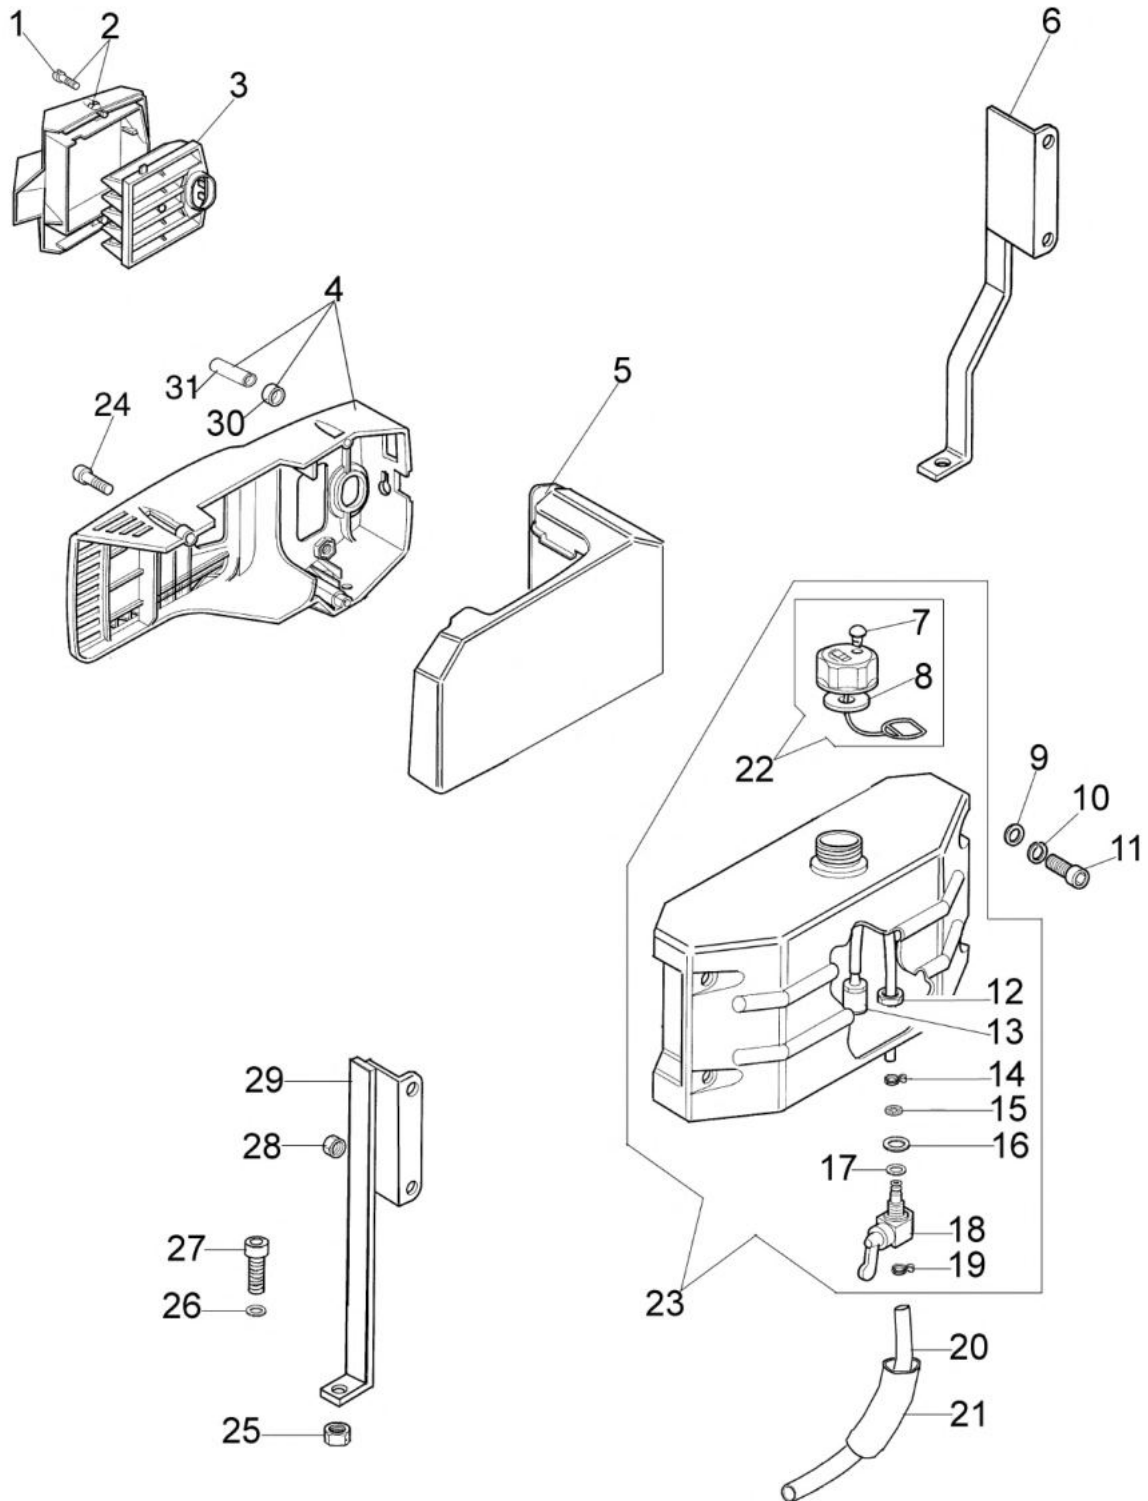

изображение Tank and air filter

Ref.Nu	Qty	Part number	Description	Validity from	Validity till	Notes	Bulletin
1	2	093000468AR	Screw				
2	1	098000136R	Cover				
3	1	098000092R	Air filter nylon				
4	1	53030060R	Clutch cover				
5	1	53030044R	Guard				
6	1	53030013	Support				
7	1	4098658AR	Breather valve				
8	1	4100308AR	Gasket				
9	4	3918005R	Washer				
10	4	3819006R	Washer				
11	4	3801011R	Screw				
12	1	3912011R	Nut				
13	1	50010218R	Fuel filter				
14	1	3059012	Band				
15	1	3049006R	O-ring				
16	1	3078010	Washer				
17	1	3055098R	Ring				
18	1	3055046R	Tap				
19	1	4098377R	Band				
20	1	53030018	Tube				
21	1	53030041R	Sheath				
22	1	4151258R	Complete cap				
23	1	53012004R	Fuel tank				
24	3	099900296R	Screw				
25	2	3914010R	Nut				
26	2	3818011AR	Washer				
27	2	3801048	Screw				
28	2	3914003R	Nut				
29	1	53030021	Support				
30	1	3088001R	Grommet				
31	1	094500183	Tube