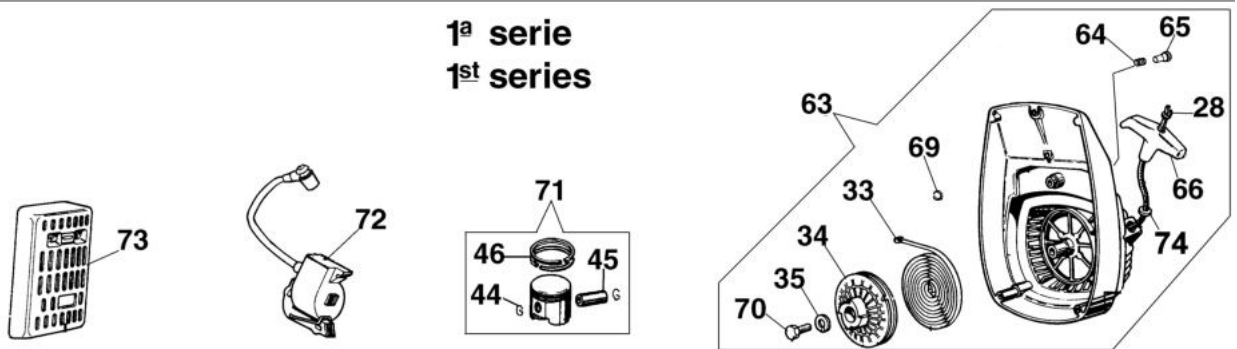

SC 23 Water pump

Документы

Starter assy and engine

Pump assembly and carburetor

**1^a serie
1st series**

изображение Starter assy and engine

Ref.Nu	Qty	Part number	Description	Validity from	Validity till	Notes	Bulletin
1	1	094600097AR	Spark plug cap				
2	1	301000379R	Ignition coil				BT6-063-05/07
3	2	094000097	Screw				
4	2	3819005R	Washer				
5	2	3916004R	Washer				
6	1	301000342AR	Support				
7	1	3818011AR	Washer				
8	1	3819013R	Grower				
9	1	320000028R	Nut				
10	2	004000436R	Pin				
11	2	300000038R	Pawl				
12	2	300000040R	Spring				
13	1	301000384R	Flywheel				BT6-063-05/07
14	1	301000003R	Support				
15	4	3801009R	Screw				
16	1	300000025	Gasket				
17	1	300000022R	Tank cap				
18	1	301000348AR	Starter assy				
19	1	301000049	Felt				
20	1	3055098R	Ring				
21	1	3049006R	O-ring				
22	1	3055049R	Tap				
23	1	300000026AR	Tube				
24	1	301000346R	Fuel tank				
25	2	3960073R	Screw				
26	1	2317013R	Guard				
27	1	093500397R	Starter handle				
28	1	4098073R	Starter rope				
29	1	094600041AR	Screw				
30	2	3960081AR	Screw				
31	1	094600169AR	Spring				
32	1	2317021R	Switch				
33	1	004000132R	Spring				
34	1	300000016R	Pulley				
35	1	3918006R	Washer				
36	1	3801008R	Screw				
37	1	302000007DR	Carburetor H190-1				
38	1	301000025BR	Manifold				
39	1	301000026	Gasket				
40	1	005000019R	Spark plug				
41	4	3801013R	Screw				
42	1	301000365B	Complete cylinder Ø40				
43	1	375200078R	Gasket				
44	2	004900061R	Ring				