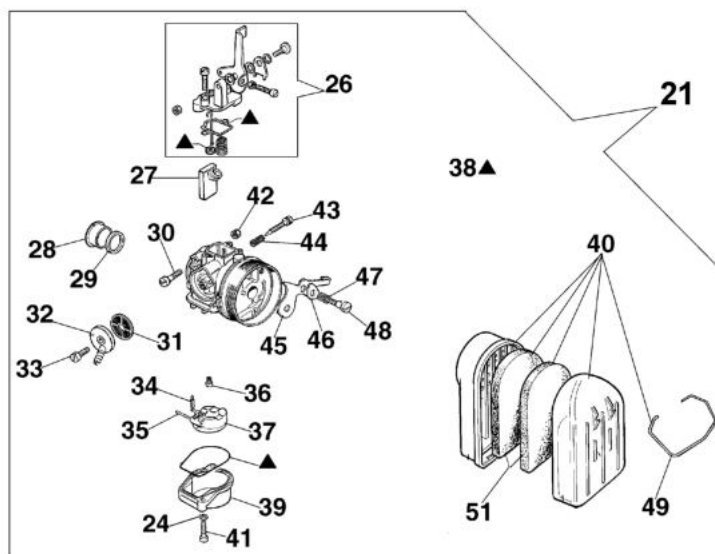

изображение Pump assembly and carburetor

Ref.Nu	Qty	Part number	Description	Validity from	Validity till	Notes	Bulletin
1	2	3801013R	Screw				
2	2	3916005R	Washer				
3	4	4138302	Washer				
4	1	331000034	Complete knob				
5	1	311000004	Screw				
6	1	311000005	Washer				
8	1	311000011	Body				
9	1	321000007R	Impeller				
10	1	321000004	Mechanical seal				
11	1	3806021AR	Screw				
12	1	311000008AR	Gasket				
13	1	311000007R	Cover				
14	3	3912005R	Nut				
15	3	004400848	Washer				
16	3	341000004	Washer				
17	3	3801030R	Screw				
18	4	331000004R	Spacer				
19	1	340000034BR	Support				
20	4	3806074R	Screw				
21	1	302000007DR	Carburetor H190-1				
22	1	331000015	Fittings kit				
25	1	331000016	Valve				
24	2	006000315R	Washer				
26	1	300000074	Lever group				
27	1	302000157	Valve				
28	1	300000266	Bushing				
29	1	300000267	Gasket				
30	1	3801026R	Screw				
31	1	300000217	Fuel filter				
32	1	300000216R	Fittings				
33	1	300000215	Screw				
34	1	300000222R	Needle				
35	1	300000225	Pin				
36	1	302000156	Jet 58				
37	1	300000198	Float				
38	1	300000073	Gasket set				
39	1	300000079	Tank				
40	1	365200077	Air filter kit				
41	2	3908005	Screw				
42	1	034000013R	Nut				
43	1	300000221	Screw				
44	1	300000220	Spring				
45	1	300000195	Valve				
46	1	300000226	Clamp