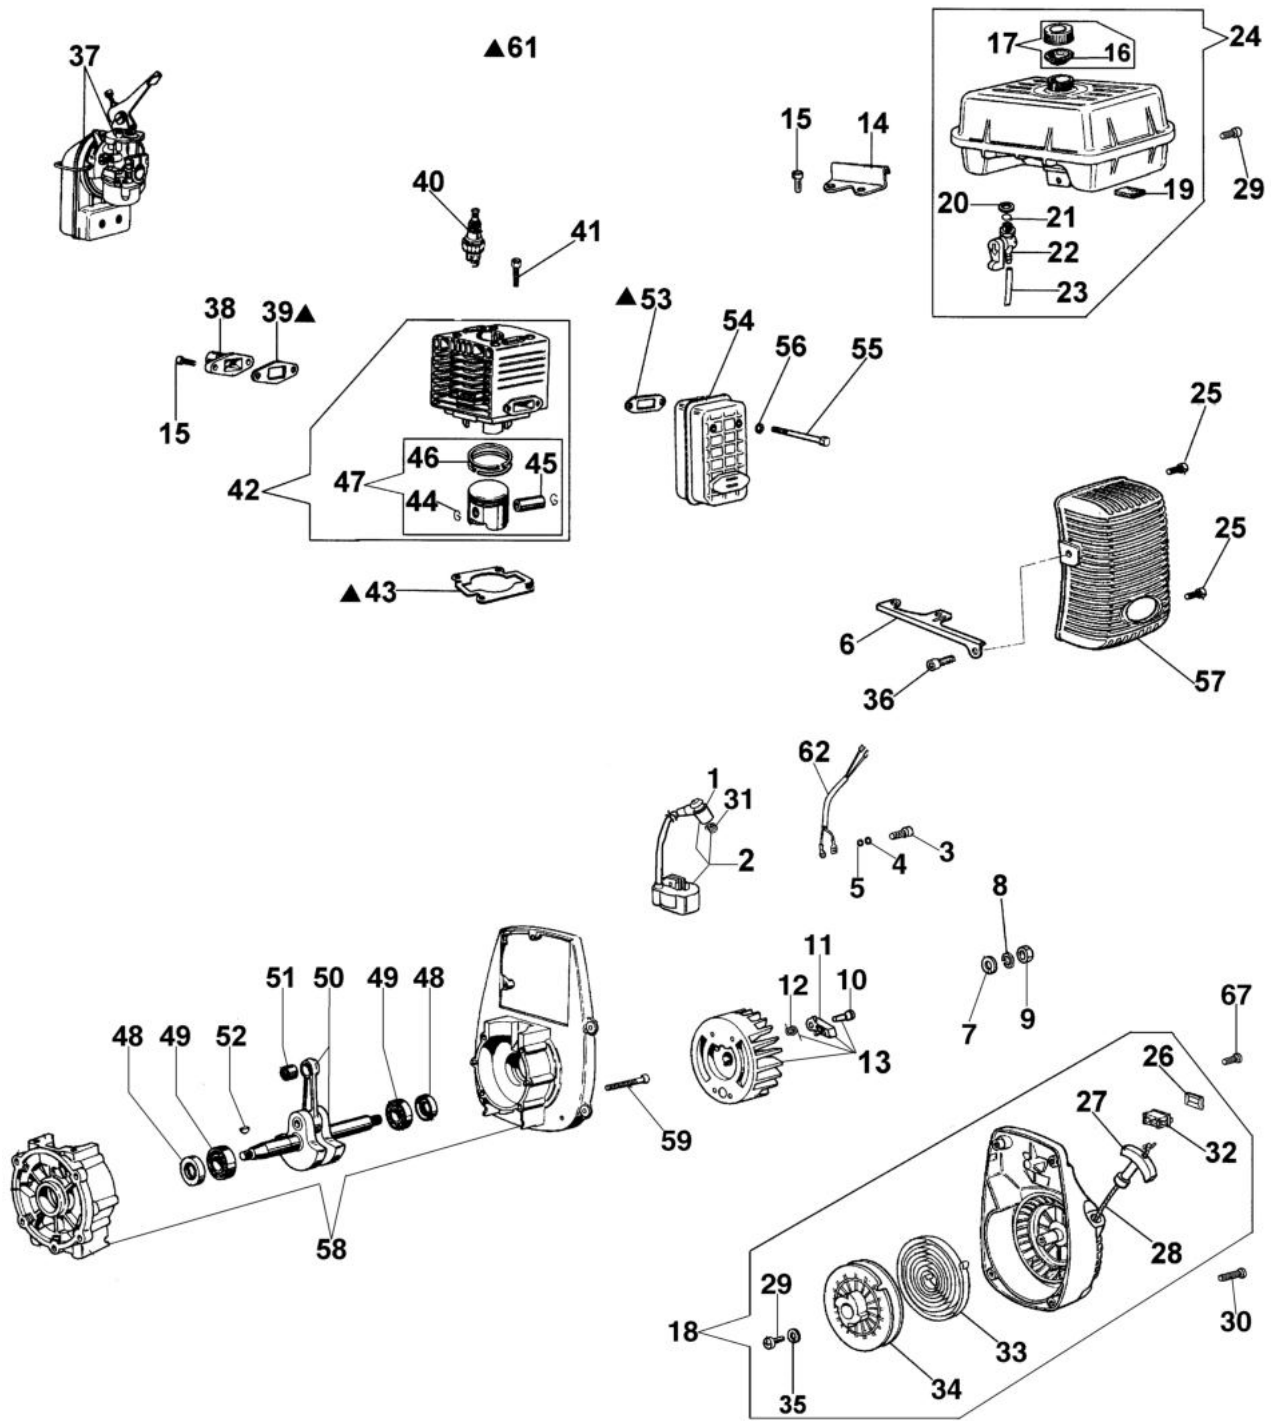

SC 23 Water pump

Документы

Starter assy and engine

Pump assembly and carburetor

**1^a serie
1st series**

изображение Starter assy and engine

Ref.Nu	Qty	Part number	Description	Validity from	Validity till	Notes	Bulletin
1	1	094600097AR	Spark plug cap				
2	1	301000379R	Ignition coil				BT6-063-05/07
3	2	094000097	Screw				
4	2	3819005R	Washer				
5	2	3916004R	Washer				
6	1	301000342AR	Support				
7	1	3818011AR	Washer				
8	1	3819013R	Grower				
9	1	320000028R	Nut				
10	2	004000436R	Pin				
11	2	300000038R	Pawl				
12	2	300000040R	Spring				
13	1	301000384R	Flywheel				BT6-063-05/07
14	1	301000003R	Support				
15	4	3801009R	Screw				
16	1	300000025	Gasket				
17	1	300000022R	Tank cap				
18	1	301000348AR	Starter assy				
19	1	301000049	Felt				
20	1	3055098R	Ring				
21	1	3049006R	O-ring				
22	1	3055049R	Tap				
23	1	300000026AR	Tube				
24	1	301000346R	Fuel tank				
25	2	3960073R	Screw				
26	1	2317013R	Guard				
27	1	093500397R	Starter handle				
28	1	4098073R	Starter rope				
29	1	094600041AR	Screw				
30	2	3960081AR	Screw				
31	1	094600169AR	Spring				
32	1	2317021R	Switch				
33	1	004000132R	Spring				
34	1	300000016R	Pulley				
35	1	3918006R	Washer				
36	1	3801008R	Screw				
37	1	302000007DR	Carburetor H190-1				
38	1	301000025BR	Manifold				
39	1	301000026	Gasket				
40	1	005000019R	Spark plug				
41	4	3801013R	Screw				
42	1	301000365B	Complete cylinder Ø40				
43	1	375200078R	Gasket				
44	2	004900061R	Ring				