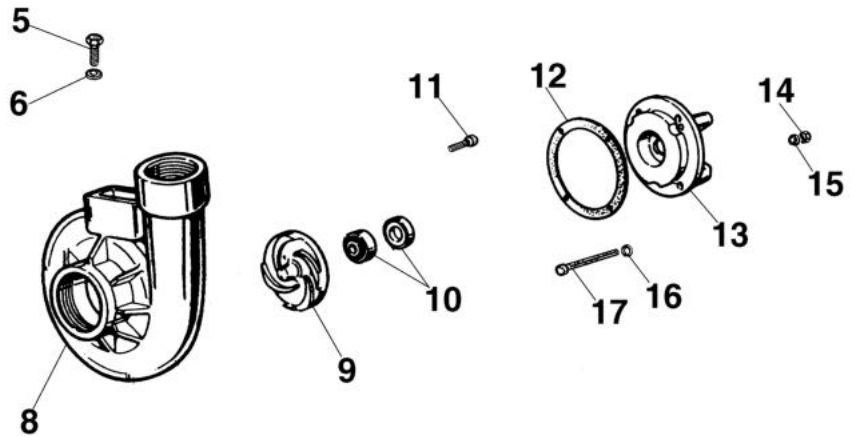

изображение Pump assembly and carburetor

Ref.Nu	Qty	Part number	Description	Validity from	Validity till	Notes	Bulletin
1	2	3801013R	Screw				
2	2	3916005R	Washer				
3	4	4138302	Washer				
4	1	331000034	Complete knob				
5	1	311000004	Screw				
6	1	311000005	Washer				
8	1	311000011	Body				
9	1	321000007R	Impeller				
10	1	321000004	Mechanical seal				
11	1	3806021AR	Screw				
12	1	311000008AR	Gasket				
13	1	311000007R	Cover				
14	3	3912005R	Nut				
15	3	004400848	Washer				
16	3	341000004	Washer				
17	3	3801030R	Screw				
18	4	331000004R	Spacer				
19	1	340000034BR	Support				
20	4	3806074R	Screw				
21	1	302000007DR	Carburetor H190-1				
22	1	331000015	Fittings kit				
25	1	331000016	Valve				
24	2	006000315R	Washer				
26	1	300000074	Lever group				
27	1	302000157	Valve				
28	1	300000266	Bushing				
29	1	300000267	Gasket				
30	1	3801026R	Screw				
31	1	300000217	Fuel filter				
32	1	300000216R	Fittings				
33	1	300000215	Screw				
34	1	300000222R	Needle				
35	1	300000225	Pin				
36	1	302000156	Jet 58				
37	1	300000198	Float				
38	1	300000073	Gasket set				
39	1	300000079	Tank				
40	1	365200077	Air filter kit				
41	2	3908005	Screw				
42	1	034000013R	Nut				
43	1	300000221	Screw				
44	1	300000220	Spring				
45	1	300000195	Valve				
46	1	300000226	Clamp