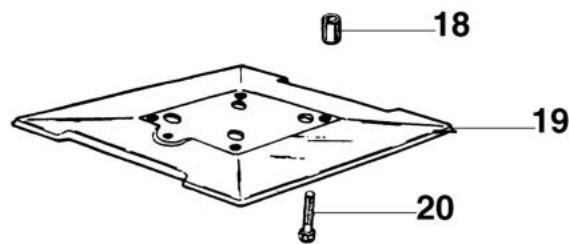

изображение Pump assembly and carburetor

Ref.Nu	Qty	Part number	Description	Validity from	Validity till	Notes	Bulletin
1	2	3801013R	Screw				
2	2	3916005R	Washer				
3	4	4138302	Washer				
4	1	331000034	Complete knob				
5	1	311000004	Screw				
6	1	311000005	Washer				
8	1	311000011	Body				
9	1	321000007R	Impeller				
10	1	321000004	Mechanical seal				
11	1	3806021AR	Screw				
12	1	311000008AR	Gasket				
13	1	311000007R	Cover				
14	3	3912005R	Nut				
15	3	004400848	Washer				
16	3	341000004	Washer				
17	3	3801030R	Screw				
18	4	331000004R	Spacer				
19	1	340000034BR	Support				
20	4	3806074R	Screw				
21	1	302000007DR	Carburetor H190-1				
22	1	331000015	Fittings kit				
25	1	331000016	Valve				
24	2	006000315R	Washer				
26	1	300000074	Lever group				
27	1	302000157	Valve				
28	1	300000266	Bushing				
29	1	300000267	Gasket				
30	1	3801026R	Screw				
31	1	300000217	Fuel filter				
32	1	300000216R	Fittings				
33	1	300000215	Screw				
34	1	300000222R	Needle				
35	1	300000225	Pin				
36	1	302000156	Jet 58				
37	1	300000198	Float				
38	1	300000073	Gasket set				
39	1	300000079	Tank				
40	1	365200077	Air filter kit				
41	2	3908005	Screw				
42	1	034000013R	Nut				
43	1	300000221	Screw				
44	1	300000220	Spring				
45	1	300000195	Valve				
46	1	300000226	Clamp