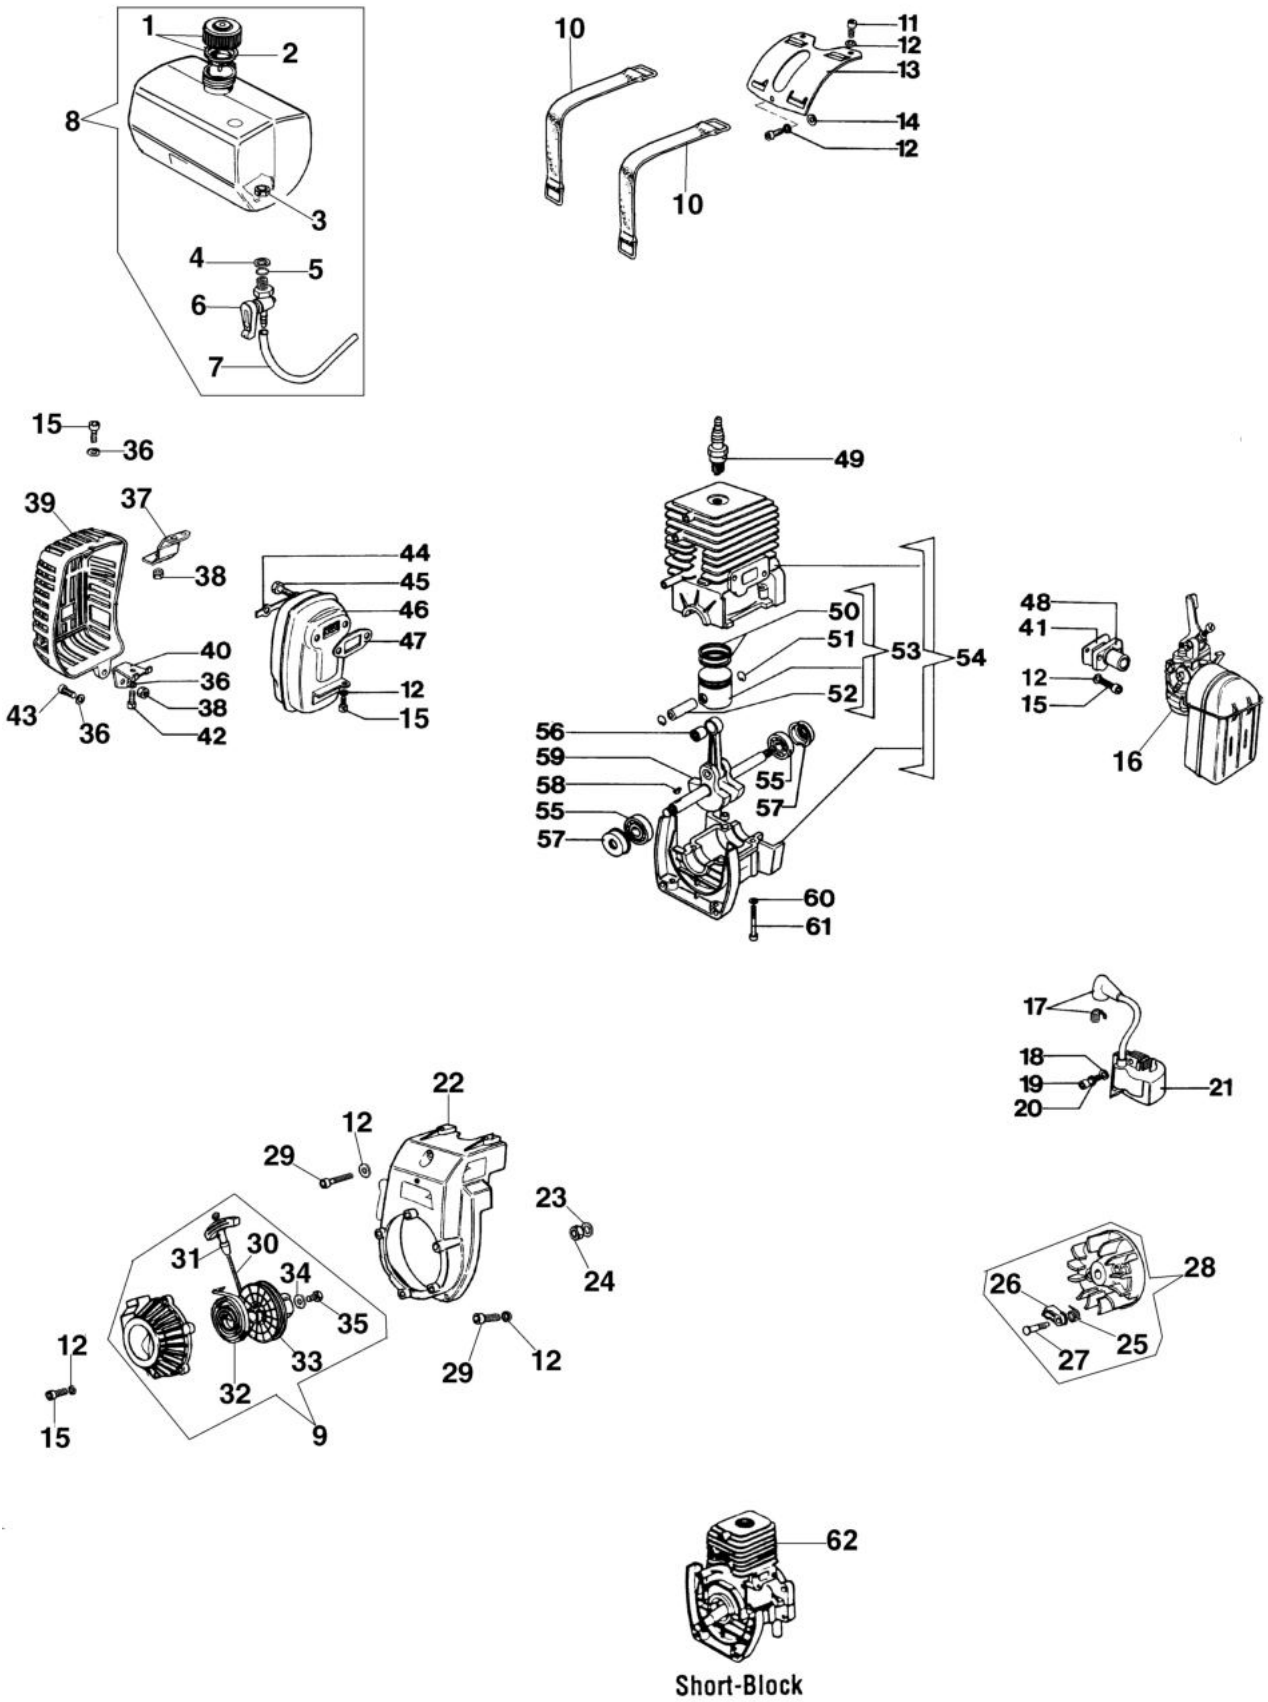

SA 18 Water pump

Документы

Engine 2° series

Engine 1° series

Pump assembly

Carburetor

изображение Engine 2° series

Ref.Nu	Qty	Part number	Description	Validity from	Validity till	Notes	Bulletin
1	1	30000022R	Tank cap				
2	1	30000025	Gasket				
3	1	3912011R	Nut				
4	1	3055098R	Ring				
5	1	3049006R	O-ring				
6	1	30000029AR	Tap				
7	1	30000026AR	Tube				
8	1	30000020R	Fuel tank				
9	1	4221072R	Starter assy				
10	2	4098179	Elastic				
11	2	3801008R	Screw				
12	15	3819006R	Washer				
13	1	30000013	Support				
14	1	4138302	Washer				
15	4	3801010R	Screw				
16	1	34000079A	Carburetor SHA14/9L				
17	1	4098064R	Spark plug cap				
18	2	3916004R	Washer				
19	2	3801007R	Screw				
20	2	3819005R	Washer				
21	1	2501009R	Ignition coil				
22	1	4174317R	Starter case				
23	1	3916008R	Washer				
24	1	3912009	Nut				
25	2	301000193A	Spring				
26	2	30000038R	Pawl				
27	2	004000436R	Pin				
28	1	4138446AR	Flywheel				
29	1	3801015R	Screw				
30	1	4098073R	Starter rope				
31	1	4191020AR	Starter handle				
32	1	004000132R	Spring				
33	1	4138438BR	Pulley				
34	1	3918006R	Washer				
35	1	3960111R	Screw				
36	5	3916005R	Washer				
37	1	4098491	Support				
38	5	3914003R	Nut				
39	1	4098465A	Muffler cover				
40	1	4151097	Support				
41	1	30000036	Gasket				
42	1	4175080R	Screw				
43	1	3801009R	Screw				
44	1	4095211R	Plate				

изображение Engine 2° series

Ref.Nu	Qty	Part number	Description	Validity from	Validity till	Notes	Bulletin
45	2	3806044	Screw				
46	1	4098034DR	Muffler				
47	1	4095036R	Gasket				
48	1	300000034	Manifold				
49	1	3055101R	Spark plug				
50	2	61050046R	Piston ring				
51	2	004900061R	Ring				
52	1	4179036R	Piston pin				
53	1	4100330A	Piston assy Ø36				
54	1	4221044A	Crankcase				
55	2	094000006R	Bearing				
56	1	3037005R	Bearing				
57	2	3050009R	Seal ring				
58	1	4098232R	Key				
59	1	300000282R	Crankshaft				
60	4	3833073R	Washer				
61	4	3801030R	Screw				
62	1	340000190R	Short block				