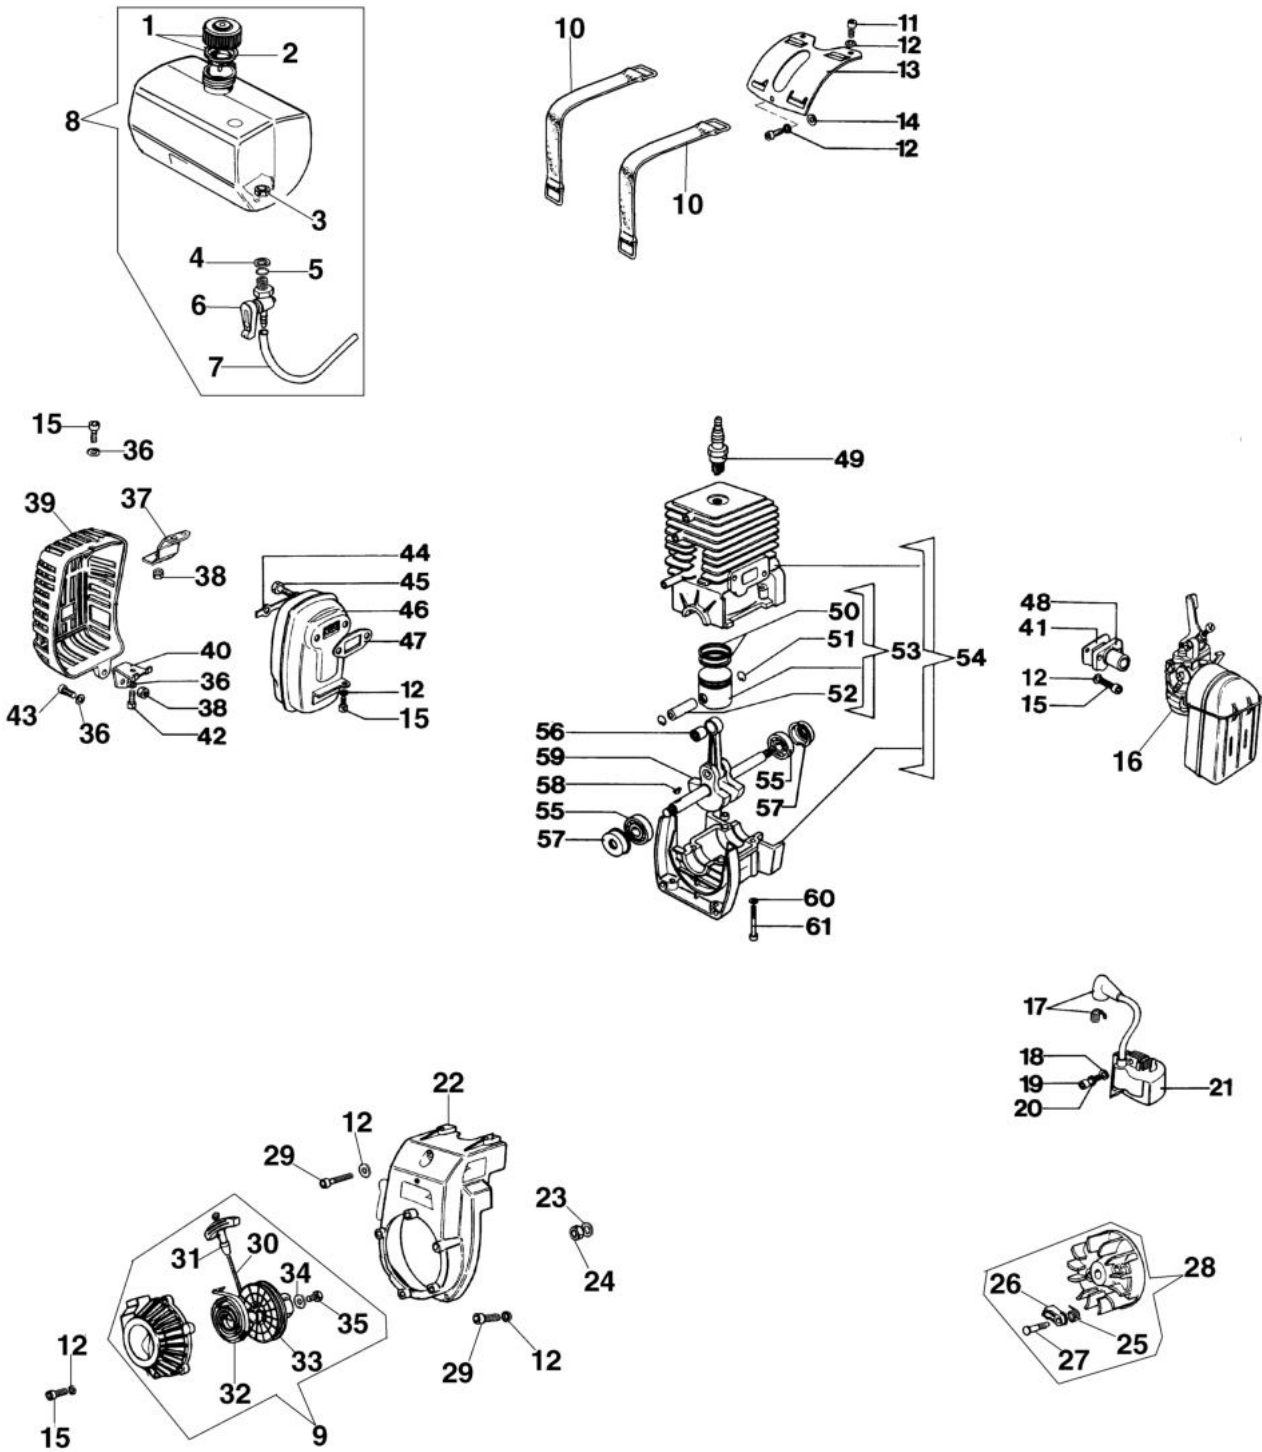

SA 18 Water pump

Документы

Engine 2° series

Engine 1° series

Pump assembly

Carburetor

изображение Engine 2° series

Ref.Nu	Qty	Part number	Description	Validity from	Validity till	Notes	Bulletin
1	1	30000022R	Tank cap				
2	1	30000025	Gasket				
3	1	3912011R	Nut				
4	1	3055098R	Ring				
5	1	3049006R	O-ring				
6	1	30000029AR	Tap				
7	1	30000026AR	Tube				
8	1	30000020R	Fuel tank				
9	1	4221072R	Starter assy				
10	2	4098179	Elastic				
11	2	3801008R	Screw				
12	15	3819006R	Washer				
13	1	30000013	Support				
14	1	4138302	Washer				
15	4	3801010R	Screw				
16	1	34000079A	Carburetor SHA14/9L				
17	1	4098064R	Spark plug cap				
18	2	3916004R	Washer				
19	2	3801007R	Screw				
20	2	3819005R	Washer				
21	1	2501009R	Ignition coil				
22	1	4174317R	Starter case				
23	1	3916008R	Washer				
24	1	3912009	Nut				
25	2	301000193A	Spring				
26	2	30000038R	Pawl				
27	2	004000436R	Pin				
28	1	4138446AR	Flywheel				
29	1	3801015R	Screw				
30	1	4098073R	Starter rope				
31	1	4191020AR	Starter handle				
32	1	004000132R	Spring				
33	1	4138438BR	Pulley				
34	1	3918006R	Washer				
35	1	3960111R	Screw				
36	5	3916005R	Washer				
37	1	4098491	Support				
38	5	3914003R	Nut				
39	1	4098465A	Muffler cover				
40	1	4151097	Support				
41	1	30000036	Gasket				
42	1	4175080R	Screw				
43	1	3801009R	Screw				
44	1	4095211R	Plate				

изображение Engine 2° series

Ref.Nu	Qty	Part number	Description	Validity from	Validity till	Notes	Bulletin
45	2	3806044	Screw				
46	1	4098034DR	Muffler				
47	1	4095036R	Gasket				
48	1	300000034	Manifold				
49	1	3055101R	Spark plug				
50	2	61050046R	Piston ring				
51	2	004900061R	Ring				
52	1	4179036R	Piston pin				
53	1	4100330A	Piston assy Ø36				
54	1	4221044A	Crankcase				
55	2	094000006R	Bearing				
56	1	3037005R	Bearing				
57	2	3050009R	Seal ring				
58	1	4098232R	Key				
59	1	300000282R	Crankshaft				
60	4	3833073R	Washer				
61	4	3801030R	Screw				
62	1	340000190R	Short block				