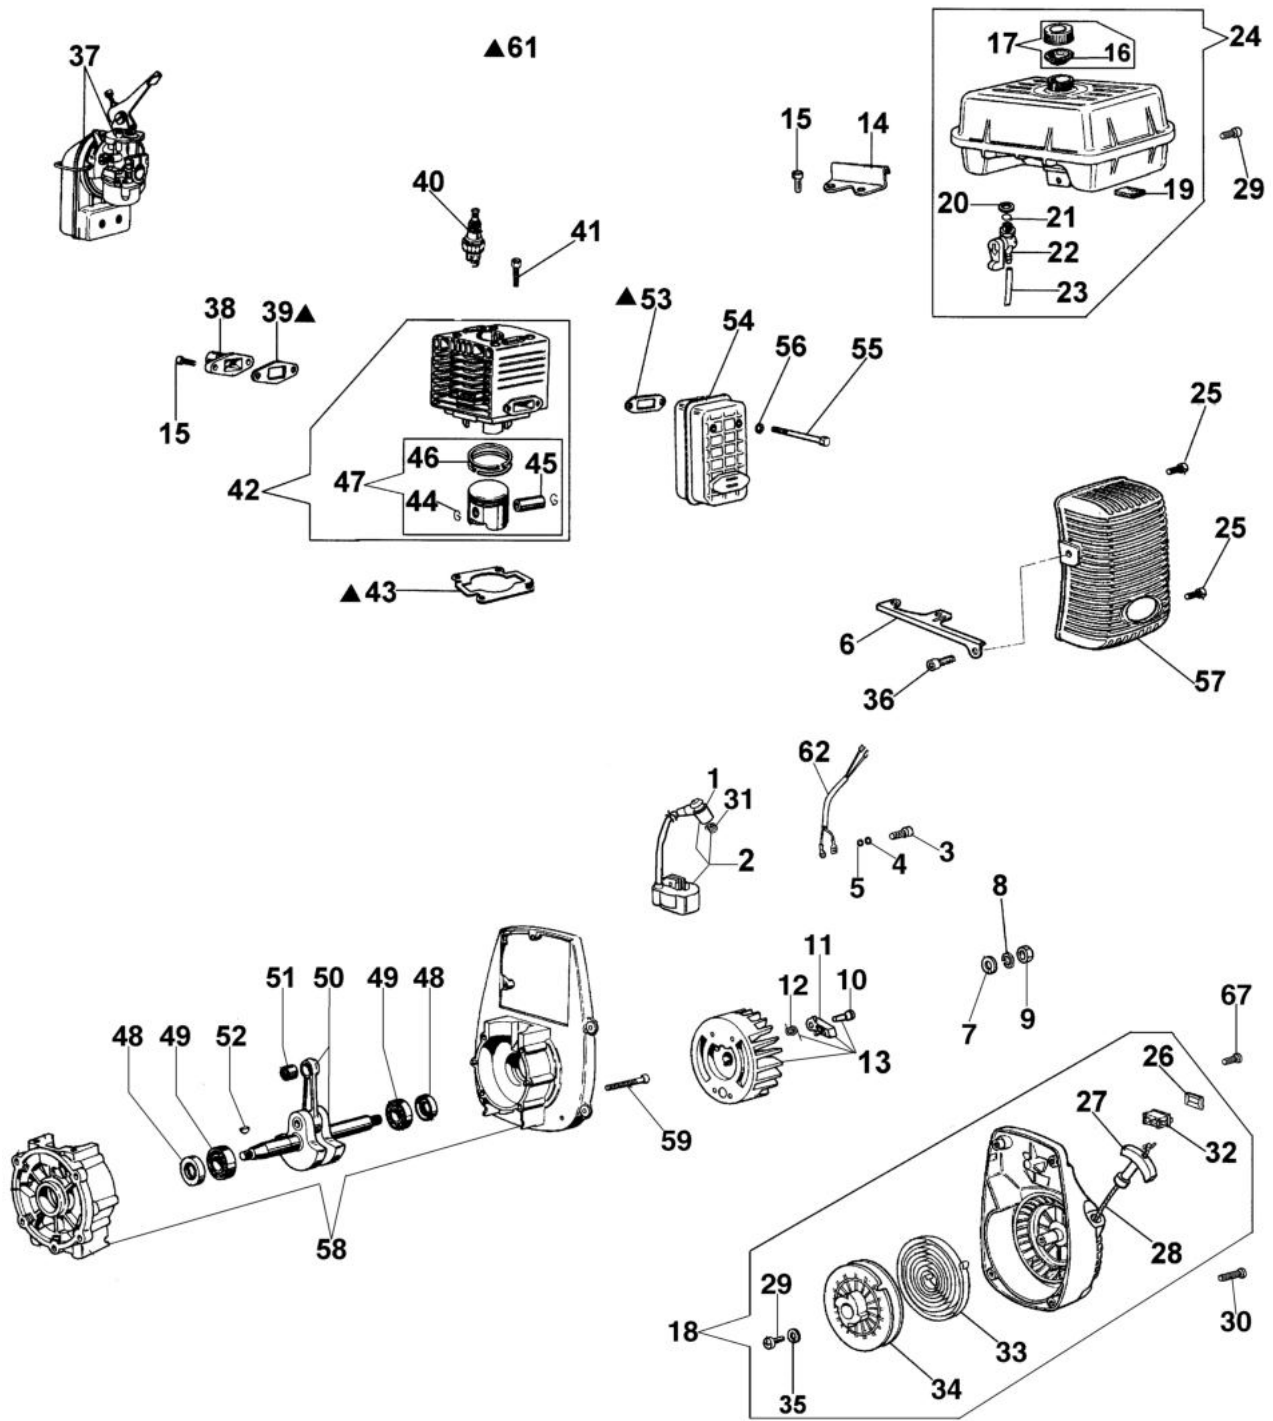

изображение Starter assy and engine (Until 06/04/08)

Ref.Nu	Qty	Part number	Description	Validity from	Validity till	Notes	Bulletin
1	1	094600097AR	Spark plug cap				BT6-063-05/07
2	1	301000379R	Ignition coil				BT6-063-05/07
2	1	301000419	Flywheel and coil kit				BT6-063-05/07
3	2	094000097	Screw				
4	2	3819005R	Washer				
5	2	3916004R	Washer				
6	1	301000342AR	Support				
7	1	3818011AR	Washer				
8	1	3819013R	Grower				
9	1	320000028R	Nut				
10	2	004000436R	Pin				BT6-063-05/07
11	2	300000038R	Pawl				BT6-063-05/07
12	2	300000040R	Spring				BT6-063-05/07
13	1	301000384R	Flywheel				BT6-063-05/07
13	1	301000419	Flywheel and coil kit				BT6-063-05/07
14	1	301000003R	Support				
15	4	3801009R	Screw				
16	1	300000025	Gasket				
17	1	300000022R	Tank cap				
18	1	301000348AR	Starter assy				
19	1	301000049	Felt				
20	1	3055098R	Ring				
21	1	3049006R	O-ring				
22	1	3055049R	Tap				
23	1	300000026AR	Tube				
24	1	301000346R	Fuel tank				
25	2	3960073R	Screw				
26	1	2317013R	Guard				
27	1	093500397R	Starter handle				
28	1	4098073R	Starter rope				
29	1	094600041AR	Screw				
30	2	3960081AR	Screw				
31	1	094600169AR	Spring				BT6-063-05/07
32	1	2317021R	Switch				
33	1	004000132R	Spring				
34	1	300000016R	Pulley				
35	1	3918006R	Washer				
36	1	3801008R	Screw				
37	1	302000007DR	Carburetor H190-1				
38	1	301000025BR	Manifold				
39	1	301000026	Gasket				
40	1	005000019R	Spark plug				
41	4	3801013R	Screw				
42	1	301000365B	Complete cylinder Ø40