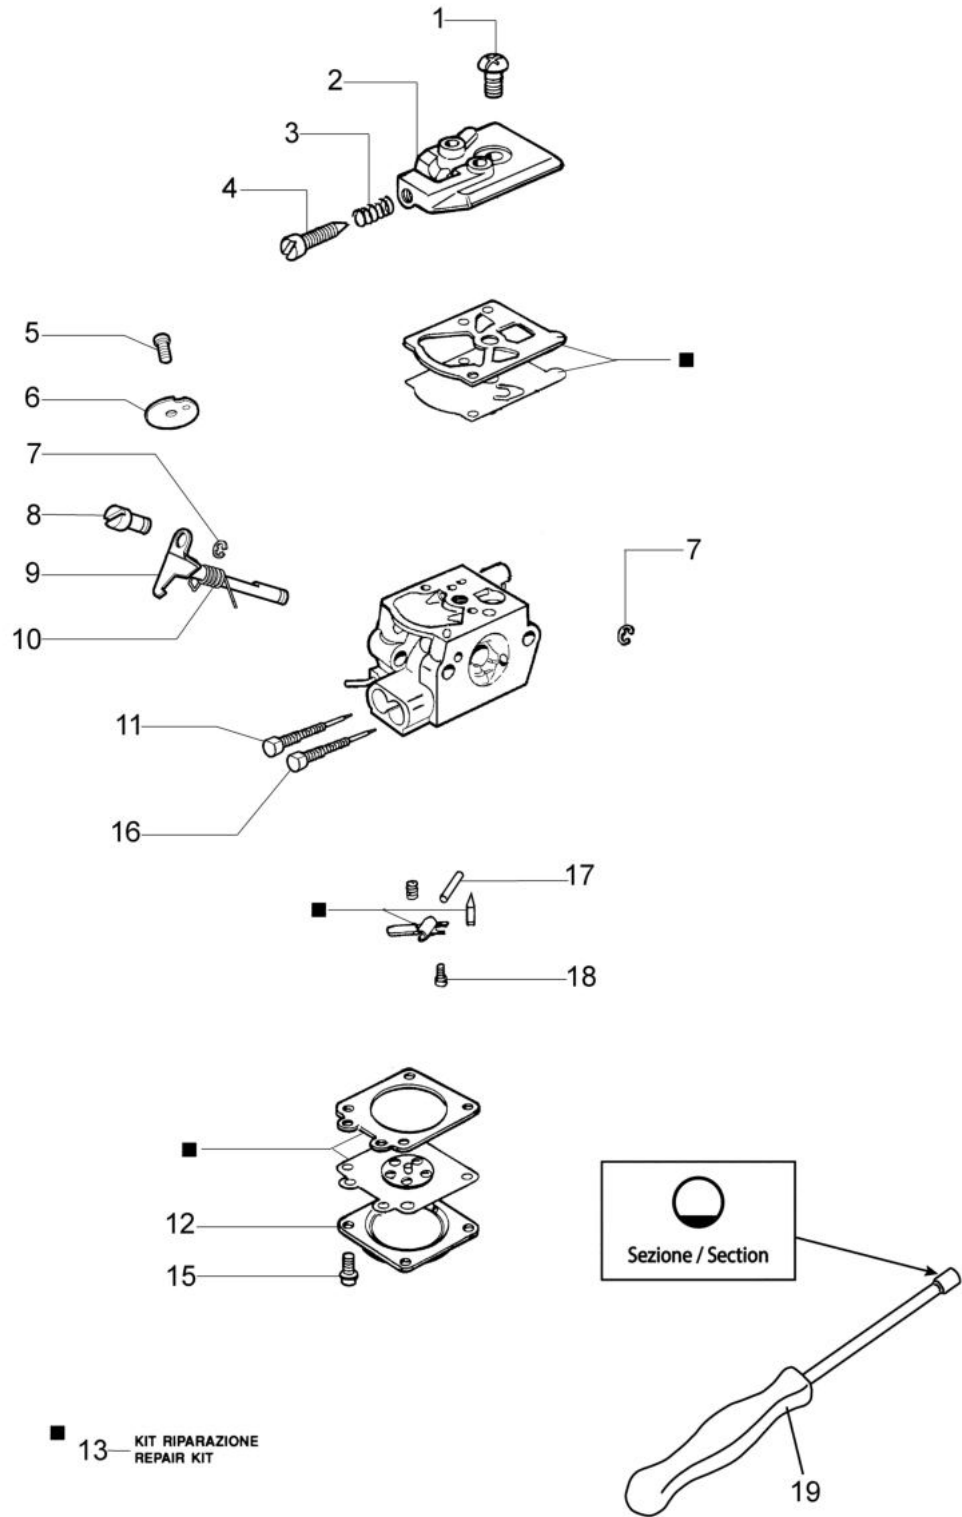

изображение Carburetor

Ref.Nu	Qty	Part number	Description	Validity from	Validity till	Notes	Bulletin
1	1	003300197	Screw				
2	1	2318777	Cover				
3	1	094600148	Spring				
4	1	074000240	Adjust. screw				
5	1	50010141	Screw				
6	1	375100078	Shutter				
7	2	095000164	Ring				
8	1	2318211	Pin				
9	1	2318737	Shaft				
10	1	072700347	Spring				
11	1	2318779	Adjust. screw MIN				
12	1	2318191	Cover				
13	1	2318671	Repair kit				
15	4	035000162	Screw				
16	1	2318778	Adjust. screw				
17	1	003300201	Spindle				
18	1	003300202	Screw				
19	1	3052036R	Special screwdriver "D-style" type