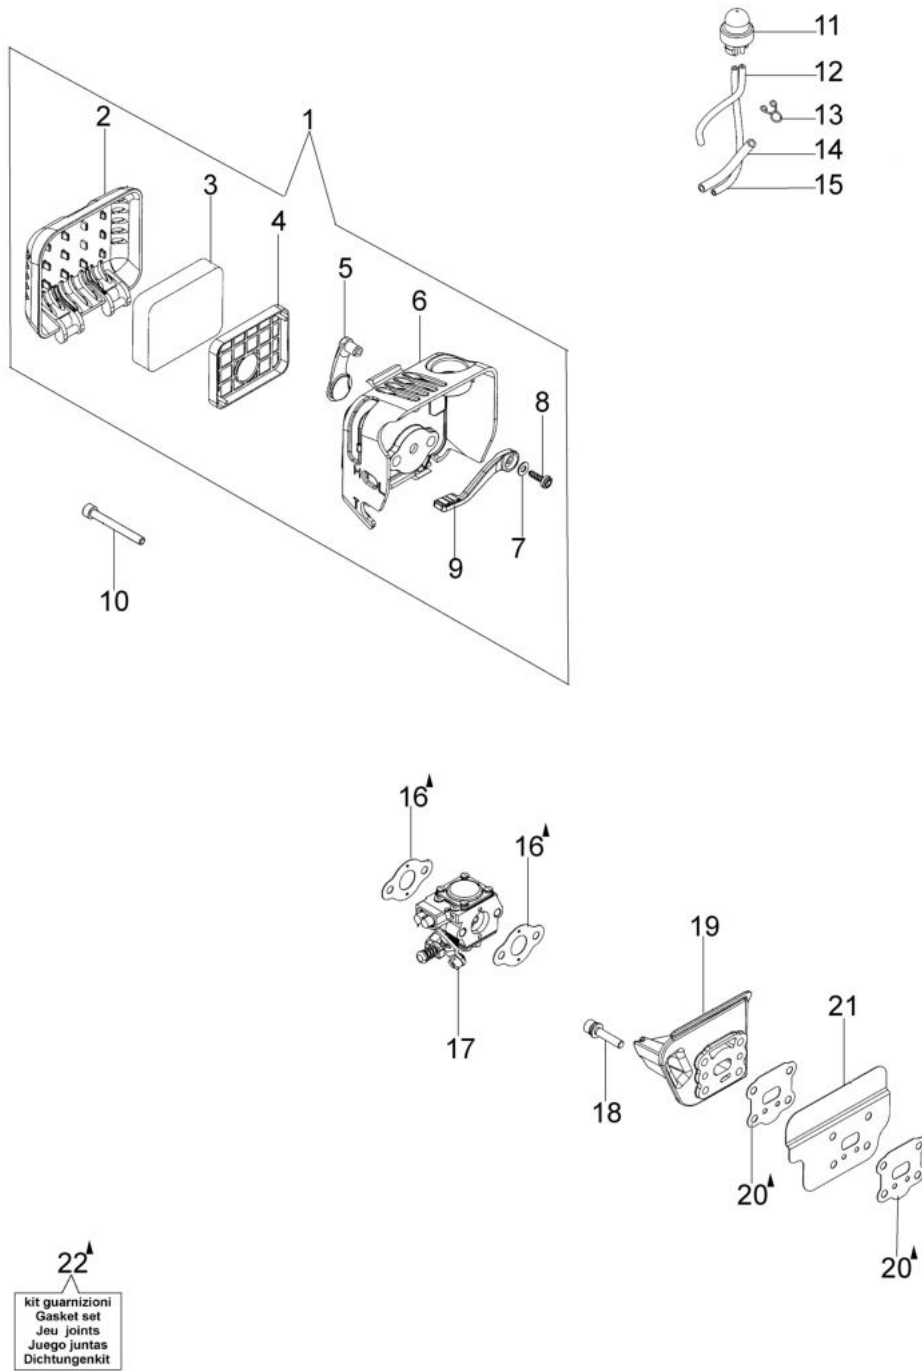

изображение Air filter and carburetor

Ref.Nu	Qty	Part number	Description	Validity from	Validity till	Notes	Bulletin
1	1	55020079R	Air filter kit				
2	1	55020052R	Cover				
3	1	55020029R	Air filter				
4	1	55020028R	Guard				
5	1	55020112R	Shutter				
6	1	55020051R	Filter support				
7	1	3916004R	Washer				
8	1	3960142R	Screw				
9	1	61250027R	Lever				
10	2	3901014R	Screw				
11	1	2318817R	Air purge				
12	1	3073006R	Tube				
13	1	4098377R	Band				
14	1	3073016AR	Tube				
15	1	55020088R	Tube				
16	2	61200021AR	Gasket				
17	1	2318816BR	Carburetor WT-936A				
18	4	3890103R	Screw				
19	1	61240009DR	Insulator				
20	2	56550115R	Gasket				
21	1	55020048R	Gasket				
22	1	55022018	Gasket set