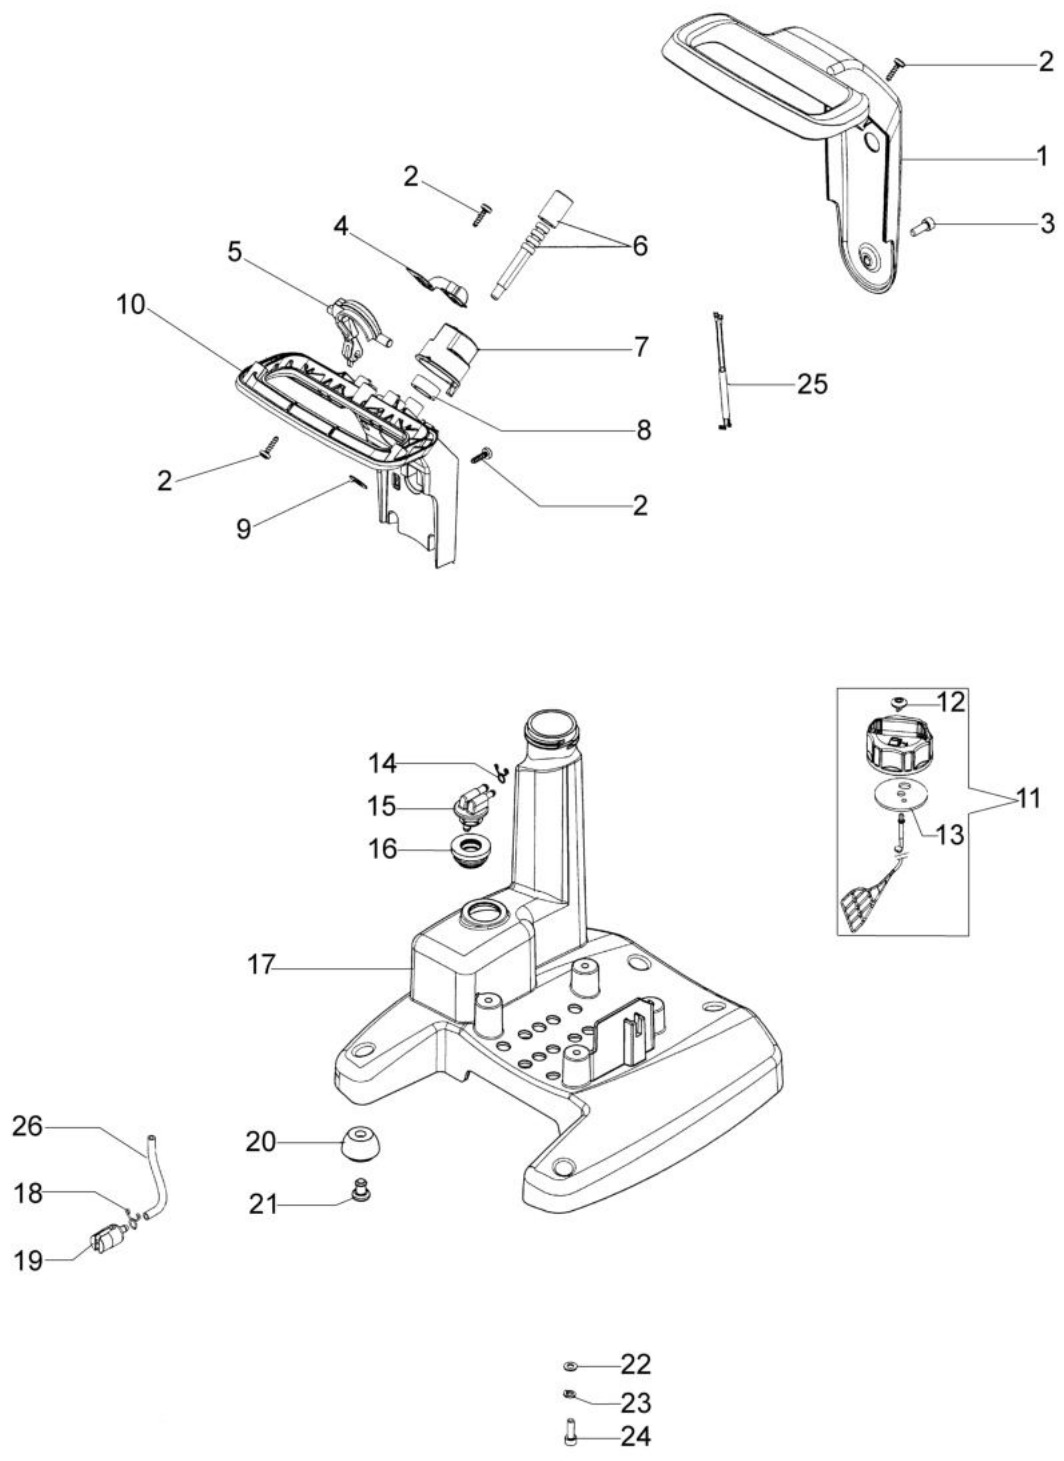

## изображение Engine

Ref.Nu	Qty	Part number	Description	Validity from	Validity till	Notes	Bulletin
1	1	55020085R	Muffler				
2	1	3916005R	Washer				
3	1	3819006R	Washer				
4	1	3801013R	Screw				
5	4	3801051R	Screw				
6	1	56550159R	Gasket				
7	1	56560087R	Deflector				
8	2	012000028	Screw				
9	2	3801068R	Screw				
10	1	55020106R	Plate				
11	1	55020054R	Muffler cover				
12	2	3960142R	Screw				
13	1	3801009R	Screw				
14	2	61050046R	Piston ring	SN 4611030757			BT6-095-06/11
15	1	072700045R	Piston pin				
16	2	093000167R	Ring				
17	1	56552011A	Piston assy	SN 4611030757			BT6-095-06/11
18	2	074000267AR	Spacer				
19	1	072700046R	Bearing				
20	1	55022022R	Short block				
21	2	50272004R	Seal ring				
22	2	3034009R	Bearing				
23	1	4098232R	Key				
24	1	55020001R	Crankshaft				
25	1	61240047AR	Motor housing				
26	1	55020036R	Deflector				
27	1	56552012B	Complete cylinder				

## изображение Fuel tank and handle

Ref.Nu	Qty	Part number	Description	Validity from	Validity till	Notes	Bulletin
1	1	55020004R	Half grip upper				
2	12	3960142R	Screw				
3	1	3801010R	Screw				
4	1	55022023	Contact				
5	1	55020005R	Complete throttle				
6	1	55020007R	Screw				
7	1	55020006R	Knob				
8	1	55020037R	Ring				
9	1	3057006R	Washer				
10	1	55020003R	Half grip lower				
11	1	55022004R	Tank cap				
12	1	4098658AR	Breather valve				
13	1	55020108R	Gasket				
14	1	3059002	Band				
15	1	4162270AR	Fittings				
16	1	4162268R	Bushing				
17	1	55020081R	Tank				
18	1	4098377R	Band				
19	1	094600450R	Fuel filter				
20	4	55020062R	AV-mount				
21	4	4221012R	Pin				
22	4	3916005R	Washer				
23	4	3819006R	Washer				
24	4	3801011R	Screw				
25	1	55020094R	Cable				
26	1	3073016AR	Tube				