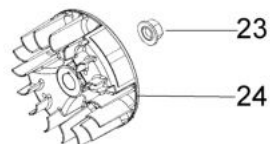

27
Kit etichette
Labels set
Juego etiquetas
Etikettenkit

28
kit guarnizioni
Gasket set
Jeu joints
Juego juntas
Dichtungenkit

изображение Starter assy

Ref.Nu	Qty	Part number	Description	Validity from	Validity till	Notes	Bulletin
1	1	3801013R	Screw				
2	1	3916005R	Washer				
3	1	3819006R	Washer				
4	1	-	Not available for this product				
5	1	072700089R	Bushing				
6	1	55020058R	Starter assy				
7	1	61240005R	Bushing				
8	1	61200015R	Starter handle				
9	1	55020010R	Throttle cable				
10	1	004000132R	Spring				
11	1	55020086R	Starter rope				
12	1	56550022R	Starter pulley				
13	1	56550021R	Shaft joint				
14	1	3027005R	Ring				
15	1	56520040AR	Plate				
16	1	3918020R	Washer				
17	1	3801010R	Screw				
18	2	3801007R	Screw				
19	2	006000315R	Washer				
20	2	3916004R	Washer				
21	1	56550182AR	Ignition coil				
22	2	61170014AR	Spacer				
23	1	3980012R	Nut				
24	1	61320057AR	Flywheel				
25	1	3055118R	Spark plug				
26	2	3801011R	Screw				
27	1	55022013	Labels kit				
28	1	55022018	Gasket set				
29	1	55020099R	Tool kit