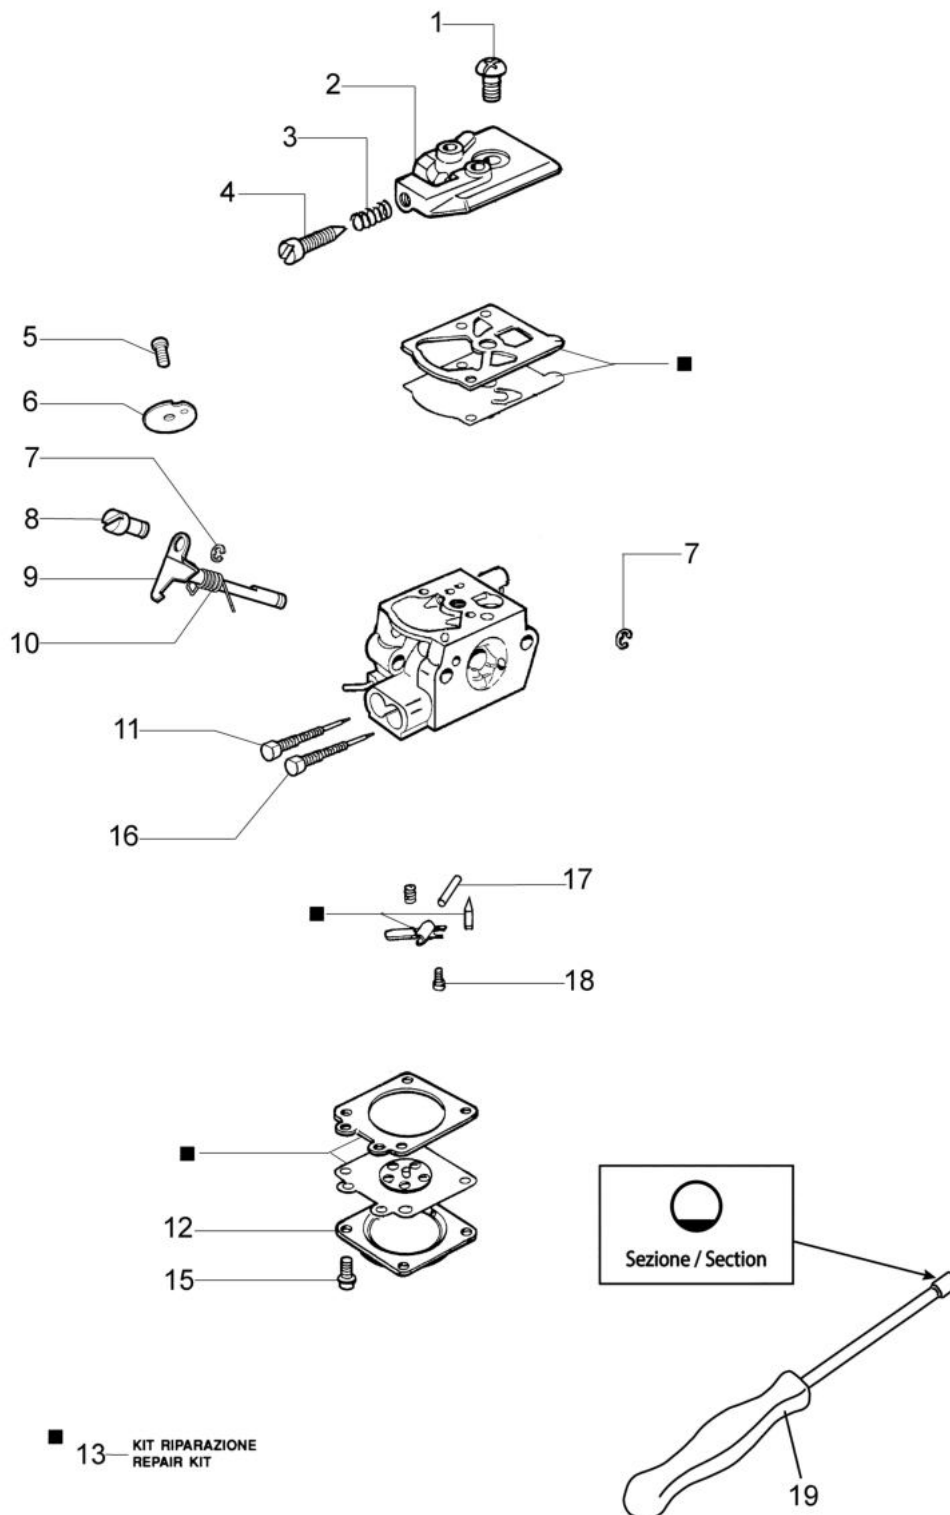

изображение Carburetor

Ref.Nu	Qty	Part number	Description	Validity from	Validity till	Notes	Bulletin
1	1	003300197	Screw				
2	1	2318777	Cover				
3	1	094600148	Spring				
4	1	074000240	Adjust. screw				
5	1	50010141	Screw				
6	1	375100078	Shutter				
7	2	095000164	Ring				
8	1	2318211	Pin				
9	1	2318737	Shaft				
10	1	072700347	Spring				
11	1	2318779	Adjust. screw MIN				
12	1	2318191	Cover				
13	1	2318671	Repair kit				
15	4	035000162	Screw				
16	1	2318778	Adjust. screw				
17	1	003300201	Spindle				
18	1	003300202	Screw				
19	1	3052036R	Special screwdriver "D-style" type