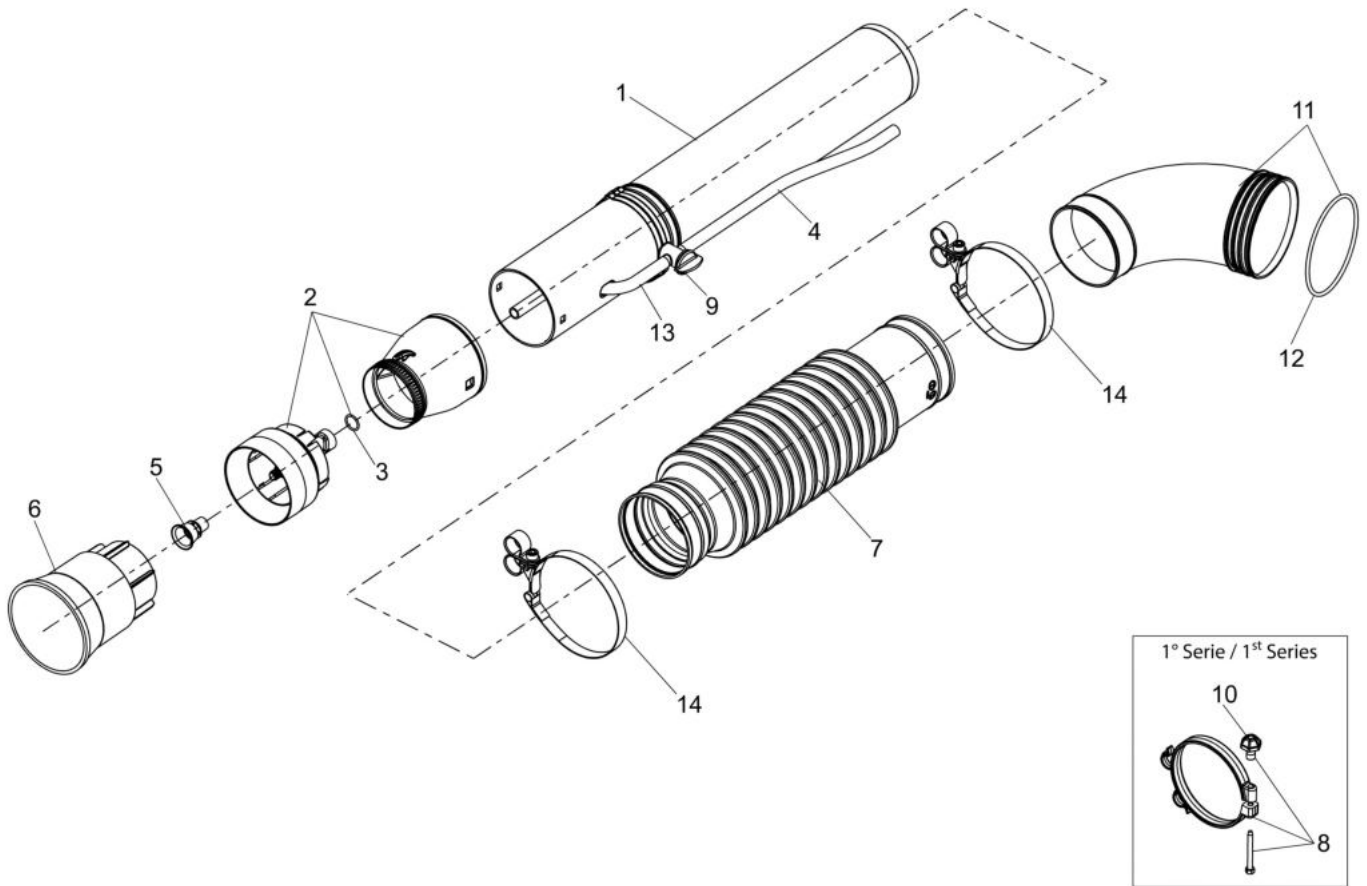

255

изображение Extension hose

Ref.Nu	Qty	Part number	Description	Validity from	Validity till	Notes	Bulletin
1	1	CFI2116410	Tube				
2	1	CFI0G32301	Diffuser				
3	1	CFA7302800	O-ring				
4	1	CFI2116001	Tube				
5	1	CFI2109300	Nozzle				
6	1	CFI2115500	Tube				
7	1	CFI2114901	Hose				
8	2	CFI6905501	Band		03/2019	Plastica; Plastic	
9	1	CFI0G32200	Tap				
10	2	CFA2112302	Knob		03/2019		
11	1	CFI0G23900	Elbow and O-ring				
12	1	3049031R	O-ring				
13	1	CFI2115900	Tube				
14	1	CFI6905501	Band	04/2019		Metallo; Metal