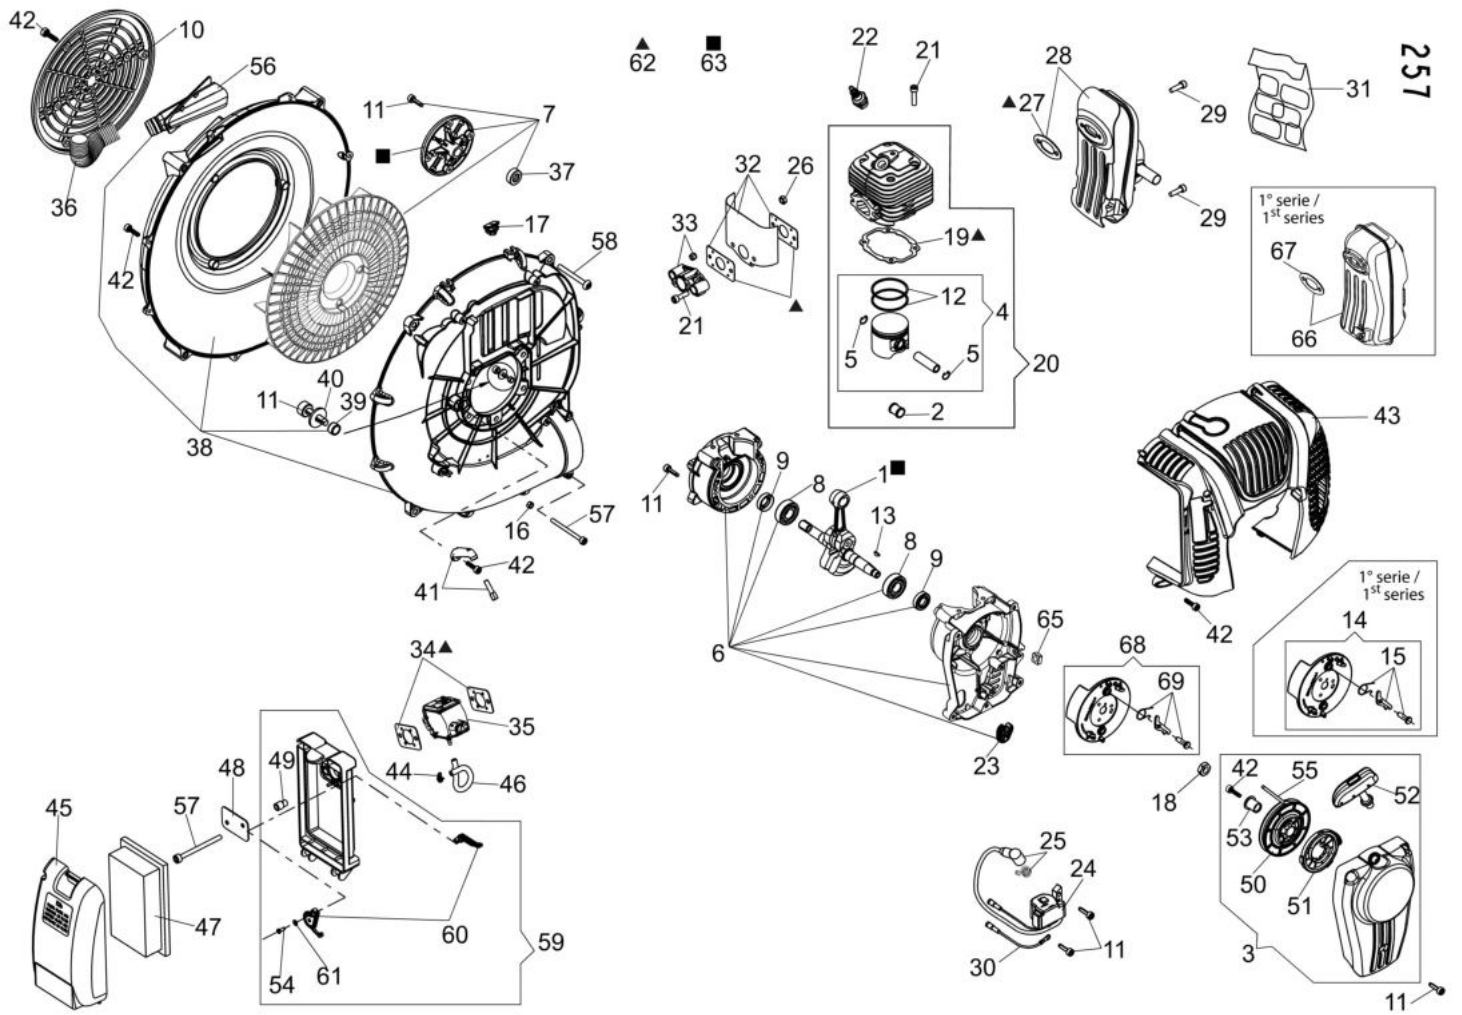

изображение Engine

Ref.Nu	Qty	Part number	Description	Validity from	Validity till	Notes	Bulletin
1	1	CFI0201300	Crankshaft	SN 5438420001			BT6-123-11/18
1	1	56590025	Crankshaft set		SN 5438419999		BT6-123-11/18
2	1	CFI4100100	Thrust bearing				
3	1	CFI0G30310	Starter assy				
4	1	CFI0G01900	Piston assy				
5	2	CFA0301400	Seal ring				
6	1	CFI0G30001	Crankcase assy				
7	1	CFI0G30603	Complete fan		SN 5438419999		BT6-123-11/18
7	1	CFI0G43600	Complete fan	SN 5438420001			BT6-123-11/18
8	2	CFI4000100	Bearing				
9	2	CFI7000100	Oil seal				
10	1	CFI2107302	Guard				
11	20	CFB5303500	Screw				
12	2	CFI0300300	Piston ring				
13	1	3028013R	Key				
14	1	CFI0G07501	Flywheel set				
15	1	CFI0G40300	Pawl kit			solo per / only for PN CFI0G07500	
16	2	3914003R	Nut				
17	2	CFI2115600	Support				
18	1	CFA4700200	Nut				
19	1	CFI0400203	Gasket				
20	1	CFI0G31000	Complete cylinder				
21	4	CFA5006000	Screw				
22	1	3055104R	Spark plug				
23	1	CFI1204900	Buffer				
24	1	CFI3010103	Ignition coil				
25	1	CFI9924900	Cap and spring				
26	2	3912005R	Nut				
27	1	CFI0504800	Gasket				
28	1	CFI0G44200	Muffler assy	SN 5439130001			BT6-124-12/19
29	5	CFA5000510	Screw				
30	1	CFI3005301	Engine stop wire				
31	1	CFI0G40500	Labels kit				
32	1	CFI0G31200	Engine gasket set				
33	1	CFI0G29210	Flange				
34	2	CFI0405000	Gasket				
35	1	CFI0613401	Carburetor				
36	1	CFI2115200	Tube				
37	1	CFI2118200	Spacer				
38	1	CFI0G32111	Fan cover				
39	5	CFA2110700	Spacer				
40	5	3918005R	Washer				
41	1	CFI0G34900	Support				
42	13	CFB5307000	Screw