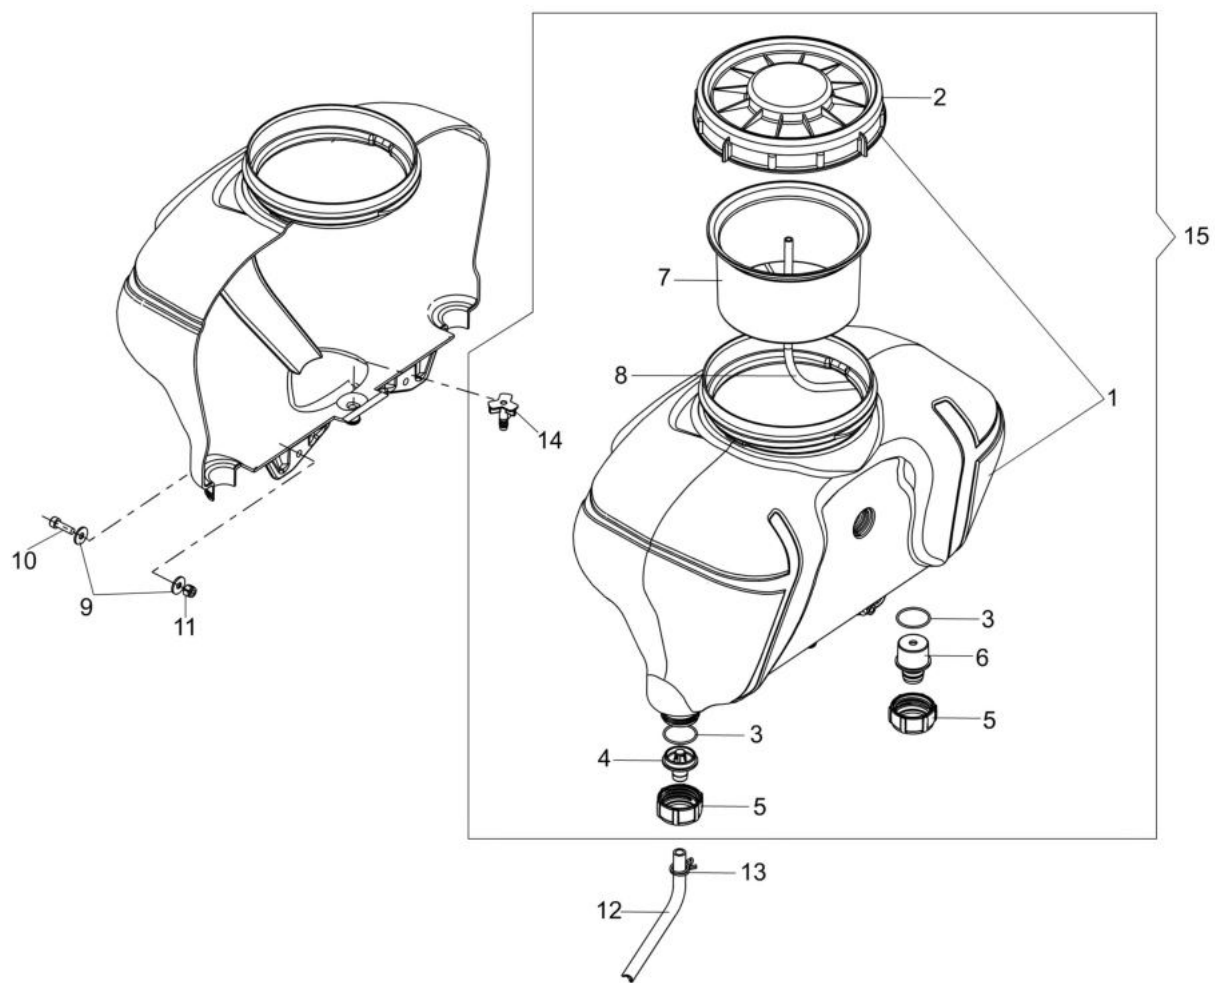

258

изображение Tank

Ref.Nu	Qty	Part number	Description	Validity from	Validity till	Notes	Bulletin
1	1	CFI0G40210	Complete tank				
2	1	CFI0G28410	Tank cap				
3	1	CFI7302600	O-ring				
4	1	CFI2114600	Fitting				
5	1	CFI2114710	Ring nut				
6	1	CFI2114800	Cap				
7	1	CFI2107802	Filter				
8	1	CFI2108201	Tube				
9	4	3918009R	Washer				
10	2	CFA5000510	Screw				
11	2	3914008R	Nut				
12	1	CFI2000700	Tube				
13	1	CFA6701400	Hose clamp				
14	1	CFI2116100	Cap				
15	1	CFI0G40110	Complete tank