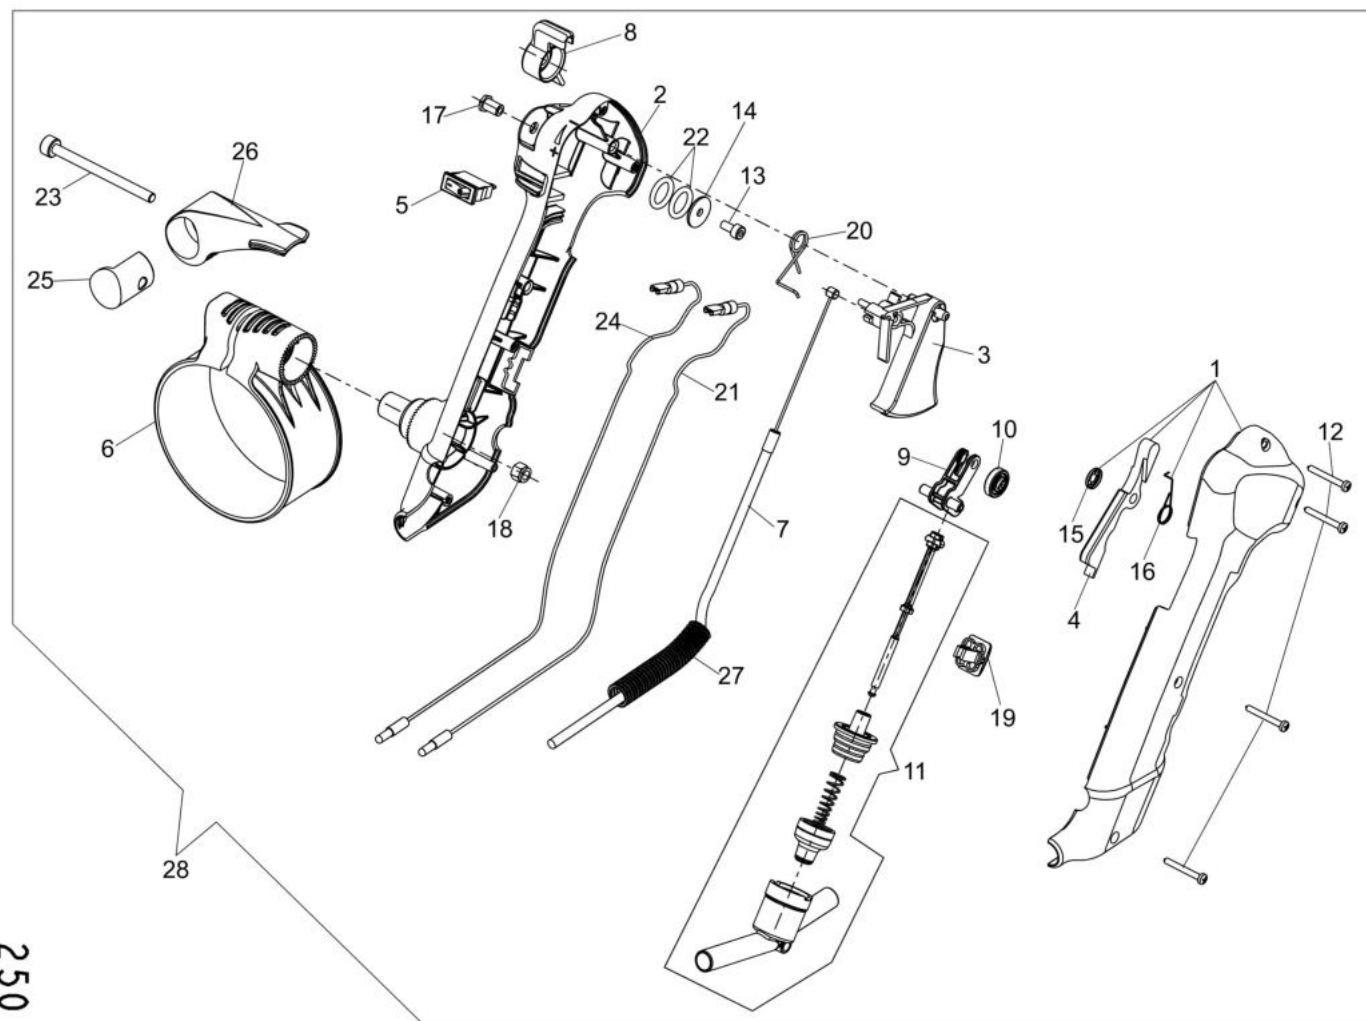

изображение Engine

Ref.Nu	Qty	Part number	Description	Validity from	Validity till	Notes	Bulletin
43	1	CFI1205011	Guard				
44	1	CFA6903400	Band				
45	1	CFI0613530	Filter cover				
46	1	CFI8305000	Suction tube				
47	1	CFI0609900	Air filter				
48	1	CFI0610700	Plate				
49	2	CFI0610600	Spacer				
50	1	CFI0804900	Starter pulley				
51	1	CFI0805100	Starter spring				
52	1	CFI0805410	Starter handle				
53	1	CFI2118700	Bushing				
54	1	3760018R	Screw				
55	1	CFI0804501	Starter rope				
56	1	CFI2114400	Air diverter				
57	4	CFA5307400	Screw				
58	4	CFA5307200	Screw				
59	1	CFI0G31810	Body				
60	1	CFI0G34800	Lever group				
61	1	3916003R	Washer				
62	1	CFI0G30800	Gasket set				
63	1	56590025	Crankshaft set	SN 5438420001			BT6-123-11/18
65	1	CFA4801700	Nut				
66	1	56590039	Muffler assy		SN 5439129999		BT6-124-12/19
67	1	CFI0504800	Gasket				
68	1	CFI0G07501	Flywheel set				
69	1	CFI0G40301	Pawl kit			solo per / only for PN CFI0G07501	

250

изображение Handle

Ref.Nu	Qty	Part number	Description	Validity from	Validity till	Notes	Bulletin
1	1	CFI0G31501	Schell set				
2	1	CFI3401800	Schell				
3	1	CFI3402901	Throttle lever				
4	1	CFI1202902	Lever				
5	1	CFI3010200	Switch (stop)				
6	1	CFI3402800	Band				
7	1	CFI3401202	Accelerator cable				
8	1	CFI3402000	Control lever				
9	1	CFI3402200	Lever				
10	1	CFI3402500	Adjustment wheel				
11	1	CFI0G32700	Complete valve				
12	4	CFA5303100	Screw				
13	1	300000058R	Screw				
14	1	CFA3401500	Washer				
15	1	CFA6201000	Locking				
16	1	CFI1202500	Spring				
17	1	CFI3401401	Pin				
18	1	CFA4800200	Nut				
19	1	CFI3402100	Lever				
20	1	CFI3403001	Spring				
21	1	CFI3010300	Engine stop wire				
22	2	3049016R	O-ring				
23	1	CFA5307400	Screw				
24	1	CFI3013900	Engine stop wire				
25	1	CFI3402400	Body				
26	1	CFI3402700	Cam				
27	1	CFI1205400	Sheath				
28	1	CFI0G31602	Complete handle				