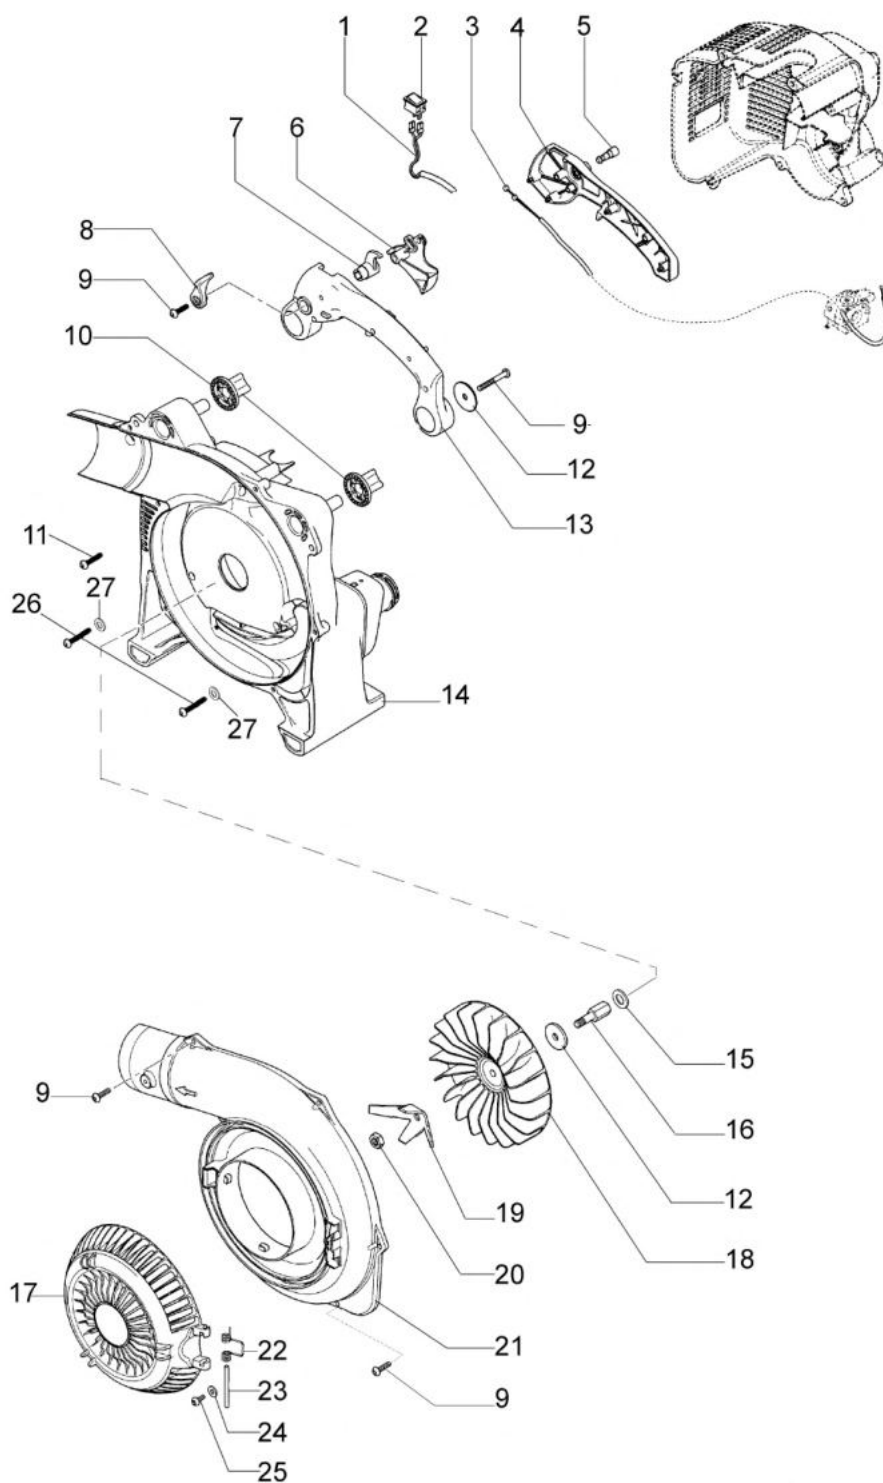

изображение Fan assy

Ref.Nu	Qty	Part number	Description	Validity from	Validity till	Notes	Bulletin
1	1	56560056R	Cable				
2	1	2317021R	Switch				
3	1	56560051R	Throttle cable				
4	1	56560063R	Half grip				
5	1	56550156R	Button				
6	1	56550023AR	Throttle				
7	1	56560058R	Stopper				
8	1	56550026R	Lever				
9	3	3960091AR	Screw				
10	1	56560015R	AV-mount				
11	1	3801013R	Screw				
12	2	56510050R	Washer				
13	1	56560062AR	Half grip				
14	1	56560028AR	Left cover/tank			SN 5322096818	
14	1	56572008R	Right cover	SN 5322096819			
15	1	3818011AR	Washer				
16	1	56560017R	Extension				
17	1	56560003R	Cover				
18	1	56560010R	Fan				
19	1	56560027AR	Knife				
20	1	3980012R	Nut				
21	1	56560023AR	Left cover				
22	1	56560046R	Spring				
23	1	56550123R	Pin				
24	1	3918010R	Washer				
25	1	3960070AR	Screw				
26	2	3801012R	Screw				
27	2	3916005R	Washer