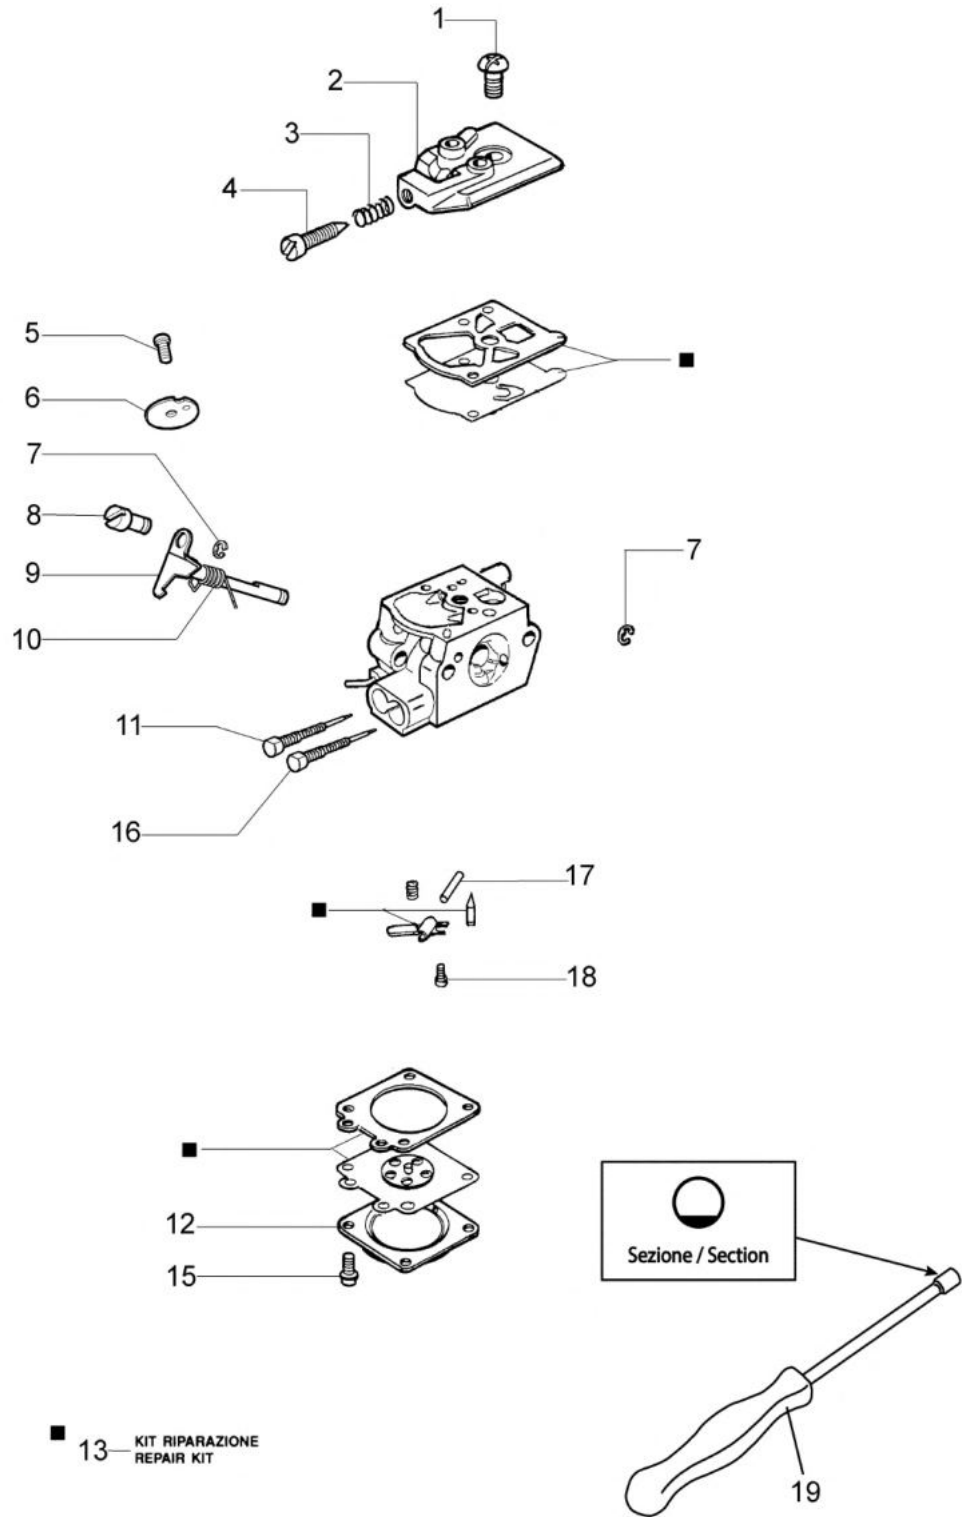

изображение Carburetor WT-936

Ref.Nu	Qty	Part number	Description	Validity from	Validity till	Notes	Bulletin
1	1	003300197	Screw				
2	1	2318777	Cover				
3	1	094600148	Spring				
4	1	074000240	Adjust. screw				
5	1	50010141	Screw				
6	1	375100078	Shutter				
7	2	095000164	Ring				
8	1	2318211	Pin				
9	1	2318737	Shaft				
10	1	072700347	Spring				
11	1	2318779	Adjust. screw MIN				
12	1	2318191	Cover				
13	1	2318671	Repair kit				
15	4	035000162	Screw				
16	1	2318778	Adjust. screw				
17	1	003300201	Spindle				
18	1	003300202	Screw				
19	1	3052036R	Special screwdriver "D-style" type