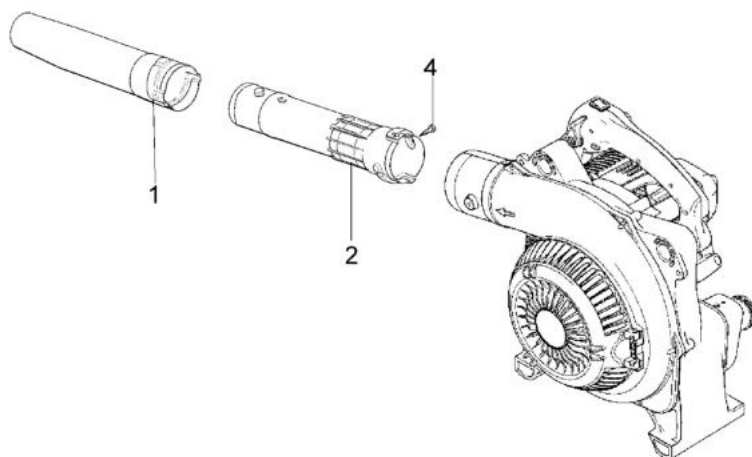

изображение Ignition system

Ref.Nu	Qty	Part number	Description	Validity from	Validity till	Notes	Bulletin
1	1	61070019AR	Starter rope				
2	1	61200015R	Starter handle				
3	1	072700089R	Bushing				
4	1	61070036R	Starter spring				
5	1	61172004R	Complete pulley				
6	1	3960070AR	Screw				
7	1	094600054R	Washer				
8	1	61170173R	Washer				
9	1	56560038AR	Cover				
10	3	3960091AR	Screw				
11	2	61070039R	Spring				
12	2	61070038R	Pawl				
13	1	56560034R	Clutch driver				
14	1	56550222	Cap and spring				
16	1	56550145BR	Ignition coil				
17	1	56550134R	Flywheel				
18	2	4191069BR	Plate				
19	2	3960030R	Screw				
20	1	56560057R	Cable				
21	1	56560055R	Cable				
22	1	3916004R	Washer				
23	1	006000315R	Washer				
24	1	3801007R	Screw				

изображение Fan assy

Ref.Nu	Qty	Part number	Description	Validity from	Validity till	Notes	Bulletin
1	1	56560056R	Cable				
2	1	2317021R	Switch				
3	1	56560051R	Throttle cable				
4	1	56560063R	Half grip				
5	1	56550156R	Button				
6	1	56550023AR	Throttle				
7	1	56560058R	Stopper				
8	1	56550026R	Lever				
9	3	3960091AR	Screw				
10	1	56560015R	AV-mount				
11	1	3801013R	Screw				
12	2	56510050R	Washer				
13	1	56560062AR	Half grip				
14	1	56560028AR	Left cover/tank			SN 5322096818	
14	1	56572008R	Right cover	SN 5322096819			
15	1	3818011AR	Washer				
16	1	56560017R	Extension				
17	1	56560003R	Cover				
18	1	56560010R	Fan				
19	1	56560027AR	Knife				
20	1	3980012R	Nut				
21	1	56560023AR	Left cover				
22	1	56560046R	Spring				
23	1	56550123R	Pin				
24	1	3918010R	Washer				
25	1	3960070AR	Screw				
26	2	3801012R	Screw				
27	2	3916005R	Washer				