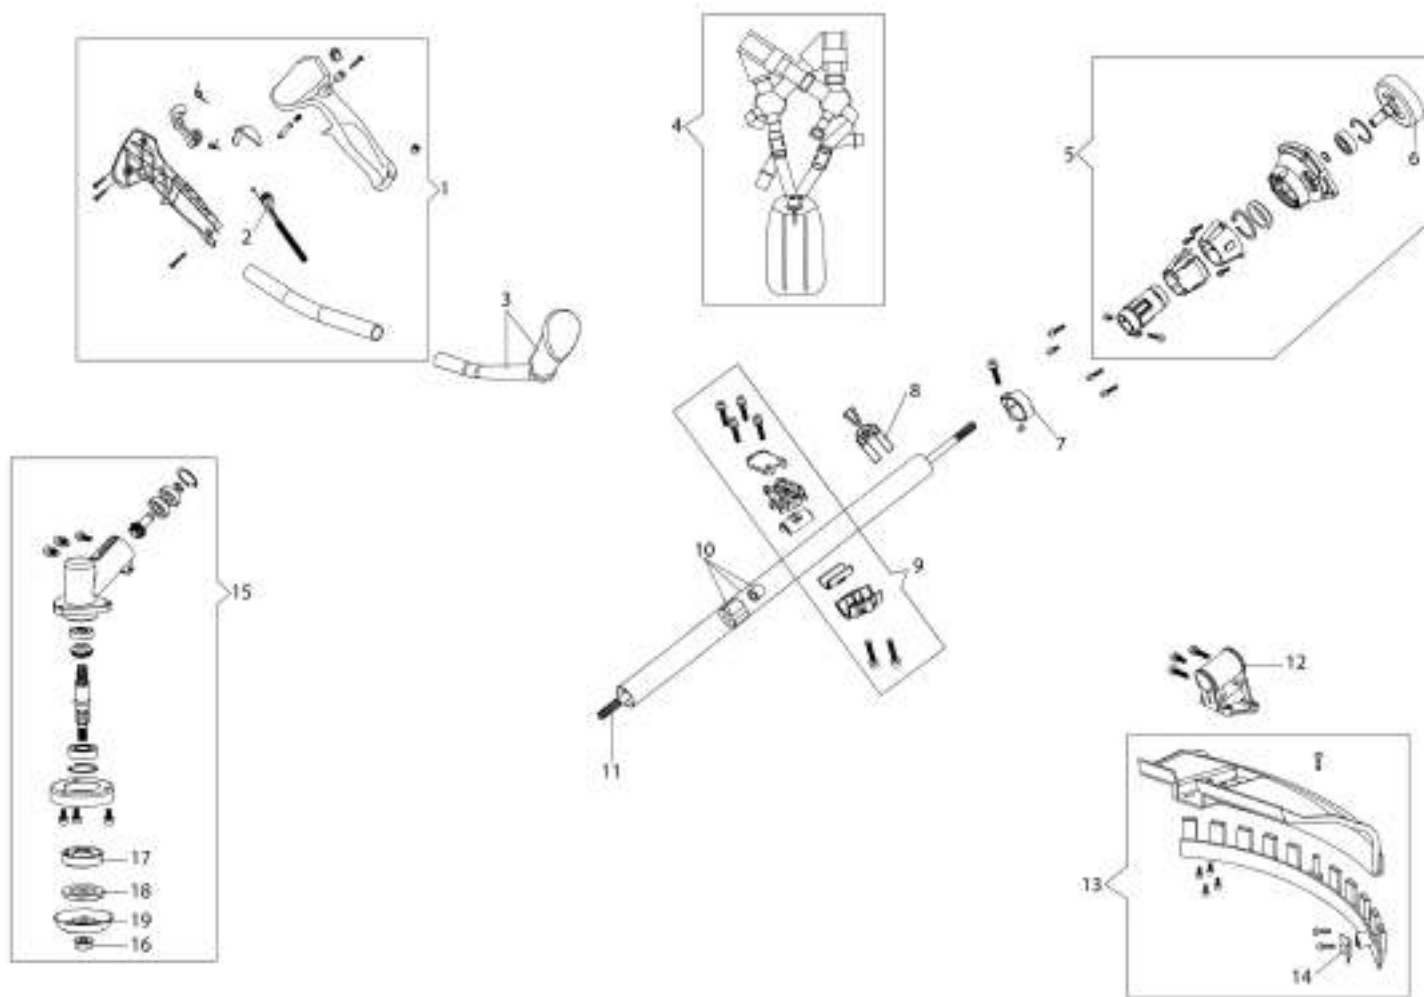

BCH 40 T Brushcutter

Documents

Engine

Starter assy and clutch

Tank and air filter

Transmission

Transmission D.28 mm

Head Tap&Go D.130

Illustration Transmission

Ref.Nu	Qty	Part number	Description	Validity from	Validity till	Notes	Bulletin
1	1	BF000023R	Complete handle				
2	1	BF000016R	Throttle cable				
3	1	BF000022R	Handle and knob				
4	1	BF000020R	Harness				
5	1	61450327R	Starter case				
6	1	BF000011R	Clutch drum				
7	1	BF000012R	Band				
8	1	BF000013R	Support				
9	1	61450328R	Complete clamp				
10	1	BF000014R	Tube Ø26				
11	1	BF000015R	Drive shaft				
12	1	BF000008R	Bracket				
13	1	BF000029R	Guard kit				
14	1	BF000009R	Blade				
15	1	61450441R	Bevel gear				
16	1	BF000007R	Nut				
17	1	BF000038R	Hub				
18	1	BF000037R	Flange				
19	1	BF000036R	Safety ring				

Illustration Transmission D.28 mm

Ref.Nu	Qty	Part number	Description	Validity from	Validity till	Notes	Bulletin
1	1	BF000023R	Complete handle				
2	1	BF000016R	Throttle cable				
3	1	BF000022R	Handle and knob				
4	1	BF000020R	Harness				
5	1	BF000045R	Starter case				
6	1	BF000011R	Clutch drum				
7	1	BF000041R	Band				
8	1	BF000042R	Support				
9	1	BF000046R	Complete clamp				
10	1	BF000043R	Tube Ø28				
11	1	BF000015R	Drive shaft				
12	1	BF000040R	Bracket				
13	1	BF000029R	Guard kit				
14	1	BF000009R	Blade				
15	1	BF000044R	Bevel gear Ø28				
16	1	BF000007R	Nut				
17	1	BF000038R	Hub				
18	1	BF000037R	Flange				
19	1	BF000036R	Safety ring				

Illustration Head Tap&Go D.130

Ref.Nu	Qty	Part number	Description	Validity from	Validity till	Notes	Bulletin
1	1	63120040R	Nut				
2	1	63120031R	Kit spring				
3	2	63120001R	Bushing				
4	1	63120010R	Nylon spool				
5	1	63120011R	Knob kit				
6	1	63120012R	Lower cover				
7	1	61459100	Complete nylon head Ø 2,4				
7	1	61459102	Complete nylon head Ø 3				