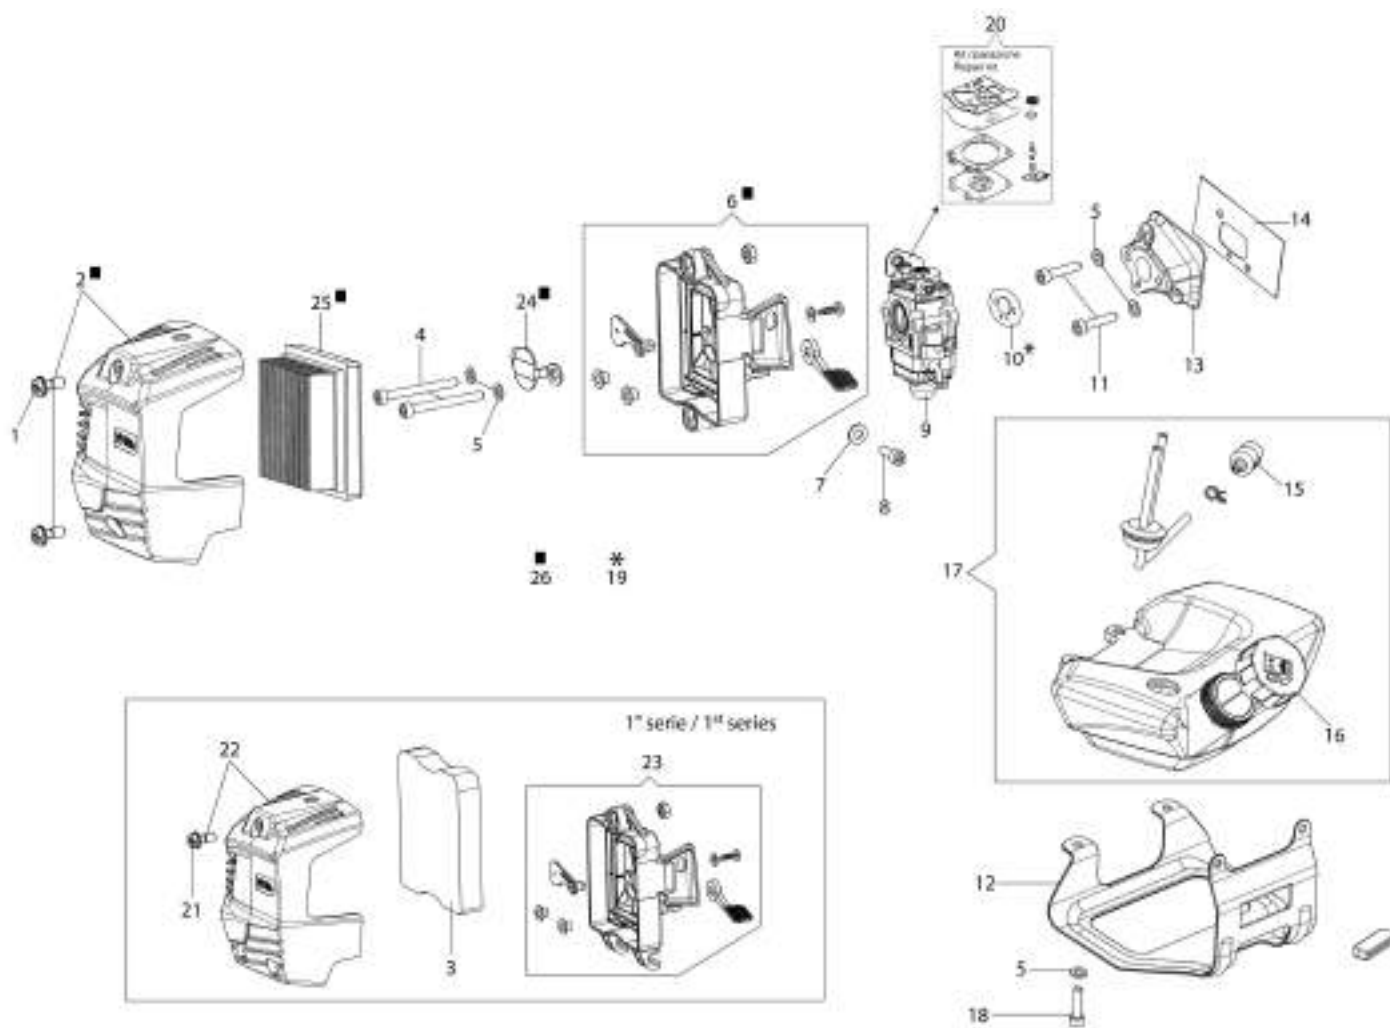

Illustration Tank and air filter

Ref.Nu	Qty	Part number	Description	Validity from	Validity till	Notes	Bulletin
1	2	61330040AR	Screw	SN 8229132537 - SN			BT3-143-10/19
2	1	61450045	Air filter cover	8219149742 SN 8229132537 - SN		Per modelli premodifica da	BT3-143-10/19
3	1	61450061R	Air filter		SN 8210038436		BT3-144-03/20
4	2	3801012R	Screw			to be matched	
5	4	3916005R	Washer				
6	1	61450047	Air filter support	SN 8229132537 - SN		Per modelli premodifica da	BT3-143-10/19
7	1	3918010R	Washer				
8	1	3801011R	Screw			to be matched	
9	1	2318624R	Carburetor				
10	1	61450054AR	Gasket				
11	2	3801015R	Screw				
12	1	61450082R	Tank shield				
13	1	61450053AR	Insulator				
14	1	61450052AR	Gasket				
15	1	094600450R	Fuel filter				
16	1	BF000024R	Tank cap				
17	1	61452050R	Tank assy				
18	2	3801013R	Screw				
19	1	61450443	Gasket set				
20	1	2318025R	Repair kit				
21	1	61330040AR	Screw		SN 8229132536 - SN		BT3-143-10/19,
22	1	61450444	Air filter cover		8219149741 SN 8229132536 - SN		BT3-144-03/20, BT3-143-10/19,
23	1	61450445	Air filter support		SN 8229132536 - SN		BT3-143-10/19,
24	1	61450016R	Plate	SN 8210038437	8219149741		BT3-144-03/20
25	1	61450425R	Air filter	SN 8210038437			BT3-144-03/20
26	1	61450049	Air filter kit				BT3-144-03/20