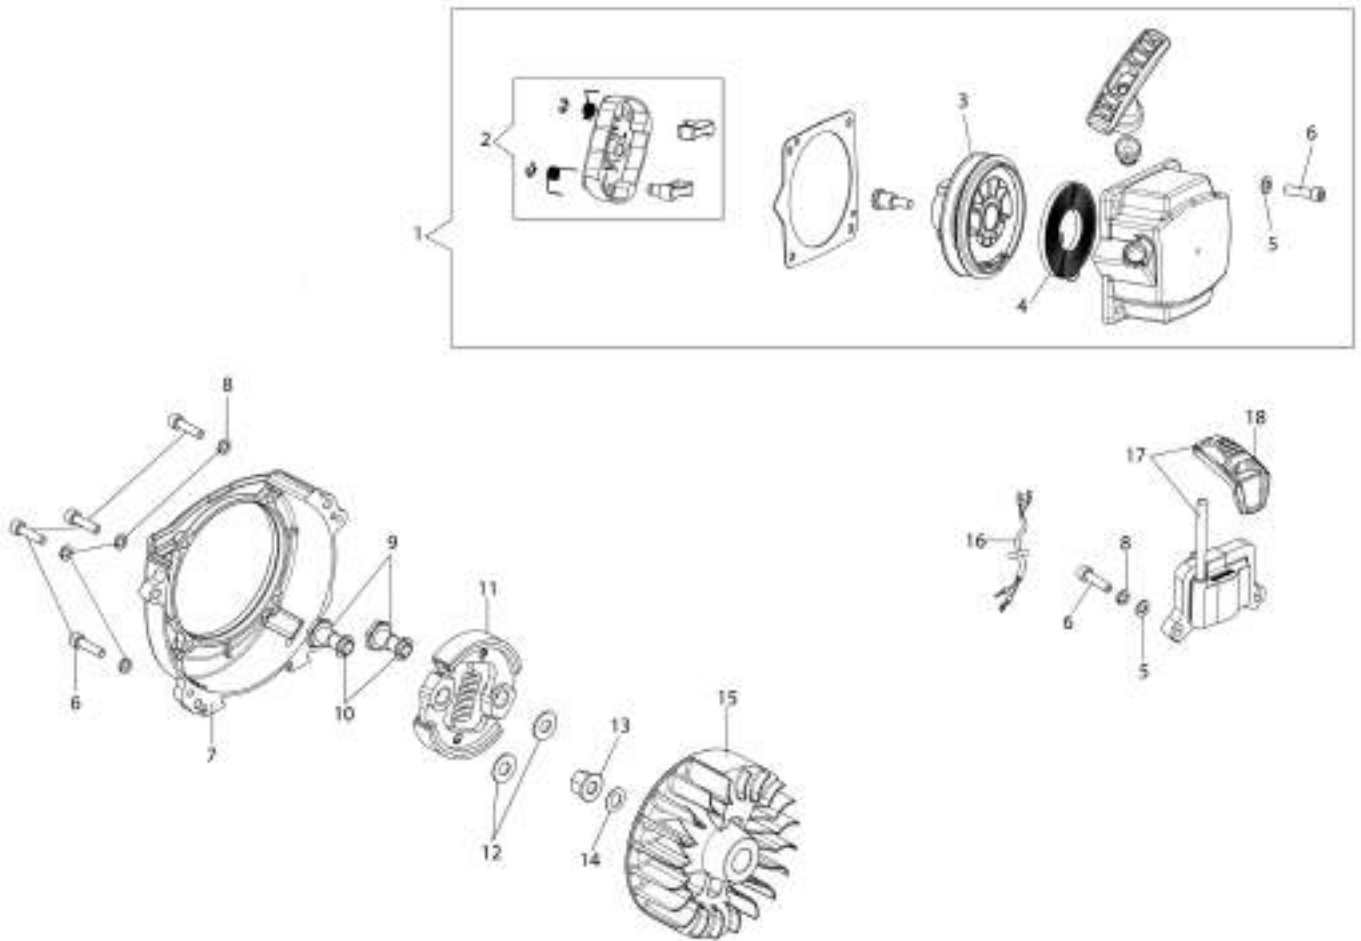

Illustration Starter Assy and Clutch

Illustration Starter assy and clutch

Ref.Nu	Qty	Part number	Description	Validity from	Validity till	Notes	Bulletin
1	1	61450192R	Starter assy				
2	1	61450193AR	Clutch driver				
3	1	61450229AR	Starter pulley				
4	1	61450044AR	Starter spring				
5	6	3916005R	Washer				
6	10	3801013R	Screw				
7	1	61452083R	Flange				
8	6	3819006R	Washer				
9	2	61450070R	Pin				
10	2	61450072R	Washer				
11	1	61450277R	Clutch				
12	2	61450071R	Washer				
13	1	50010148R	Nut				
14	1	3833080R	Washer				
15	1	61450310R	Flywheel				
16	1	BF000030R	Cable				
17	1	2501026BR	Ignition coil				
18	1	61450370R	Spark plug cap				

Illustration Transmission D.28 mm

Ref.Nu	Qty	Part number	Description	Validity from	Validity till	Notes	Bulletin
1	1	BF000023R	Complete handle				
2	1	BF000016R	Throttle cable				
3	1	BF000022R	Handle and knob				
4	1	BF000020R	Harness				
5	1	BF000045R	Starter case				
6	1	BF000011R	Clutch drum				
7	1	BF000041R	Band				
8	1	BF000042R	Support				
9	1	BF000046R	Complete clamp				
10	1	BF000043R	Tube Ø28				
11	1	BF000015R	Drive shaft				
12	1	BF000040R	Bracket				
13	1	BF000029R	Guard kit				
14	1	BF000009R	Blade				
15	1	BF000044R	Bevel gear Ø28				
16	1	BF000007R	Nut				
17	1	BF000038R	Hub				
18	1	BF000037R	Flange				
19	1	BF000036R	Safety ring				

Illustration Head Tap&Go D.130

Ref.Nu	Qty	Part number	Description	Validity from	Validity till	Notes	Bulletin
1	1	63120040R	Nut				
2	1	63120031R	Kit spring				
3	2	63120001R	Bushing				
4	1	63120010R	Nylon spool				
5	1	63120011R	Knob kit				
6	1	63120012R	Lower cover				
7	1	61459100	Complete nylon head Ø 2,4				
7	1	61459102	Complete nylon head Ø 3				