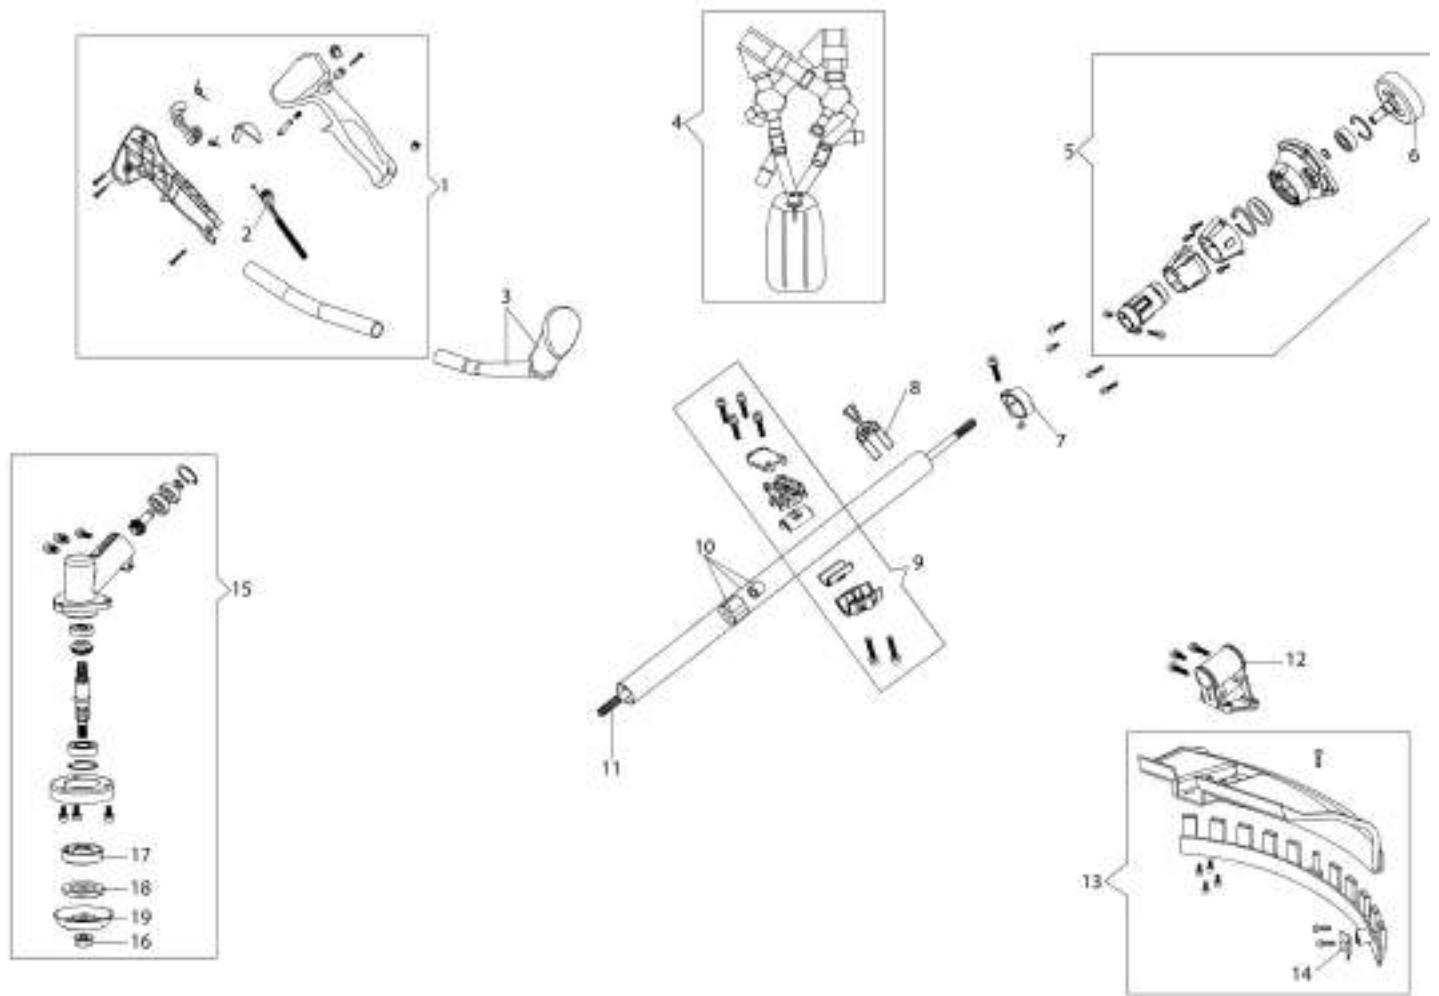

Illustration Transmission

Ref.Nu	Qty	Part number	Description	Validity from	Validity till	Notes	Bulletin
1	1	BF000023R	Complete handle				
2	1	BF000016R	Throttle cable				
3	1	BF000022R	Handle and knob				
4	1	BF000020R	Harness				
5	1	61450327R	Starter case				
6	1	BF000011R	Clutch drum				
7	1	BF000012R	Band				
8	1	BF000013R	Support				
9	1	61450328R	Complete clamp				
10	1	BF000014R	Tube Ø26				
11	1	BF000015R	Drive shaft				
12	1	BF000008R	Bracket				
13	1	BF000029R	Guard kit				
14	1	BF000009R	Blade				
15	1	61450441R	Bevel gear				
16	1	BF000007R	Nut				
17	1	BF000038R	Hub				
18	1	BF000037R	Flange				
19	1	BF000036R	Safety ring				

Illustration Transmission D.28 mm

Ref.Nu	Qty	Part number	Description	Validity from	Validity till	Notes	Bulletin
1	1	BF000023R	Complete handle				
2	1	BF000016R	Throttle cable				
3	1	BF000022R	Handle and knob				
4	1	BF000020R	Harness				
5	1	BF000045R	Starter case				
6	1	BF000011R	Clutch drum				
7	1	BF000041R	Band				
8	1	BF000042R	Support				
9	1	BF000046R	Complete clamp				
10	1	BF000043R	Tube Ø28				
11	1	BF000015R	Drive shaft				
12	1	BF000040R	Bracket				
13	1	BF000029R	Guard kit				
14	1	BF000009R	Blade				
15	1	BF000044R	Bevel gear Ø28				
16	1	BF000007R	Nut				
17	1	BF000038R	Hub				
18	1	BF000037R	Flange				
19	1	BF000036R	Safety ring				

Illustration Head Tap&Go D.130

Ref.Nu	Qty	Part number	Description	Validity from	Validity till	Notes	Bulletin
1	1	63120040R	Nut				
2	1	63120031R	Kit spring				
3	2	63120001R	Bushing				
4	1	63120010R	Nylon spool				
5	1	63120011R	Knob kit				
6	1	63120012R	Lower cover				
7	1	61459100	Complete nylon head Ø 2,4				
7	1	61459102	Complete nylon head Ø 3				