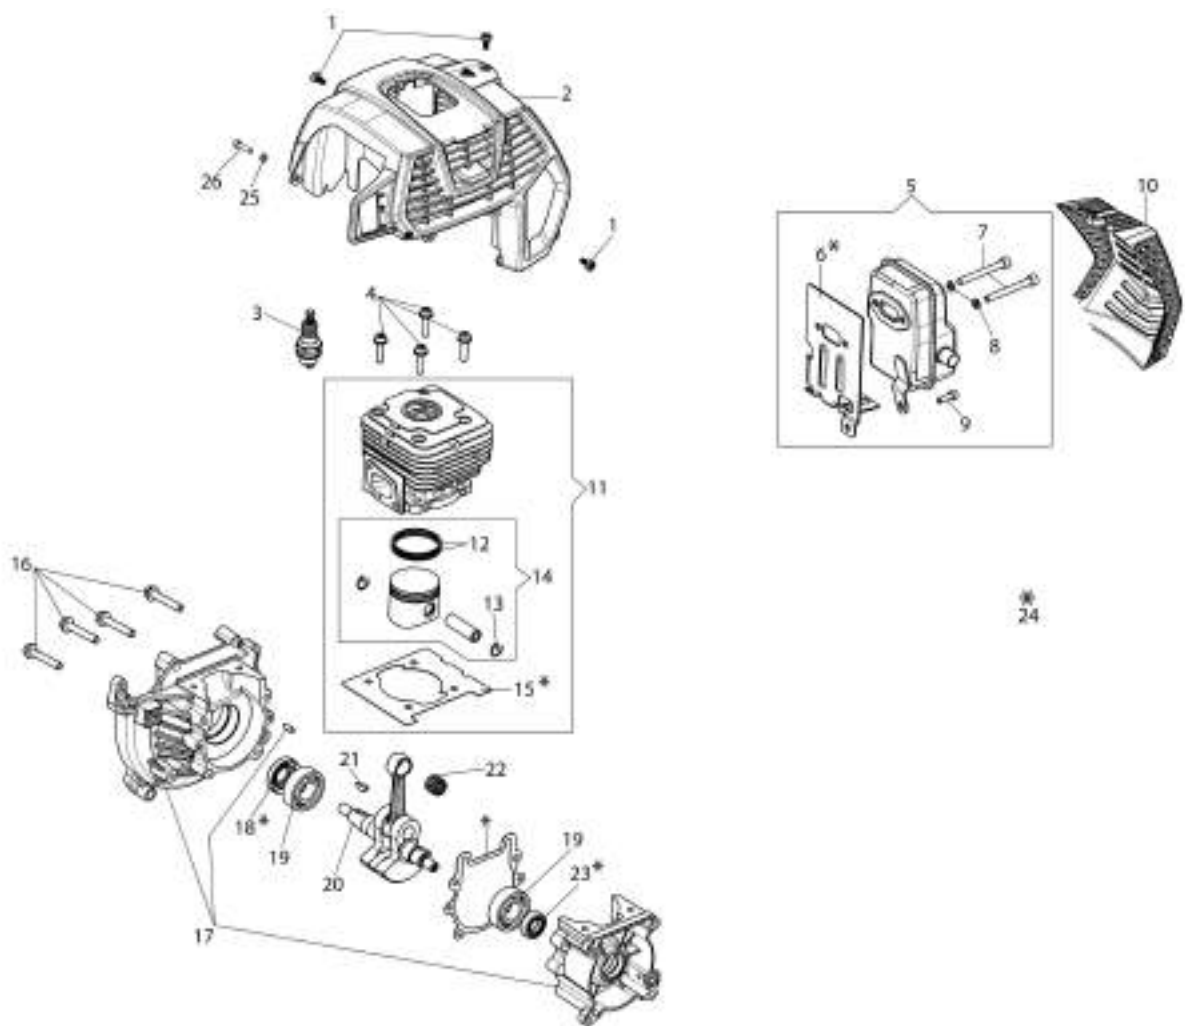

BCH 40 T Brushcutter

Documents

Engine

Starter assy and clutch

Tank and air filter

Transmission

Transmission D.28 mm

Head Tap&Go D.130

Illustration Transmission

Ref.Nu	Qty	Part number	Description	Validity from	Validity till	Notes	Bulletin
1	1	BF000023R	Complete handle				
2	1	BF000016R	Throttle cable				
3	1	BF000022R	Handle and knob				
4	1	BF000020R	Harness				
5	1	61450327R	Starter case				
6	1	BF000011R	Clutch drum				
7	1	BF000012R	Band				
8	1	BF000013R	Support				
9	1	61450328R	Complete clamp				
10	1	BF000014R	Tube Ø26				
11	1	BF000015R	Drive shaft				
12	1	BF000008R	Bracket				
13	1	BF000029R	Guard kit				
14	1	BF000009R	Blade				
15	1	61450441R	Bevel gear				
16	1	BF000007R	Nut				
17	1	BF000038R	Hub				
18	1	BF000037R	Flange				
19	1	BF000036R	Safety ring				

Illustration Transmission D.28 mm

Ref.Nu	Qty	Part number	Description	Validity from	Validity till	Notes	Bulletin
1	1	BF000023R	Complete handle				
2	1	BF000016R	Throttle cable				
3	1	BF000022R	Handle and knob				
4	1	BF000020R	Harness				
5	1	BF000045R	Starter case				
6	1	BF000011R	Clutch drum				
7	1	BF000041R	Band				
8	1	BF000042R	Support				
9	1	BF000046R	Complete clamp				
10	1	BF000043R	Tube Ø28				
11	1	BF000015R	Drive shaft				
12	1	BF000040R	Bracket				
13	1	BF000029R	Guard kit				
14	1	BF000009R	Blade				
15	1	BF000044R	Bevel gear Ø28				
16	1	BF000007R	Nut				
17	1	BF000038R	Hub				
18	1	BF000037R	Flange				
19	1	BF000036R	Safety ring				

Illustration Head Tap&Go D.130

Ref.Nu	Qty	Part number	Description	Validity from	Validity till	Notes	Bulletin
1	1	63120040R	Nut				
2	1	63120031R	Kit spring				
3	2	63120001R	Bushing				
4	1	63120010R	Nylon spool				
5	1	63120011R	Knob kit				
6	1	63120012R	Lower cover				
7	1	61459100	Complete nylon head Ø 2,4				
7	1	61459102	Complete nylon head Ø 3				