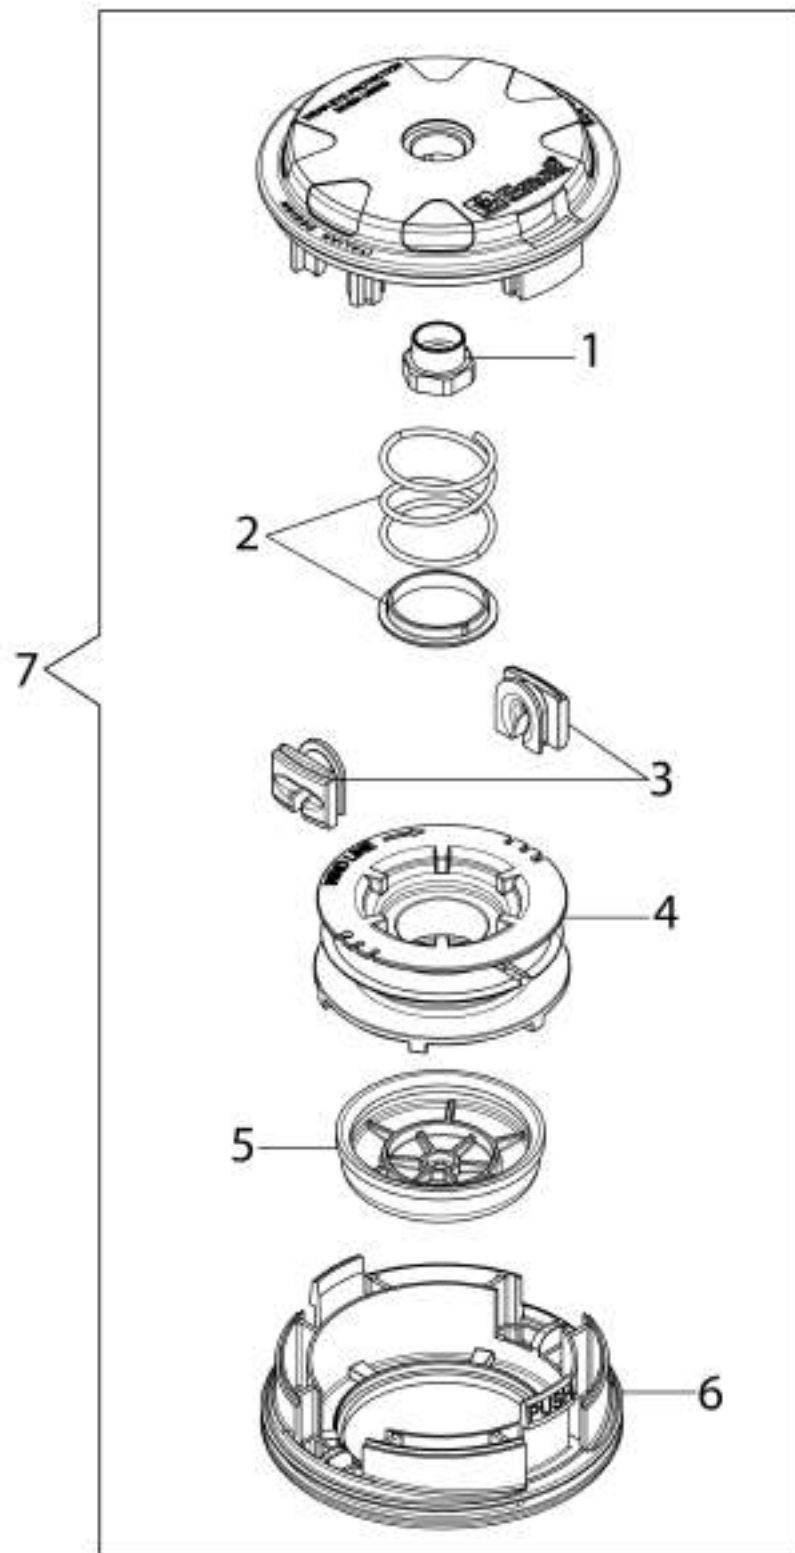

Illustration Transmission

Ref.Nu	Qty	Part number	Description	Validity from	Validity till	Notes	Bulletin
1	1	BF000023R	Complete handle				
2	1	BF000016R	Throttle cable				
3	1	BF000022R	Handle and knob				
4	1	BF000020R	Harness				
5	1	61450327R	Starter case				
6	1	BF000011R	Clutch drum				
7	1	BF000012R	Band				
8	1	BF000013R	Support				
9	1	61450328R	Complete clamp				
10	1	BF000014R	Tube Ø26				
11	1	BF000015R	Drive shaft				
12	1	BF000008R	Bracket				
13	1	BF000029R	Guard kit				
14	1	BF000009R	Blade				
15	1	61450441R	Bevel gear				
16	1	BF000007R	Nut				
17	1	BF000038R	Hub				
18	1	BF000037R	Flange				
19	1	BF000036R	Safety ring				

Illustration Transmission D.28 mm

Ref.Nu	Qty	Part number	Description	Validity from	Validity till	Notes	Bulletin
1	1	BF000023R	Complete handle				
2	1	BF000016R	Throttle cable				
3	1	BF000022R	Handle and knob				
4	1	BF000020R	Harness				
5	1	BF000045R	Starter case				
6	1	BF000011R	Clutch drum				
7	1	BF000041R	Band				
8	1	BF000042R	Support				
9	1	BF000046R	Complete clamp				
10	1	BF000043R	Tube Ø28				
11	1	BF000015R	Drive shaft				
12	1	BF000040R	Bracket				
13	1	BF000029R	Guard kit				
14	1	BF000009R	Blade				
15	1	BF000044R	Bevel gear Ø28				
16	1	BF000007R	Nut				
17	1	BF000038R	Hub				
18	1	BF000037R	Flange				
19	1	BF000036R	Safety ring				

Illustration Head Tap&Go D.130

Ref.Nu	Qty	Part number	Description	Validity from	Validity till	Notes	Bulletin
1	1	63120040R	Nut				
2	1	63120031R	Kit spring				
3	2	63120001R	Bushing				
4	1	63120010R	Nylon spool				
5	1	63120011R	Knob kit				
6	1	63120012R	Lower cover				
7	1	61459100	Complete nylon head Ø 2,4				
7	1	61459102	Complete nylon head Ø 3				