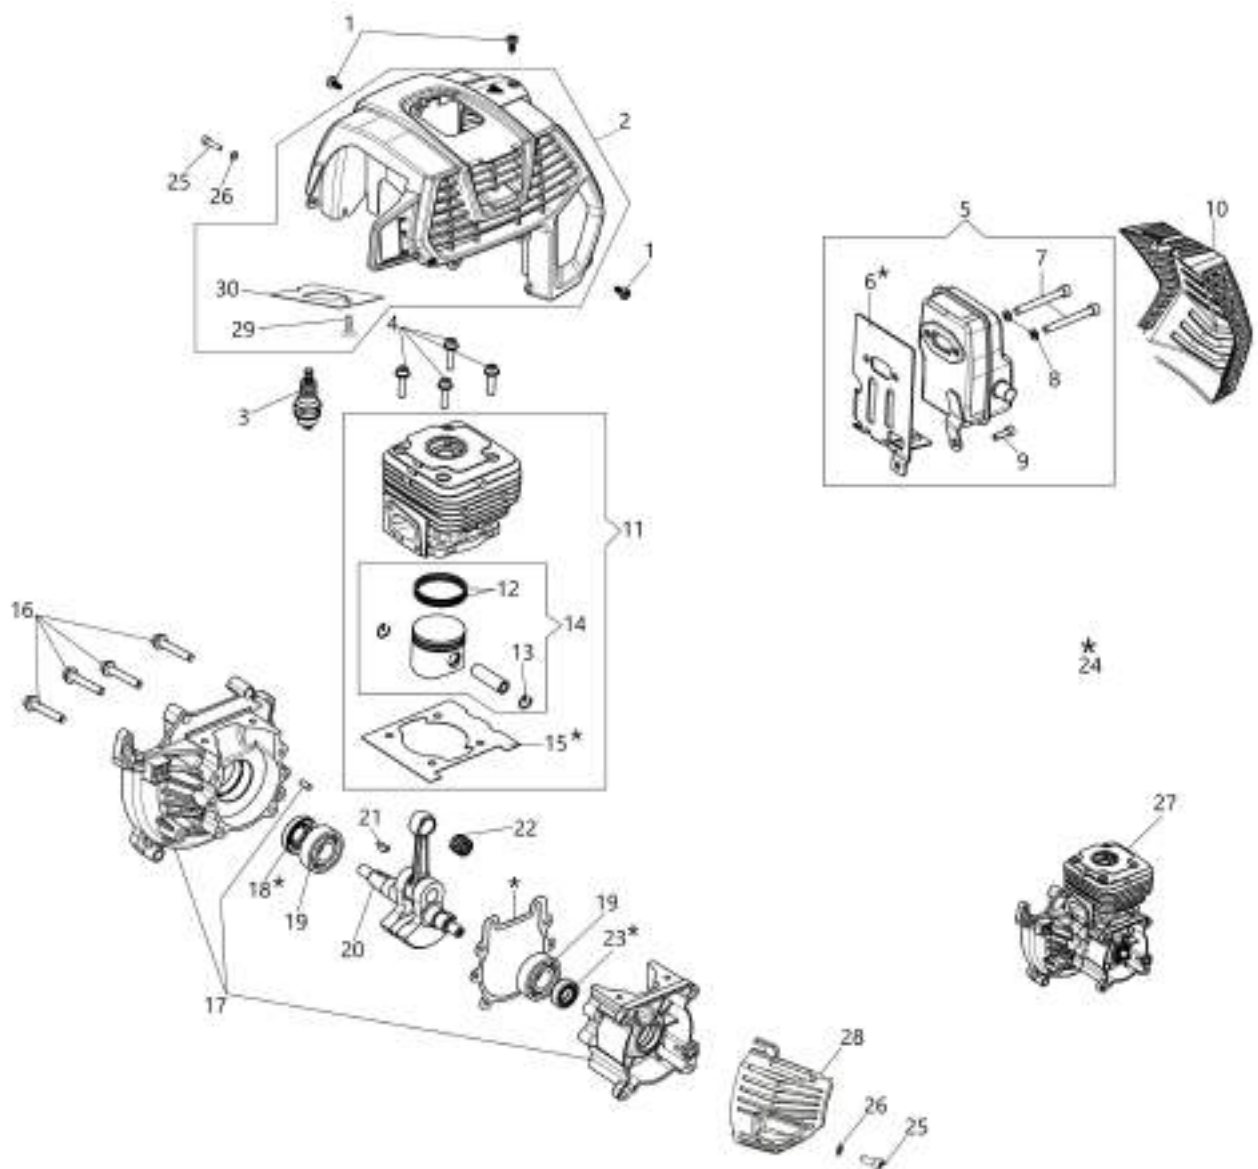

BCH 500 T Brushcutter

Документы

Engine

Transmission

Starter assy and clutch

Tank and air filter

Carburetor

Head

изображение Engine

Ref.Nu	Qty	Part number	Description	Validity from	Validity till	Notes	Bulletin
1	3	3960121R	Screw				
2	1	61510106	Engine cover				
3	1	3055104R	Spark plug				
4	4	3860095R	Screw				
5	1	61512006R	Complete muffler				
6	1	61450242AR	Gasket				
7	2	3801065R	Screw				
8	2	3916006R	Washer				
9	1	3801011R	Screw				
10	1	61450367R	Muffler cover				
11	1	61510103	Complete cylinder				
12	2	50080013R	Piston ring				
13	2	61450013R	Ring				
14	1	61510009R	Piston assy				
15	1	61450127AR	Gasket				
16	4	3860096R	Screw				
17	1	61452001BR	Crankcase assy				
18	1	3050056R	Oil seal				
19	2	3035065R	Bearing				
20	1	61450001BR	Crankshaft				
21	1	3028020R	Key				
22	1	50110044R	Bearing				
23	1	3050057R	Oil seal				
24	1	61450443	Gasket set				
26	2	3801009R	Screw				
25	2	3916005R	Washer				
27	1	61510104R	Short block				
28	1	61510080R	Carter				
29	1	3960167R	Screw				
30	1	61510055AR	Deflector				

изображение Transmission

Ref.Nu	Qty	Part number	Description	Validity from	Validity till	Notes	Bulletin
2	1	BF000016R	Throttle cable				
4	1	63070003AR	Harness				
5	1	BF000124R	Starter case				
6	1	BF000011R	Clutch drum				
7	1	BF000117R	Band				
8	1	BF000118R	Band				
9	1	BF000125R	Complete clamp				
10	1	BF000130R	Tube Ø32				
11	1	BF000126R	Drive shaft				
12	1	BF000127R	Bracket				
13	1	BF000029R	Guard kit				
14	1	BF000009R	Blade				
15	1	BF000128R	Bevel gear				
16	1	BF000007R	Nut				
17	1	BF000037R	Hub				
18	1	BF000038R	Flange				
19	1	BF000129R	Safety ring				
20	1	BF000059R	Complete handle				
21	1	BF000058R	Handle and knob				