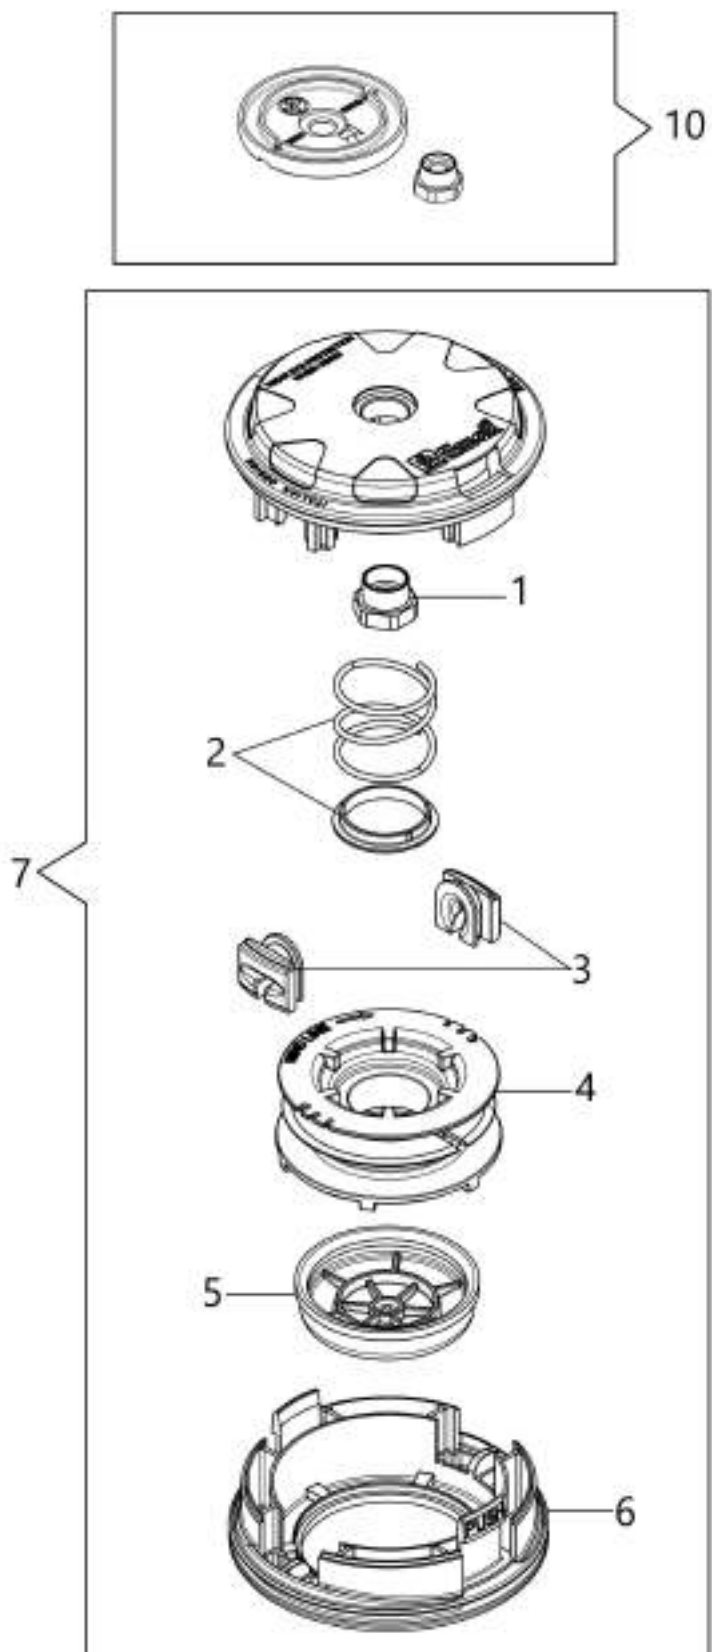

изображение Head

Ref.Nu	Qty	Part number	Description	Validity from	Validity till	Notes	Bulletin
1	1	63120040R	Nut				
2	1	63120031R	Kit spring				
3	2	63120001R	Bushing				
4	1	63120010R	Nylon spool				
5	1	63120011R	Knob kit				
6	1	63120012R	Lower cover				
7	1	61459100	Complete nylon head Ø 2,4				
7	1	61459102	Complete nylon head Ø 3				
10	1	61460055	Guard kit