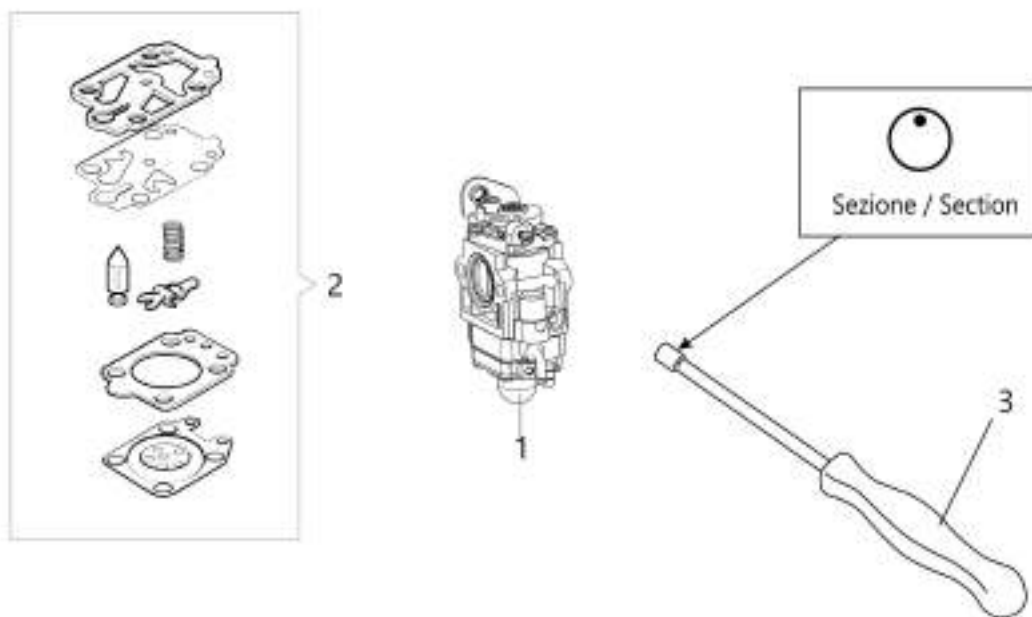

изображение Carburetor

Ref.Nu	Qty	Part number	Description	Validity from	Validity till	Notes	Bulletin
1	1	2318624R	Carburetor				
2	1	2318025R	Repair kit				
3	1	3055155R	Special screwdriver