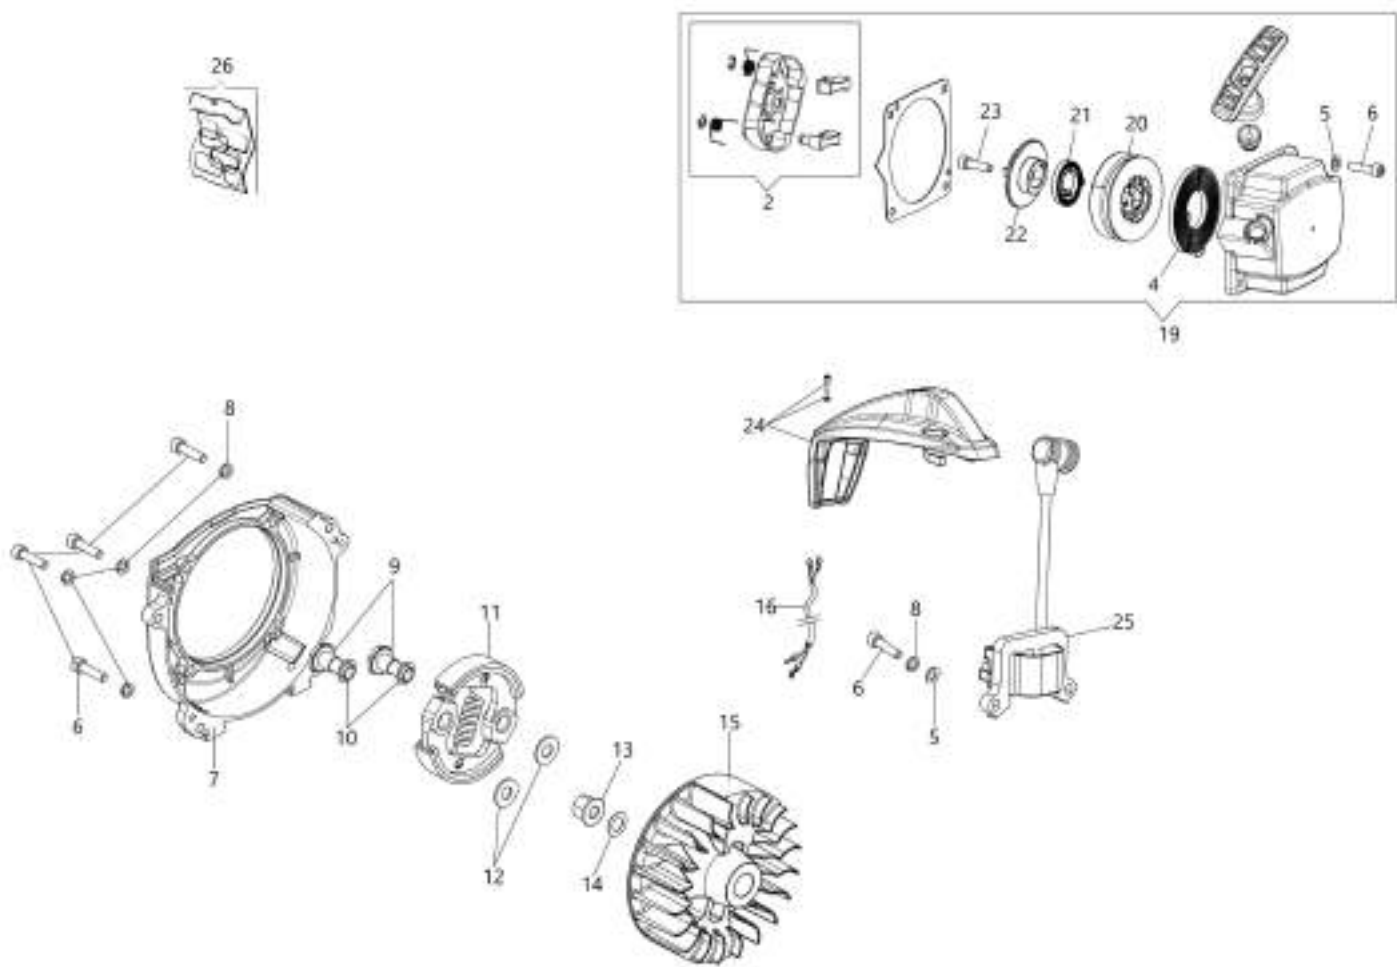

BCH 500 T Brushcutter

Документы

Engine

Transmission

Starter assy and clutch

Tank and air filter

Carburetor

Head

изображение Engine

Ref.Nu	Qty	Part number	Description	Validity from	Validity till	Notes	Bulletin
1	3	3960121R	Screw				
2	1	61510106	Engine cover				
3	1	3055104R	Spark plug				
4	4	3860095R	Screw				
5	1	61512006R	Complete muffler				
6	1	61450242AR	Gasket				
7	2	3801065R	Screw				
8	2	3916006R	Washer				
9	1	3801011R	Screw				
10	1	61450367R	Muffler cover				
11	1	61510103	Complete cylinder				
12	2	50080013R	Piston ring				
13	2	61450013R	Ring				
14	1	61510009R	Piston assy				
15	1	61450127AR	Gasket				
16	4	3860096R	Screw				
17	1	61452001BR	Crankcase assy				
18	1	3050056R	Oil seal				
19	2	3035065R	Bearing				
20	1	61450001BR	Crankshaft				
21	1	3028020R	Key				
22	1	50110044R	Bearing				
23	1	3050057R	Oil seal				
24	1	61450443	Gasket set				
26	2	3801009R	Screw				
25	2	3916005R	Washer				
27	1	61510104R	Short block				
28	1	61510080R	Carter				
29	1	3960167R	Screw				
30	1	61510055AR	Deflector				

изображение Transmission

Ref.Nu	Qty	Part number	Description	Validity from	Validity till	Notes	Bulletin
2	1	BF000016R	Throttle cable				
4	1	63070003AR	Harness				
5	1	BF000124R	Starter case				
6	1	BF000011R	Clutch drum				
7	1	BF000117R	Band				
8	1	BF000118R	Band				
9	1	BF000125R	Complete clamp				
10	1	BF000130R	Tube Ø32				
11	1	BF000126R	Drive shaft				
12	1	BF000127R	Bracket				
13	1	BF000029R	Guard kit				
14	1	BF000009R	Blade				
15	1	BF000128R	Bevel gear				
16	1	BF000007R	Nut				
17	1	BF000037R	Hub				
18	1	BF000038R	Flange				
19	1	BF000129R	Safety ring				
20	1	BF000059R	Complete handle				
21	1	BF000058R	Handle and knob				