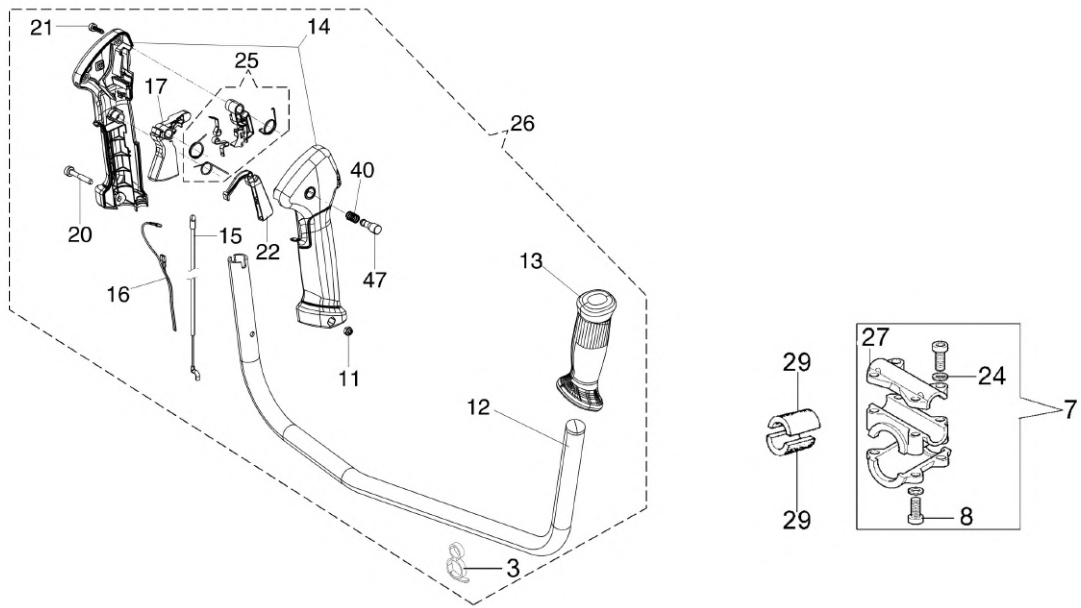

изображение Transmission

Ref.Nu	Qty	Part number	Description	Validity from	Validity till	Notes	Bulletin
1	1	61250054R	Pin				
2	1	3801015R	Screw				
3	2	61170132R	Grommet				
4	1	4179094AR	Knob				
5	1	3901016	Screw				
6	1	61040145R	Hub				
7	1	074000183AR	Clamp				
8	4	3801011R	Screw				
9	1	61250287A	Bevel gear Ø28				
10	1	61252049R	Tube Ø28				
11	8	3914003R	Nut				
12	1	4174187ER	Handlebar				
13	1	61040140R	Knob				
14	1	61380097	Pair of handles				
15	1	61380066R	Throttle cable				
16	1	61330130R	Cable				
17	1	61380064R	Throttle lever				
18	1	61040066R	Spacer				
19	1	3034012R	Bearing				
20	1	3891054R	Screw				
21	4	3893016AR	Screw				
22	1	61370114R	Lever				
23	1	3050018R	Seal ring				
24	2	3819006R	Washer				
25	1	61370294	Lever group				
26	1	61332020R	Complete handle				
27	1	072700264CR	Clamp				
28	1	61202109R	Shaft				
29	2	074000035R	AV-mount				
30	1	3901008R	Screw				
31	1	3025022R	Ring				
32	1	61110074R	Guard				
33	1	3024012R	Snap ring				
34	1	3035023R	Bearing				
35	1	4179194AR	Band Ø28				
36	1	3025019	Ring				
37	1	4179089R	Flange				
38	1	3034019R	Bearing				
39	1	4138311A	Ring				
40	1	3025009	Ring				
41	1	61040133A	Bevel gear set				
42	1	61040071R	Cap				
43	1	61040144R	Gear case				
44	1	3034218R	Bearing				
45	1	61110075R	Nut				
46	1	3034012R	Bearing