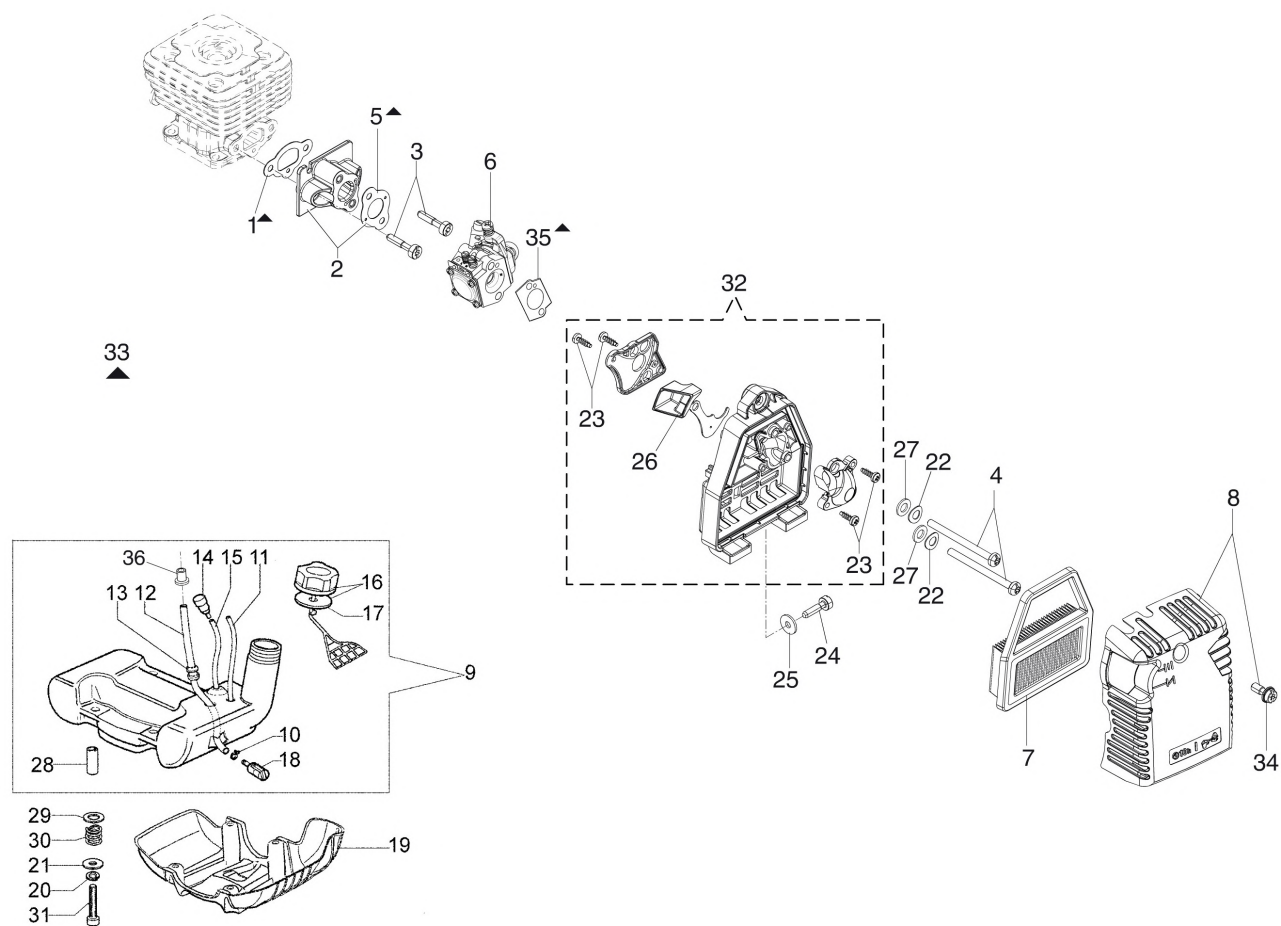

изображение Tank and air filter

Ref.Nu	Qty	Part number	Description	Validity from	Validity till	Notes	Bulletin
1	1	61200019AR	Gasket				
2	1	61200198	Insulator				
3	2	3801015R	Screw				
4	2	3891067R	Screw				
5	1	61200196AR	Gasket				
6	1	2318653R	Carburetor				
7	1	61380013AR	Air filter				
8	1	61330131	Filter cover kit		8670096257		BT3-145-04/20
8	1	61330249	Filter cover kit	S/N 8670096258			BT3-145-04/20
9	1	61330135AR	Complete tank				
10	1	4098377R	Band				
11	1	61250228R	Tube				
12	1	3073014R	Tube				
13	1	4161211R	Bush				
14	1	61070011AR	Breather valve				
15	1	61250228R	Tube				
16	1	61372003R	Tank cap				
17	1	61070006R	Gasket				
18	1	50010218R	Fuel filter				
19	1	61200238AR	Guard				
20	5	3819006R	Washer				
21	5	3918005R	Washer				
22	2	3833073R	Washer				
23	4	3960087AR	Screw				
24	1	3891048R	Screw				
25	1	3918005R	Washer				
26	1	61380074AR	Starter lever				
27	2	3916005R	Washer				
28	4	61200128R	Spacer				
29	4	3916008R	Washer				
30	4	61200129R	Spring				
31	4	3801016R	Screw				
32	1	61382040AR	Air filter support set		S/N 8670096257		BT3-145-04/20
32	1	61332050R	Air filter support set	S/N 8670096258			BT3-145-04/20
33	1	61202038BR	Gasket set				
34	1	61330040AR	Screw				
35	1	61350155R	Flange				
36	1	61280105	Band