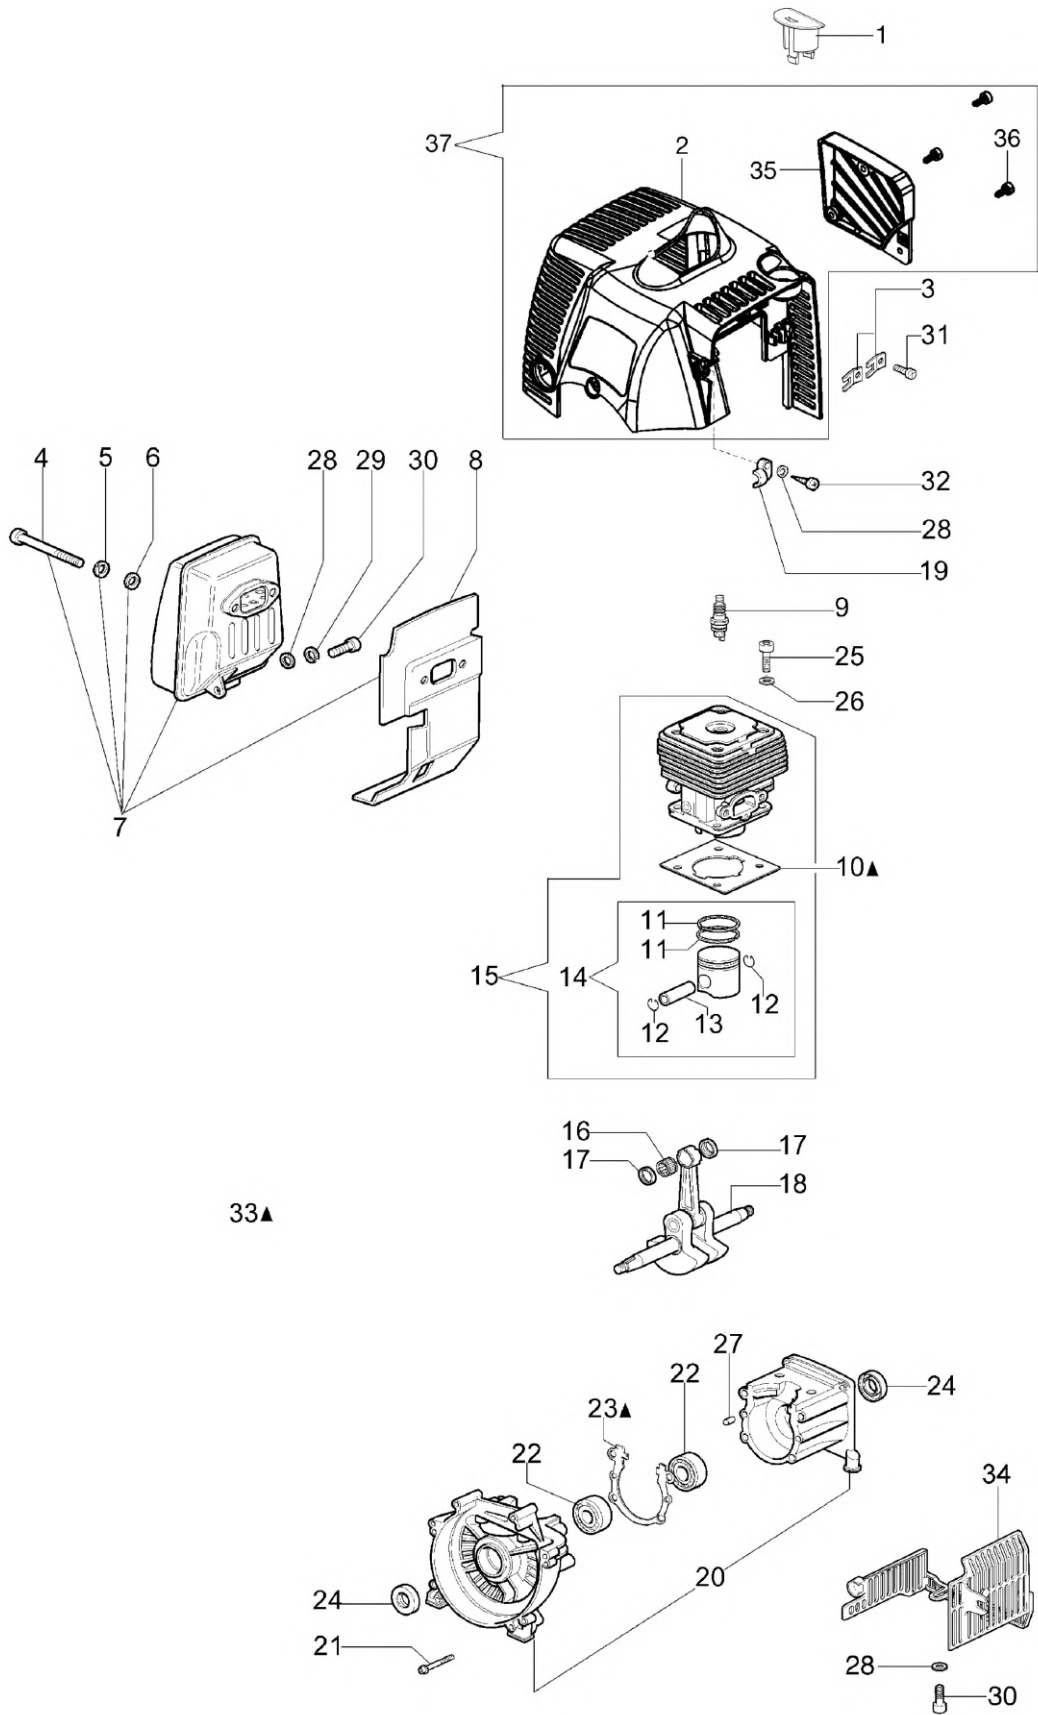

Illustrated parts list (Head "Load and Go" Ø130)

изображение Engine

Ref.Nu	Qty	Part number	Description	Validity from	Validity till	Notes	Bulletin
1	1	61330103R	Cover				
2	1	61200078BR	Engine cover			Arancio ; Orange	
3	2	4191069BR	Plate				
4	2	3801065R	Screw				
5	2	3819036R	Washer				
6	1	3916006R	Washer				
7	1	61200061AR	Muffler				
8	1	61200063AR	Deflector				
9	1	3055115	Spark plug bpmr7a				
10	1	61350272R	Gasket				
11	2	074000405R	Piston ring				
12	2	004900061R	Ring				
13	1	50110047R	Piston pin				
14	1	50120034A	Piston assy Ø40				
15	1	61330204	Complete cylinder Ø40				
16	1	50110044R	Bearing				
17	2	50110043AR	Spacer				
18	1	61200001R	Crankshaft				
19	1	61200064R	Stopper				
20	1	61330067	Crankcase assy				
21	1	3860096R	Screw				
22	2	094000006R	Bearing				
23	1	61200006AR	Gasket				
24	2	094000099R	Seal ring				
25	4	094000101R	Screw				
26	4	3833073R	Washer				
27	2	3023008R	Plug				
28	3	3916005R	Washer				
29	1	3819006R	Washer				
30	3	3801010R	Screw				
31	2	3960030R	Screw				
32	1	3960069AR	Screw				
33	1	61202038BR	Gasket set				
34	1	61330054BR	Guard				
35	1	61330079R	Cover				
36	3	3893009R	Screw				
37	1	61330081AR	Cylinder cover set			Arancio ; Orange	