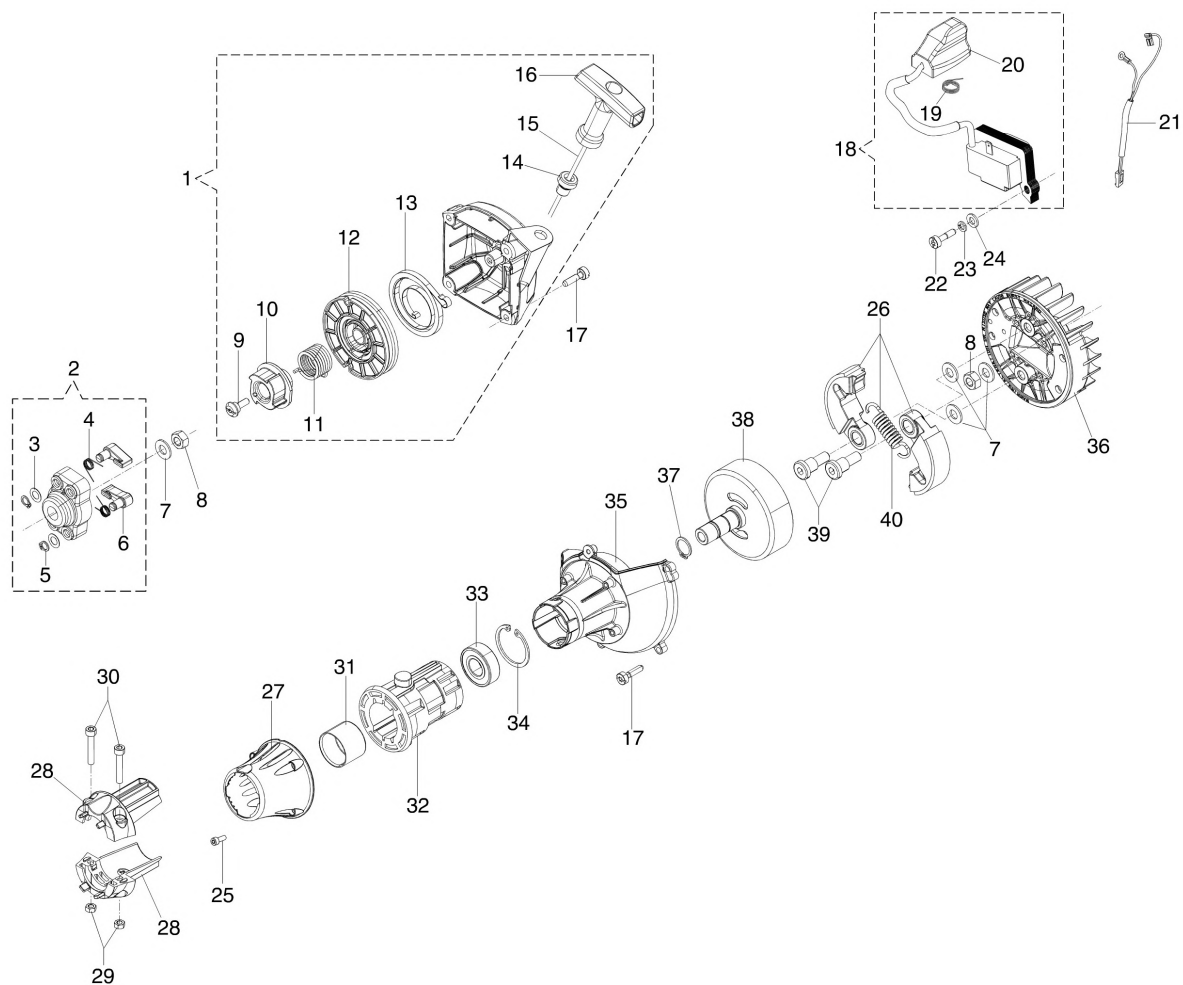

Illustrated parts list (Head "Load and Go" Ø130)

изображение Engine

Ref.Nu	Qty	Part number	Description	Validity from	Validity till	Notes	Bulletin
1	1	61330103R	Cover				
2	1	61200078BR	Engine cover			Arancio ; Orange	
3	2	4191069BR	Plate				
4	2	3801065R	Screw				
5	2	3819036R	Washer				
6	1	3916006R	Washer				
7	1	61200061AR	Muffler				
8	1	61200063AR	Deflector				
9	1	3055115	Spark plug bpmr7a				
10	1	61350272R	Gasket				
11	2	074000405R	Piston ring				
12	2	004900061R	Ring				
13	1	50110047R	Piston pin				
14	1	50120034A	Piston assy Ø40				
15	1	61330204	Complete cylinder Ø40				
16	1	50110044R	Bearing				
17	2	50110043AR	Spacer				
18	1	61200001R	Crankshaft				
19	1	61200064R	Stopper				
20	1	61330067	Crankcase assy				
21	1	3860096R	Screw				
22	2	094000006R	Bearing				
23	1	61200006AR	Gasket				
24	2	094000099R	Seal ring				
25	4	094000101R	Screw				
26	4	3833073R	Washer				
27	2	3023008R	Plug				
28	3	3916005R	Washer				
29	1	3819006R	Washer				
30	3	3801010R	Screw				
31	2	3960030R	Screw				
32	1	3960069AR	Screw				
33	1	61202038BR	Gasket set				
34	1	61330054BR	Guard				
35	1	61330079R	Cover				
36	3	3893009R	Screw				
37	1	61330081AR	Cylinder cover set			Arancio ; Orange	