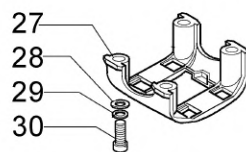

изображение Tank and air filter

Ref.Nu	Qty	Part number	Description	Validity from	Validity till	Notes	Bulletin
1	1	61110098A	Carburetor kit WYK-143A				
2	1	61112003	Filter support				
3	1	61110010AR	Air filter				
4	1	008200282R	O-ring				
5	1	3916006R	Washer				
6	1	3908036	Screw				
7	1	61112027	Filter cover				
8	1	61110006DR	Gasket	SN 1802263843			BT3-122-04/13
9	1	61110007AR	Insulator				
10	2	4175124	Screw				
11	1	2318968BR	Carburetor WYK-143B				
12	1	61120022	Gasket				
13	1	3801011R	Screw				
14	1	61120024AR	Filter support				BT3-081-10/08
15	2	61112005R	Screw				
16	1	61120018R	Air filter				
17	1	61122022BR	Filter cover				
18	1	61070011AR	Breather valve				
19	2	50080134R	Tube				
20	2	3073021AR	Tube				
21	1	4161211R	Bush				
22	1	61070006R	Gasket				
23	1	61070079AR	Tank cap				
24	1	4098377R	Band				
25	1	50010218R	Fuel filter				
26	1	61110267AR	Tank				
27	1	61040015CR	Stand				
28	4	3918005R	Washer				
29	4	3819006R	Washer				
30	4	3801013R	Screw				
31	1	61110008CR	Gasket				
32	1	61120020A	Plate				BT3-081-10/08
33	1	61120025B	Suction kit				
34	1	61110098A	Carburetor kit WYK-143A				
35	1	61120067R	Cover				BT3-081-10/08