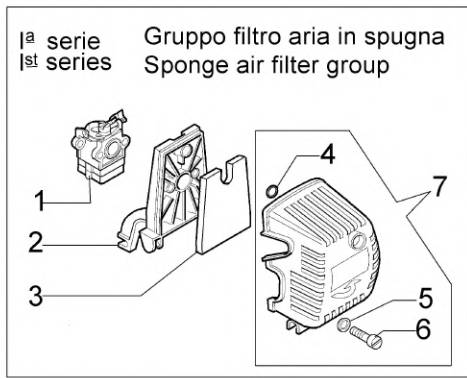

изображение Tank and air filter

Ref.Nu	Qty	Part number	Description	Validity from	Validity till	Notes	Bulletin
1	1	61110098A	Carburetor kit WYK-143A				
2	1	61112003	Filter support				
3	1	61110010AR	Air filter				
4	1	008200282R	O-ring				
5	1	3916006R	Washer				
6	1	3908036	Screw				
7	1	61112027	Filter cover				
8	1	61110006DR	Gasket	SN 1802263843			BT3-122-04/13
9	1	61110007AR	Insulator				
10	2	4175124	Screw				
11	1	2318968BR	Carburetor WYK-143B				
12	1	61120022	Gasket				
13	1	3801011R	Screw				
14	1	61120024AR	Filter support				BT3-081-10/08
15	2	61112005R	Screw				
16	1	61120018R	Air filter				
17	1	61122022BR	Filter cover				
18	1	61070011AR	Breather valve				
19	2	50080134R	Tube				
20	2	3073021AR	Tube				
21	1	4161211R	Bush				
22	1	61070006R	Gasket				
23	1	61070079AR	Tank cap				
24	1	4098377R	Band				
25	1	50010218R	Fuel filter				
26	1	61110267AR	Tank				
27	1	61040015CR	Stand				
28	4	3918005R	Washer				
29	4	3819006R	Washer				
30	4	3801013R	Screw				
31	1	61110008CR	Gasket				
32	1	61120020A	Plate				BT3-081-10/08
33	1	61120025B	Suction kit				
34	1	61110098A	Carburetor kit WYK-143A				
35	1	61120067R	Cover				BT3-081-10/08