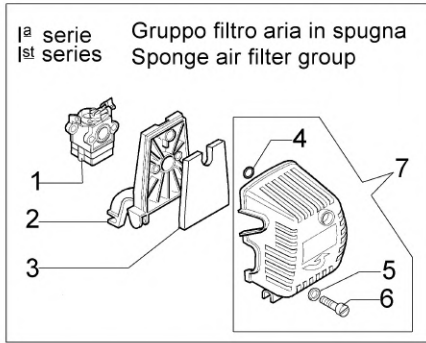

755 MASTER Brushcutter

Документы

Engine

Tank and air filter

Starter assy and clutch

Transmission

Carburetor WYK-104, WYK-143A

Accessories

Bevel gear

Illustrated parts list (Head "Load and Go" Ø130)

изображение Engine

Ref.Nu	Qty	Part number	Description	Validity from	Validity till	Notes	Bulletin
1	1	61110032BR	Cylinder cover				
2	3	4175089A	Screw				
3	1	61110012FR	Muffler	SN 1793371737			BT3-126-10/13
4	1	3055115	Spark plug bpmr7a				
5	1	61112176	Complete cylinder Ø45	SN 1791104852			BT3-087-07/09, BT3-112-11/11
6	4	3801034	Screw				
7	4	3819010R	Washer				
8	1	61110005R	Gasket				
9	2	4191069BR	Plate		SN 1791407248		BT3-115-01/12
10	2	007201198R	Ring	SN 1791104852			BT3-112-11/11
10	2	4191005	Ring		SN 1791104851		BT3-087-07/09, BT3-112-11/11, BT3-087-07/09,
11	1	61112036C	Piston assy Ø45	SN 1791104852			BT3-112-11/11, BT3-087-07/09,
12	2	3960030R	Screw		SN 1791407248		BT3-115-01/12
13	2	50080013R	Piston ring Ø45				BT3-087-07/09,
14	1	61110068B	Gasket set				
15	2	3034012R	Bearing				
16	2	3023008R	Plug				
17	1	4191012R	Gasket				
18	1	61110145A	Crankcase assy				
19	2	3050015AR	Seal ring				
20	4	3801035	Screw				
21	4	3819006R	Washer				
22	1	61112043AR	Short block				
23	1	3037014R	Bearing				
24	1	4191214	Crankshaft				
25	1	3028013R	Key				
26	2	3806054AR	Screw				
27	1	61110230BR	Muffler cover				
28	1	3960017AR	Screw				
29	1	3916004R	Washer				
30	1	3916005R	Washer				
31	2	3801011R	Screw				
32	1	61110017R	Plate				
34	1	61110046	Gasket				
35	1	61110054R	Gasket				
36	1	61112162BR	Guard				
37	1	3908032R	Screw				
38	1	3819010R	Washer				
39	1	3916006R	Washer				
40	1	008200282R	O-ring				