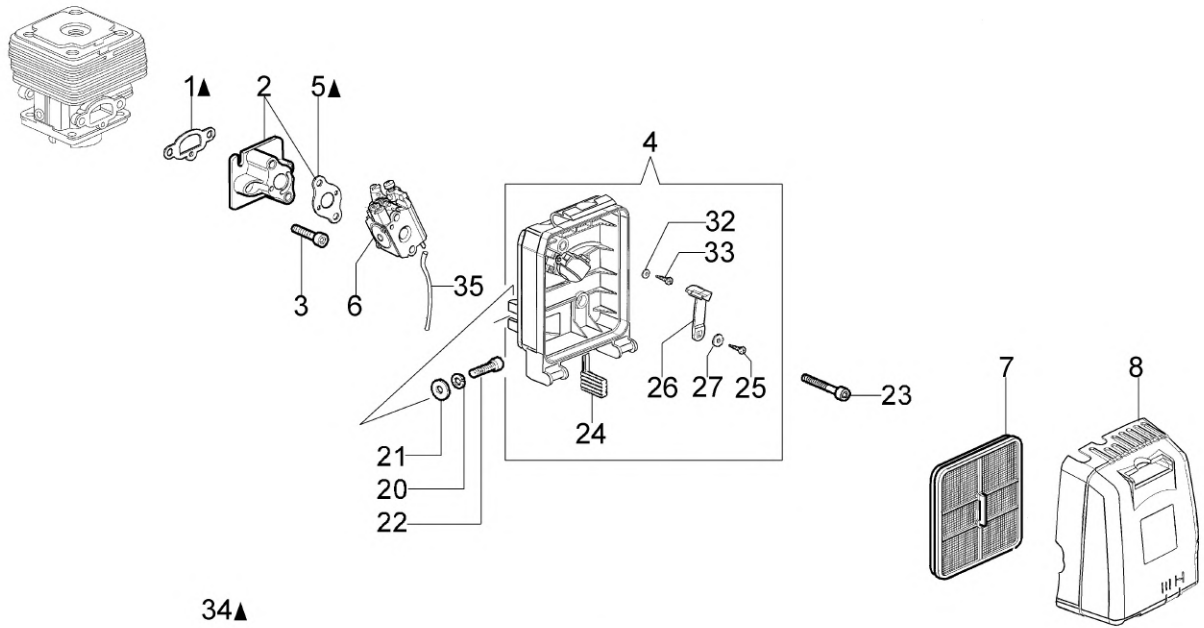

изображение Tank and air filter

Ref.Nu	Qty	Part number	Description	Validity from	Validity till	Notes	Bulletin
1	1	61200019AR	Gasket				
2	1	61200198	Insulator				
3	2	3801015R	Screw				
4	1	61202063	Complete support				BT3-104-11/10
5	1	61200196AR	Gasket				
6	1	2318735CR	Carburetor WT-870B				
7	1	61200025BR	Air filter				
8	1	61200207R	Filter cover				
9	1	61200028DR	Complete tank				
10	1	4098377R	Band				
11	1	61350328R	Tube				
12	1	3073014R	Tube				
13	1	4161211R	Bush				
14	1	61070011AR	Breather valve				
15	1	61250228R	Tube				
16	1	61070079AR	Tank cap				
17	1	61070006R	Gasket				
18	1	50010218R	Fuel filter				
19	1	61200238AR	Guard				
20	5	3819006R	Washer				
21	5	3918005R	Washer				
22	1	3801013R	Screw				
23	2	4175097	Screw				
24	1	61200024R	Lever				
25	1	3960087AR	Screw				
26	1	61200204AR	Shutter				
27	1	3918003R	Washer				
28	4	61200128R	Spacer				
29	4	3916008R	Washer				
30	1	61200129R	Spring				
31	4	3801016R	Screw				
32	2	3916022R	Washer				
33	2	3960145R	Screw				BT3-104-11/10
34	1	61202038BR	Gasket set				
35	1	61350329R	Tube				
36	1	61210047R	Guard