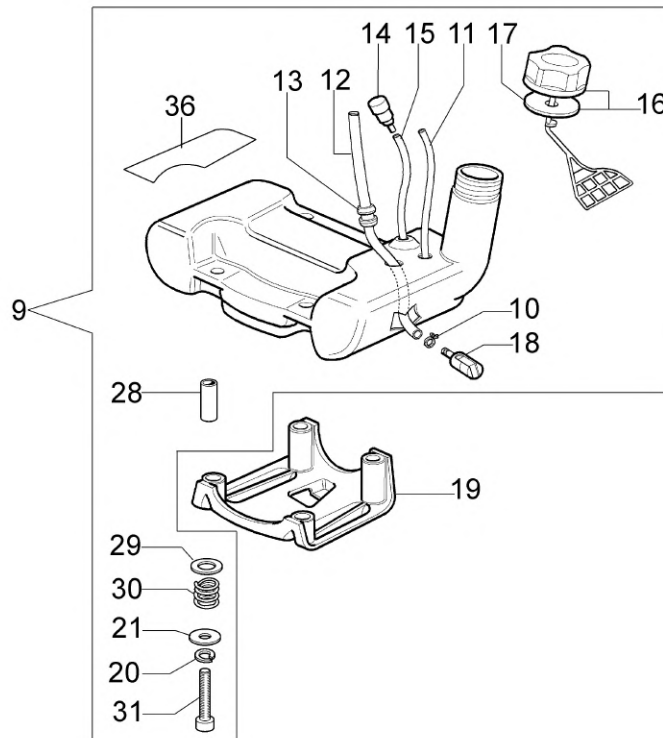

изображение Tank and air filter

Ref.Nu	Qty	Part number	Description	Validity from	Validity till	Notes	Bulletin
1	1	61200019AR	Gasket				
2	1	61200198	Insulator				
3	2	3801015R	Screw				
4	1	61202063	Complete support				BT3-104-11/10
5	1	61200196AR	Gasket				
6	1	2318735CR	Carburetor WT-870B				
7	1	61200025BR	Air filter				
8	1	61200207R	Filter cover				
9	1	61200028DR	Complete tank				
10	1	4098377R	Band				
11	1	61350328R	Tube				
12	1	3073014R	Tube				
13	1	4161211R	Bush				
14	1	61070011AR	Breather valve				
15	1	61250228R	Tube				
16	1	61070079AR	Tank cap				
17	1	61070006R	Gasket				
18	1	50010218R	Fuel filter				
19	1	61200238AR	Guard				
20	5	3819006R	Washer				
21	5	3918005R	Washer				
22	1	3801013R	Screw				
23	2	4175097	Screw				
24	1	61200024R	Lever				
25	1	3960087AR	Screw				
26	1	61200204AR	Shutter				
27	1	3918003R	Washer				
28	4	61200128R	Spacer				
29	4	3916008R	Washer				
30	1	61200129R	Spring				
31	4	3801016R	Screw				
32	2	3916022R	Washer				
33	2	3960145R	Screw				BT3-104-11/10
34	1	61202038BR	Gasket set				
35	1	61350329R	Tube				
36	1	61210047R	Guard