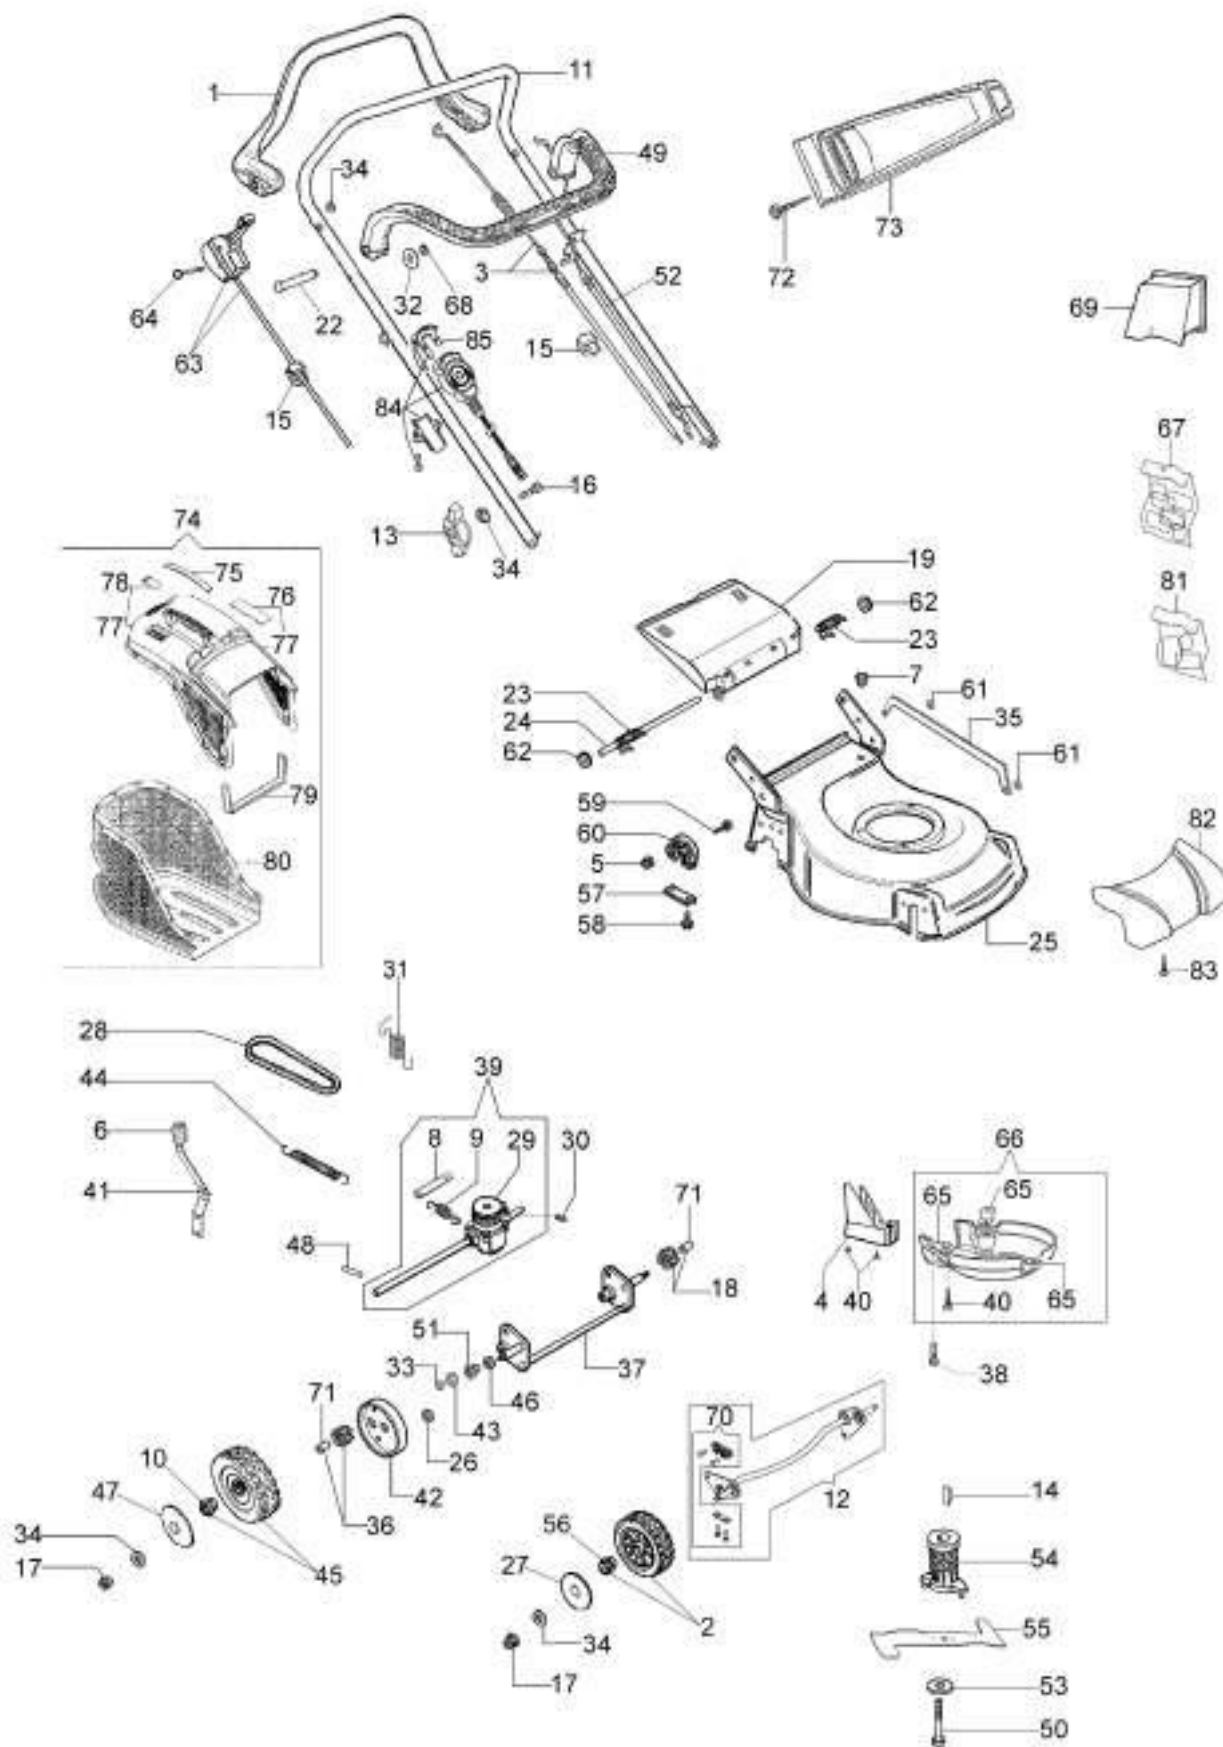

Carburetor

Air filter

Control lever

Muffler

Tank

Start motor assy

изображение Complete illustrated parts list

Ref.Nu	Qty	Part number	Description	Validity from	Validity till	Notes	Bulletin
1	1	66060583R	Traction lever				
2	2	66070724R	Complete wheel				
3	1	66070653R	Traction cable				
4	1	66071090	Guard				
5	1	3914006R	Nut				
6	1	66110683	Handle				
7	1	66030038	Grommet				
8	1	66070100	Traction lever				
9	1	66071065R	Spring				
10	4	66030081R	Bearing				
11	1	66060421BR	Handlebar				
12	1	66070748	Axle kit				
13	2	66070943R	Tightening handle				
14	1	8202126R	Key				
15	2	66060231R	Band				
16	2	3910015R	Screw				
17	7	3914010R	Nut				
18	1	66070437R	Left sprocket				
19	1	66110754R	Shutter			Arancio; Orange	
22	2	66060381BR	Pin				
23	1	66110609A	Kit spring				
24	1	66110026R	Deflector axle				
25	1	66070936AR	Deck			Grigio; Grey	
26	2	3916015R	Washer				
27	2	66070848R	Wheel cover				
28	1	3047027R	Belt				
29	1	66071084R	Pulley				
30	1	3801010R	Screw				
31	1	66070652R	Spring				
32	2	3064037R	Washer				
33	4	3024012R	Snap ring				
34	8	3916008R	Washer				
35	1	66070229	Rod				
36	1	66070436R	Right sprocket				
37	1	66070013C	Rear axle				
38	3	3806076R	Screw				
39	1	66070755B	Transmission				
40	5	011200035R	Screw				
41	1	66070018R	Lever				
42	1	66070060R	Wheel cover				
43	1	66030044	Spacer				
44	1	66070036R	Spring				
45	2	66071063R	Complete wheel				
46	2	8202311R	Ring				