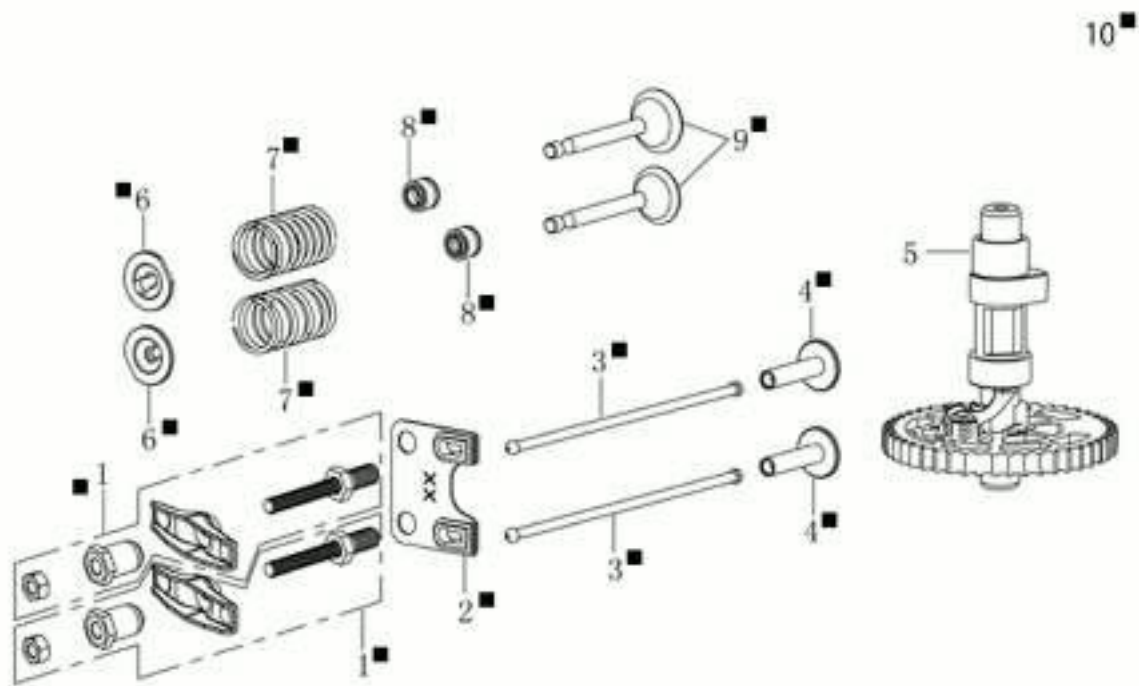

изображение Complete illustrated parts list

Ref.Nu	Qty	Part number	Description	Validity from	Validity till	Notes	Bulletin
47	2	66070884R	Wheel cover				
48	1	66060010R	Roller				
49	1	66060316AR	Brake lever				
50	1	3906150R	Screw				
51	2	66060030R	Bushing				
52	1	66030276R	Engine break cable				
53	1	66060384R	Washer				
54	1	66030256R	Hub Ø22,2mm				
55	1	66070440R	Mulching blade				
56	4	66030081R	Bearing				
57	2	66030039	Plate				
58	4	3960031R	Screw				
59	6	3801022R	Screw				
60	2	66030049AR	Support				
61	2	3045035R	Retainer washer				
62	2	3045034R	Retainer washer				
63	1	66060164CR	Complete throttle				
64	1	3906053	Screw				
65	3	66070228AR	Support				
66	1	66070233A	Guard kit				
67	1	66070902	Labels kit				
68	1	3026005R	Ring				
69	1	66071059R	Mulching cap				
70	1	66070744	Support set				
71	2	66070435R	Bushing				
72	2	3960072	Screw				
73	1	66070134R	Dashboard				
74	1	66070904	Grassbag kit				
75	1	66070523R	Cover				
76	1	66070466R	Lock				
77	2	66072047R	Frame				
78	1	66070521R	Shutter				
79	1	66070133R	Support				
80	1	66070875R	Grassbag				
81	1	66110794	Labels kit			Motore; Engine	
82	1	66070940R	Guard				
83	2	3960137R	Screw				
84	1	3044055R	Starting switch				
85	1	66071046R	Safety key				

11*

изображение Crankcase cover

Ref.Nu	Qty	Part number	Description	Validity from	Validity till	Notes	Bulletin
1	9	L66150817	Bolt				
2	1	L66151537	Crankcase cover				
3	1	L66150462	Oil seal				
4	1	L66151538	Governor arm shaft				
5	1	L66150035	Washer				
6	1	L66150419	Gasket				
7	1	L66150353	Plug				
8	2	L66151539	Pin				
9	1	L66151540	Governor				
10	1	L66150729	Screw				
11	1	L66151570	Gasket set				

изображение Shaft + piston

Ref.Nu	Qty	Part number	Description	Validity from	Validity till	Notes	Bulletin
1	1	L66151541	Piston ring set				
2	1	L66151571	Piston assy				
3	1	L66150342	Piston pin				
4	2	L66150372	Retainer washer				
5	1	L66151576	Connecting rod				
6	1	L66151577	Crankshaft				
7	1	L66151544	Slide				