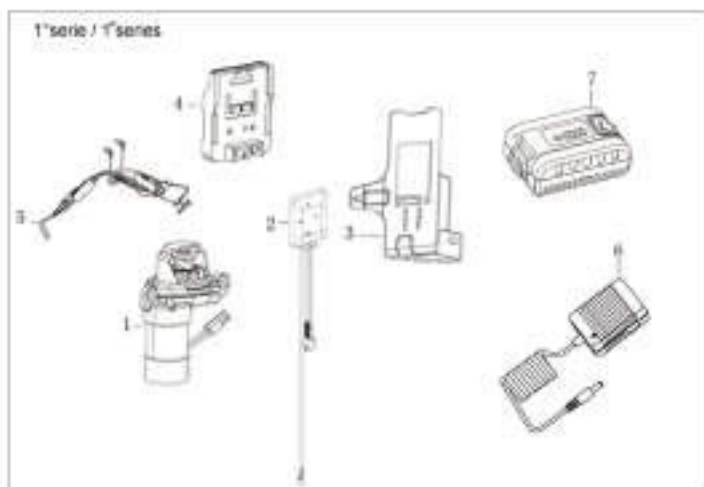

изображение Start motor assy

Ref.Nu	Qty	Part number	Description	Validity from	Validity till	Notes	Bulletin
1	1	L66151970	Start motor assy				
2	1	L66151972	Starter relay				
3	1	L66151973	Bracket				
4	1	L66151974	Battery support				
5	1	L66151971	Starter cable				
6	1	3075273R	Battery charger				
7	1	3075272R	Battery				BT5-089-06/22
8	1	L66152070	Starter cable				
9	1	L66152071	Start motor assy				
10	1	3075272AR	Battery				
11	1	3075273AR	Battery charger