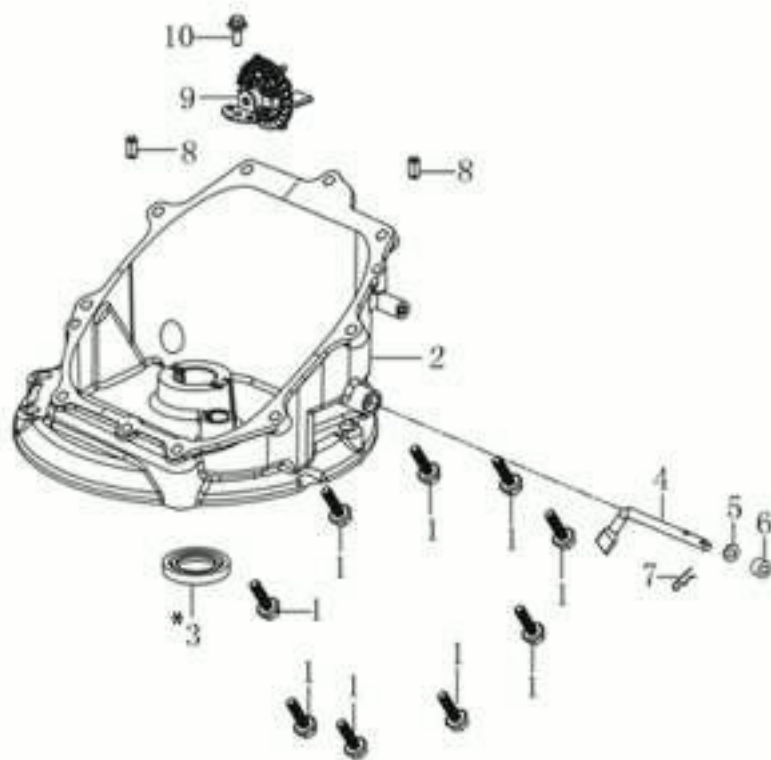

11*

изображение Crankcase cover

Ref.Nu	Qty	Part number	Description	Validity from	Validity till	Notes	Bulletin
1	9	L66150817	Bolt				
2	1	L66151537	Crankcase cover				
3	1	L66150462	Oil seal				
4	1	L66151538	Governor arm shaft				
5	1	L66150035	Washer				
6	1	L66150419	Gasket				
7	1	L66150353	Plug				
8	2	L66151539	Pin				
9	1	L66151540	Governor				
10	1	L66150729	Screw				
11	1	L66151570	Gasket set