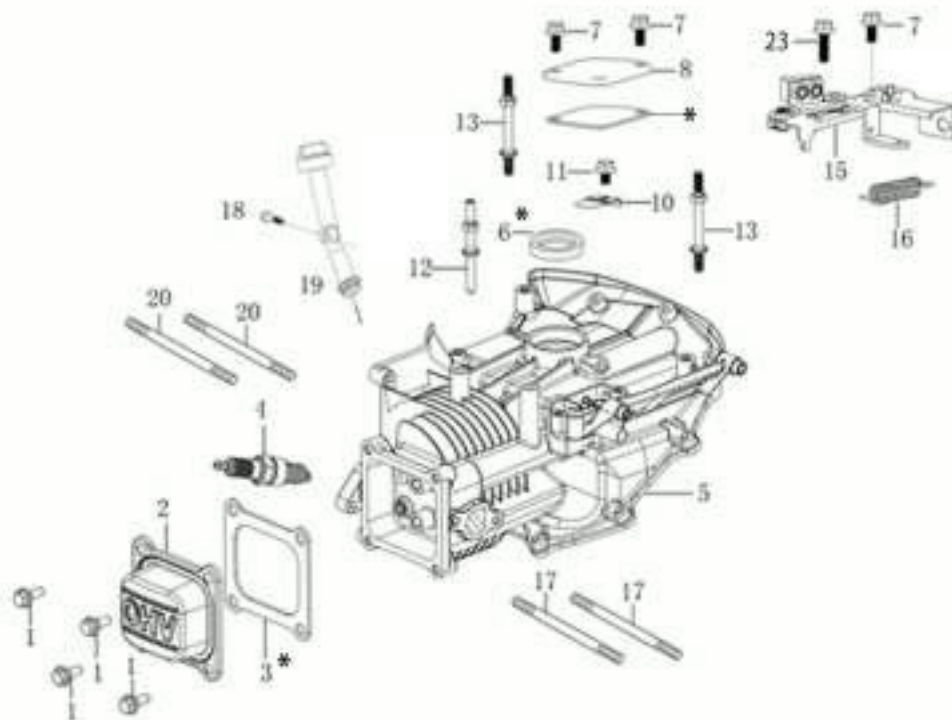

9*

изображение Crankcase

Ref.Nu	Qty	Part number	Description	Validity from	Validity till	Notes	Bulletin
1	4	L66150393	Screw				
2	1	L66151522	Cover				
3	1	L66151523	Gasket				
4	1	3055123R	Spark plug				
5	1	L66151524	Crankcase				
6	1	L66150409	Seal ring				
7	3	L66150464	Screw				
8	1	L66151525	Cap				
9	1	L66151570	Gasket set				
10	1	L66150410	Reed valve				
11	1	L66151526	Screw				
12	1	L66151527	Stud				
13	2	L66151528	Stud				
15	1	L66151975	Brake				
16	1	L66151531	Spring				
17	2	L66151532	Stud				
18	1	L66150453	Screw				
19	1	L66151533	Oil cap assy				
20	2	L66151534	Stud				
23	1	L66150456	Screw