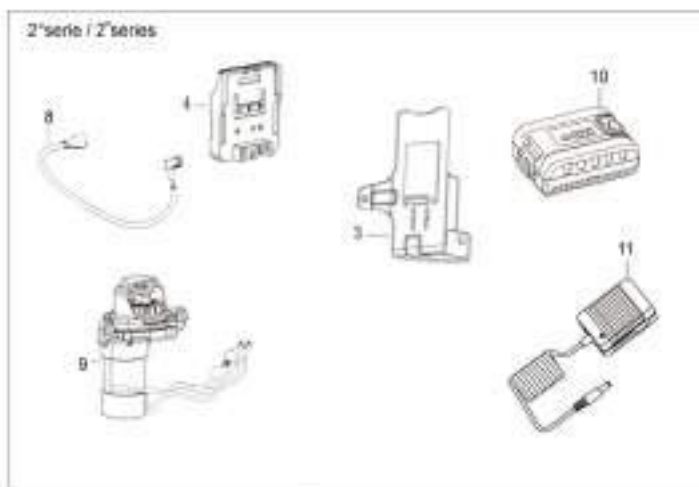

изображение Start motor assy

Ref.Nu	Qty	Part number	Description	Validity from	Validity till	Notes	Bulletin
1	1	L66151970	Start motor assy				
2	1	L66151972	Starter relay				
3	1	L66151973	Bracket				
4	1	L66151974	Battery support				
5	1	L66151971	Starter cable				
6	1	3075273R	Battery charger				
7	1	3075272R	Battery				BT5-089-06/22
8	1	L66152070	Starter cable				
9	1	L66152071	Start motor assy				
10	1	3075272AR	Battery				
11	1	3075273AR	Battery charger