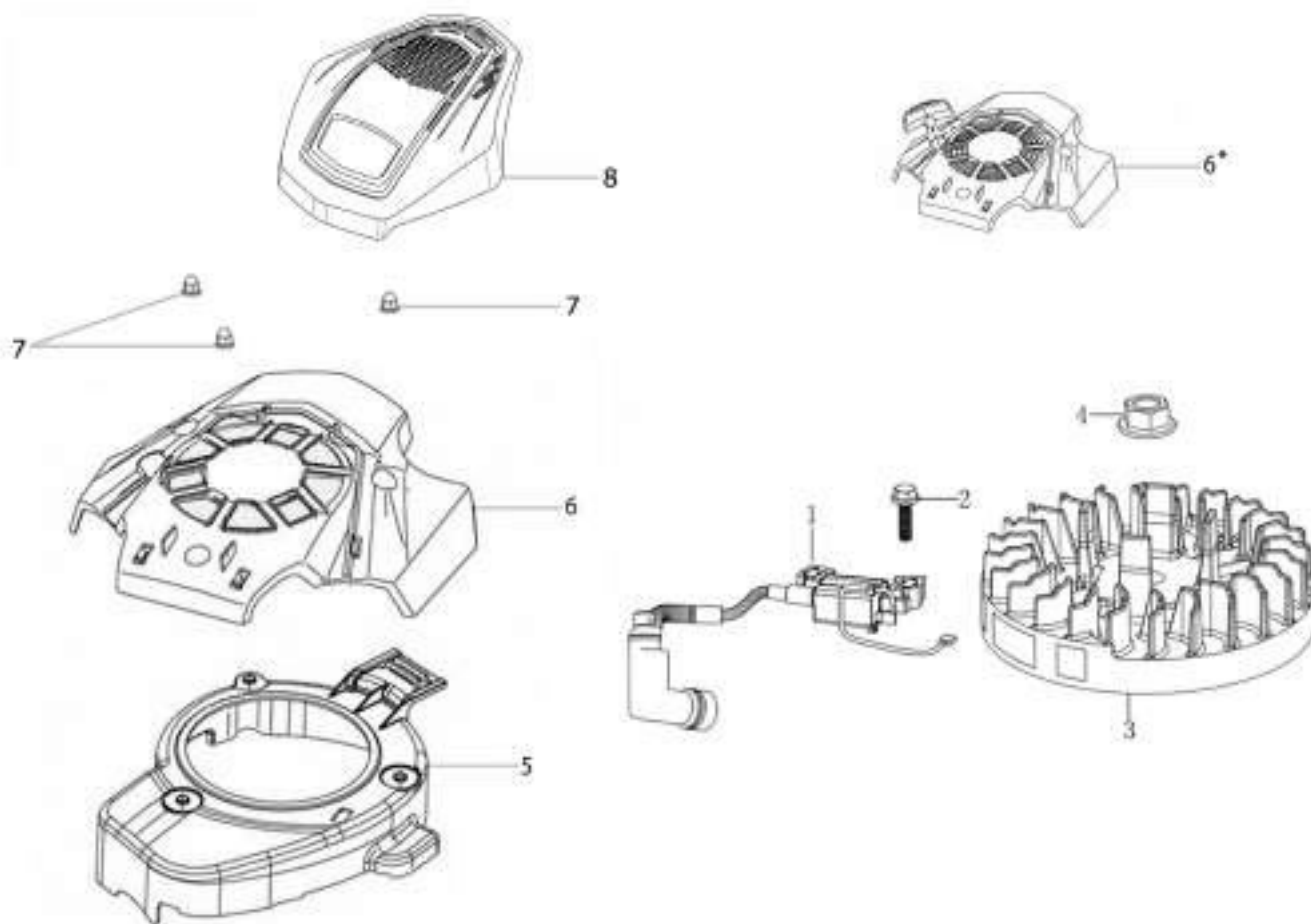

изображение Ignition system

Ref.Nu	Qty	Part number	Description	Validity from	Validity till	Notes	Bulletin
1	1	L66151551	Ignition coil				
2	1	L66150817	Bolt				
3	1	L66151969	Flywheel				
4	1	L66150376	Nut				
5	1	L66151550	Cover				
6	1	L66151968	Cover				
6*	1	L66151549	Starter assy			Avviamento manuale / Manual starter	
7	3	L66151976	Nut				
8	1	3075227R	Cover			Cover senza etichette / Cover without label	MO_0001_12/19