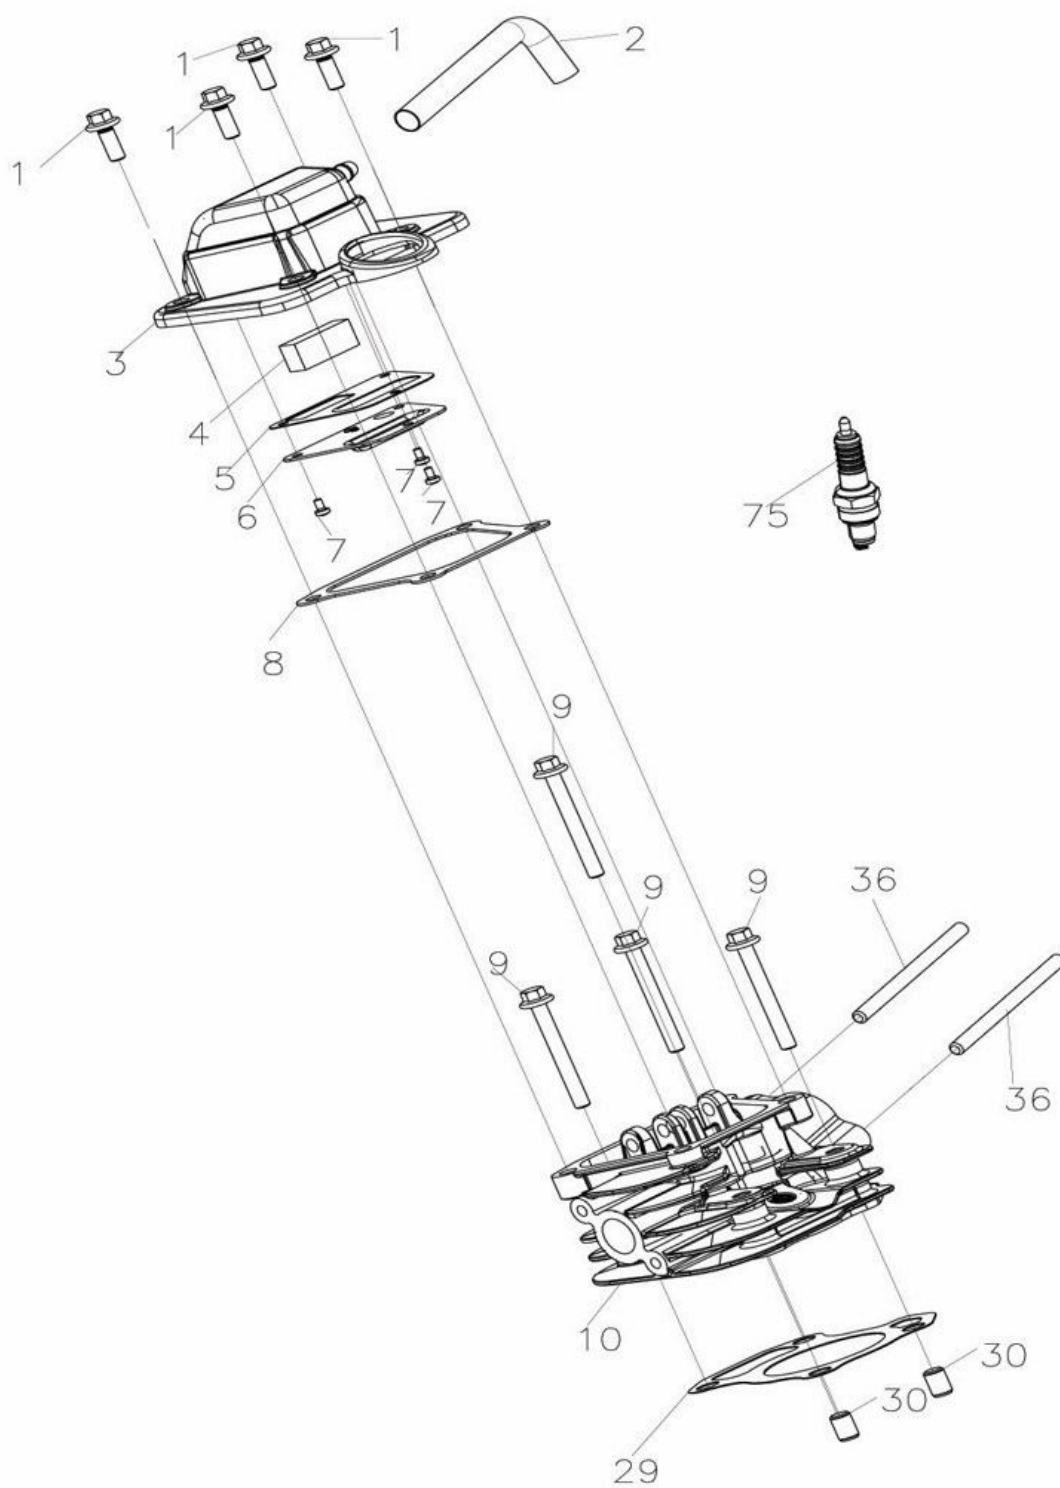

---

Tank

---

Lower frame

---

Control Panel

---

Protection cover

## изображение Cylinder head

Ref.Nu	Qty	Part number	Description	Validity from	Validity till	Notes	Bulletin
1	4	L66152138	Screw				
2	1	L66152468	Breather fuel pipe				
3	1	L66152469	Cover				
4	1	L66152470	Oil filter				
5	1	L66152471	Gasket				
6	1	L66152472	Cover				
7	3	L66152473	Screw				
8	1	L66152474	Gasket				
9	4	L66152475	Screw				
10	1	L66152476	Cylinder				
29	1	L66152477	Gasket				
30	2	L66152478	Pin				
36	2	L66152479	Stud				
75	1	L66152480	Spark plug				