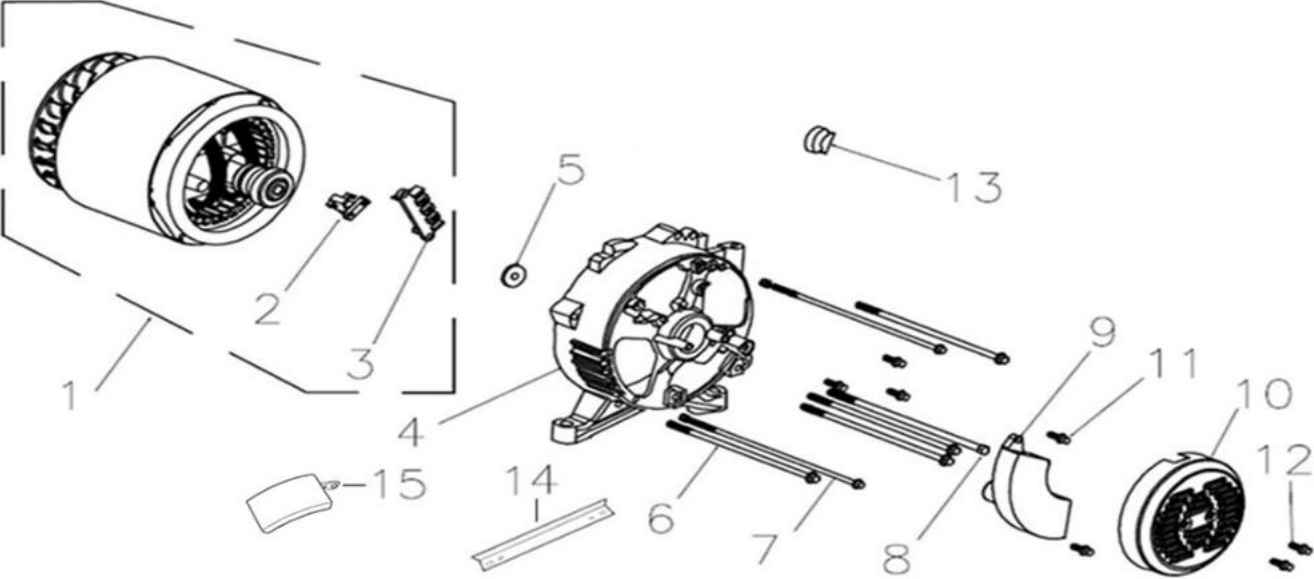

изображение Generator group

Ref.Nu	Qty	Part number	Description	Validity from	Validity till	Notes	Bulletin
1	1	L66152438	Electric motor				
2	1	L66152364	Terminal plate				
3	1	L66152365	Brush				
4	1	L66152366	Engine support				
5	1	L66152287	Washer				
6	4	L66152439	Screw				
7	2	L66152440	Screw				
8	1	L66152441	Screw				
9	1	L66152442	Governor				
10	1	L66152372	Cover				
11	3	L66152373	Screw				
12	6	L66152221	Screw				
13	1	L66152374	Limiter switch				
14	1	L66152443	Bracket				
15	1	L66152375	Cover