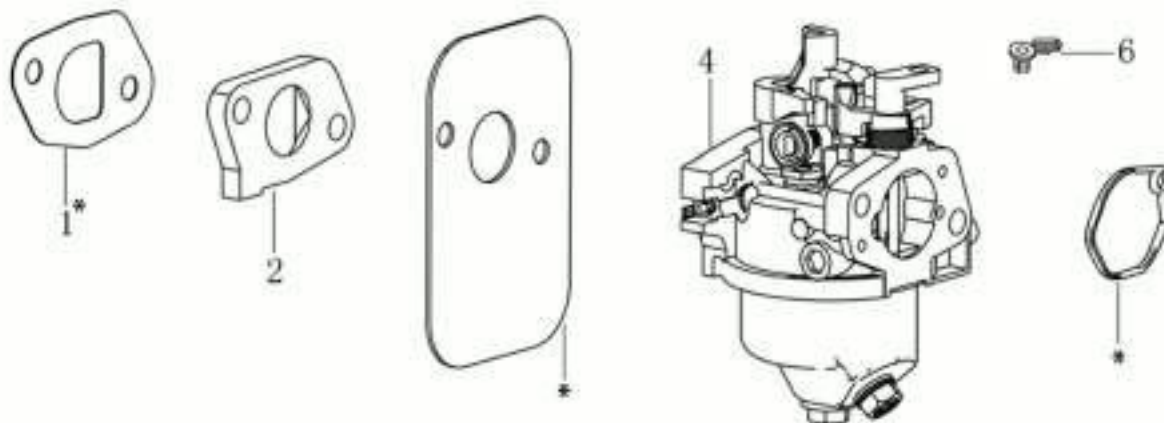

3*

изображение Carburetor

Ref.Nu	Qty	Part number	Description	Validity from	Validity till	Notes	Bulletin
1	1	L66151553	Gasket				
2	1	L66151981	Insulator				
3	1	L66151570	Gasket set				
4	1	L66151554	Carburetor				
6	1	L66150731	Shoe