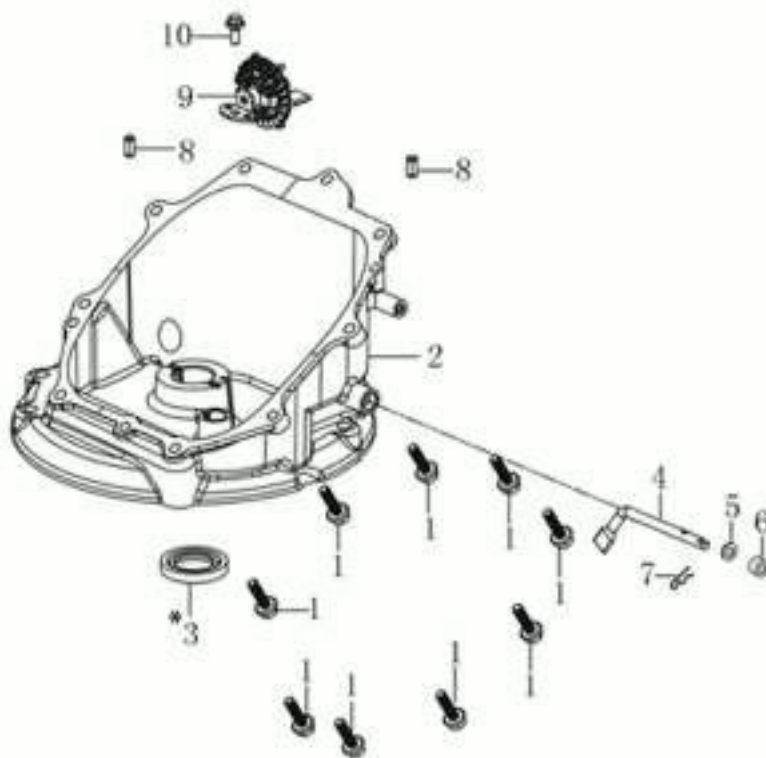

11*

изображение Crankcase cover

Ref.Nu	Qty	Part number	Description	Validity from	Validity till	Notes	Bulletin
1	9	L66150817	Bolt				
2	1	L66151537	Crankcase cover				
3	1	L66150462	Oil seal				
4	1	L66151538	Governor arm shaft				
5	1	L66150035	Washer				
6	1	L66150419	Gasket				
7	1	L66150353	Plug				
8	2	L66151539	Pin				
9	1	L66151540	Governor				
10	1	L66150729	Screw				
11	1	L66151570	Gasket set