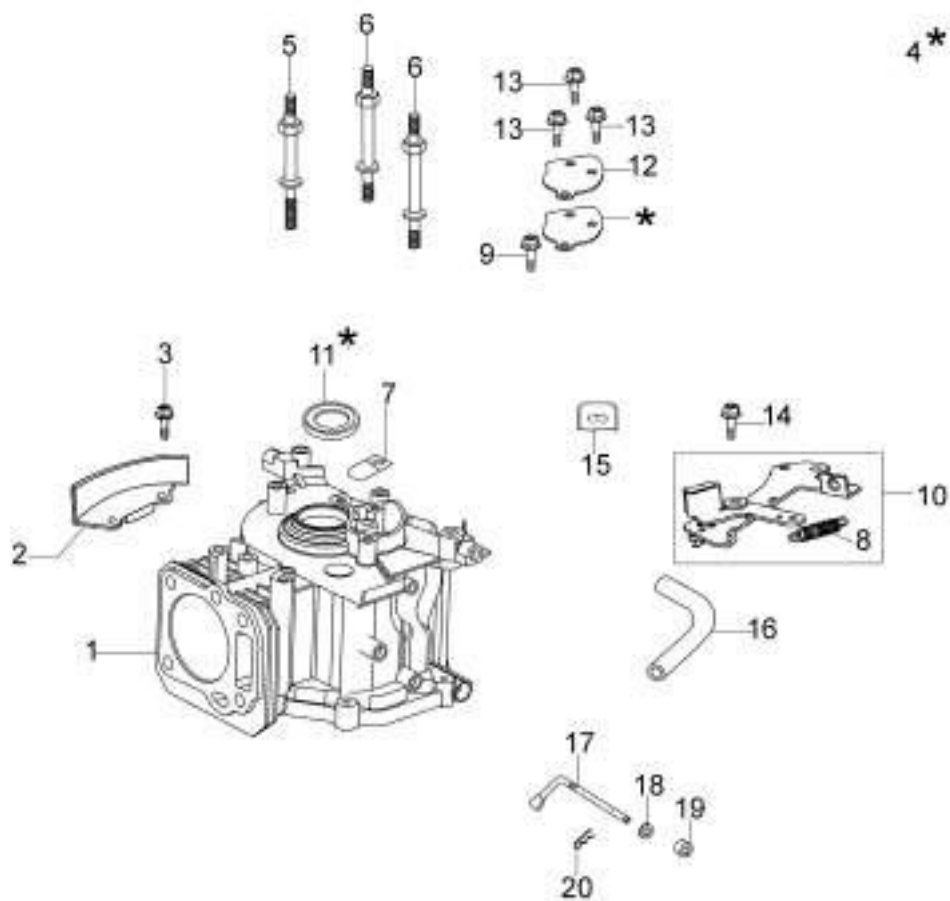

изображение Cylinder and crankcase

Ref.Nu	Qty	Part number	Description	Validity from	Validity till	Notes	Bulletin
1	1	L66150405	Crankcase assy				
2	1	L66150406	Guard				
3	2	L66150251	Screw				
4	1	L66150395	Gasket set		10/2013		
4	1	L66150718	Gasket set	11/2013			
5	1	L66150407	Stud				
6	2	L66150408	Stud				
7	1	L66150410	Reed valve				
8	1	L66150257	Spring				
9	1	L66150411	Screw				
10	1	L66150415	Flyweheel brake				
11	1	L66150409	Seal ring				
12	1	L66150413	Cap				
13	3	L66150414	Screw				
14	1	L66150416	Screw				
15	1	L66150420	Spring				
16	1	L66150229	Tube		10/2013		
16	1	L66150710	Tube	11/2013			
17	1	L66150417	Governor arm shaft				
18	1	L66150035	Washer				
19	1	L66150419	Gasket				
20	1	L66150353	Plug