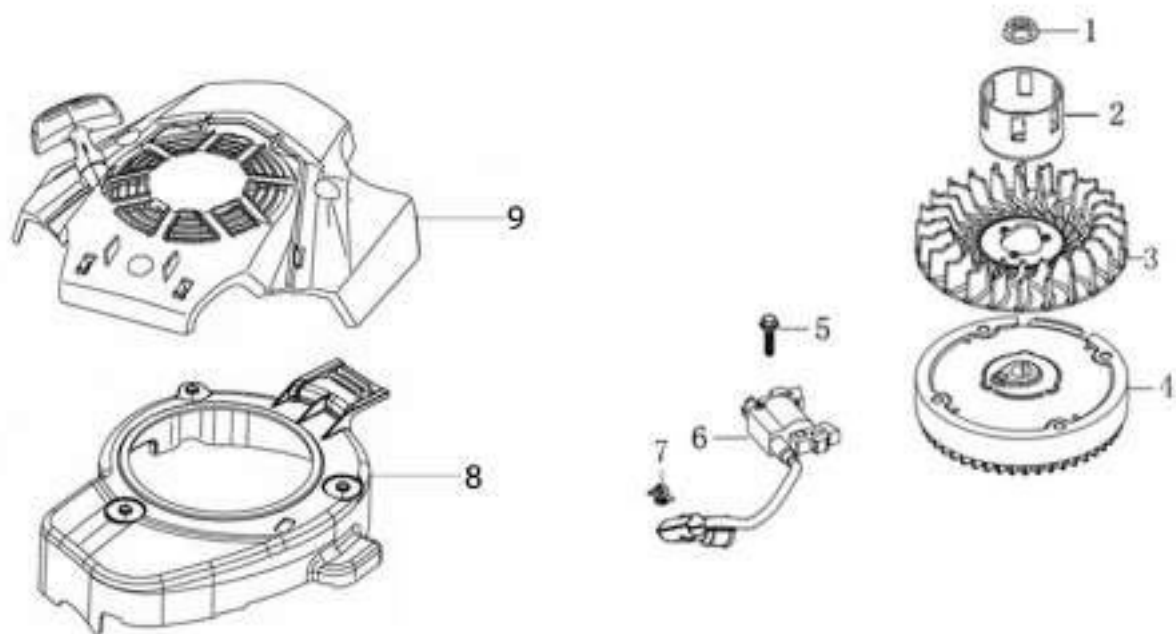

изображение Ignition system

Ref.Nu	Qty	Part number	Description	Validity from	Validity till	Notes	Bulletin
1	1	L66150376	Nut				
2	1	L66150147	Pulley				
3	1	L66150426	Fan				
4	1	L66151605	Flywheel				
5	1	L66150452	Screw				
6	1	L66151606	Ignition coil				
7	1	L66150440	Clip				
8	1	L66151604	Cover				
9	1	L66151603	Starter assy				
10	1	3075227R	Cover			Cover senza etichette / Cover without label	MO_0001_12/11