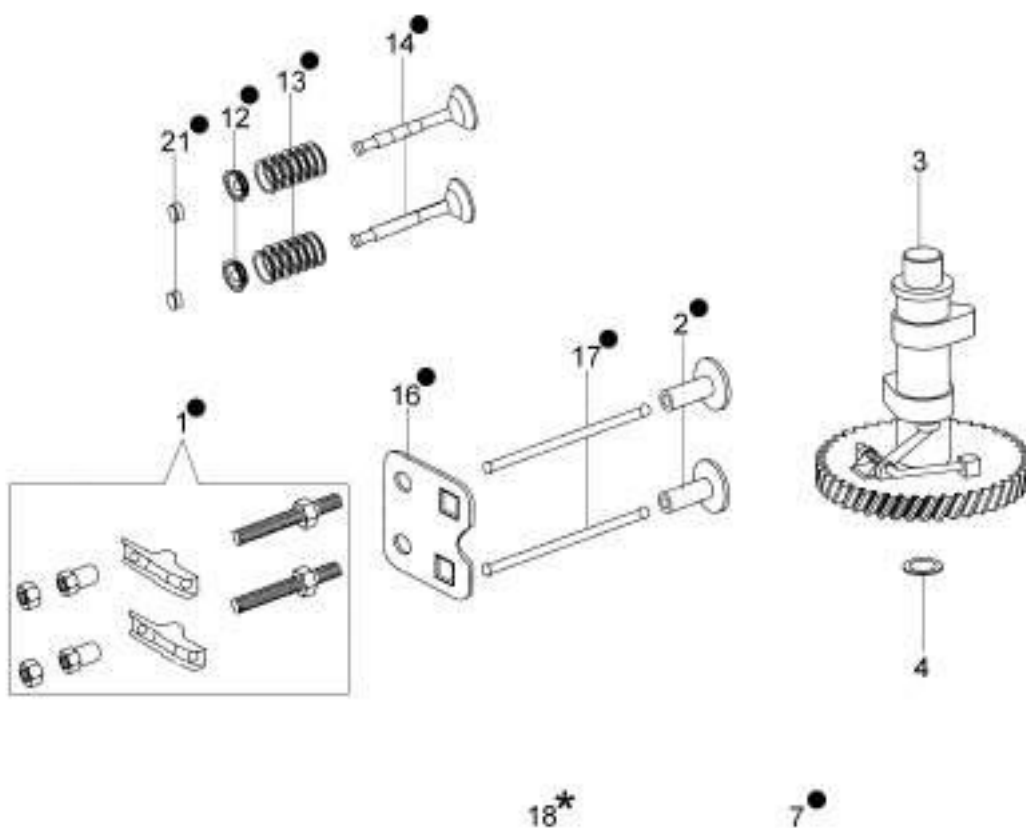

изображение Cylinder head and valve

Ref.Nu	Qty	Part number	Description	Validity from	Validity till	Notes	Bulletin
1	2	L66150368	Compensator				
2	2	L66150403	Slide				
3	1	L66150102A	Camshaft assy				
4	1	L66150399	Washer				
5	1	3055123R	Spark plug				
6	2	L66150709	Stud	11/2013			
6	2	L66150396	Stud		10/2013		
7	1	L66150221	Head comp.cylinder				
8	4	L66150720	Screw				
9	4	L66150393	Screw				
10	2	L66150350	Plug				
11	1	L66150394	Cover				
12	2	L66150365	Ring				
13	2	L66150366	Valves spring				
14	1	L66150472	Suction/exhaust valve kit				
15	2	L66150241	Stud				
16	1	L66150096	Plate				
17	1	L66150722	Equalizer rod				
18	1	L66150245	Gasket set		10/2013		
18	1	L66150724	Gasket set	11/2013			
19	1	66060414	19 x 21 mm wrench				
20	1	L66150471	Gasket				
21	2	L66150364	Valve