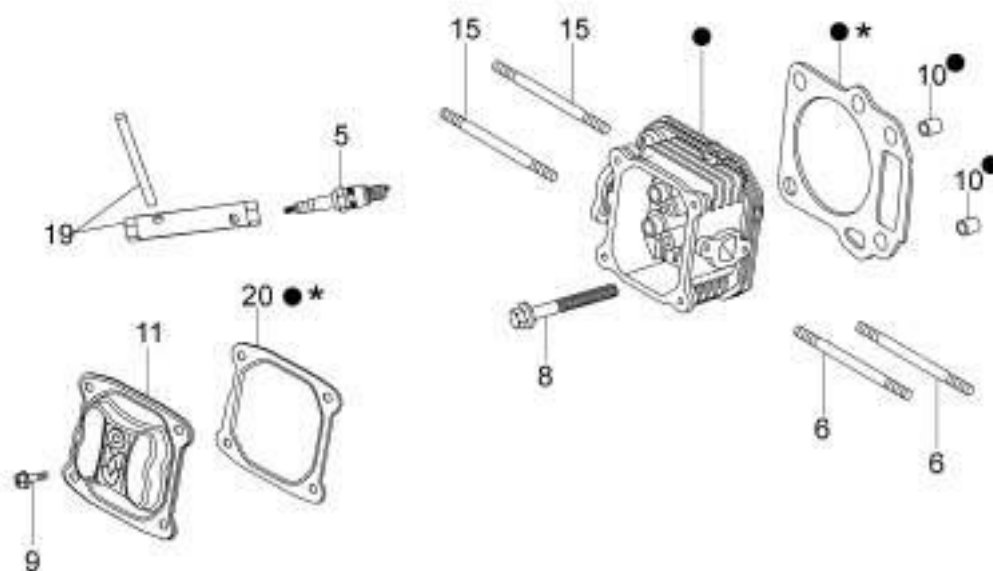

изображение Cylinder head and valve

Ref.Nu	Qty	Part number	Description	Validity from	Validity till	Notes	Bulletin
1	2	L66150368	Compensator				
2	2	L66150403	Slide				
3	1	L66150102A	Camshaft assy				
4	1	L66150399	Washer				
5	1	3055123R	Spark plug				
6	2	L66150709	Stud	11/2013			
6	2	L66150396	Stud		10/2013		
7	1	L66150221	Head comp.cylinder				
8	4	L66150720	Screw				
9	4	L66150393	Screw				
10	2	L66150350	Plug				
11	1	L66150394	Cover				
12	2	L66150365	Ring				
13	2	L66150366	Valves spring				
14	1	L66150472	Suction/exhaust valve kit				
15	2	L66150241	Stud				
16	1	L66150096	Plate				
17	1	L66150722	Equalizer rod				
18	1	L66150245	Gasket set		10/2013		
18	1	L66150724	Gasket set	11/2013			
19	1	66060414	19 x 21 mm wrench				
20	1	L66150471	Gasket				
21	2	L66150364	Valve