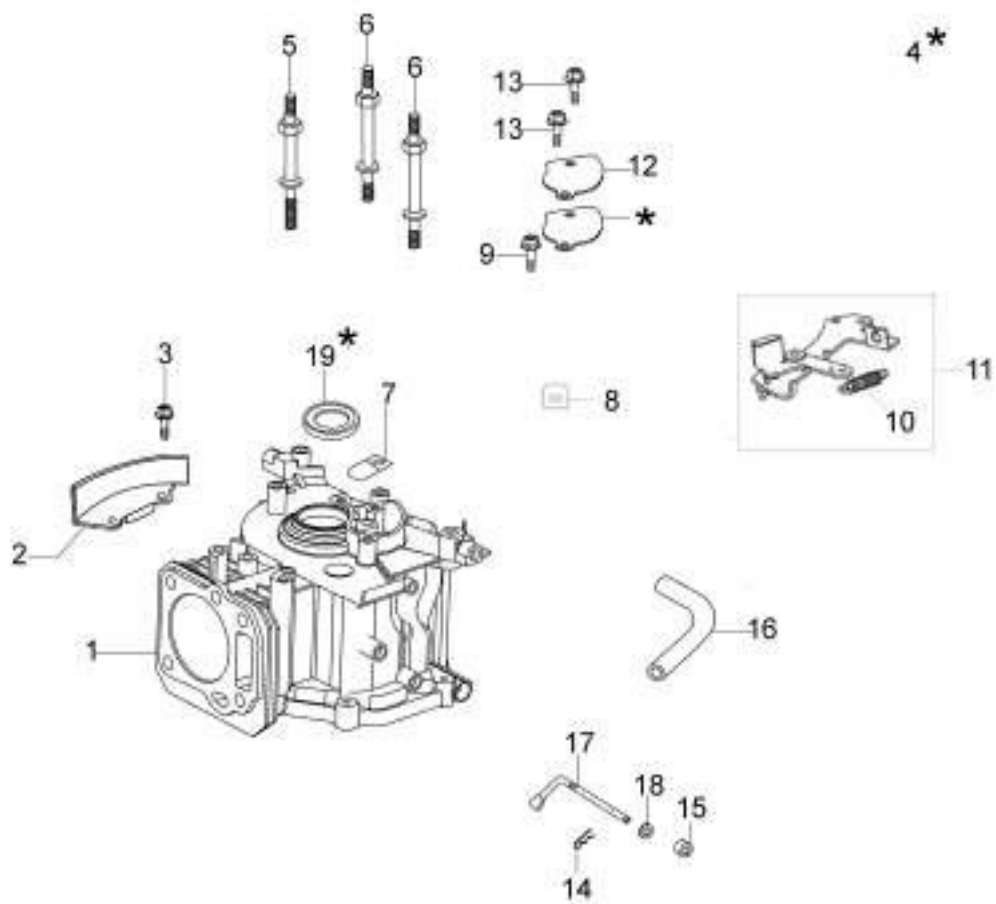

изображение Cylinder and crankcase

Ref.Nu	Qty	Part number	Description	Validity from	Validity till	Notes	Bulletin
1	1	L66151796	Crankcase assy				
2	1	L66150406	Guard				
3	2	L66150251	Screw				
4	1	L66150724	Gasket set	11/2013			
4	1	L66150245	Gasket set		10/2013		
5	1	L66150407	Stud				
6	2	L66150408	Stud				
7	1	L66150410	Reed valve				
8		-	Not available for this product				
9	1	L66150411	Screw				
10	1	L66150257	Spring				
11	1	L66150415	Flyweheel brake				
12	1	L66150244	Cap,breather chamber				
13	2	L66150414	Screw				
14	1	L66150353	Plug				
15	1	L66150419	Gasket				
16	1	L66150246	Tube		10/2013		
16	1	L66150721	Tube	11/2013			
17	1	L66150417	Governor arm shaft				
18	1	L66150035	Washer				
19	1	L66150409	Seal ring