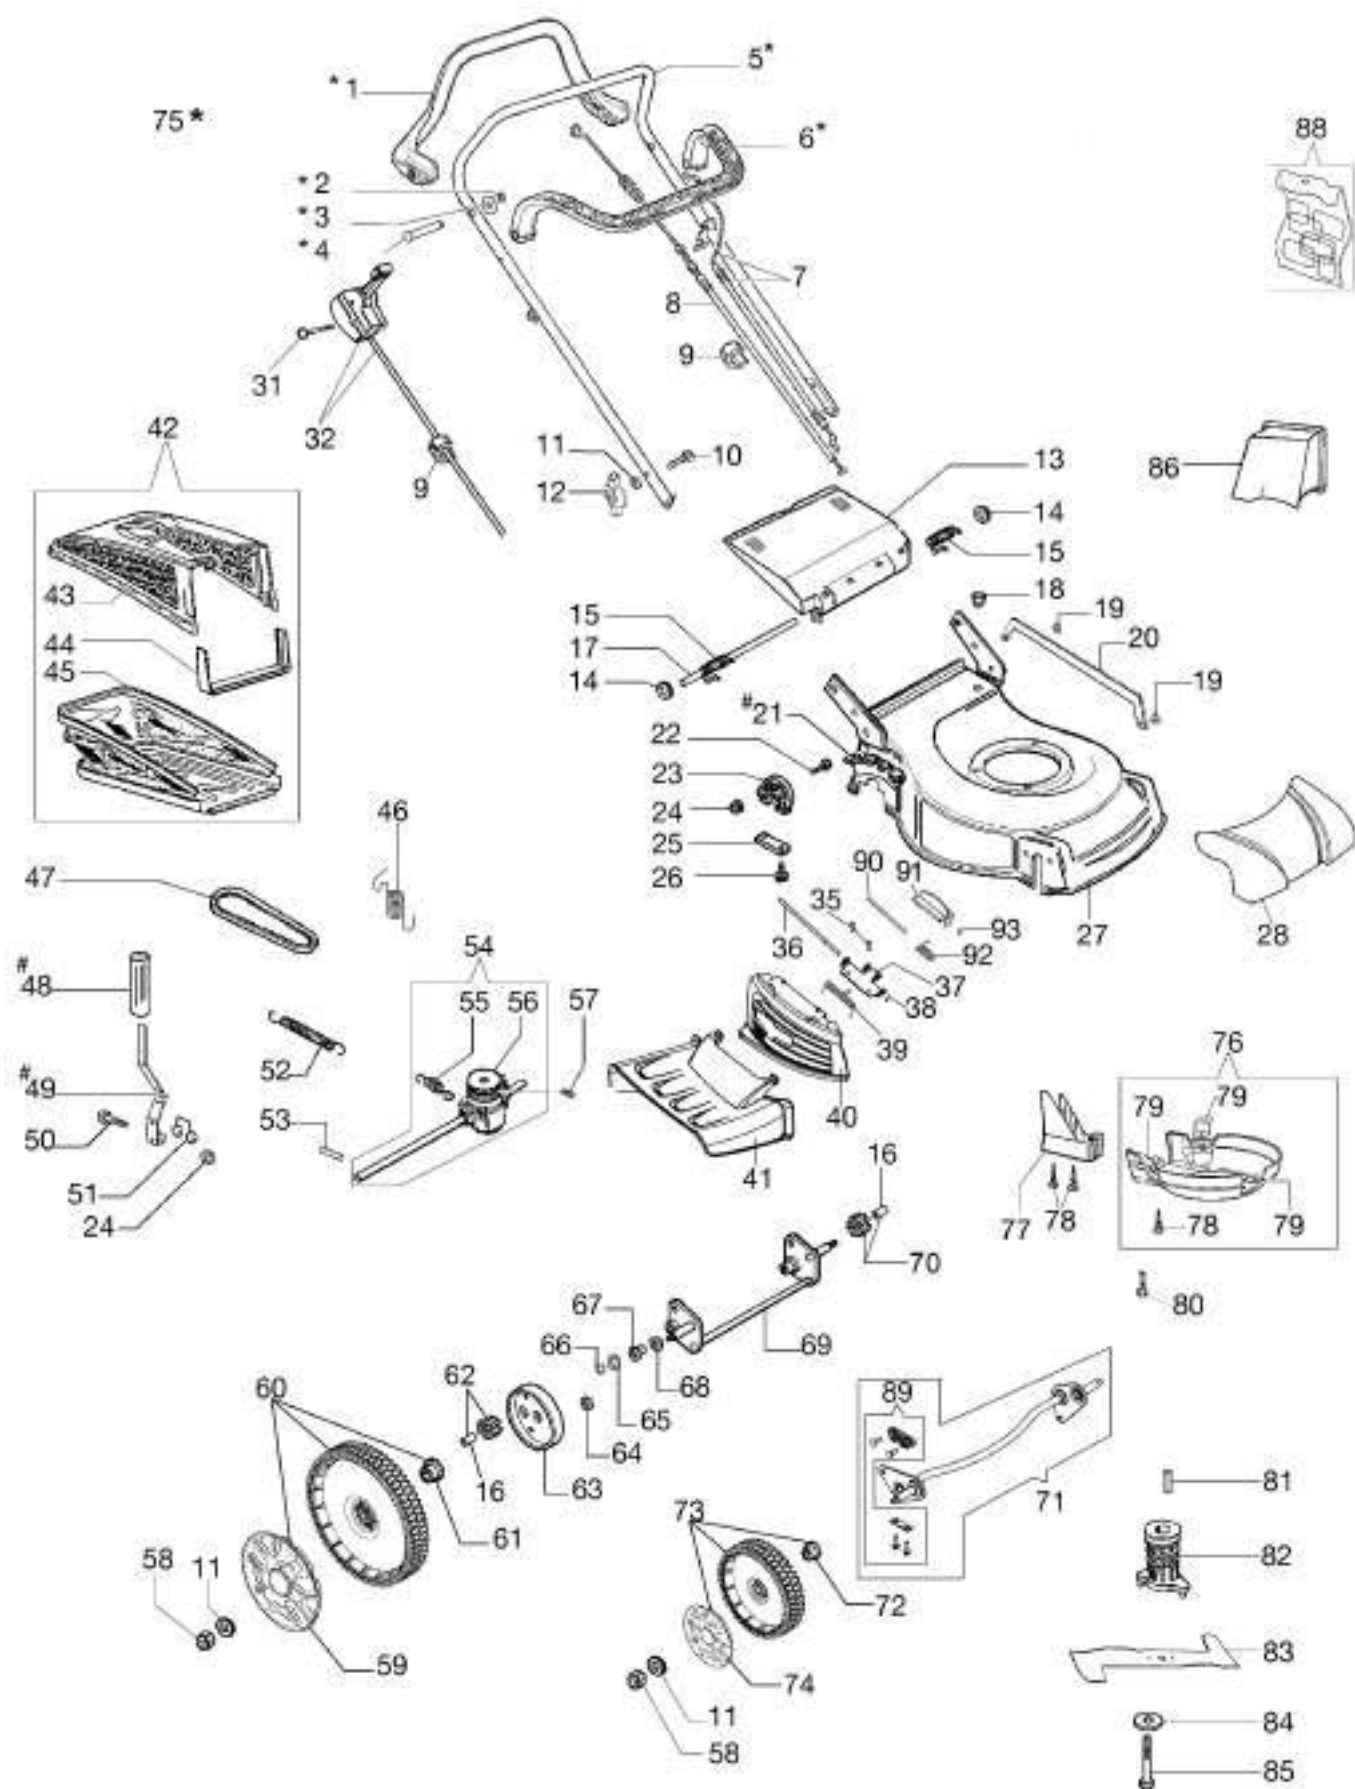

## изображение Complete illustrated parts list

Ref.Nu	Qty	Part number	Description	Validity from	Validity till	Notes	Bulletin
1	1	66060398BR	Traction lever				
2	2	3024006R	Snap ring				
3	2	3064037R	Washer				
4	2	66060381BR	Pin				
5	1	66060421BR	Handlebar				
6	1	66060316AR	Brake lever				
7	1	66030276R	Engine break cable				
8	1	66060058CR	Traction cable				
9	2	66060231R	Band				
10	2	3910015R	Screw				
11	7	3916008R	Washer				
12	2	66070317R	Tightening handle				
13	1	66110014R	Shutter				
14	2	3045034R	Retainer washer				
15	1	66110610	Kit spring				
16	2	66070435R	Bushing	SN 6195164910			BT5-079-04/15
17	1	66110026R	Deflector axle				
18	1	66030038	Grommet				
19	2	3045035R	Retainer washer				
20	1	66070229	Rod				
21	1	66070291R	Sector				
22	6	3801022R	Screw				
23	2	66030049AR	Support				
24	7	3914006R	Nut				
25	2	66030039	Plate				
26	4	3960031R	Screw				
27	1	66070733AR	Deck				
28	1	66070415R	Guard				
31	1	3906053	Screw				
32	1	66060164CR	Complete throttle				
35	2	3032018R	Rivet				
36	1	66071060R	Pin				
37	1	66070804R	Support		31/08/2018		
37	1	66070804R	Support	01/09/2018			
38	1	3045034R	Retainer washer				
39	1	66070493R	Spring				
40	1	66070478AR	Shutter				
41	1	66070479R	Deflector				
42	1	66070378A	Grassbag kit				
43	1	66070132R	Frame				
44	1	66070133R	Support				
45	1	66070330R	Grassbag				
46	1	66070035BR	Spring				
47	1	3047027R	Belt				BT5-074-06/14