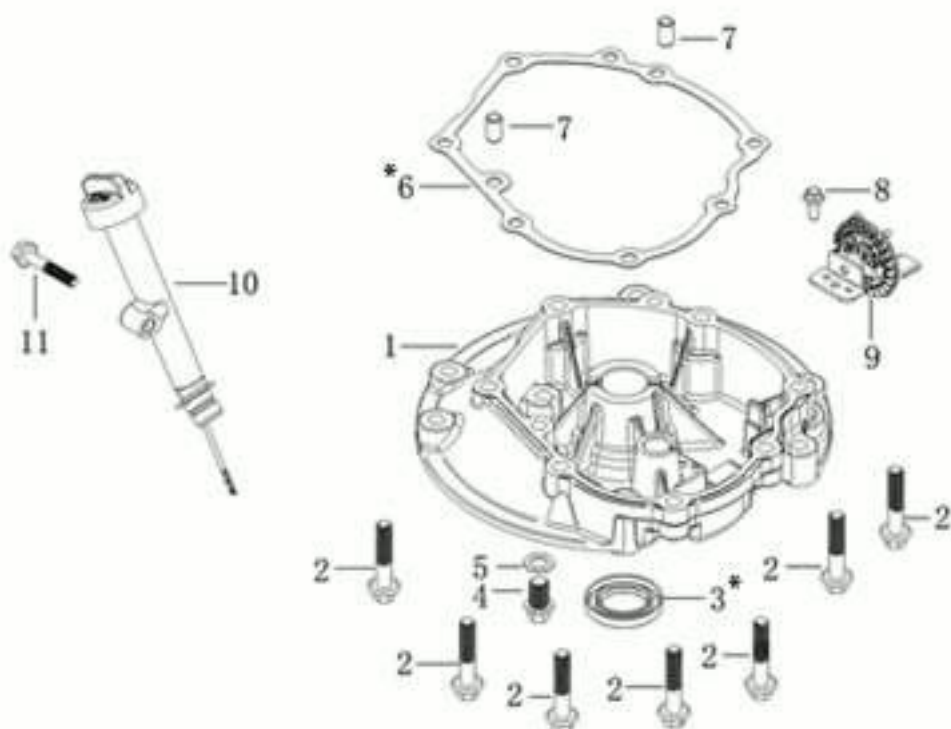

12*

изображение Crankcase cover

Ref.Nu	Qty	Part number	Description	Validity from	Validity till	Notes	Bulletin
1	1	L66151592	Crankcase cover				
2	7	L66150901	Bolt				
3	1	L66150462	Oil seal				
4	1	L66150352	Screw				
5	1	L66150354	Washer				
6	1	L66151593	Gasket				
7	2	L66150357	Plug				
8	1	L66150729	Screw				
9	1	L66151594	Governor				
10	1	L66151595	Oil cap assy				
11	1	L66150453	Screw				
12	1	L66151573	Gasket set