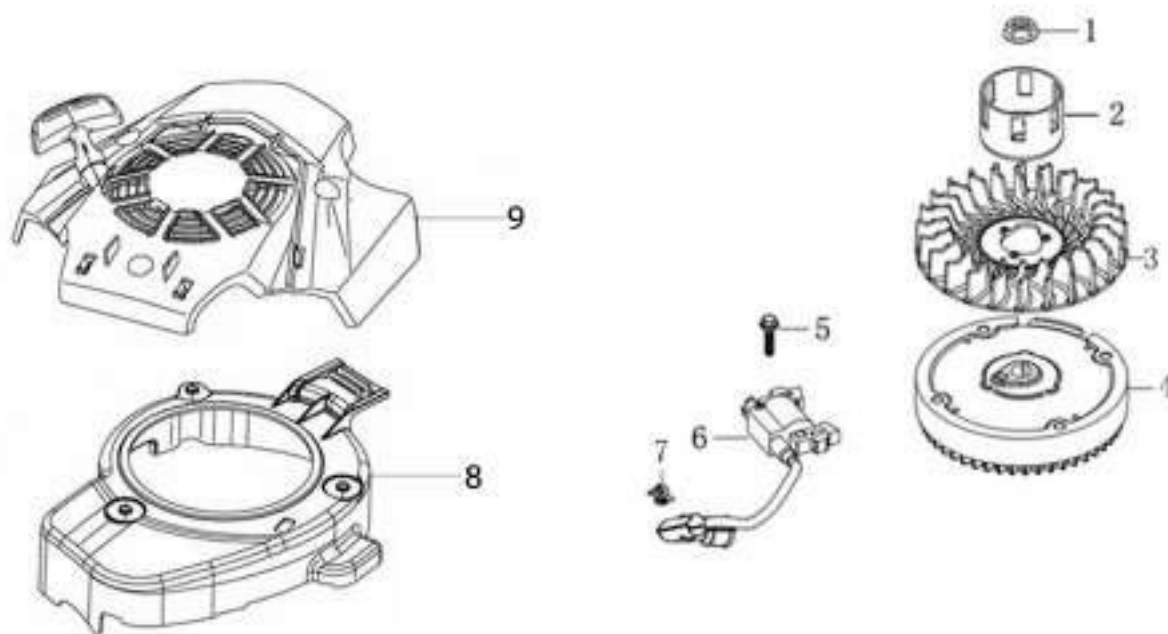

изображение Ignition system

Ref.Nu	Qty	Part number	Description	Validity from	Validity till	Notes	Bulletin
1	1	L66150376	Nut				
2	1	L66150147	Pulley				
3	1	L66150426	Fan				
4	1	L66151605	Flywheel				
5	1	L66150452	Screw				
6	1	L66151606	Ignition coil				
7	1	L66150440	Clip				
8	1	L66151604	Cover				
9	1	L66151603	Starter assy				
10	1	3075227R	Cover			Cover senza etichette / Cover without label	MO_0001_12/11