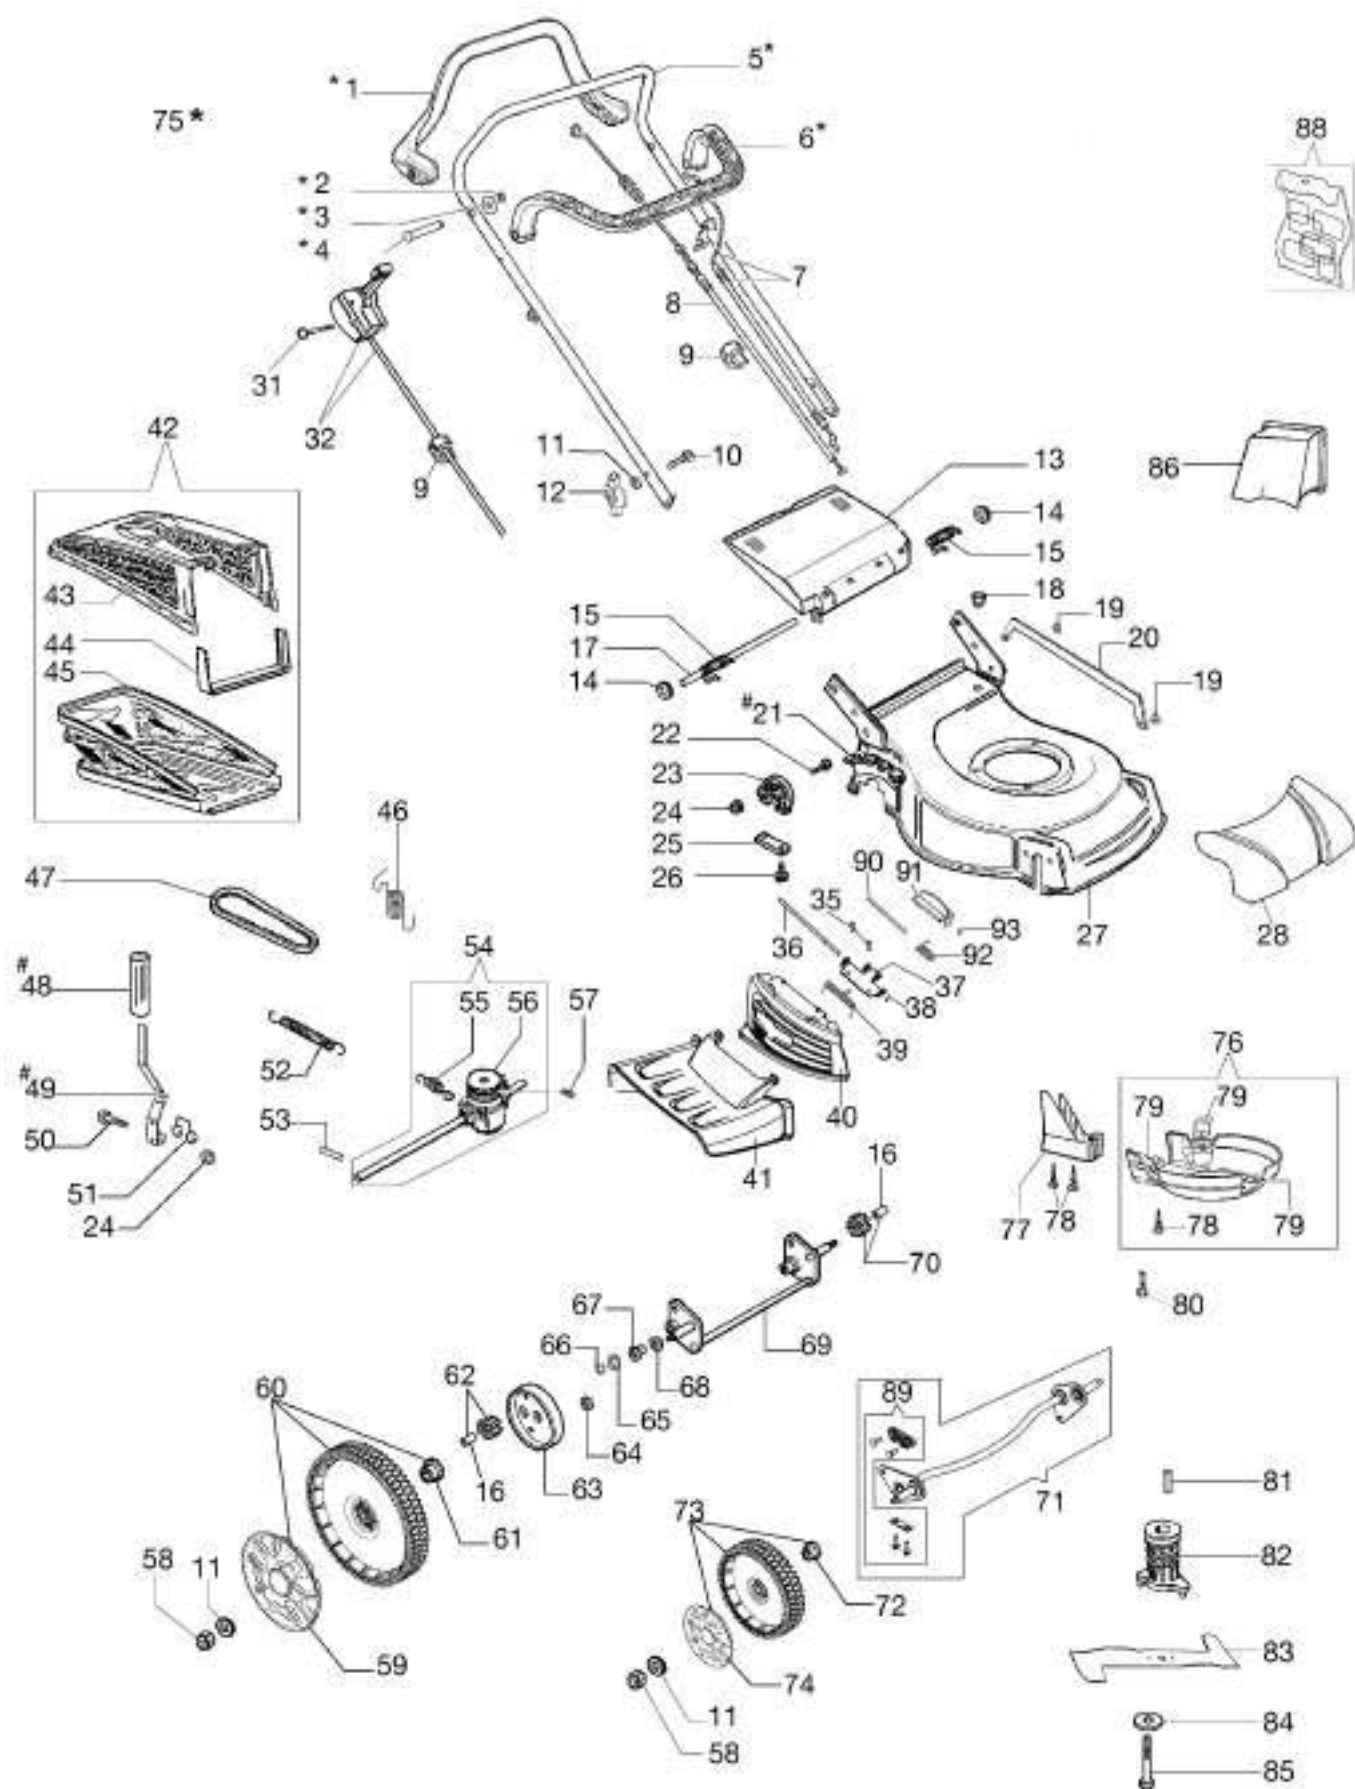

Ignition system

Carburetor

Air filter

Control lever

Muffler

Tank

изображение Complete illustrated parts list

Ref.Nu	Qty	Part number	Description	Validity from	Validity till	Notes	Bulletin
1	1	66060398BR	Traction lever				
2	2	3024006R	Snap ring				
3	2	3064037R	Washer				
4	2	66060381BR	Pin				
5	1	66060421BR	Handlebar				
6	1	66060316AR	Brake lever				
7	1	66030276R	Engine break cable				
8	1	66060058CR	Traction cable				
9	2	66060231R	Band				
10	2	3910015R	Screw				
11	7	3916008R	Washer				
12	2	66070317R	Tightening handle				
13	1	66110014R	Shutter				
14	2	3045034R	Retainer washer				
15	1	66110610	Kit spring				
16	2	66070435R	Bushing	SN 6195164910			BT5-079-04/15
17	1	66110026R	Deflector axle				
18	1	66030038	Grommet				
19	2	3045035R	Retainer washer				
20	1	66070229	Rod				
21	1	66070291R	Sector				
22	6	3801022R	Screw				
23	2	66030049AR	Support				
24	7	3914006R	Nut				
25	2	66030039	Plate				
26	4	3960031R	Screw				
27	1	66070733AR	Deck				
28	1	66070415R	Guard				
31	1	3906053	Screw				
32	1	66060164CR	Complete throttle				
35	2	3032018R	Rivet				
36	1	66071060R	Pin				
37	1	66070804R	Support		31/08/2018		
37	1	66070804R	Support	01/09/2018			
38	1	3045034R	Retainer washer				
39	1	66070493R	Spring				
40	1	66070478AR	Shutter				
41	1	66070479R	Deflector				
42	1	66070378A	Grassbag kit				
43	1	66070132R	Frame				
44	1	66070133R	Support				
45	1	66070330R	Grassbag				
46	1	66070035BR	Spring				
47	1	3047027R	Belt				BT5-074-06/14