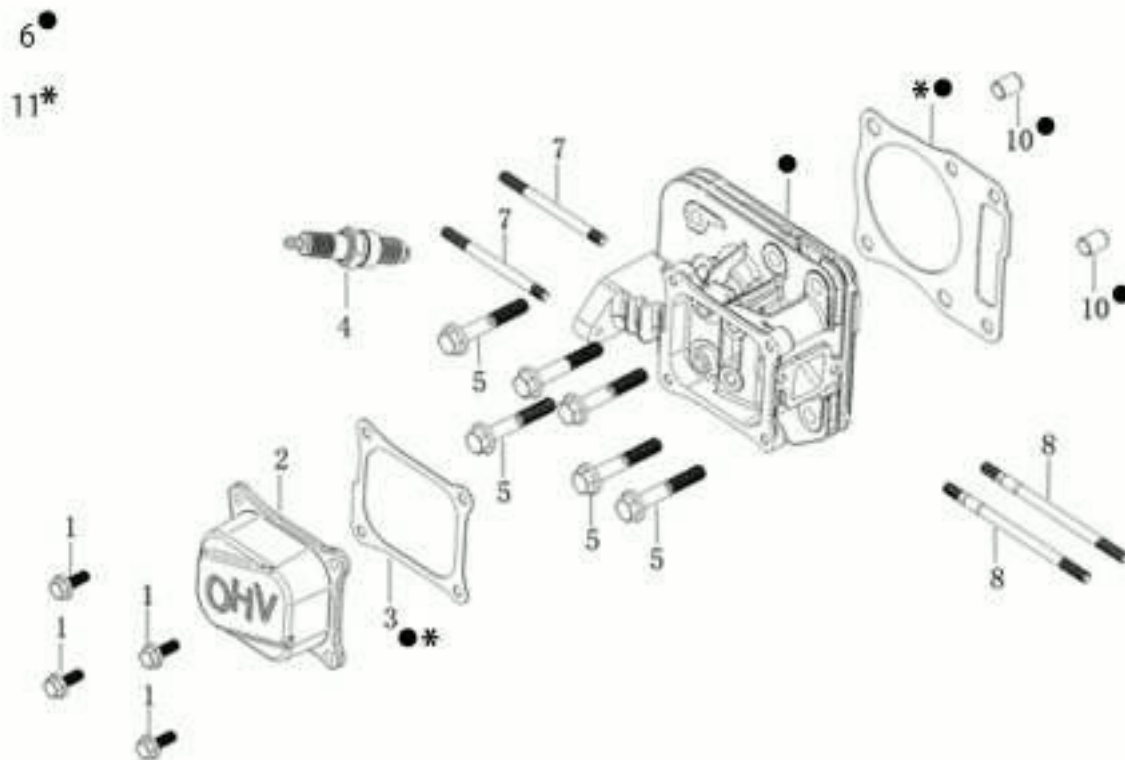

изображение Top cover

Ref.Nu	Qty	Part number	Description	Validity from	Validity till	Notes	Bulletin
1	4	L66150251	Screw				
2	1	L66151581	Cover				
3	1	L66151582	Gasket				
4	1	3055123R	Spark plug				
5	6	L66150005	Screw				
6	1	L66151574	Head comp.cylinder				
7	2	L66150709	Stud				
8	2	L66150396	Stud				
10	2	L66150350	Plug				
11	1	L66151573	Gasket set