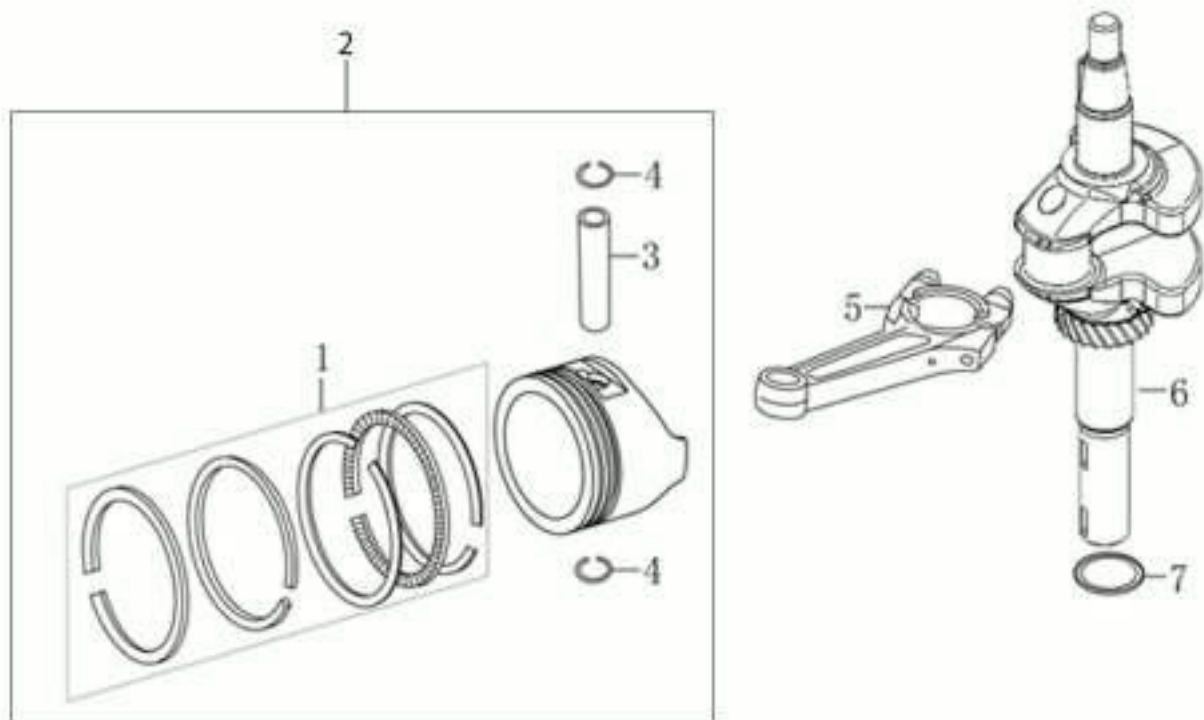

изображение Shaft + piston

Ref.Nu	Qty	Part number	Description	Validity from	Validity till	Notes	Bulletin
1	1	L66151599	Piston ring set				
2	1	L66151575	Piston assy				
3	1	L66150077A	Piston pin				
4	2	L66150075	Snap ring				
5	1	L66151600	Connecting rod cpl.				
6	1	L66151601	Crankshaft			K 805 EURO 5	
6	1	L66151602	Crankshaft			K 805 L.80 EURO 5	
7	1	L66150424	Washer