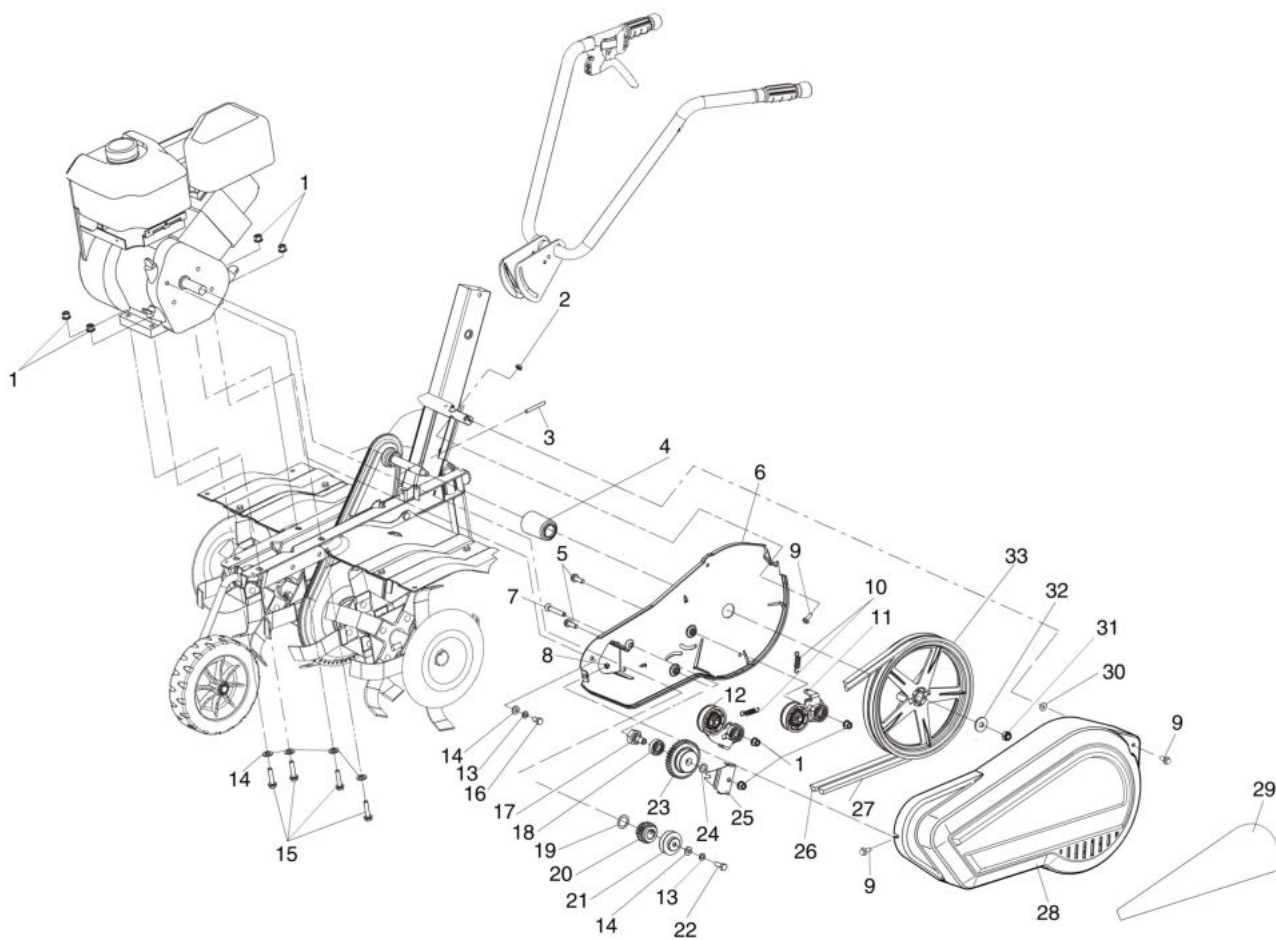

изображение Illustrated parts list 1

Ref.Nu	Qty	Part number	Description	Validity from	Validity till	Notes	Bulletin
1	1	3901090R	Screw				
2	1	3914006R	Nut				
3	1	YN4357000	Washer				
4	1	68670052R	Throttle				
5	1	YN5380870	Plate (Instruction)				
6	2	68690062R	Transmission				
7	1	68670069R	Lever (double)				
8	1	3914012R	Nut				
9	1	68670037R	Handlebar				
10	1	3910028R	Screw				
11	2	YN2843300	Knob				
12	1	3906080	Screw				
13	2	3918013R	Washer				
14	2	3906065R	Screw				
15	2	68670036R	Plate				
16	1	68670020R	Cover				
17		-	Not available for this product				
18	1	68240067R	Label Oleo-Mac				
19	2	3933001R	Insert				
20	1	N1453000	Nut				
21	1	3906028R	Screw				
22	1	YN5269990	Cap				
23	1	N1054500	Split pin				
24	1	3916016	Washer				
25	1	68670100R	Drag bar				
26	1	YN0205400	Ring				
27	1	YN5254000	Oil cap				
28	1	YF1233111	Plate (danger)				
29	1	301000155R	Screw				
30	1	68690116R	Guard				
31	6	YN5143250	Piston pin				
32	2	68690136R	Guard				
33	2	3050046R	Seal ring				
34	1	68692013	Frame				
35	1	68670030R	Spring				
36	1	3031025R	Split pin				
37	1	68690111R	Support (wheel)				
38	1	68670028R	Wheel				
39	1	3024050R	Ring				
40	1	68670111R	Rotor (complete) sx				
40	1	68670110R	Rotor (complete) dx				
41	1	68670034R	Complete disk				