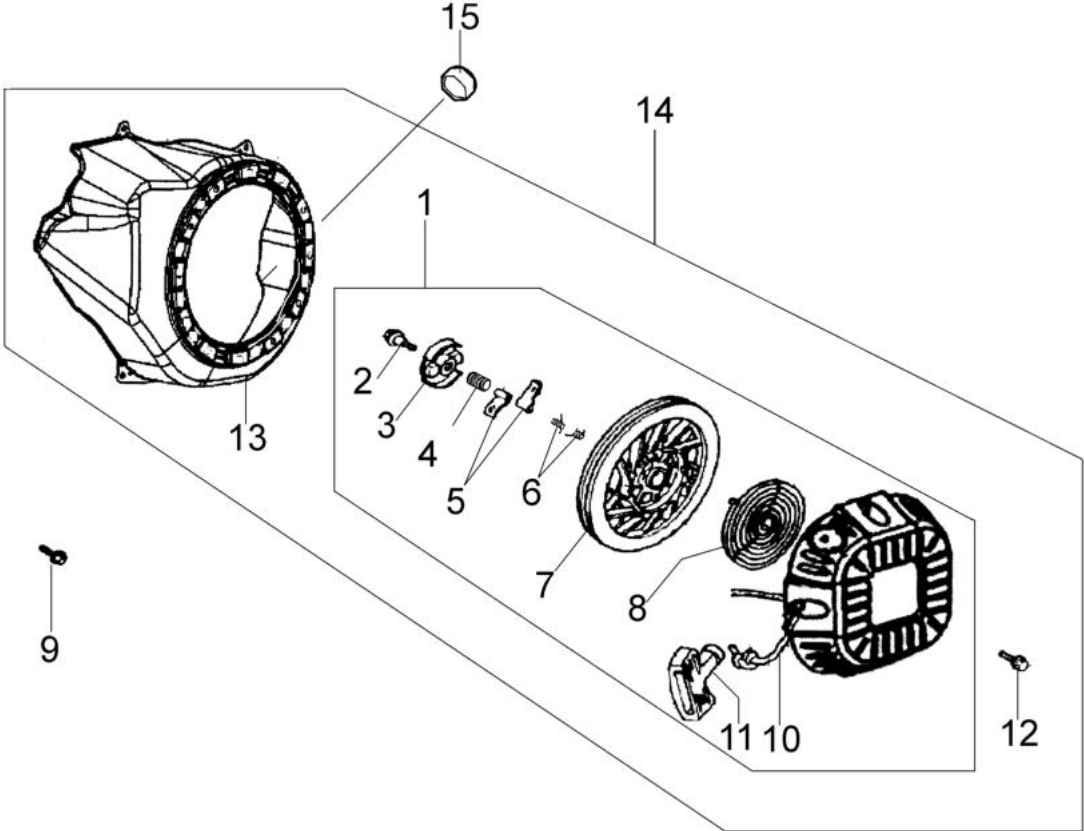

изображение Ignition system

Ref.Nu	Qty	Part number	Description	Validity from	Validity till	Notes	Bulletin
1	1	L66150329	Starter assy				
2	1	L66150330	Fixing screw				
3	1	L66150331	Clutch driver				
4	1	L66150332	Spring				
5	2	L66150263	Pawl				
6	2	L66150264	Spring				
7	1	L66150265	Pulley				
8	1	L66150336	Starter spring				
9	4	L66150316	Screw				
10	1	L66150337	Starter rope				
11	1	L66150103	Starter handle				
12	4	L66150339	Screw				
13	1	L66150391	Fan cover				
14	1	L66150374	Starter assy				
15	1	L66150474	Cap