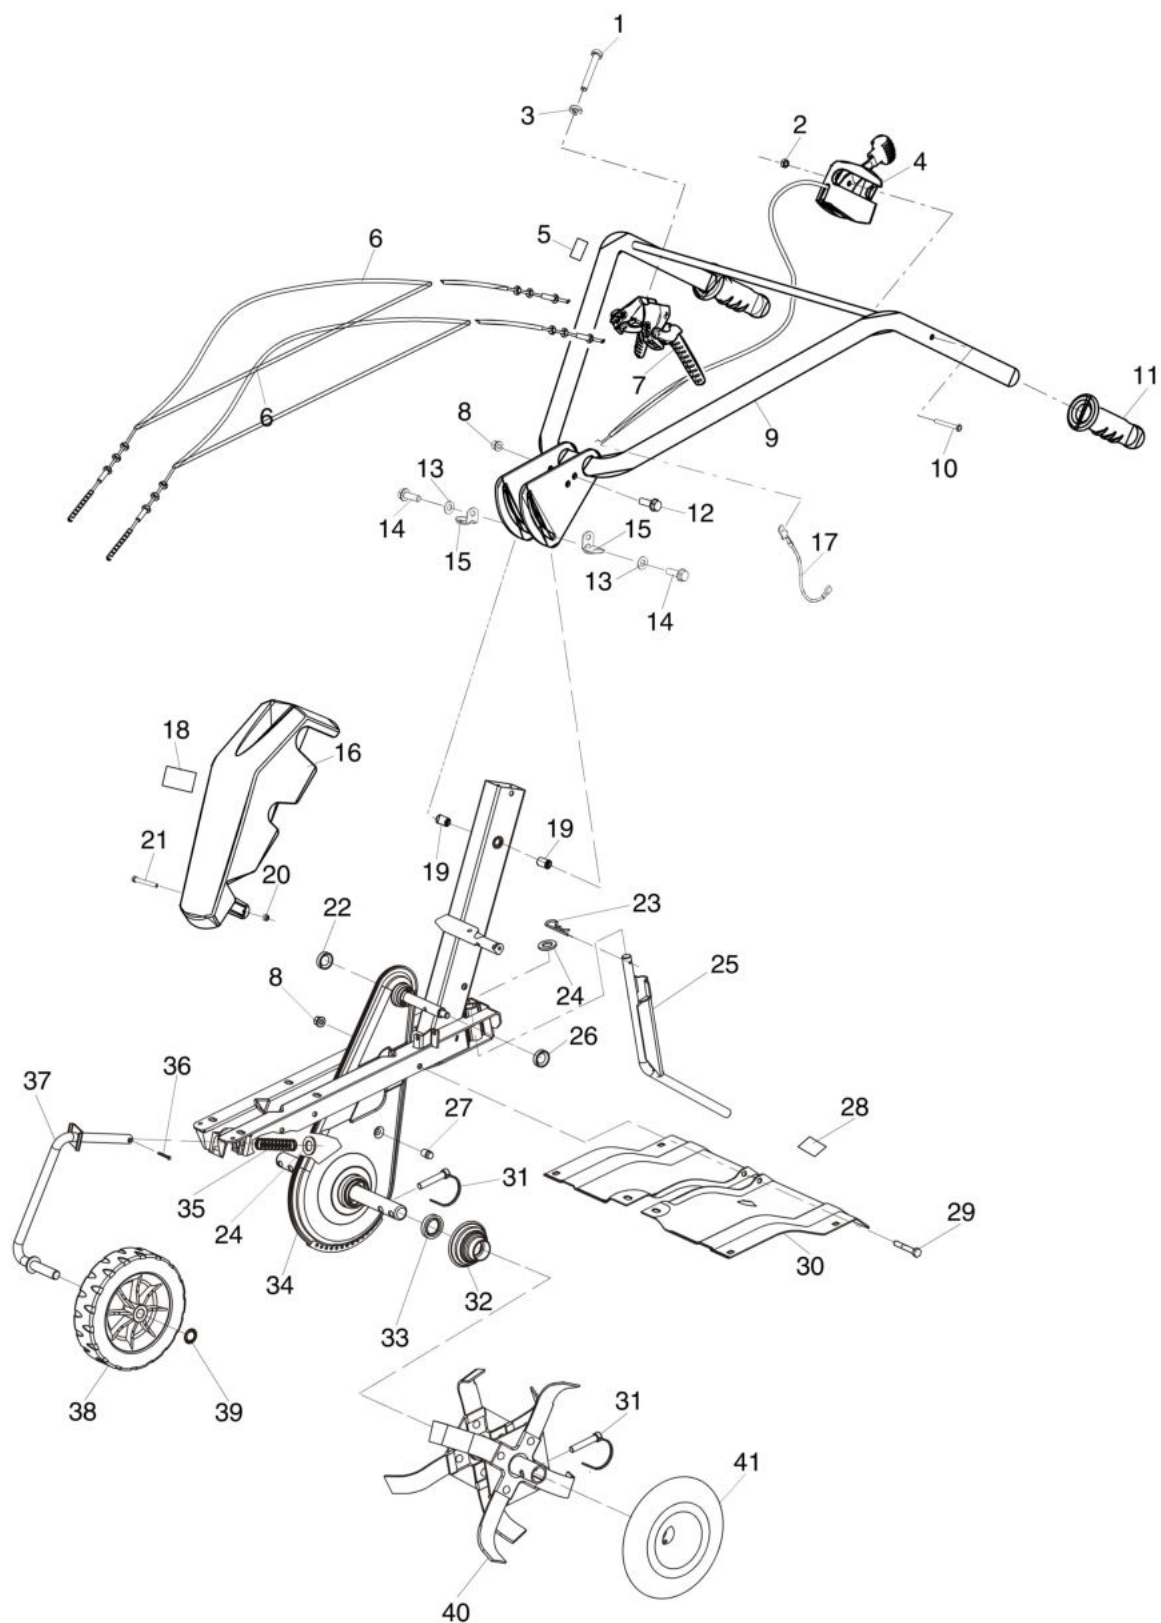

изображение Illustrated parts list 1

Ref.Nu	Qty	Part number	Description	Validity from	Validity till	Notes	Bulletin
1	1	3901090R	Screw				
2	1	3914006R	Nut				
3	1	YN4357000	Washer				
4	1	68670052R	Throttle				
5	1	YN5380870	Plate (Instruction)				
6	2	68690062R	Transmission				
7	1	68670069R	Lever (double)				
8	1	3914012R	Nut				
9	1	68670037R	Handlebar				
10	1	3910028R	Screw				
11	2	YN2843300	Knob				
12	1	3906080	Screw				
13	2	3918013R	Washer				
14	2	3906065R	Screw				
15	2	68670036R	Plate				
16	1	68670020R	Cover				
17		-	Not available for this product				
18	1	68240067R	Label Oleo-Mac				
19	2	3933001R	Insert				
20	1	N1453000	Nut				
21	1	3906028R	Screw				
22	1	YN5269990	Cap				
23	1	N1054500	Split pin				
24	1	3916016	Washer				
25	1	68670100R	Drag bar				
26	1	YN0205400	Ring				
27	1	YN5254000	Oil cap				
28	1	YF1233111	Plate (danger)				
29	1	301000155R	Screw				
30	1	68690116R	Guard				
31	6	YN5143250	Piston pin				
32	2	68690136R	Guard				
33	2	3050046R	Seal ring				
34	1	68692013	Frame				
35	1	68670030R	Spring				
36	1	3031025R	Split pin				
37	1	68690111R	Support (wheel)				
38	1	68670028R	Wheel				
39	1	3024050R	Ring				
40	1	68670111R	Rotor (complete) sx				
40	1	68670110R	Rotor (complete) dx				
41	1	68670034R	Complete disk				