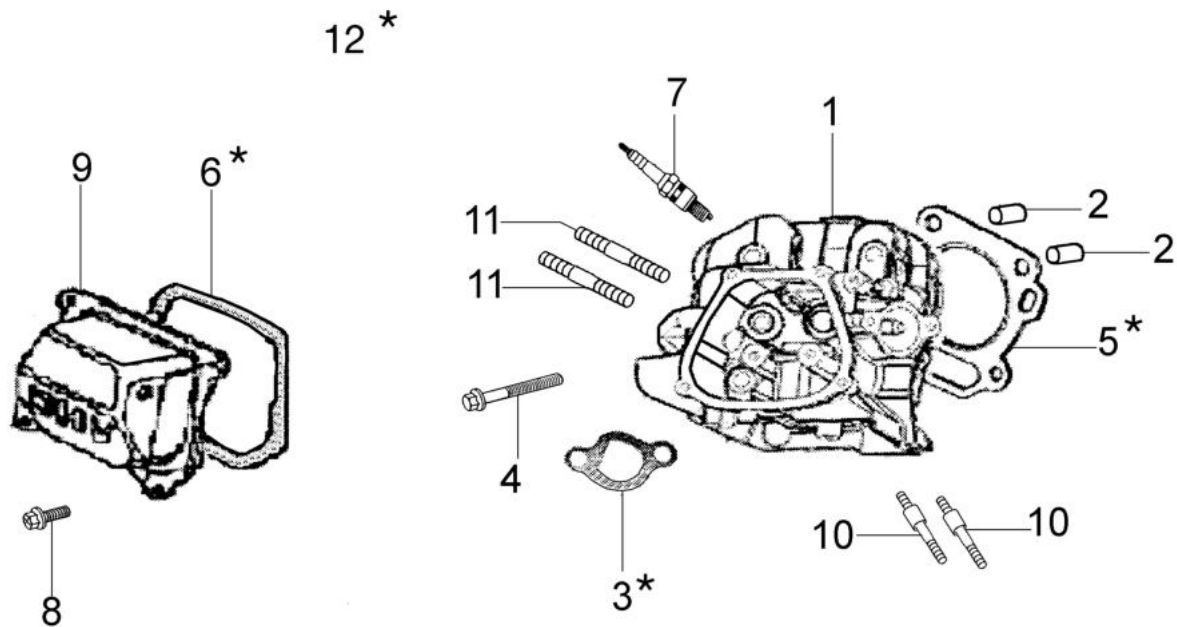

изображение Cylinder head

Ref.Nu	Qty	Part number	Description	Validity from	Validity till	Notes	Bulletin
1	1	L66150275	Cylinder head				
2	2	L66150350	Plug				
3	1	L66150309	Gasket				
4	4	L66150323	Screw				
5	1	L66150276	Gasket				
6	1	L66150278	Gasket				
7	1	3055123R	Spark plug				
8	4	L66150316	Screw				
9	1	L66150277	Cover				
10	2	L66150241	Stud				
11	2	L66150324	Stud				
12	1	L66150618	Gasket set