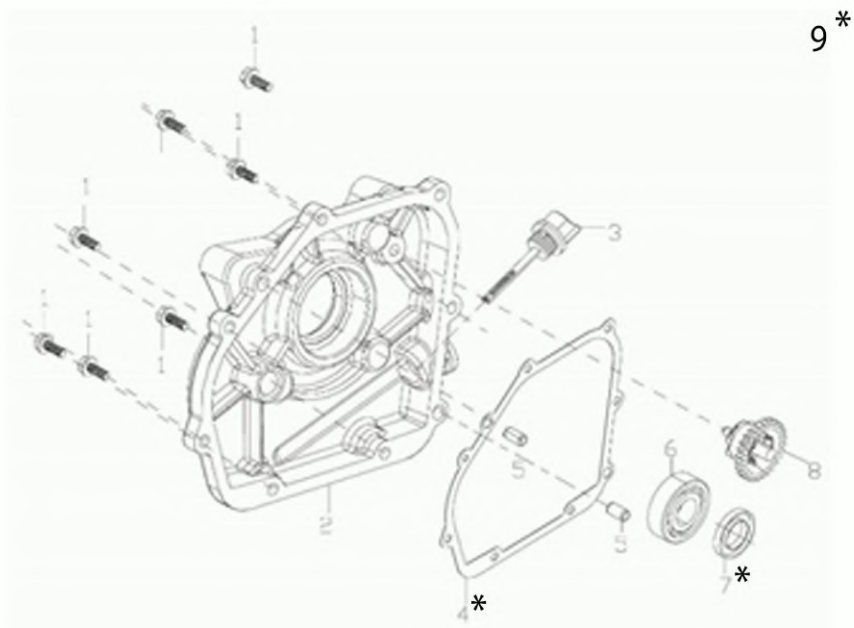

изображение Crankcase cover

Ref.Nu	Qty	Part number	Description	Validity from	Validity till	Notes	Bulletin
1	7	L66150416	Screw				
2	1	L66151803	Crankcase cover				
3	1	L66151804	Oil cap				
4	1	L66151805	Gasket				
5	2	L66150664	Pin				
6	1	L66151806	Bearing				
7	1	L66151802	Oil seal				
8	1	L66151807	Governor				
9	1	L66151843	Gasket set