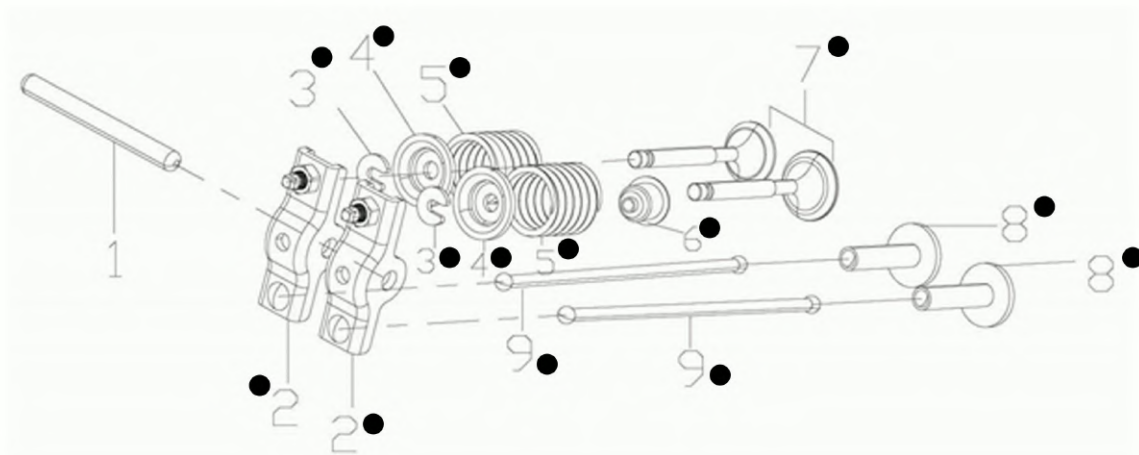

10

изображение Valve

Ref.Nu	Qty	Part number	Description	Validity from	Validity till	Notes	Bulletin
1	1	L66151814	Tube				
2	2	L66151815	Valve				
3	2	L66151816	Ring				
4	2	L66151817	Slide				
5	2	L66151818	Spring				
6	1	L66151819	Seal				
7	1	L66151820	Reed valve kit				
8	2	L66151547	Slide				
9	2	L66151821	Rod				
10	1	L66151844	Head comp.cylinder