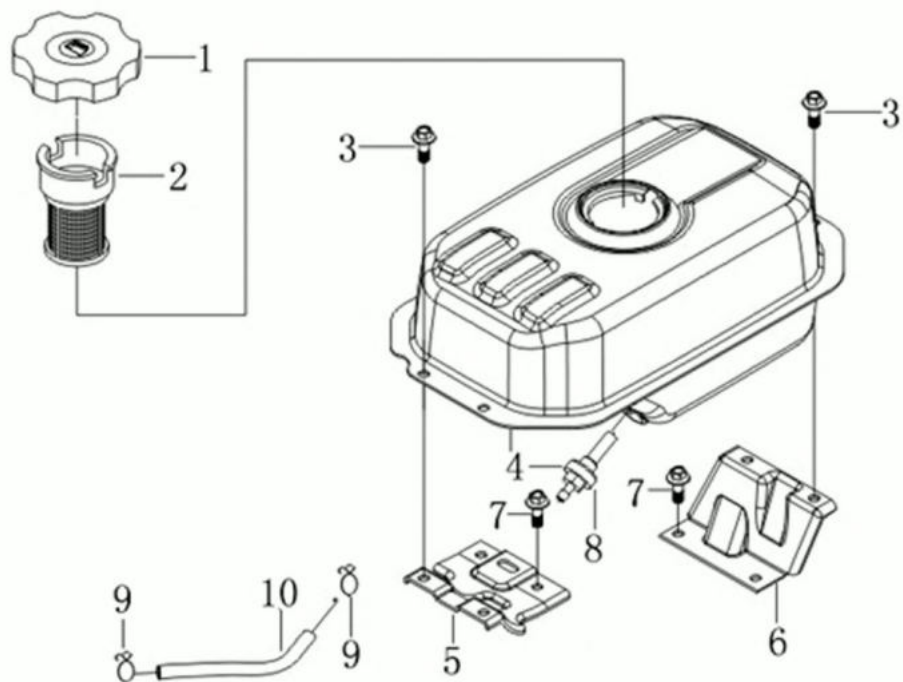

изображение Tank

Ref.Nu	Qty	Part number	Description	Validity from	Validity till	Notes	Bulletin
1	1	L66151624	Tank cap				
2	1	L66150296	Fuel filter				
3	4	L66150316	Screw				
4	1	L66151235	Complete tank				
5	1	L66150305	Support				
6	1	L66150306	Support				
7	4	L66150322	Screw				
8	1	L66150295	Fitting				
9	2	L66150328	Band				
10	1	L66151625	Oil line