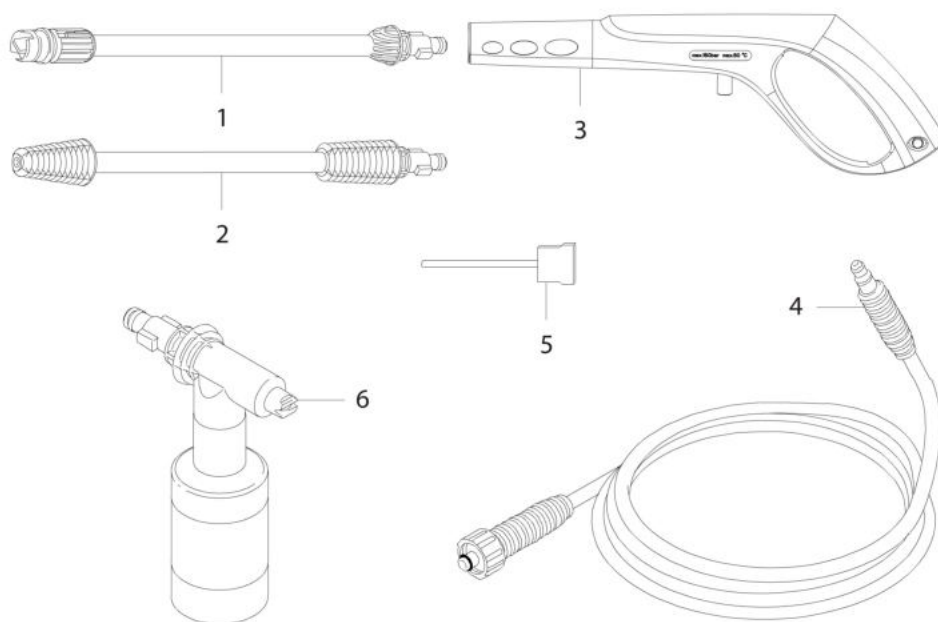

PW 110 C High-pressure washer

Документы

[Complete illustrated parts list](#)

[Accessories](#)

изображение Complete illustrated parts list

Ref.Nu	Qty	Part number	Description	Validity from	Validity till	Notes	Bulletin
1	2	CH36050148	Screw				
2	1	CH30020744	Support				
3	1	CH36050148	Screw				
4	1	CH14110053	Handle				
5	1	CH30010549	Electrical box				
6	2	CH36050149	Screw				
7	1	CH14100130A	Switch				
8	1	CH04770423	Cover			Arancio; Orange	
9	1	CH10020229	Filter				
10	1	CH10020228	Condenser				
11	1	CH30020742	Support				
12	1	CH04770311	Frame			Inferiore; Lower	
13	1	CH30020743	Support				
14	1	CH36050148	Screw				
15	2	CH28100104	Complete wheel				
16	1	CH28030617	Coupling suction kit				
17	1	CH10020227	Suction filter				
18	1	CH24340073	Cable holder				
19	1	CH50260356	Gasket and valves set				
20	1	CH32155327	Labels kit				

изображение Accessories

Ref.Nu	Qty	Part number	Description	Validity from	Validity till	Notes	Bulletin
1	1	68500032	Lance with adjustable nozzle			Regolabile; Adjustable	
2	1	68500045	Rotojet lance			Rotante; Rotojet	
3	1	68500027	Spray gun				
4	1	68500018	H.p. hose kit				
5	1	CH04550019	Needle				
6	1	68500048	Lance			Schiumogena; Foam	