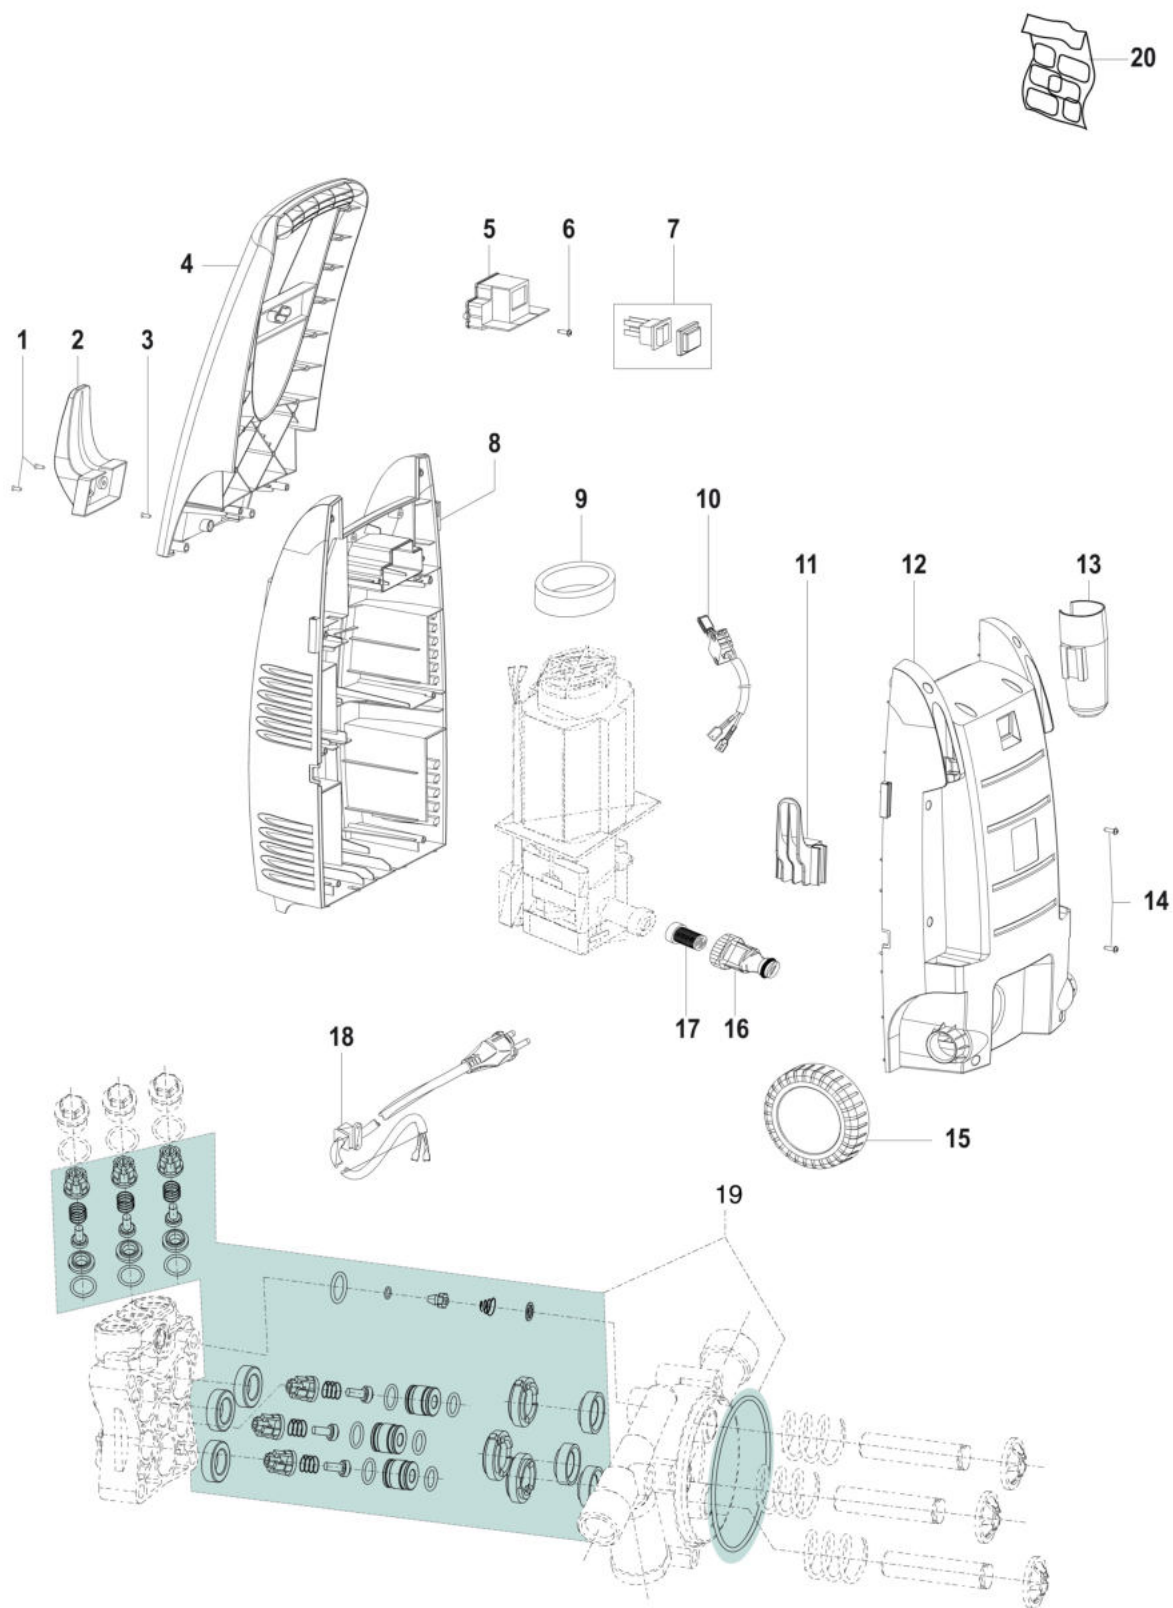

PW 110 C High-pressure washer

Документы

[Complete illustrated parts list](#)

[Accessories](#)

изображение Complete illustrated parts list

Ref.Nu	Qty	Part number	Description	Validity from	Validity till	Notes	Bulletin
1	2	CH36050148	Screw				
2	1	CH30020744	Support				
3	1	CH36050148	Screw				
4	1	CH14110053	Handle				
5	1	CH30010549	Electrical box				
6	2	CH36050149	Screw				
7	1	CH14100130A	Switch				
8	1	CH04770423	Cover			Arancio; Orange	
9	1	CH10020229	Filter				
10	1	CH10020228	Condenser				
11	1	CH30020742	Support				
12	1	CH04770311	Frame			Inferiore; Lower	
13	1	CH30020743	Support				
14	1	CH36050148	Screw				
15	2	CH28100104	Complete wheel				
16	1	CH28030617	Coupling suction kit				
17	1	CH10020227	Suction filter				
18	1	CH24340073	Cable holder				
19	1	CH50260356	Gasket and valves set				
20	1	CH32155327	Labels kit				

изображение Accessories

Ref.Nu	Qty	Part number	Description	Validity from	Validity till	Notes	Bulletin
1	1	68500032	Lance with adjustable nozzle			Regolabile; Adjustable	
2	1	68500045	Rotojet lance			Rotante; Rotojet	
3	1	68500027	Spray gun				
4	1	68500018	H.p. hose kit				
5	1	CH04550019	Needle				
6	1	68500048	Lance			Schiumogena; Foam	