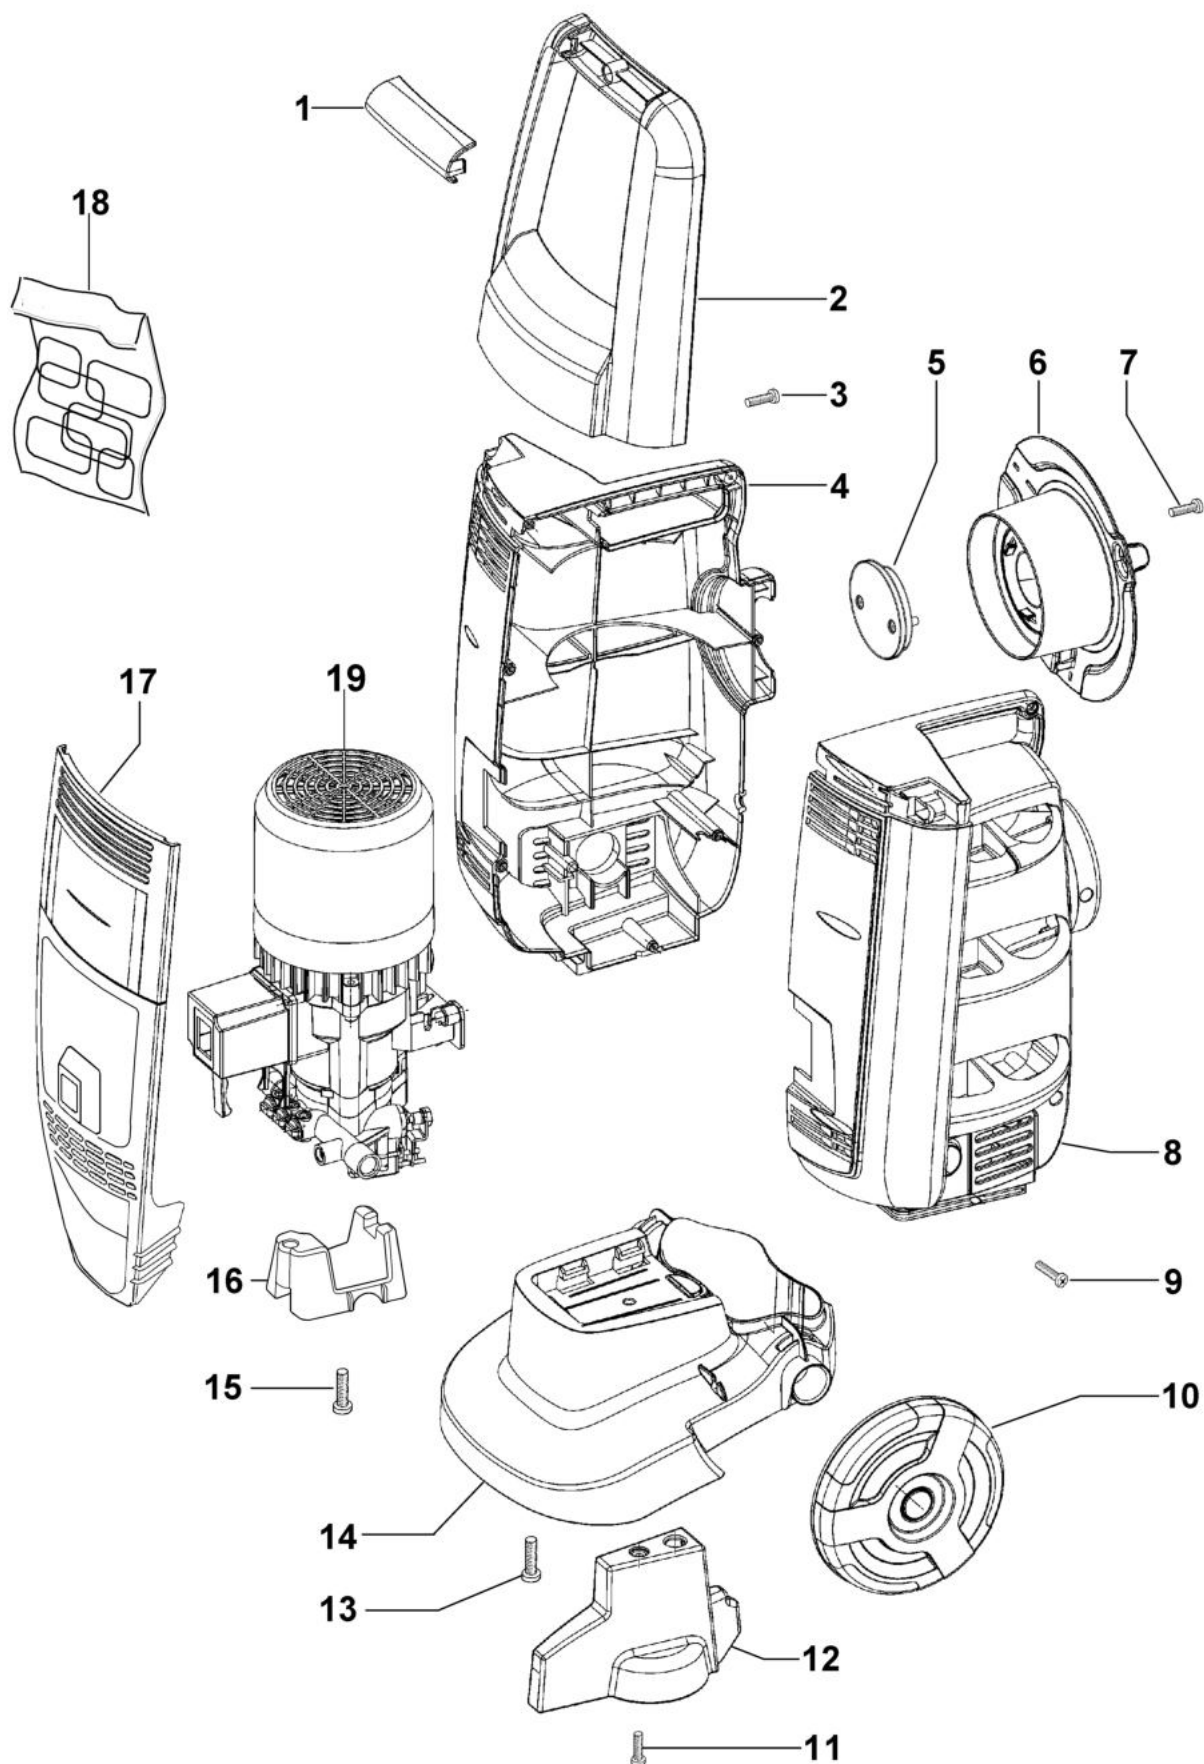

PW 120 C High-pressure washer

Документы

Deck

Engine

Accessories

изображение Deck

Ref.Nu	Qty	Part number	Description	Validity from	Validity till	Notes	Bulletin
1	1	CH04020312B	Handle cover				
2	1	CH14110032A	Handle				
3	2	CH36050114	Screw				
4	1	CH04770217A	Cover left				
5	1	CH06020064	Hose reel kit				
6	1	CH06020060A	Hose reel				
7	2	CH36050114	Screw				
8	1	CH04770218A	Belt cover right				
9	7	CH36050114	Screw				
10	2	CH28100073A	Wheel				
11	1	CH36050114	Screw				
12	1	CH30020608	Stand				
13	2	CH36050114	Screw				
14	1	CH32060291A	Frame				
15	1	CH36250071	Screw				
16	1	CH24000106	Support				
17	1	CH04770226B	Cover				
18	1	CH3215513500	Labels kit				
19	1	CH73040329	Water pump				