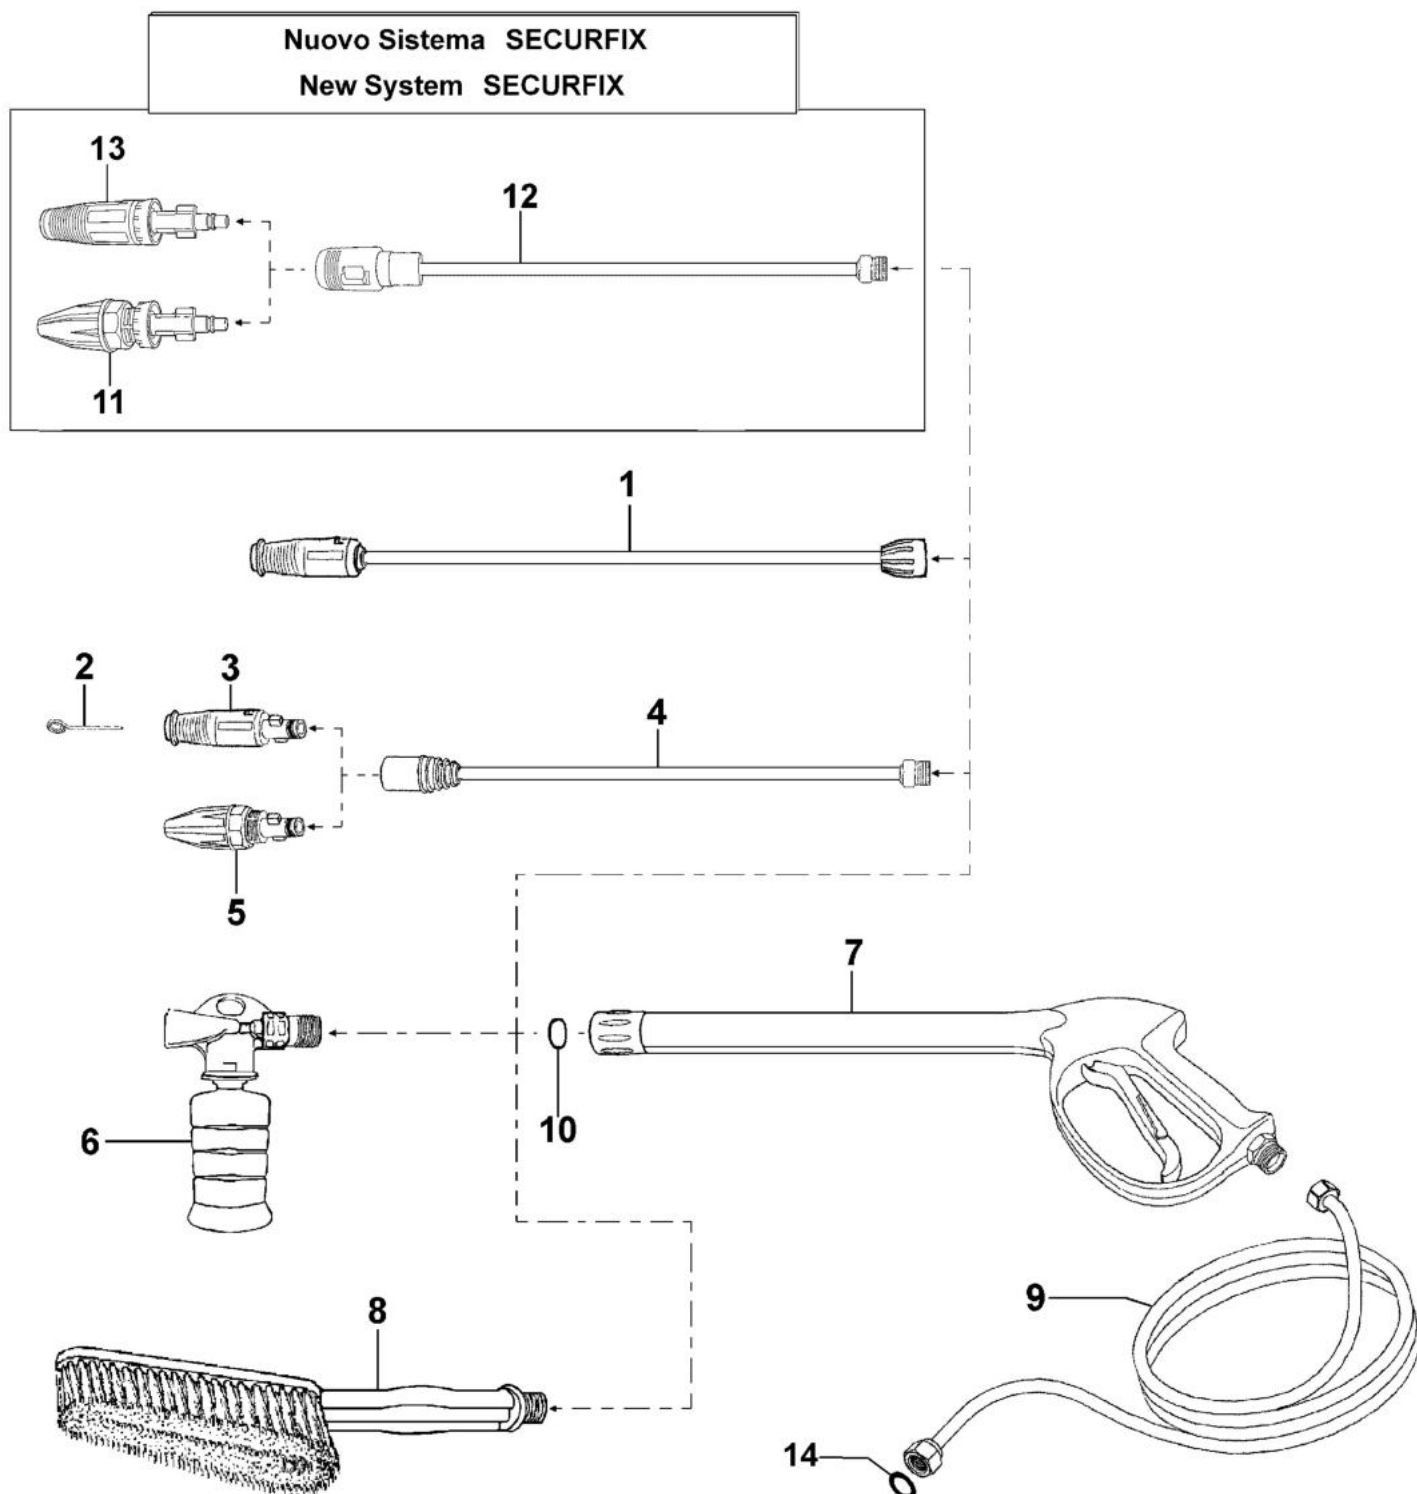

изображение Accessories

Ref.Nu	Qty	Part number	Description	Validity from	Validity till	Notes	Bulletin
1	1	68500034	Lance with adjustable nozzle				BT6-074-06/08
2	1	CH04550013	Needle				
3		-	Not available for this product				
4		-	Not available for this product				
5		-	Not available for this product				
6	1	68500049	Lance				
7	1	68500029	Spray gun				
8		-	Not available for this product				
9	1	68500019	H.p. hose kit				
10	1	CH12100084	O-ring				
11		-	Not available for this product				
12	1	68500033	Lance with adjustable nozzle				BT6-074-06/08
13	1	68500041	Adjustable nozzle head				BT6-074-06/08
14	1	CH12100084	O-ring