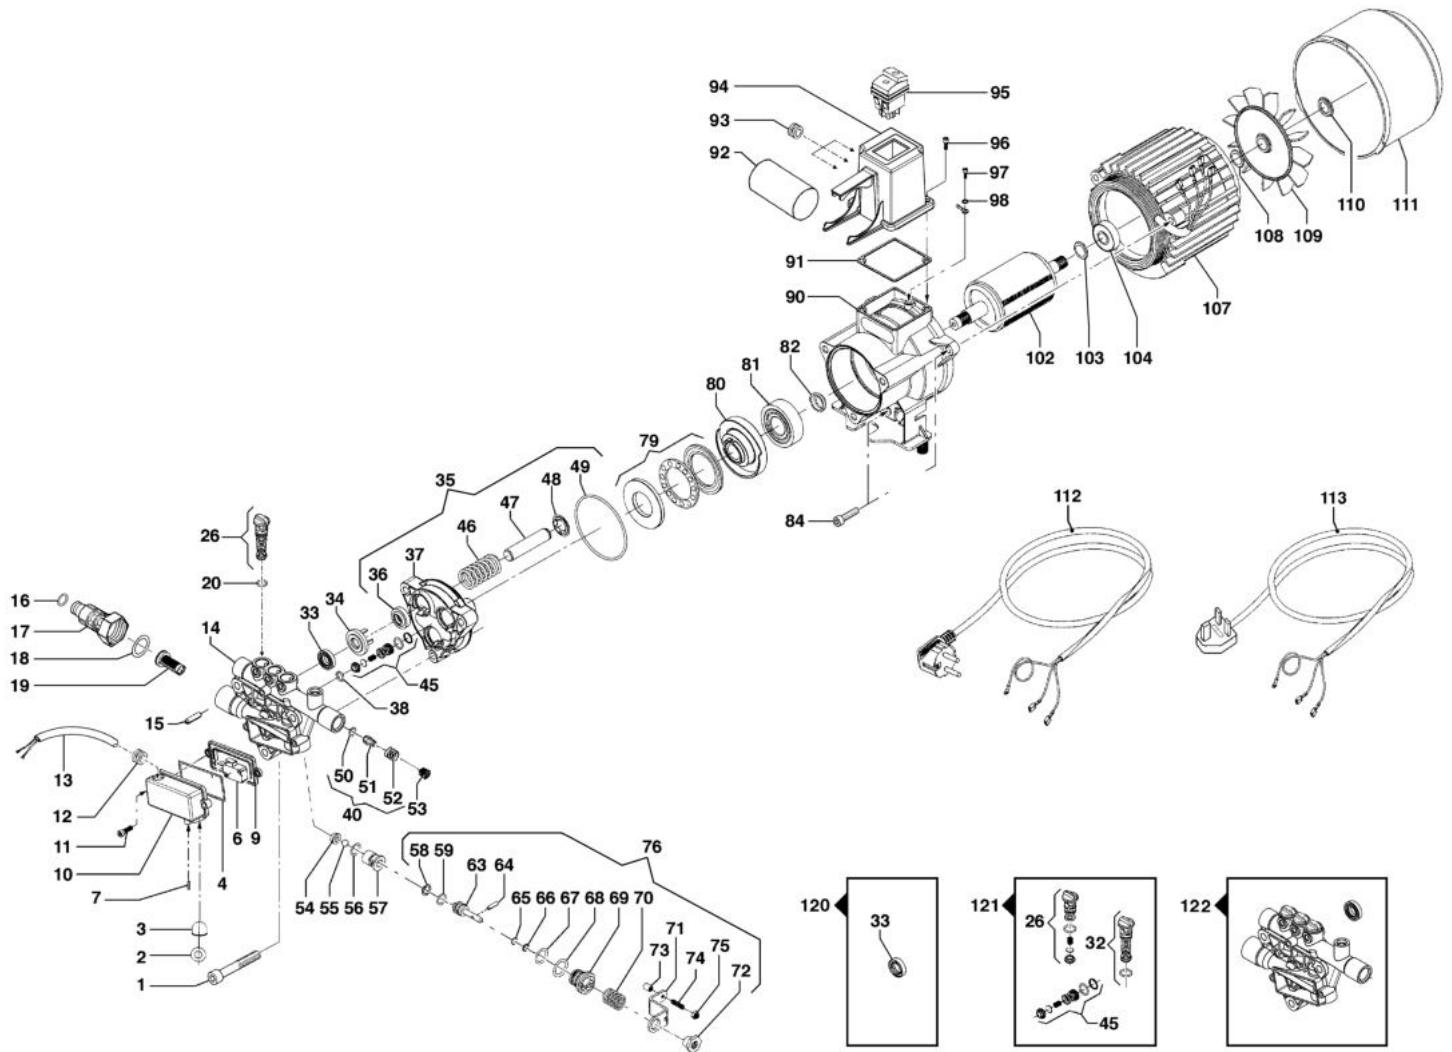

PW 120 C High-pressure washer

Документы

Deck

Engine

Accessories

изображение Deck

Ref.Nu	Qty	Part number	Description	Validity from	Validity till	Notes	Bulletin
1	1	CH04020312B	Handle cover				
2	1	CH14110032A	Handle				
3	2	CH36050114	Screw				
4	1	CH04770217A	Cover left				
5	1	CH06020064	Hose reel kit				
6	1	CH06020060A	Hose reel				
7	2	CH36050114	Screw				
8	1	CH04770218A	Belt cover right				
9	7	CH36050114	Screw				
10	2	CH28100073A	Wheel				
11	1	CH36050114	Screw				
12	1	CH30020608	Stand				
13	2	CH36050114	Screw				
14	1	CH32060291A	Frame				
15	1	CH36250071	Screw				
16	1	CH24000106	Support				
17	1	CH04770226B	Cover				
18	1	CH3215513500	Labels kit				
19	1	CH73040329	Water pump				