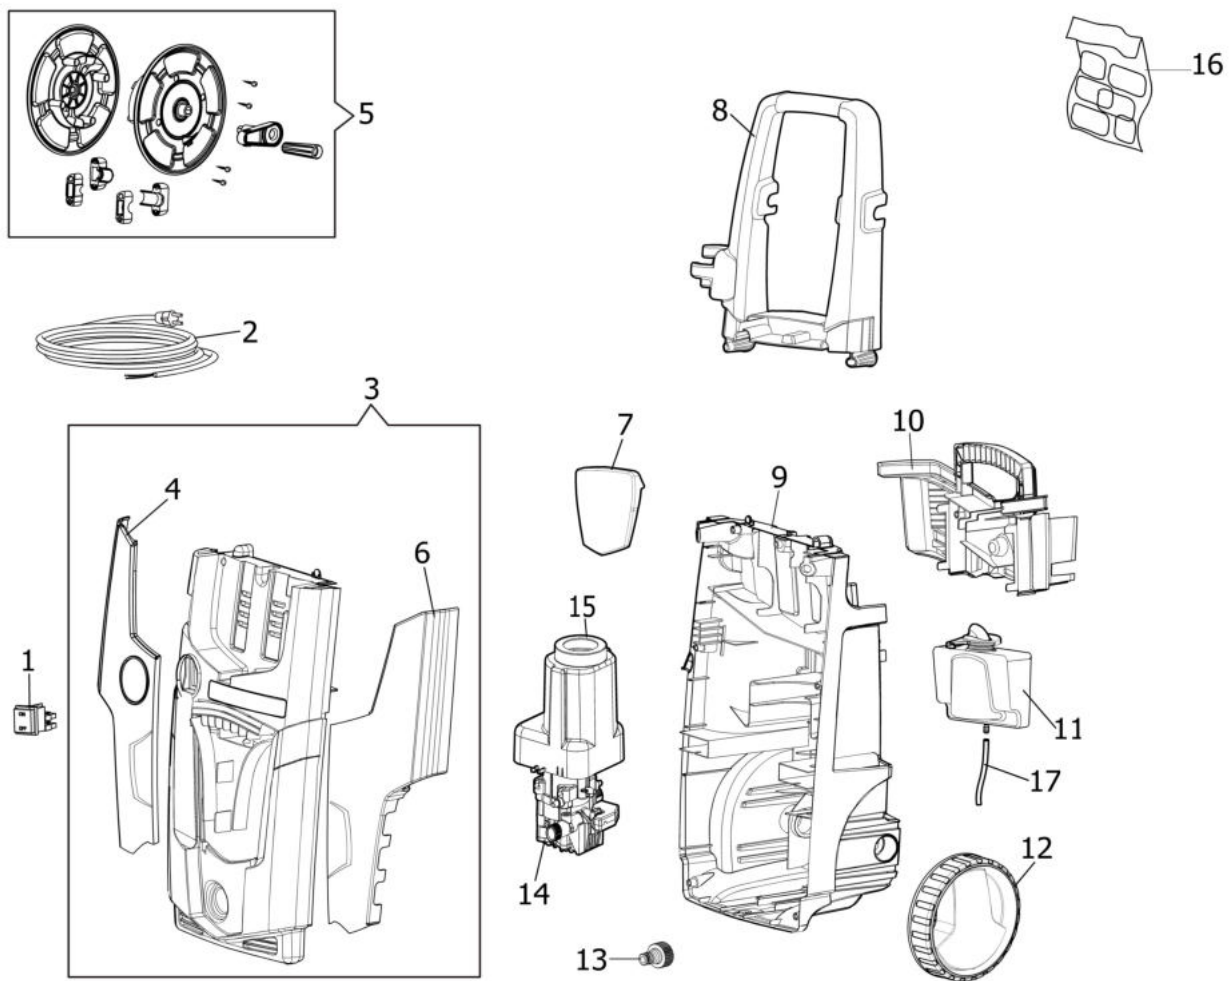

PW 125 C High-pressure washer

Документы

[Deck](#)

[Engine](#)

[Pump](#)

[Accessories](#)

изображение Deck

Ref.Nu	Qty	Part number	Description	Validity from	Validity till	Notes	Bulletin
1	1	CH14100153	Switch				
2	1	CH04560483	Wire				
3	1	CH04790168	Cover kit			Frontale; Front	
4	1	CH04790168	Cover kit				
5	1	CH70020207	Hose reel kit				
6	1	CH04790168	Cover kit				
7	1	CH04020546	Cover				
8	1	CH14110060	Handle				
9	1	CH04770502	Rear bonnet				
10	1	CH30020900	Accessories support				
11	1	CH30290060	Detergent tank kit				
12	2	CH28100126	Wheel				
13	1	CH28030325	Fittings				
14	1	CH73040223	Motorpump complete				
15	1	CH04660078	Starter case				
16	1	301100005	Labels kit				
17	1	CH32081354R	Tube				

изображение Engine

Ref.Nu	Qty	Part number	Description	Validity from	Validity till	Notes	Bulletin
1	1	CH18310692	Electric motor				
2	1	CH04360038	Bearing				
3	1	CH24080076	Shaft				
4	1	CH00010725	Complete rim				
5	1	CH04360037	Bearing				

изображение PUMP

Ref.Nu	Qty	Part number	Description	Validity from	Validity till	Notes	Bulletin
1	1	CH50270066	Complete piston supports kit				
2	1	CH50270067	Spacer washer			Acqua; Water	
3	1	CH50270058	Reed valve + injector kit				
4	1	CH31030050	Total stop kit				
5	1	CH50270055	Pistons assy				
6	1	CH50270054	Gasket set				
7	1	CH50190298	Gasket set				
8	1	CH50270059	Seal ring				
9	1	CH12200223	Suction/delivery valve kit				
10	1	CH50270069	Compl. top cover				

изображение Accessories

Ref.Nu	Qty	Part number	Description	Validity from	Validity till	Notes	Bulletin
1	1	68500059	Spray gun				
2	1	68500061	Lance hose kit				
3	1	68500062	Nozzle head				
4	1	68500060	H.p. hose				
5	1	68500068	Adjustable jet head				
6	1	68500064	Fix brush				
7	1	68500063	Nozzle head				