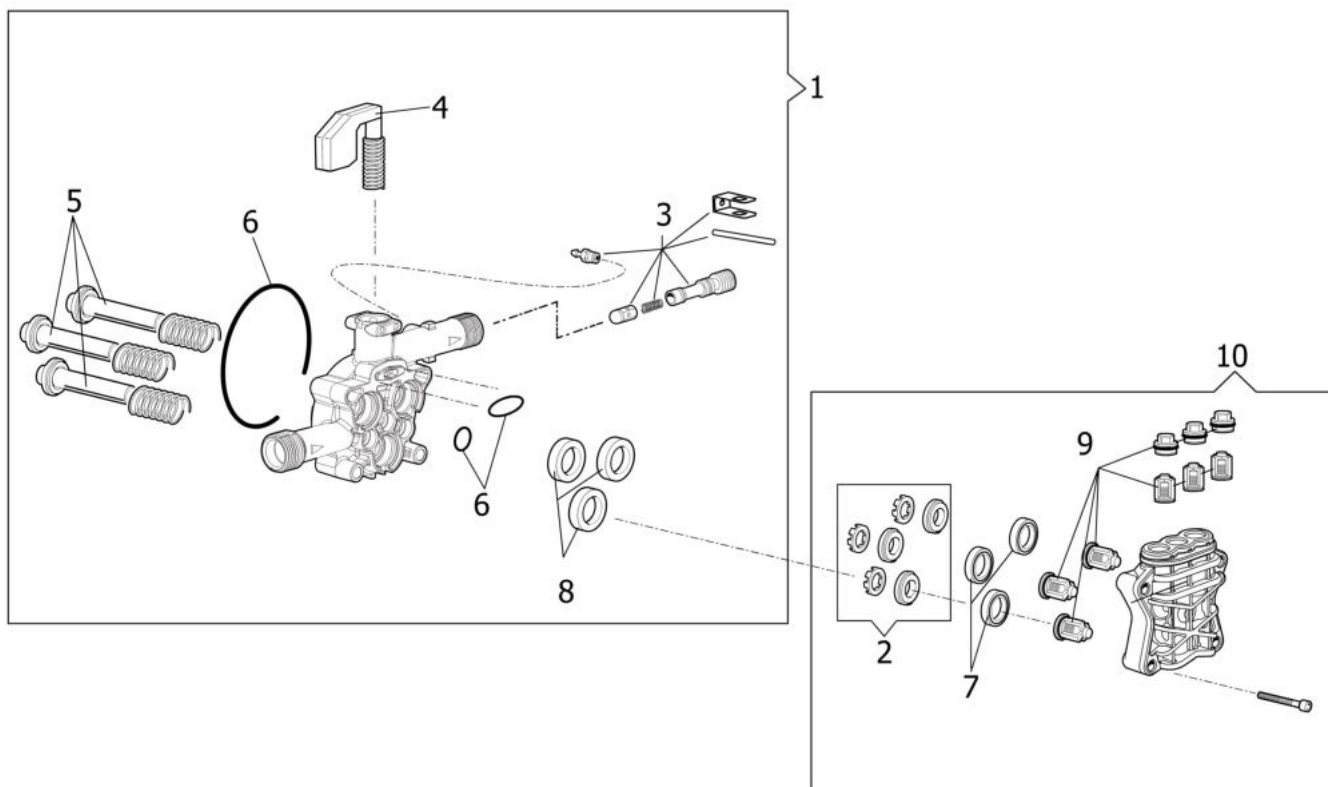

PW 125 C High-pressure washer

Документы

[Deck](#)

[Engine](#)

[Pump](#)

[Accessories](#)

изображение Deck

Ref.Nu	Qty	Part number	Description	Validity from	Validity till	Notes	Bulletin
1	1	CH14100153	Switch				
2	1	CH04560483	Wire				
3	1	CH04790168	Cover kit			Frontale; Front	
4	1	CH04790168	Cover kit				
5	1	CH70020207	Hose reel kit				
6	1	CH04790168	Cover kit				
7	1	CH04020546	Cover				
8	1	CH14110060	Handle				
9	1	CH04770502	Rear bonnet				
10	1	CH30020900	Accessories support				
11	1	CH30290060	Detergent tank kit				
12	2	CH28100126	Wheel				
13	1	CH28030325	Fittings				
14	1	CH73040223	Motorpump complete				
15	1	CH04660078	Starter case				
16	1	301100005	Labels kit				
17	1	CH32081354R	Tube				

изображение Engine

Ref.Nu	Qty	Part number	Description	Validity from	Validity till	Notes	Bulletin
1	1	CH18310692	Electric motor				
2	1	CH04360038	Bearing				
3	1	CH24080076	Shaft				
4	1	CH00010725	Complete rim				
5	1	CH04360037	Bearing				

изображение PUMP

Ref.Nu	Qty	Part number	Description	Validity from	Validity till	Notes	Bulletin
1	1	CH50270066	Complete piston supports kit				
2	1	CH50270067	Spacer washer			Acqua; Water	
3	1	CH50270058	Reed valve + injector kit				
4	1	CH31030050	Total stop kit				
5	1	CH50270055	Pistons assy				
6	1	CH50270054	Gasket set				
7	1	CH50190298	Gasket set				
8	1	CH50270059	Seal ring				
9	1	CH12200223	Suction/delivery valve kit				
10	1	CH50270069	Compl. top cover				

изображение Accessories

Ref.Nu	Qty	Part number	Description	Validity from	Validity till	Notes	Bulletin
1	1	68500059	Spray gun				
2	1	68500061	Lance hose kit				
3	1	68500062	Nozzle head				
4	1	68500060	H.p. hose				
5	1	68500068	Adjustable jet head				
6	1	68500064	Fix brush				
7	1	68500063	Nozzle head				