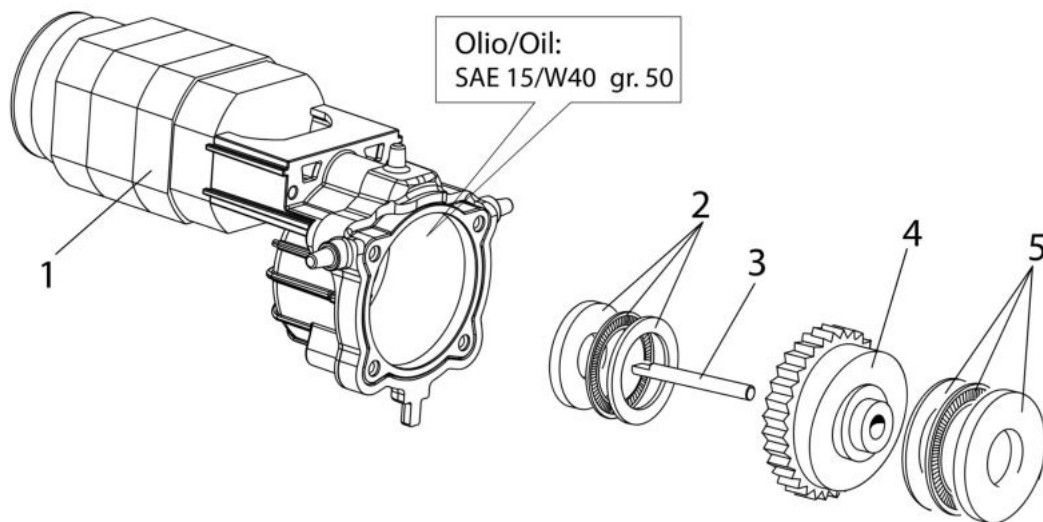

PW 125 C High-pressure washer

Документы

[Deck](#)

[Engine](#)

[Pump](#)

[Accessories](#)

изображение Deck

Ref.Nu	Qty	Part number	Description	Validity from	Validity till	Notes	Bulletin
1	1	CH14100153	Switch				
2	1	CH04560483	Wire				
3	1	CH04790168	Cover kit			Frontale; Front	
4	1	CH04790168	Cover kit				
5	1	CH70020207	Hose reel kit				
6	1	CH04790168	Cover kit				
7	1	CH04020546	Cover				
8	1	CH14110060	Handle				
9	1	CH04770502	Rear bonnet				
10	1	CH30020900	Accessories support				
11	1	CH30290060	Detergent tank kit				
12	2	CH28100126	Wheel				
13	1	CH28030325	Fittings				
14	1	CH73040223	Motorpump complete				
15	1	CH04660078	Starter case				
16	1	301100005	Labels kit				
17	1	CH32081354R	Tube				

изображение Engine

Ref.Nu	Qty	Part number	Description	Validity from	Validity till	Notes	Bulletin
1	1	CH18310692	Electric motor				
2	1	CH04360038	Bearing				
3	1	CH24080076	Shaft				
4	1	CH00010725	Complete rim				
5	1	CH04360037	Bearing				

изображение PUMP

Ref.Nu	Qty	Part number	Description	Validity from	Validity till	Notes	Bulletin
1	1	CH50270066	Complete piston supports kit				
2	1	CH50270067	Spacer washer			Acqua; Water	
3	1	CH50270058	Reed valve + injector kit				
4	1	CH31030050	Total stop kit				
5	1	CH50270055	Pistons assy				
6	1	CH50270054	Gasket set				
7	1	CH50190298	Gasket set				
8	1	CH50270059	Seal ring				
9	1	CH12200223	Suction/delivery valve kit				
10	1	CH50270069	Compl. top cover				

изображение Accessories

Ref.Nu	Qty	Part number	Description	Validity from	Validity till	Notes	Bulletin
1	1	68500059	Spray gun				
2	1	68500061	Lance hose kit				
3	1	68500062	Nozzle head				
4	1	68500060	H.p. hose				
5	1	68500068	Adjustable jet head				
6	1	68500064	Fix brush				
7	1	68500063	Nozzle head				