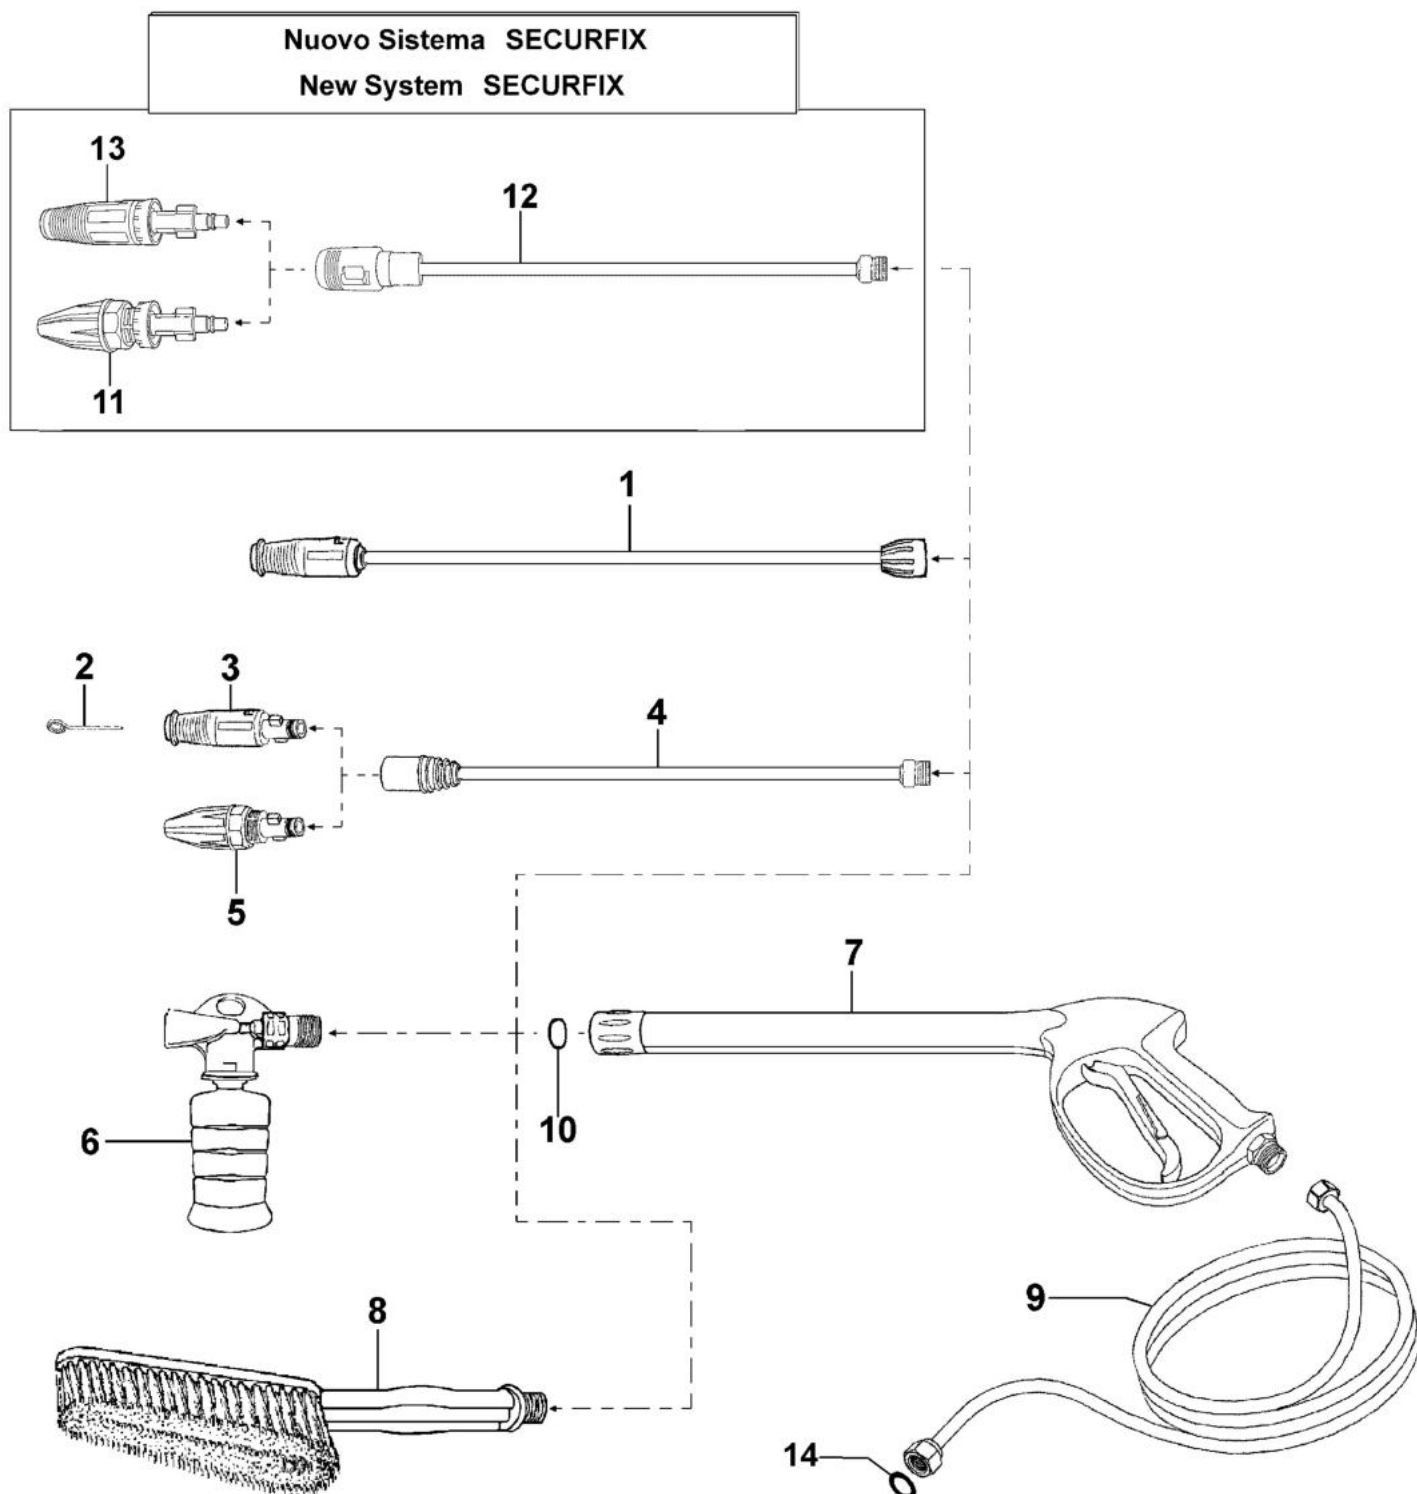

изображение Accessories

Ref.Nu	Qty	Part number	Description	Validity from	Validity till	Notes	Bulletin
1		-	Not available for this product				
2	1	CH04550013	Needle				
3	1	68500041	Adjustable nozzle head				BT6-074-06/08
4	1	CH33010918	Lance hose kit				BT6-074-06/08
5	1	68500043	Rotative nozzle head				BT6-074-06/08
6	1	68500049	Lance				
7	1	68500029	Spray gun				
8	1	68500003A	Fixed brush				
9	1	68500020	H.p. hose kit				
10	1	CH12100084	O-ring				
11	1	68500043	Rotative nozzle head				BT6-074-06/08
12	1	68500033	Lance with adjustable nozzle				BT6-074-06/08
13	1	68500058	Adjustable nozzle head				BT6-074-06/08
14	1	CH12100084	O-ring