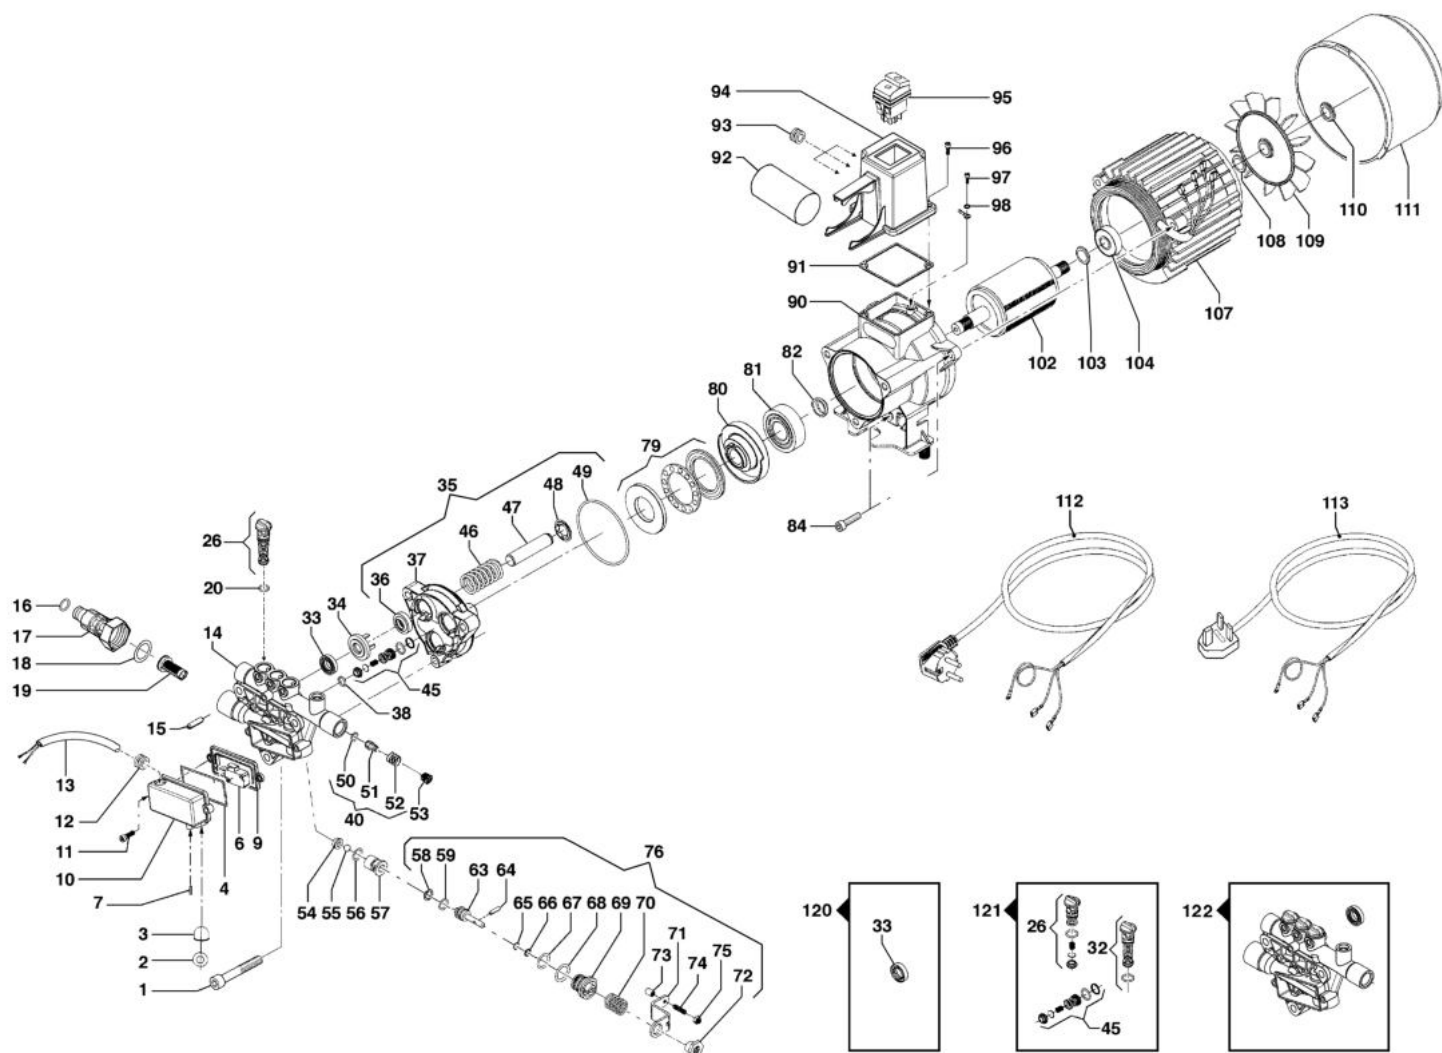

## изображение Deck

Ref.Nu	Qty	Part number	Description	Validity from	Validity till	Notes	Bulletin
1	1	CH04020312B	Handle cover				
2	1	CH14110032A	Handle				
3	2	CH36050114	Screw				
4	1	CH04770217A	Cover left				
5	1	CH06020064	Hose reel kit				
6	1	CH06020060A	Hose reel				
7	2	CH36050114	Screw				
8	1	CH04770218A	Belt cover right				
9	7	CH36050114	Screw				
10	2	CH28100073A	Wheel				
11	1	CH36050114	Screw				
12	1	CH30020608	Stand				
13	2	CH36050114	Screw				
14	1	CH32060291A	Frame				
15	1	CH36250071	Screw				
16	1	CH24000106	Support				
17	1	CH04770226B	Cover				
18	1	CH3215513600	Labels kit				
19	1	CH73040330	Water pump				

## изображение Engine

Ref.Nu	Qty	Part number	Description	Validity from	Validity till	Notes	Bulletin
1	3	CH36090039	Screw				
2	1	CH00090229	Ring				
3	1	CH24160112	Guard				
4	1	CH12100550	O-ring				
6	1	CH18250020R	Switch				
7	1	CH30050023	Plug				
9	1	CH04020290	Case				
10	1	CH04020276	Cover				
11	2	CH36090198	Screw				
12	1	CH24340048	Cable holder				
13	1	CH04560322	Cable				
14	1	CH32180368A	Top cover				
15	3	CH30210032	Plug				
16	1	CH12100057	O-ring				
17	1	CH28030524	Fitting				
18	1	CH12090111	Gasket				
19	1	CH10020132A	Water filter				
20	3	CH12100465	O-ring				
26	3	CH12200069	Valve				
32	-		Not available for this product				
33	3	CH50190666	Gasket set				
34	3	CH00090318	Ring				
35	1	CH24320026	Pump crankcase				
36	3	CH00190124	Seal ring				
37	1	CH24320025	Pump crankcase				
38	3	CH12100465	O-ring				
40	1	CH50270025	Reed valve kit				
45	3	CH12200068	Valve				
46	3	CH18020213	Spring				
47	3	CH24090127	Piston				
48	3	CH00090317	Ring				
49	1	CH12100431	O-ring				
50	1	CH12100220	O-ring				
51	1	CH36000087	Valve				
52	1	CH18020177	Spring				
53	1	CH32020280	Cap				
54	1	CH30090141	Seat				
55	1	CH30030035	Ball				
56	1	CH12100152	O-ring				
57	1	CH30090158	Seat				
58	1	CH00090112	Ring				
59	1	CH12100041	O-ring				
63	1	CH00150194	Easy start kit				
64	1	CH30210035	Plug				