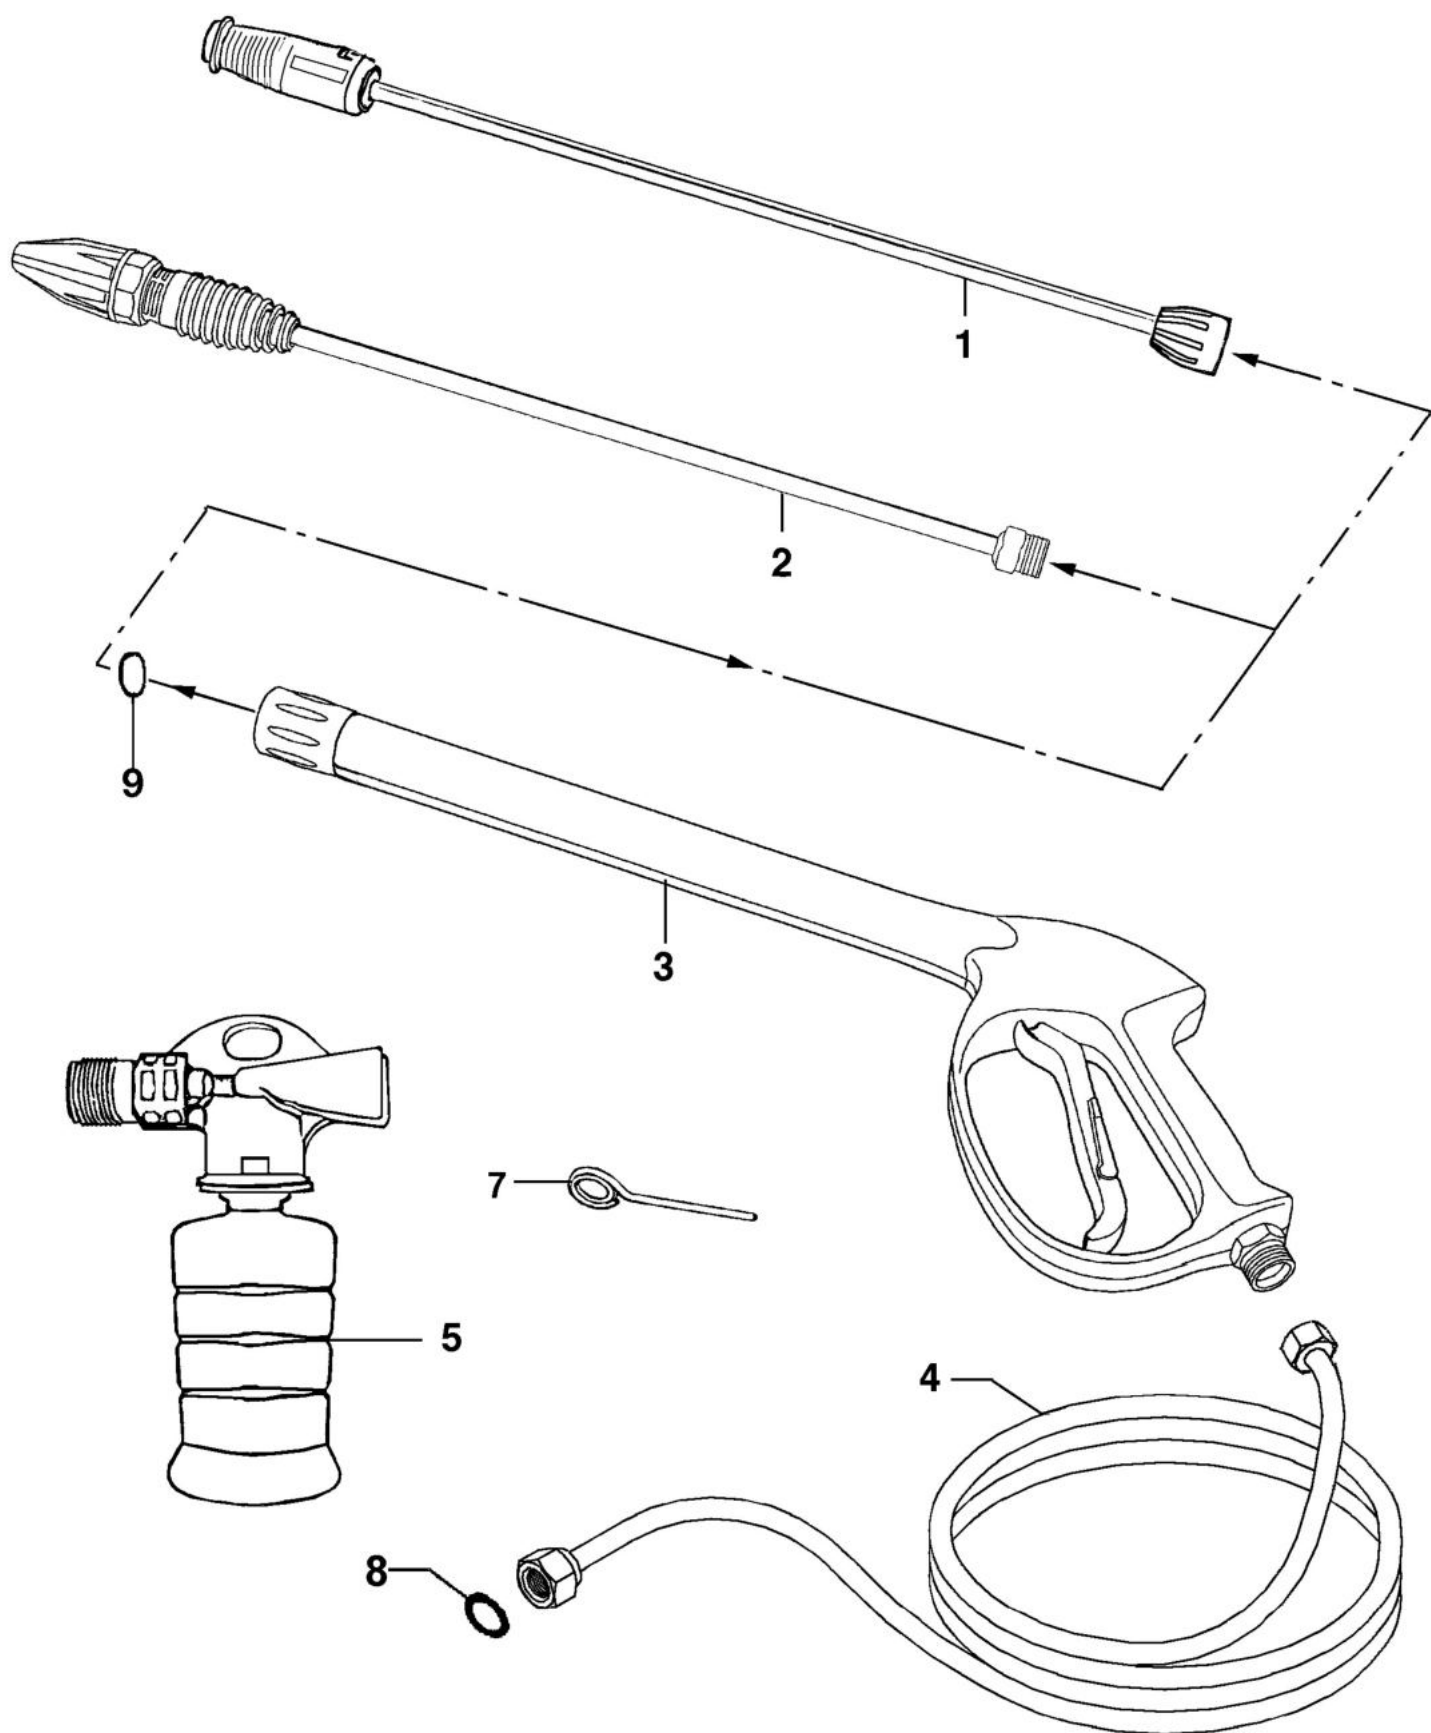

## изображение Deck

Ref.Nu	Qty	Part number	Description	Validity from	Validity till	Notes	Bulletin
1	1	CH04770182B	Cover				
2	5	CH12020059	Screw				
3	1	CH28110016	Washer				
4	1	CH73040326	Water pump				
5	1	CH28030325	Fittings				
6	1	CH70020273	Hose reel kit				
7	1	CH36070214	Screw				
9	1	CH32060268	Frame				
10	1	CH00170012	Wheel axle				
12	2	CH00090273	Ring				
13	2	CH04020295	Wheel cover				
14	2	CH28110015	Washer			Fino a/up to serial	
14	2	CH28110002	Washer	Da/From SN 34847368			
15	2	CH06040001	Nut			Fino a/up to serial	
15	2	CH06040079	Nut	Da/From SN 34847368			
16	3	CH36250057	Screw				
17	4	CH36250058	Screw				
18	6	CH36250058	Screw				
19	1	CH32060267	Frame				
24	1	CH30020573	Support				
25	2	CH01990237	Wheel kit				
27	2	CH04020265	Cap				
28	1	CH32157791	Labels kit				

## изображение Water pump

Ref.Nu	Qty	Part number	Description	Validity from	Validity till	Notes	Bulletin
97	1	CH36250072	Screw				
98	1	CH28070013	Washer				
102	1	CH00010502	Shaft				
103	1	CH04380090	Bearing				
104	1	CH04340047	Condenser				
107	1	CH30410198	Stator kit				
108	1	CH00190119	Ring				
109	1	CH36320074	Motor fan kit				
110	1	CH00090296	Ring				
111	1	CH04660029	Fan cover				
112	1	CH04560318	Cable				
120	1	CH50260265	Gasket set				
121		-	Not available for this product				
122	1	CH50260257	Intake valve				
123		-	Not available for this product				
124	1	CH33000093	Compl. top cover				

## изображение Hose reel

Ref.Nu	Qty	Part number	Description	Validity from	Validity till	Notes	Bulletin
1	1	CH24310007	Knob				
2	1	CH18040005	Handle				
3	1	CH30020568	Support				
4	4	CH36250061	Screw				
5	2	CH06020055	Disk				
6	2	CH06020054	Body				
8	8	CH36250061	Screw				
9	1	CH30020568	Support				
10	1	CH20000110	Nipple				
11	1	CH18020225	Spring				
12	4	CH36250059	Screw				
13	1	CH20000109	Fittings				
14	1	CH36050106	Screw				
15	1	CH12100170	O-ring				
16	1	CH00090279	Ring				
17	1	CH32081017	Tube				
18	1	CH01990165	Complete knob				