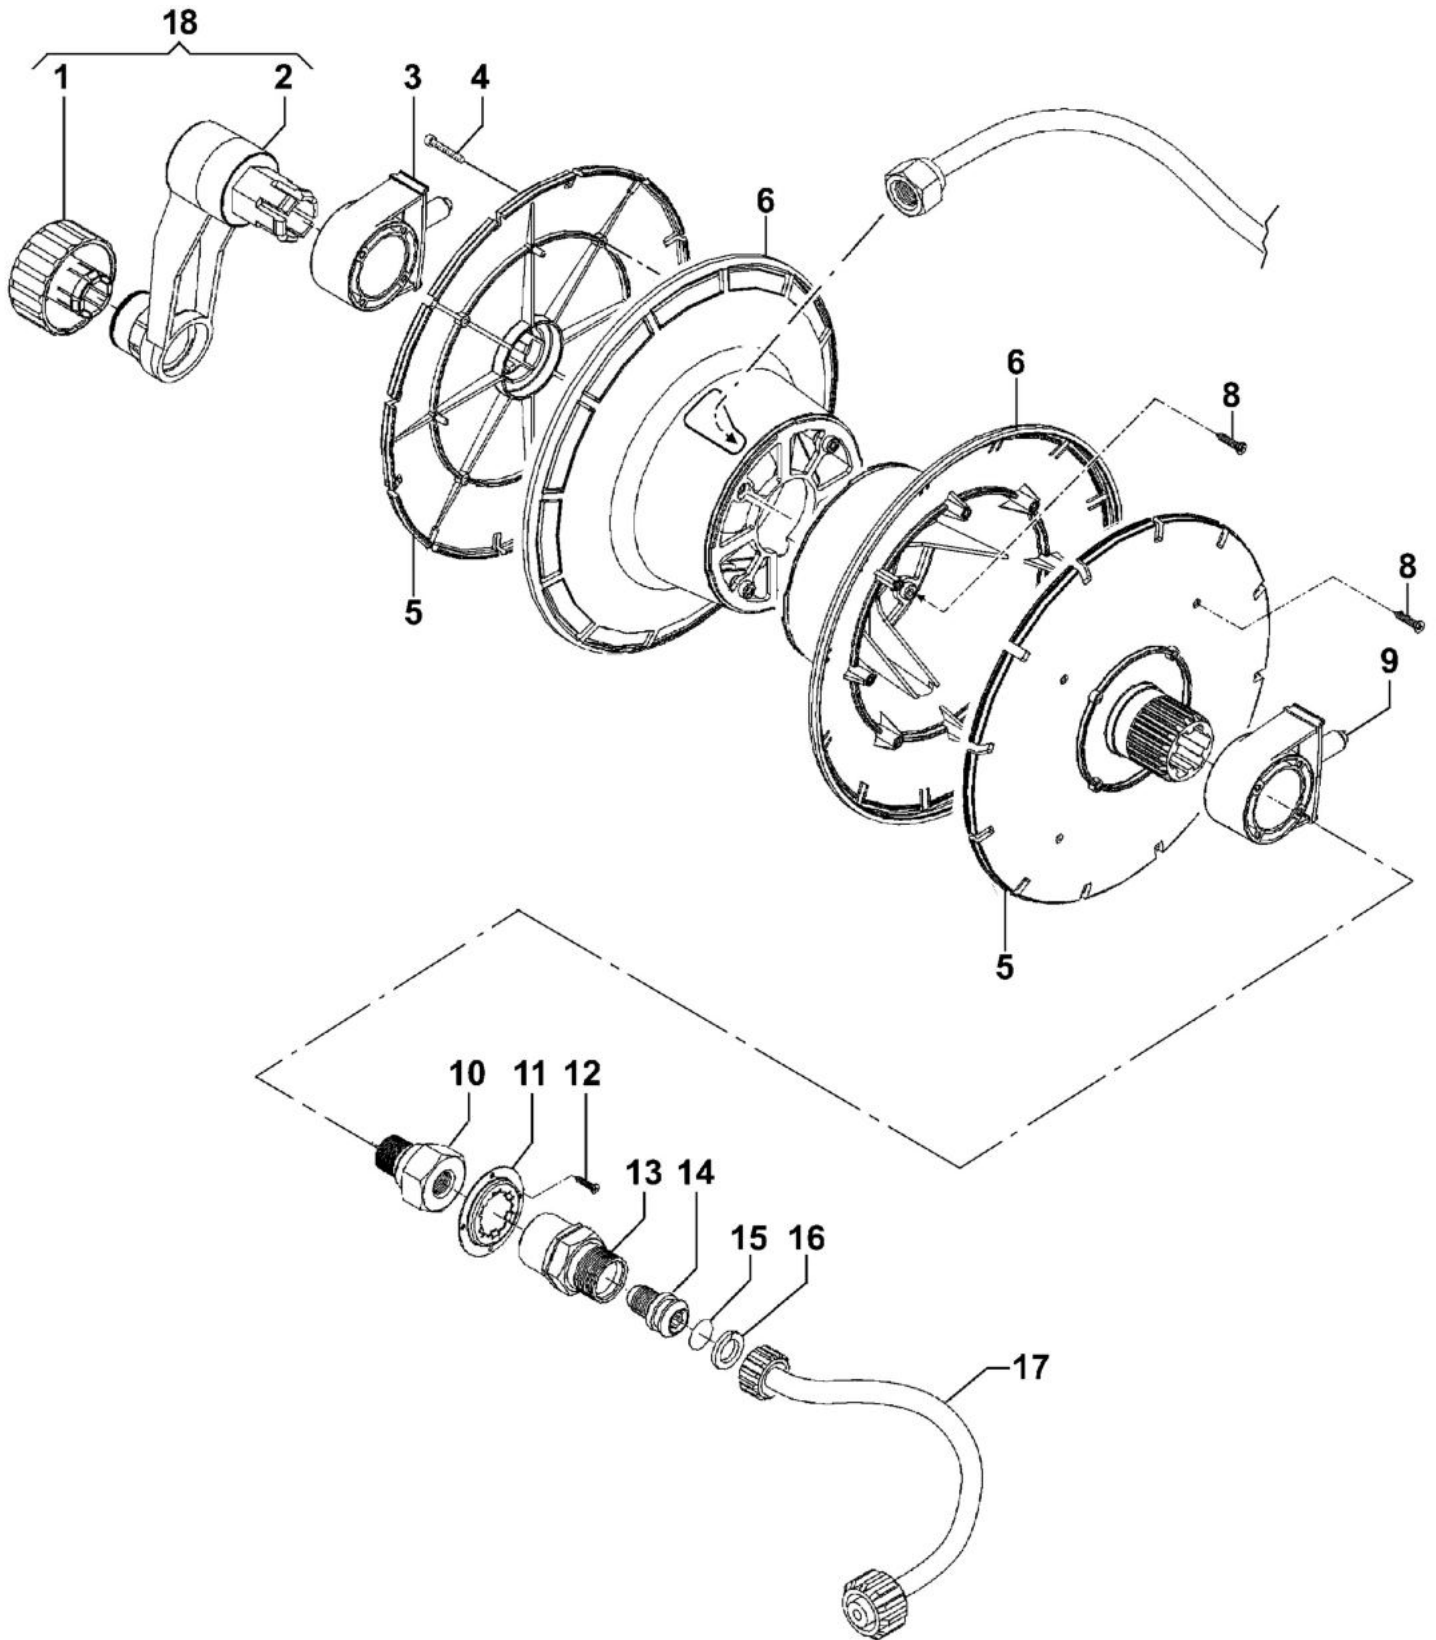

## изображение Deck

Ref.Nu	Qty	Part number	Description	Validity from	Validity till	Notes	Bulletin
1	1	CH04770182B	Cover				
2	5	CH12020059	Screw				
3	1	CH28110016	Washer				
4	1	CH73040326	Water pump				
5	1	CH28030325	Fittings				
6	1	CH70020273	Hose reel kit				
7	1	CH36070214	Screw				
9	1	CH32060268	Frame				
10	1	CH00170012	Wheel axle				
12	2	CH00090273	Ring				
13	2	CH04020295	Wheel cover				
14	2	CH28110015	Washer			Fino a/up to serial	
14	2	CH28110002	Washer	Da/From SN 34847368			
15	2	CH06040001	Nut			Fino a/up to serial	
15	2	CH06040079	Nut	Da/From SN 34847368			
16	3	CH36250057	Screw				
17	4	CH36250058	Screw				
18	6	CH36250058	Screw				
19	1	CH32060267	Frame				
24	1	CH30020573	Support				
25	2	CH01990237	Wheel kit				
27	2	CH04020265	Cap				
28	1	CH32157791	Labels kit				

## изображение Hose reel

Ref.Nu	Qty	Part number	Description	Validity from	Validity till	Notes	Bulletin
1	1	CH24310007	Knob				
2	1	CH18040005	Handle				
3	1	CH30020568	Support				
4	4	CH36250061	Screw				
5	2	CH06020055	Disk				
6	2	CH06020054	Body				
8	8	CH36250061	Screw				
9	1	CH30020568	Support				
10	1	CH20000110	Nipple				
11	1	CH18020225	Spring				
12	4	CH36250059	Screw				
13	1	CH20000109	Fittings				
14	1	CH36050106	Screw				
15	1	CH12100170	O-ring				
16	1	CH00090279	Ring				
17	1	CH32081017	Tube				
18	1	CH01990165	Complete knob				