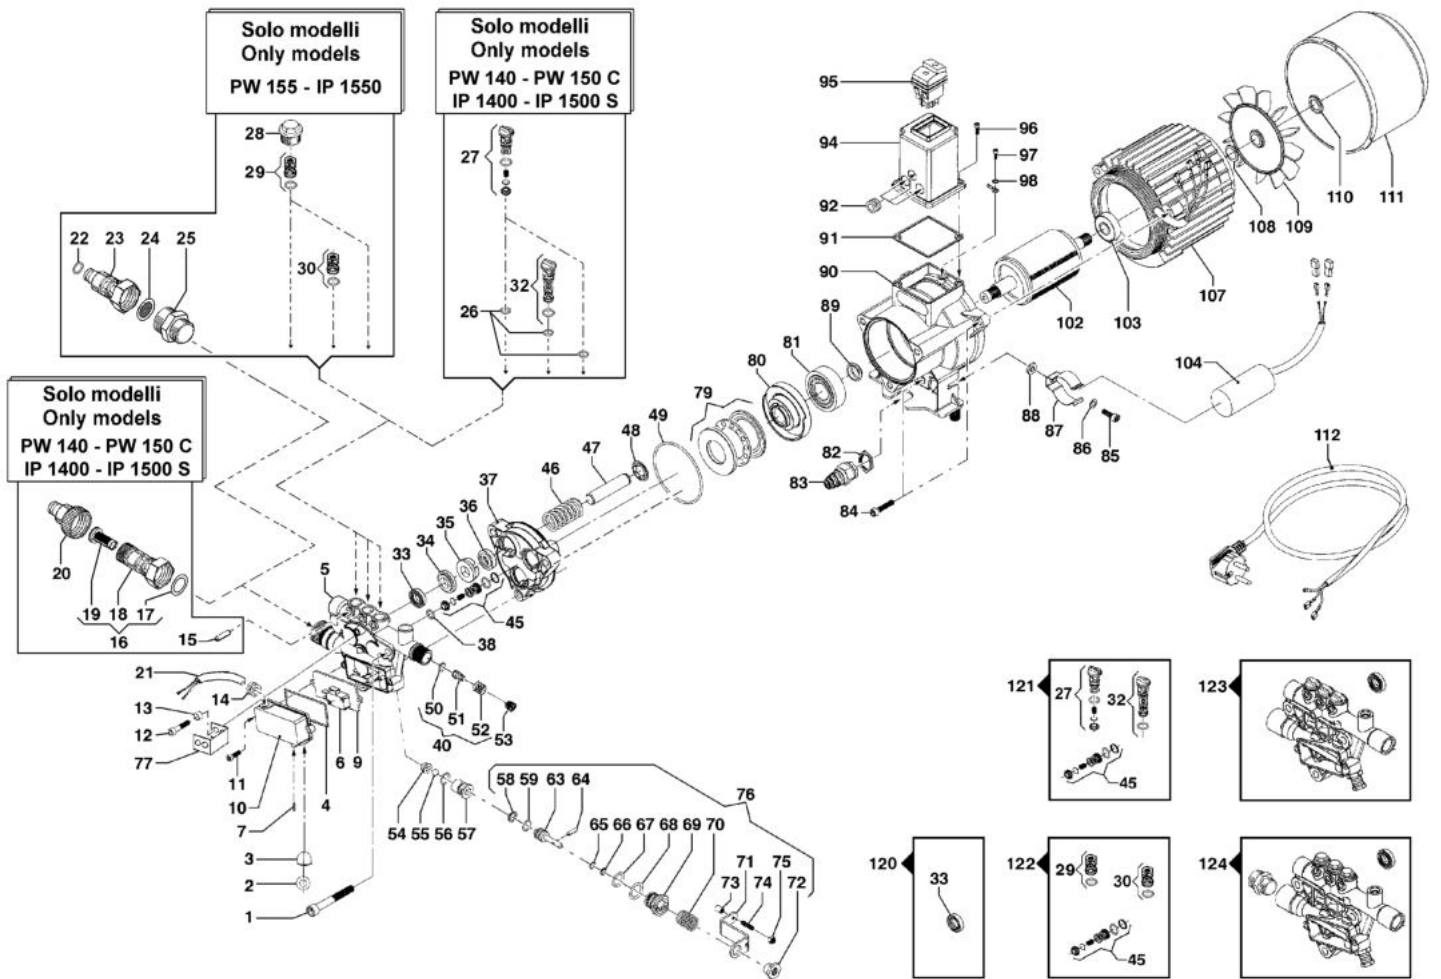

## изображение Deck

Ref.Nu	Qty	Part number	Description	Validity from	Validity till	Notes	Bulletin
1	1	CH04770182B	Cover				
2	5	CH12020059	Screw				
3	1	CH28110016	Washer				
4	1	CH73040326	Water pump				
5	1	CH28030325	Fittings				
6	1	CH70020273	Hose reel kit				
7	1	CH36070214	Screw				
9	1	CH32060268	Frame				
10	1	CH00170012	Wheel axle				
12	2	CH00090273	Ring				
13	2	CH04020295	Wheel cover				
14	2	CH28110015	Washer			Fino a/up to serial	
14	2	CH28110002	Washer	Da/From SN 34847368			
15	2	CH06040001	Nut			Fino a/up to serial	
15	2	CH06040079	Nut	Da/From SN 34847368			
16	3	CH36250057	Screw				
17	4	CH36250058	Screw				
18	6	CH36250058	Screw				
19	1	CH32060267	Frame				
24	1	CH30020573	Support				
25	2	CH01990237	Wheel kit				
27	2	CH04020265	Cap				
28	1	CH32157791	Labels kit				

## изображение Hose reel

Ref.Nu	Qty	Part number	Description	Validity from	Validity till	Notes	Bulletin
1	1	CH24310007	Knob				
2	1	CH18040005	Handle				
3	1	CH30020568	Support				
4	4	CH36250061	Screw				
5	2	CH06020055	Disk				
6	2	CH06020054	Body				
8	8	CH36250061	Screw				
9	1	CH30020568	Support				
10	1	CH20000110	Nipple				
11	1	CH18020225	Spring				
12	4	CH36250059	Screw				
13	1	CH20000109	Fittings				
14	1	CH36050106	Screw				
15	1	CH12100170	O-ring				
16	1	CH00090279	Ring				
17	1	CH32081017	Tube				
18	1	CH01990165	Complete knob				