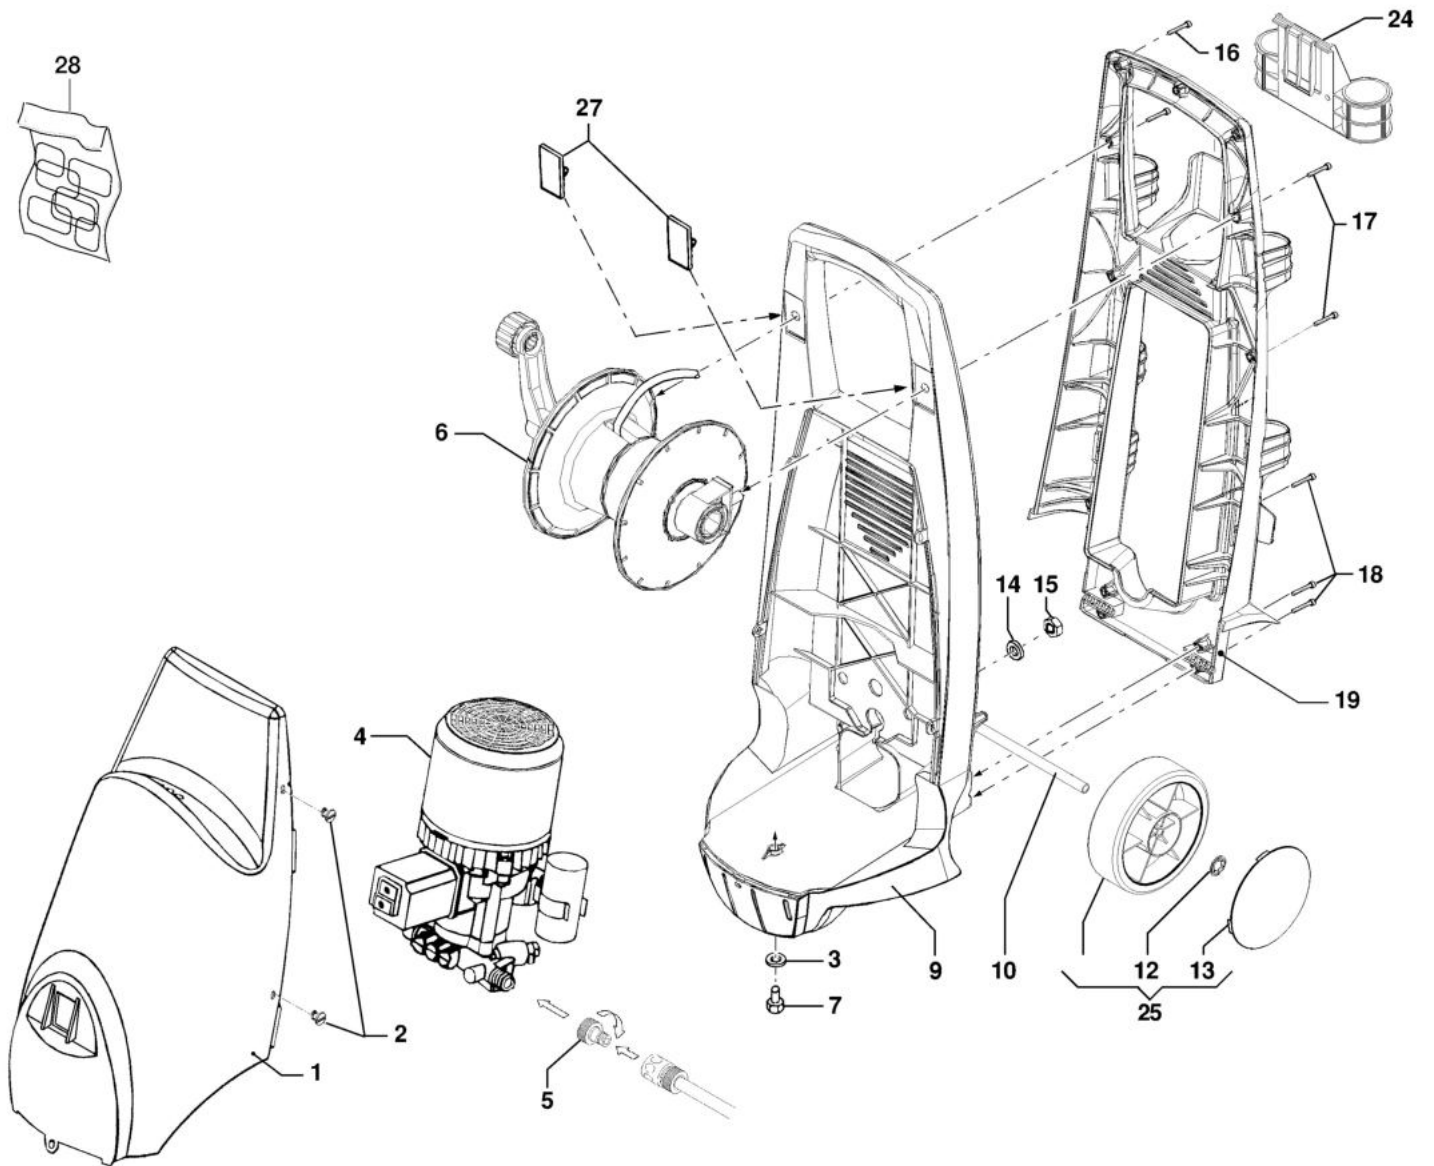

### Документы

Deck

---

Water pump

---

Hose reel

---

Accessories

## изображение Deck

Ref.Nu	Qty	Part number	Description	Validity from	Validity till	Notes	Bulletin
1	1	CH04770182B	Cover				
2	5	CH12020059	Screw				
3	1	CH28110016	Washer				
4	1	CH73040326	Water pump				
5	1	CH28030325	Fittings				
6	1	CH70020273	Hose reel kit				
7	1	CH36070214	Screw				
9	1	CH32060268	Frame				
10	1	CH00170012	Wheel axle				
12	2	CH00090273	Ring				
13	2	CH04020295	Wheel cover				
14	2	CH28110015	Washer			Fino a/up to serial	
14	2	CH28110002	Washer	Da/From SN 34847368			
15	2	CH06040001	Nut			Fino a/up to serial	
15	2	CH06040079	Nut	Da/From SN 34847368			
16	3	CH36250057	Screw				
17	4	CH36250058	Screw				
18	6	CH36250058	Screw				
19	1	CH32060267	Frame				
24	1	CH30020573	Support				
25	2	CH01990237	Wheel kit				
27	2	CH04020265	Cap				
28	1	CH32157791	Labels kit				

## изображение Hose reel

Ref.Nu	Qty	Part number	Description	Validity from	Validity till	Notes	Bulletin
1	1	CH24310007	Knob				
2	1	CH18040005	Handle				
3	1	CH30020568	Support				
4	4	CH36250061	Screw				
5	2	CH06020055	Disk				
6	2	CH06020054	Body				
8	8	CH36250061	Screw				
9	1	CH30020568	Support				
10	1	CH20000110	Nipple				
11	1	CH18020225	Spring				
12	4	CH36250059	Screw				
13	1	CH20000109	Fittings				
14	1	CH36050106	Screw				
15	1	CH12100170	O-ring				
16	1	CH00090279	Ring				
17	1	CH32081017	Tube				
18	1	CH01990165	Complete knob				