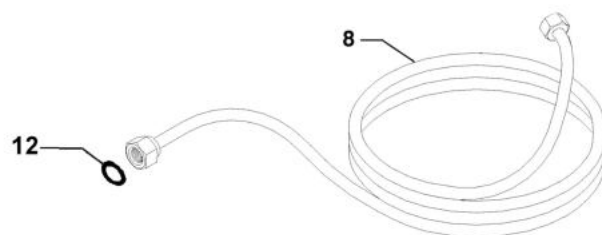

изображение Accessories

Ref.Nu	Qty	Part number	Description	Validity from	Validity till	Notes	Bulletin
1	1	CH34000741	Nozzle				
2	1	68500036	Lance with adjustable nozzle				
3		-	Not available for this product				
6	1	68500049	Lance				
7	1	68500029	Spray gun				
8	1	68500020	H.p. hose kit				
10	1	CH04540037	Bushing				
11	1	CH04550013	Needle				
12	1	CH12100218	O-ring