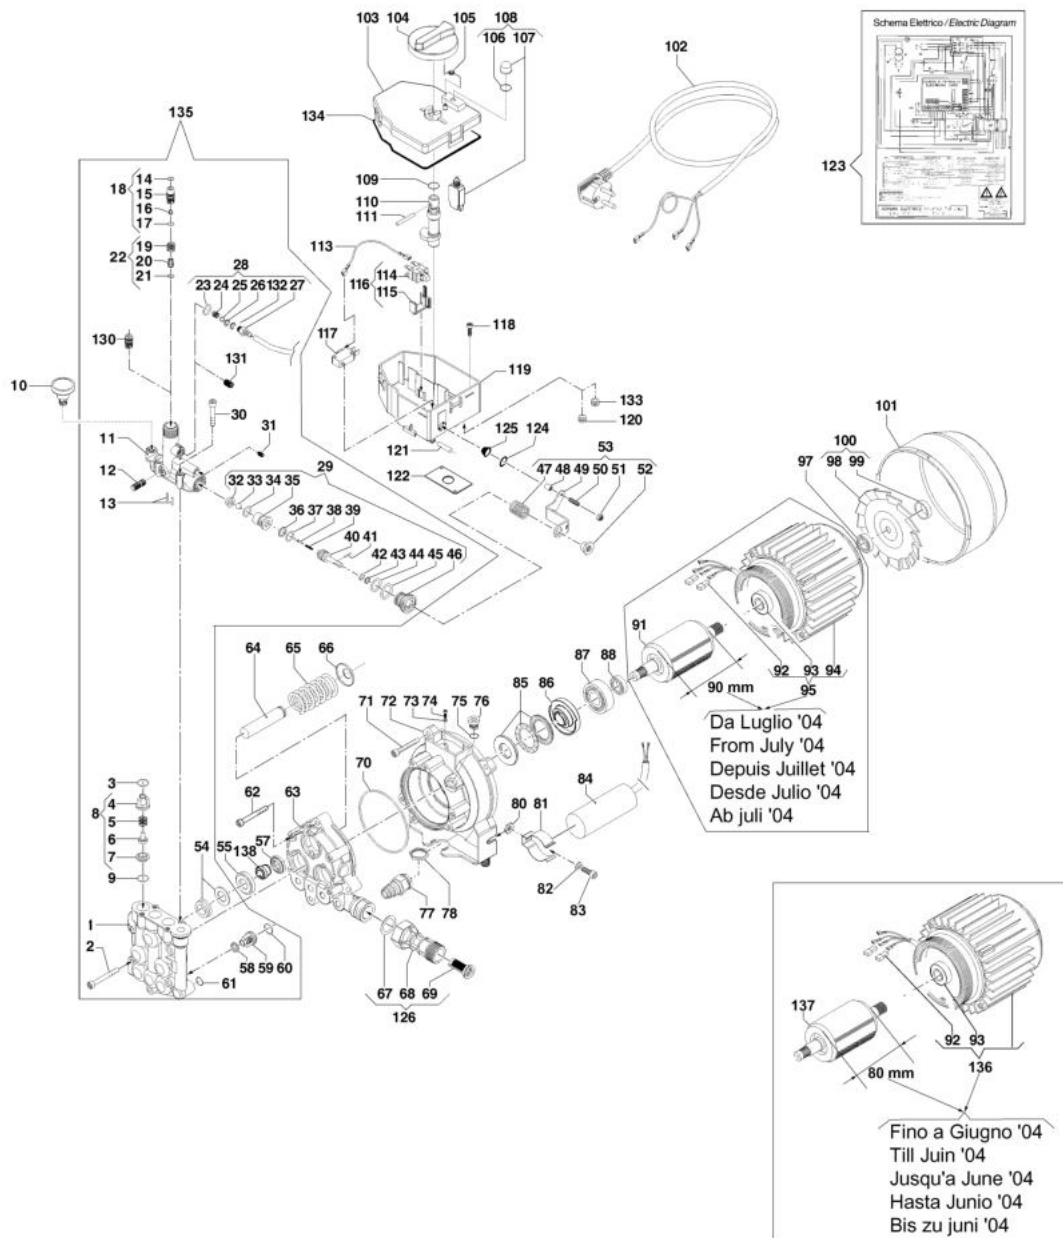

## изображение Deck

Ref.Nu	Qty	Part number	Description	Validity from	Validity till	Notes	Bulletin
1	1	CH04770186B	Cover				
2	5	CH12020059	Screw				
3	1	CH28030325	Fittings				
4	1	CH73010237	Water pump				
5	1	CH28110002	Washer				
6	1	CH70020265	Hose reel kit				
7	1	CH06040105	Nut				
8	1	CH28110023	Washer				
9	1	CH32060268	Frame				
10	1	CH00170012	Wheel axle				
11	2	CH28100040	Wheel				
12	2	CH00090273	Ring				
13	2	CH04020278	Wheel cover				
14	2	CH28110015	Washer				
15	2	CH06040001	Nut				
16	3	CH36250057	Screw				
17	4	CH36250058	Screw				
18	6	CH36250058	Screw				
19	1	CH32060267	Frame				
20	1	CH32080586	Tube				
21	1	CH24340046	Cable holder				
22	1	CH30290018	Tank				
23	1	CH32000060	Cap				
24	1	CH30020573	Support				
25	2	CH01990164	Wheel kit				
26	1	CH05310158	Detergent tank kit				
27	2	CH04020265	Cap				
28	1	CH3215513000	Labels kit				