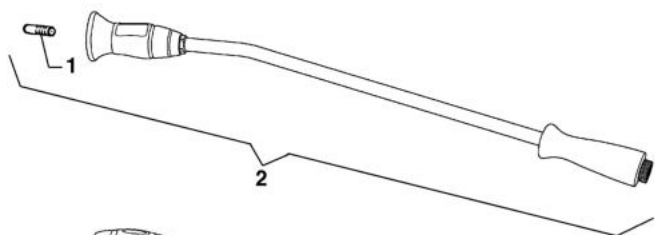

изображение Accessories

Ref.Nu	Qty	Part number	Description	Validity from	Validity till	Notes	Bulletin
1	1	CH34000741	Nozzle				
2	1	68500036	Lance with adjustable nozzle				
3		-	Not available for this product				
6	1	68500049	Lance				
7	1	68500029	Spray gun				
8	1	68500020	H.p. hose kit				
10	1	CH04540037	Bushing				
11	1	CH04550013	Needle				
12	1	CH12100218	O-ring