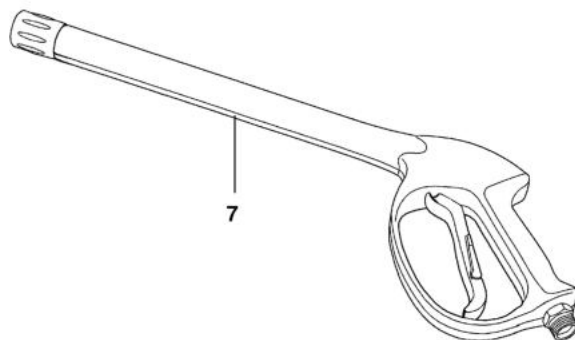

изображение Accessories

Ref.Nu	Qty	Part number	Description	Validity from	Validity till	Notes	Bulletin
1	1	CH34000741	Nozzle				
2	1	68500036	Lance with adjustable nozzle				
3		-	Not available for this product				
6	1	68500049	Lance				
7	1	68500029	Spray gun				
8	1	68500020	H.p. hose kit				
10	1	CH04540037	Bushing				
11	1	CH04550013	Needle				
12	1	CH12100218	O-ring