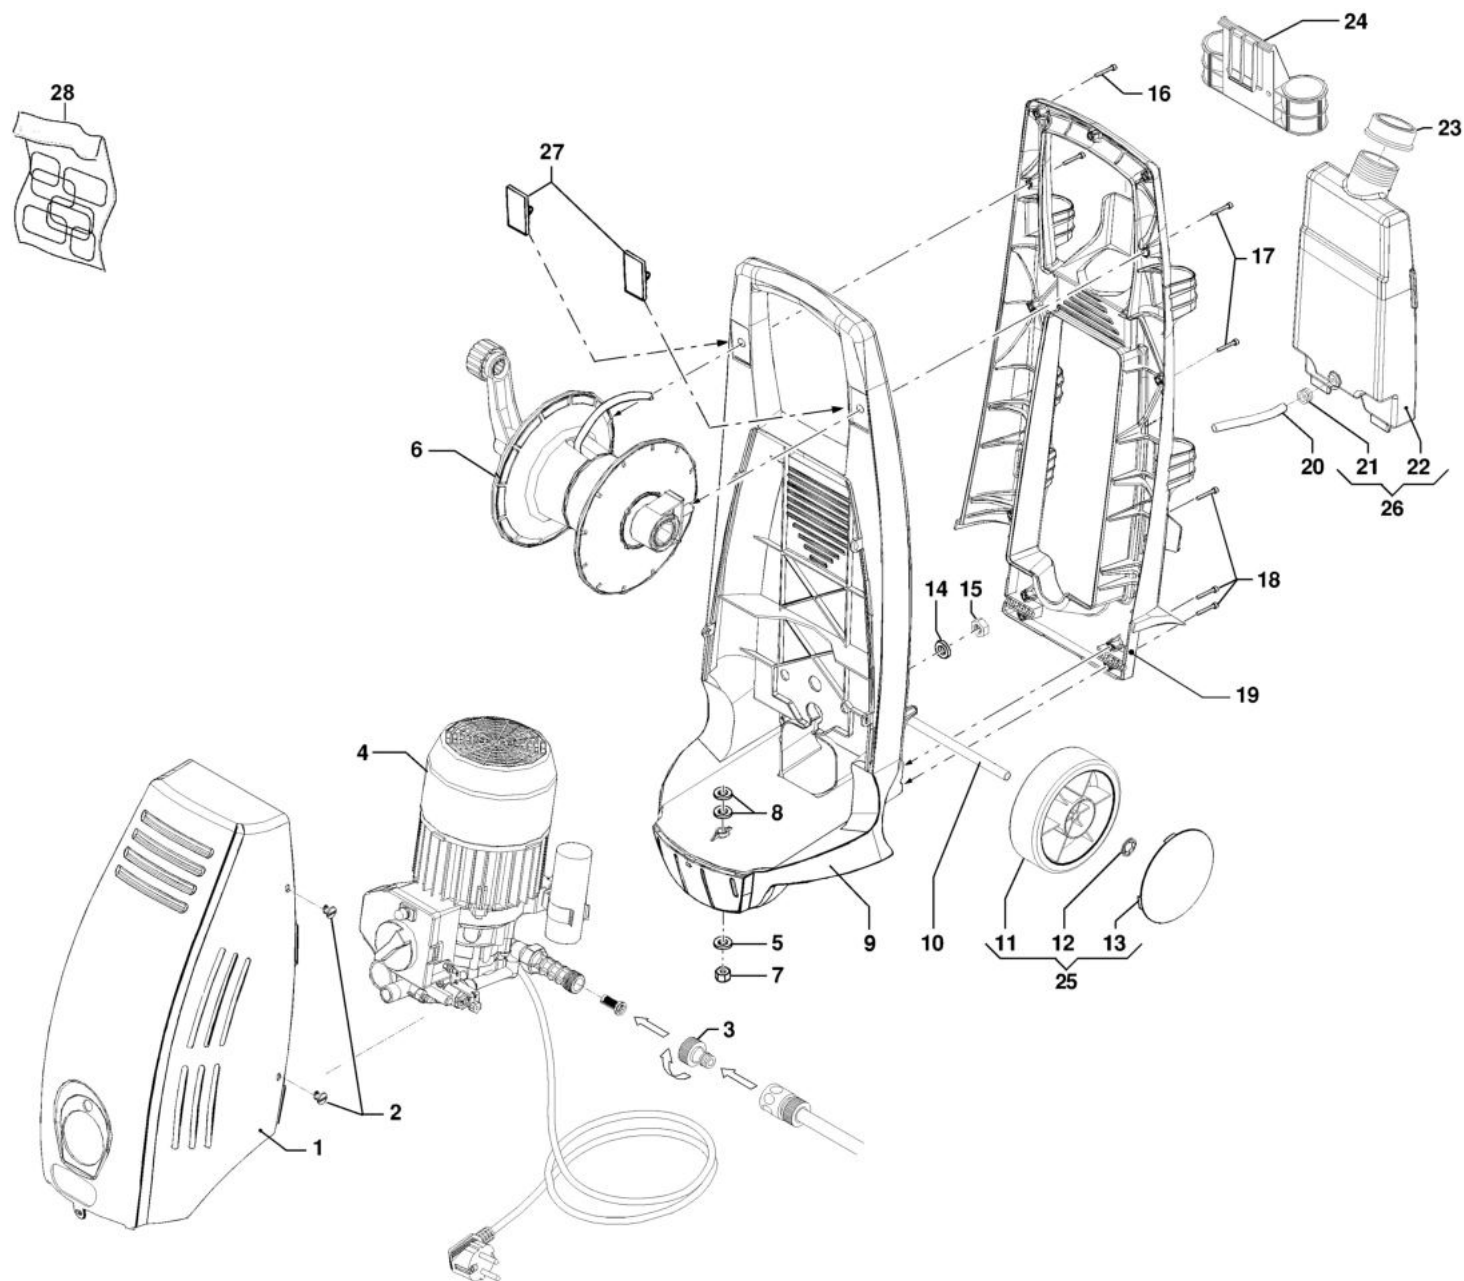

## изображение Deck

Ref.Nu	Qty	Part number	Description	Validity from	Validity till	Notes	Bulletin
1	1	CH04770186B	Cover				
2	5	CH12020059	Screw				
3	1	CH28030325	Fittings				
4	1	CH73010237	Water pump				
5	1	CH28110002	Washer				
6	1	CH70020265	Hose reel kit				
7	1	CH06040105	Nut				
8	1	CH28110023	Washer				
9	1	CH32060268	Frame				
10	1	CH00170012	Wheel axle				
11	2	CH28100040	Wheel				
12	2	CH00090273	Ring				
13	2	CH04020278	Wheel cover				
14	2	CH28110015	Washer				
15	2	CH06040001	Nut				
16	3	CH36250057	Screw				
17	4	CH36250058	Screw				
18	6	CH36250058	Screw				
19	1	CH32060267	Frame				
20	1	CH32080586	Tube				
21	1	CH24340046	Cable holder				
22	1	CH30290018	Tank				
23	1	CH32000060	Cap				
24	1	CH30020573	Support				
25	2	CH01990164	Wheel kit				
26	1	CH05310158	Detergent tank kit				
27	2	CH04020265	Cap				
28	1	CH3215513000	Labels kit				