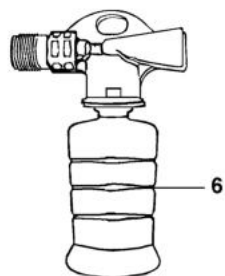

## изображение Engine

Ref.Nu	Qty	Part number	Description	Validity from	Validity till	Notes	Bulletin
84	1	CH04340020	Condenser				
85	1	CH04360032	Bearing				
86	1	CH00010465	Shaft				
87	1	CH04380069	Bearing				
88	1	CH00190113	Seal ring				
91	1	CH00010510	Shaft 90mm				
92	2	CH04220057	Band				
93	1	CH04380083	Bearing				
94	-	-	Not available for this product				
95	1	CH30410203	Stator kit 90mm				
97	1	CH00190115	Seal ring				
98	1	CH36320070	Fan				
99	1	CH00090280	Ring				
100	1	CH36320072	Motor fan kit				
101	1	CH04660027	Fan cover				
102	1	CH04560180	Cable				
103	1	CH30010156	Cover				
104	1	CH18170065	Knob				
105	1	CH18020222	Spring				
106	1	CH12100230	O-ring				
107	1	CH14100094	Switch				
108	1	CH14100097	Switch kit				
109	1	CH12100465	O-ring				
110	1	CH24080155	Lever				
111	1	CH30180014	Plug				
113	2	CH04560289	Cable				
114	1	CH14100104	Switch				
115	1	CH30020569	Support				
116	1	CH14100098	Switch				
117	1	CH18250020R	Switch				
118	2	CH36250046	Screw				
119	1	CH30010155	Electrical box				
120	1	CH24340046	Cable holder				
121	1	CH30180012	Plug				
122	1	CH12010153	Gasket				
123	1	CH16100826	Electric diagram (drawing)				
124	1	CH00090229	Ring				
125	1	CH24160112	Guard				
126	1	CH28030513	Fittings kit				
130	1	CH32020280	Cap				
131	1	CH32020017	Cap				
132	-	-	Not available for this product				
133	1	CH24340048	Cable holder				

## изображение Engine

---

Ref.Nu	Qty	Part number	Description	Validity from	Validity till	Notes	Bulletin
134	1	CH12010152	Gasket				
135	1	CH33000072	Compl. top cover				
136	1	CH30410165	Stator kit				
137	1	CH00010479	Shaft 80mm				
138	3	CH06010310	Spacer				