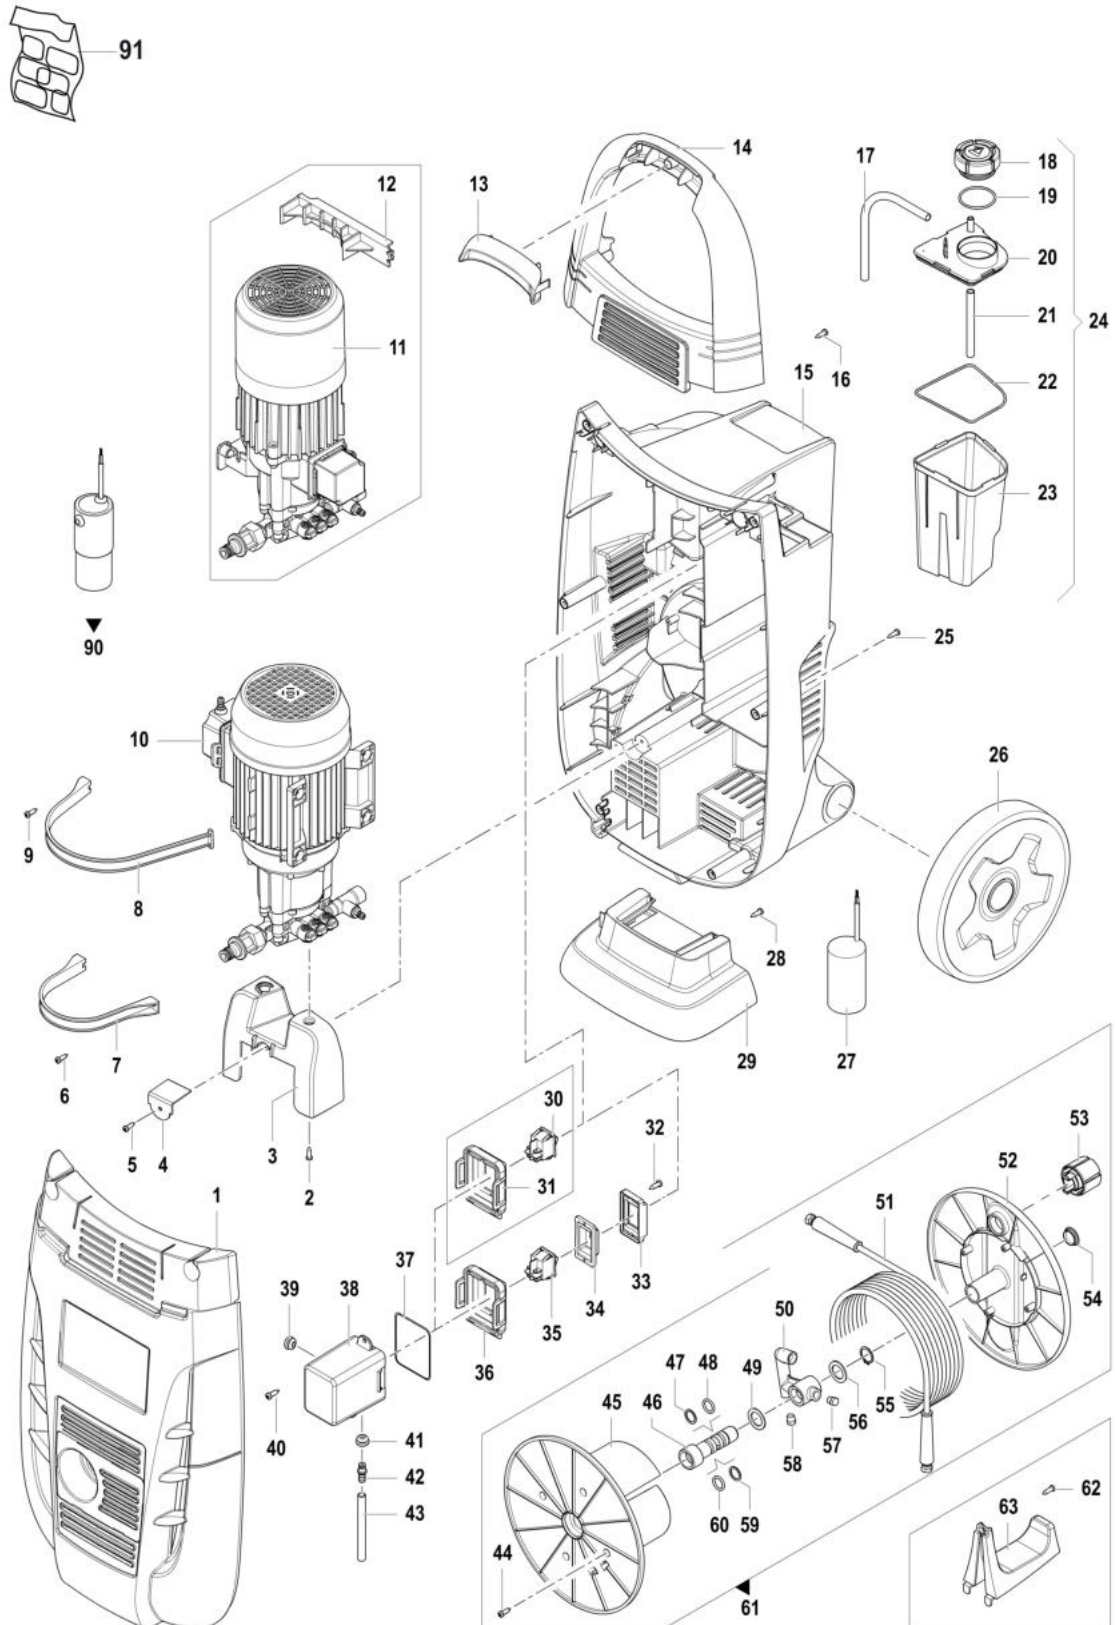

PW 175 C High-pressure washer

Документы

[Deck](#)

[Engine](#)

[Accessories](#)

изображение Deck

Ref.Nu	Qty	Part number	Description	Validity from	Validity till	Notes	Bulletin
1	1	CH04770422	Cover kit			Frontale, rosso; Front, red	
2	1	CH36250071	Screw				
3	1	CH24000139	Support				
4	1	CH30020733	Bracket				
5	1	CH36050114	Screw				
6	2	CH36050114	Screw	05/2009			
7	1	CH30400005	Band	05/2009			
8	1	CH30400004	Band				
9	1	CH36050114	Screw				
10	-	-	Not available for this product				
11	1	CH73040435	Water pump				
12	1	CH24040183	Support				
13	1	CH04020372	Handle cover				
14	1	CH14110044A	Handle				
15	1	CH32060312B	Frame				
16	2	CH36050114	Screw				
17	1	CH32081107	Tube				
18	1	CH32000134	Detergent plug				
19	1	CH12100200	O-ring				
20	1	CH04020375	Cover				
21	1	CH32081102	Tube				
22	1	CH12100379	O-ring				
23	1	CH30290026	Detergent tank				
24	1	CH05310291	Detergent tank kit				
25	6	CH36050114	Screw				
26	2	CH28100091B	Wheel				
27	1	CH04340045	Condenser				
28	2	CH36050114	Screw				
29	1	CH30020697A	Frame			Inferiore; Lower	
30	1	CH14100130A	Switch				
31	1	CH04020384	Cover				
32	-	-	Not available for this product				
33	-	-	Not available for this product				
34	-	-	Not available for this product				
35	-	-	Not available for this product				
36	-	-	Not available for this product				
37	1	CH12010203	Gasket				
38	1	CH30010543	Switch box				
39	2	CH24340046	Cable holder				
40	1	CH36050114	Screw				
41	2	CH24340048	Cable holder				