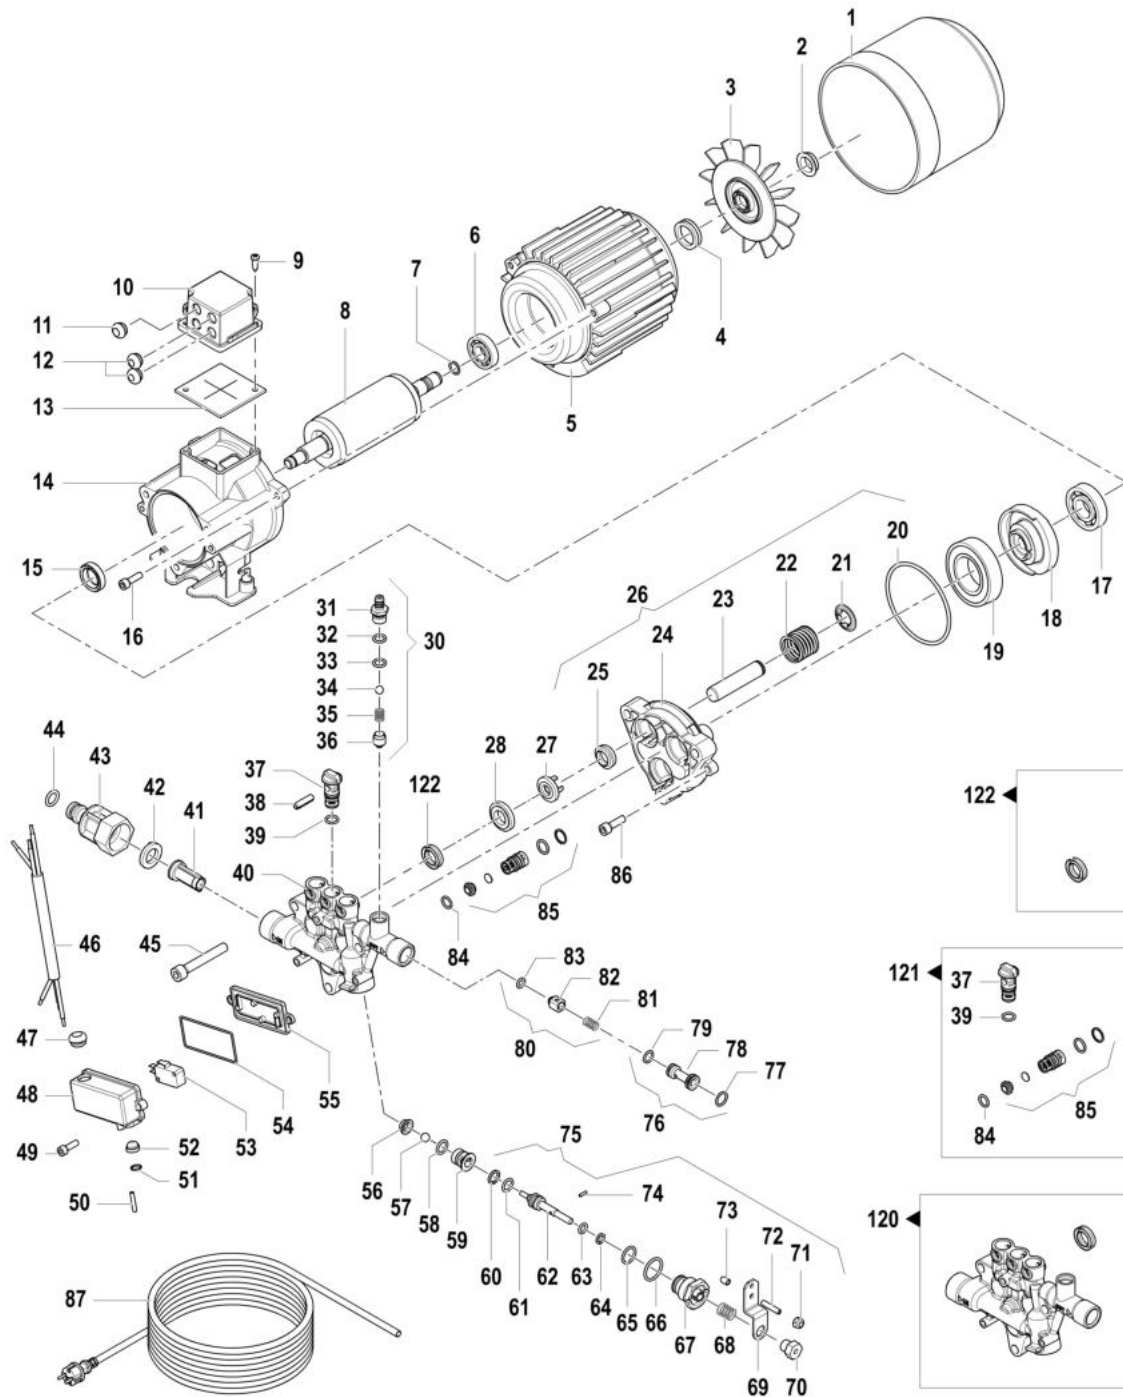

изображение Deck

Ref.Nu	Qty	Part number	Description	Validity from	Validity till	Notes	Bulletin
42	2	CH28030267	Fitting				
43	1	CH32081123	Tube				
44	-		Not available for this product				
45	-		Not available for this product				
46	-		Not available for this product				
47	-		Not available for this product				
48	-		Not available for this product				
49	-		Not available for this product				
50	-		Not available for this product				
51	-		Not available for this product				
52	-		Not available for this product				
53	-		Not available for this product				
54	-		Not available for this product				
55	-		Not available for this product				
56	-		Not available for this product				
57	-		Not available for this product				
58	-		Not available for this product				
59	-		Not available for this product				
60	-		Not available for this product				
61	1	CH70020292	Hose reel kit				
62	1	CH36050114	Screw				
63	1	CH30020698A	Support				
90	1	CH04340062	Circuit breaker			Optional	
91	1	CH32155324	Labels kit				