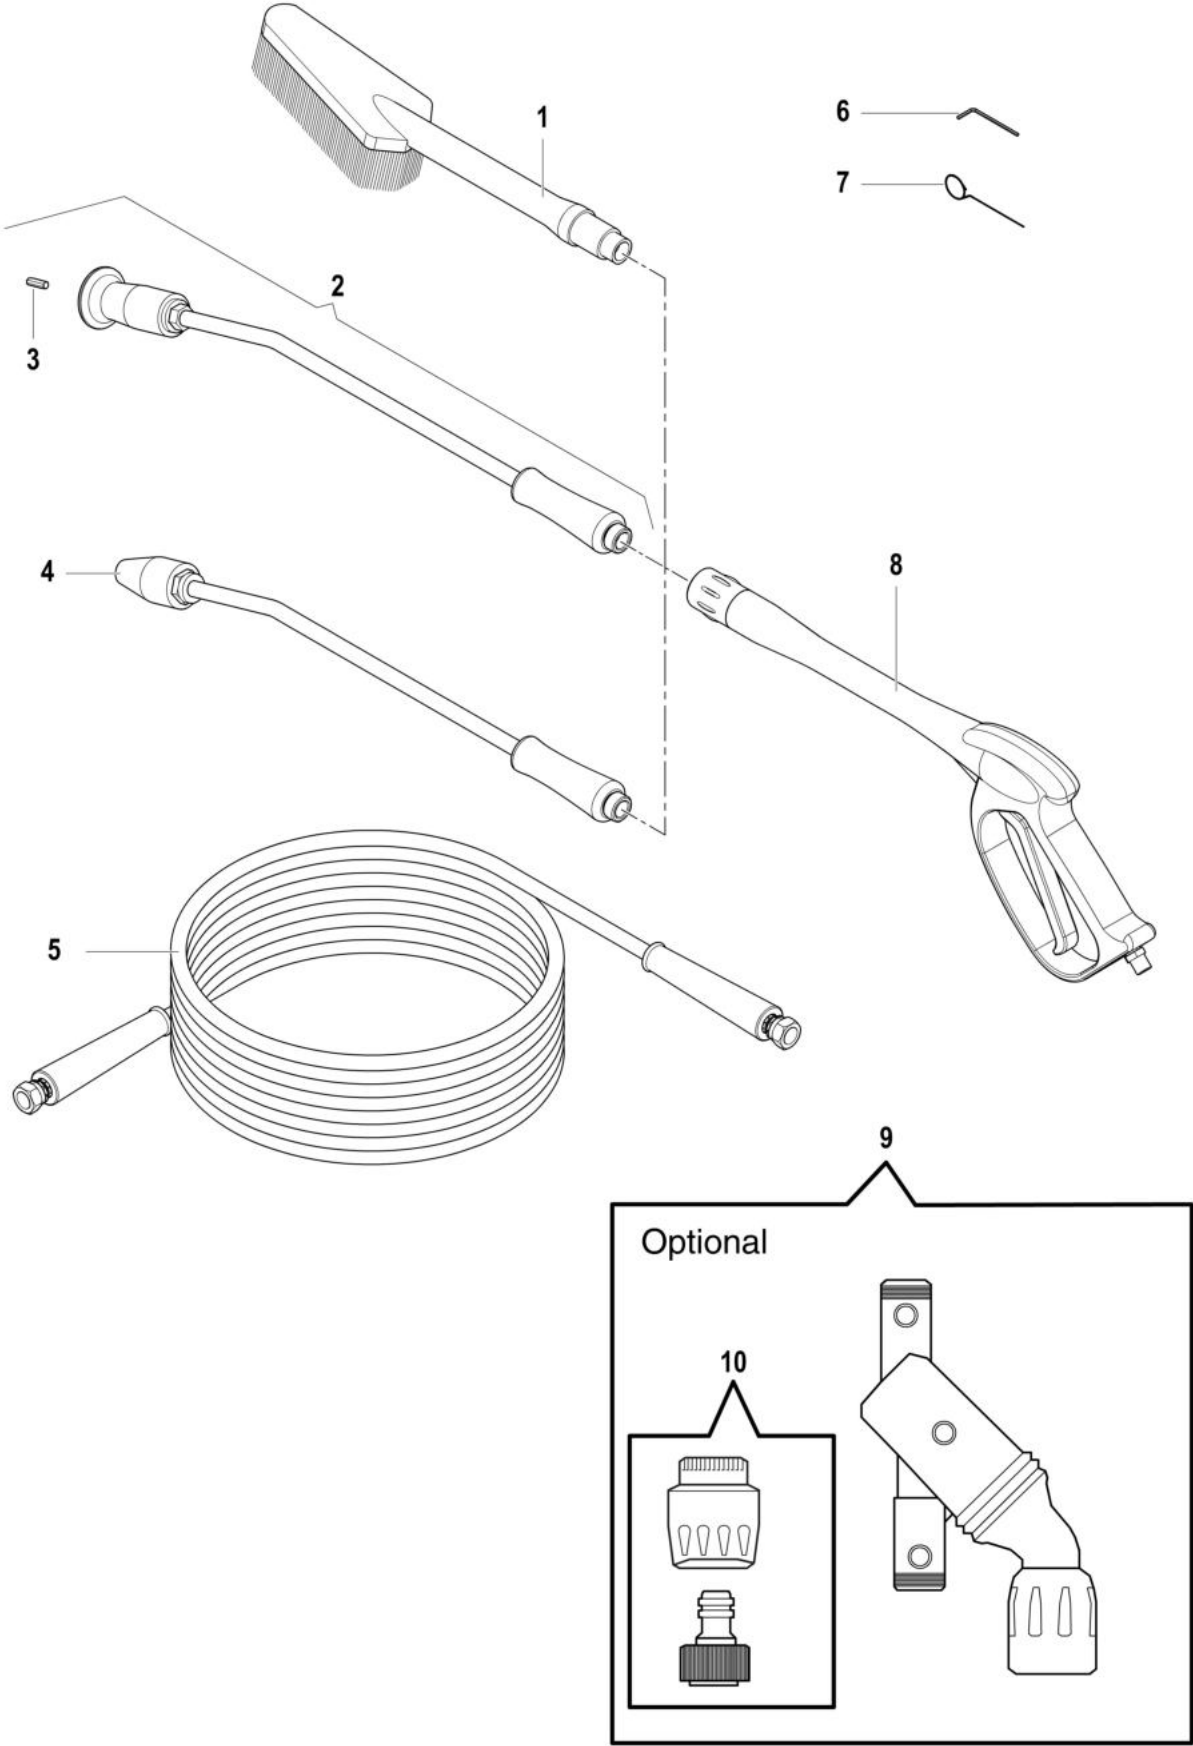

изображение Accessories

Ref.Nu	Qty	Part number	Description	Validity from	Validity till	Notes	Bulletin
1		-	Not available for this product				
2	1	68500036	Lance with adjustable nozzle				
3	1	CH34000508	Water nozzle				
4	1	-	Not available for this product			Ugello rotante; Rotating lance	
5	1	68500023	H.p. hose kit				
6	1	CH04540037	Bushing				
7	1	CH04550013	Needle				
8	1	68500029	Spray gun				
9	1	CH06080049	Backflow preventer			Optional	
10	1	CH50020024	claber support kit			Optional