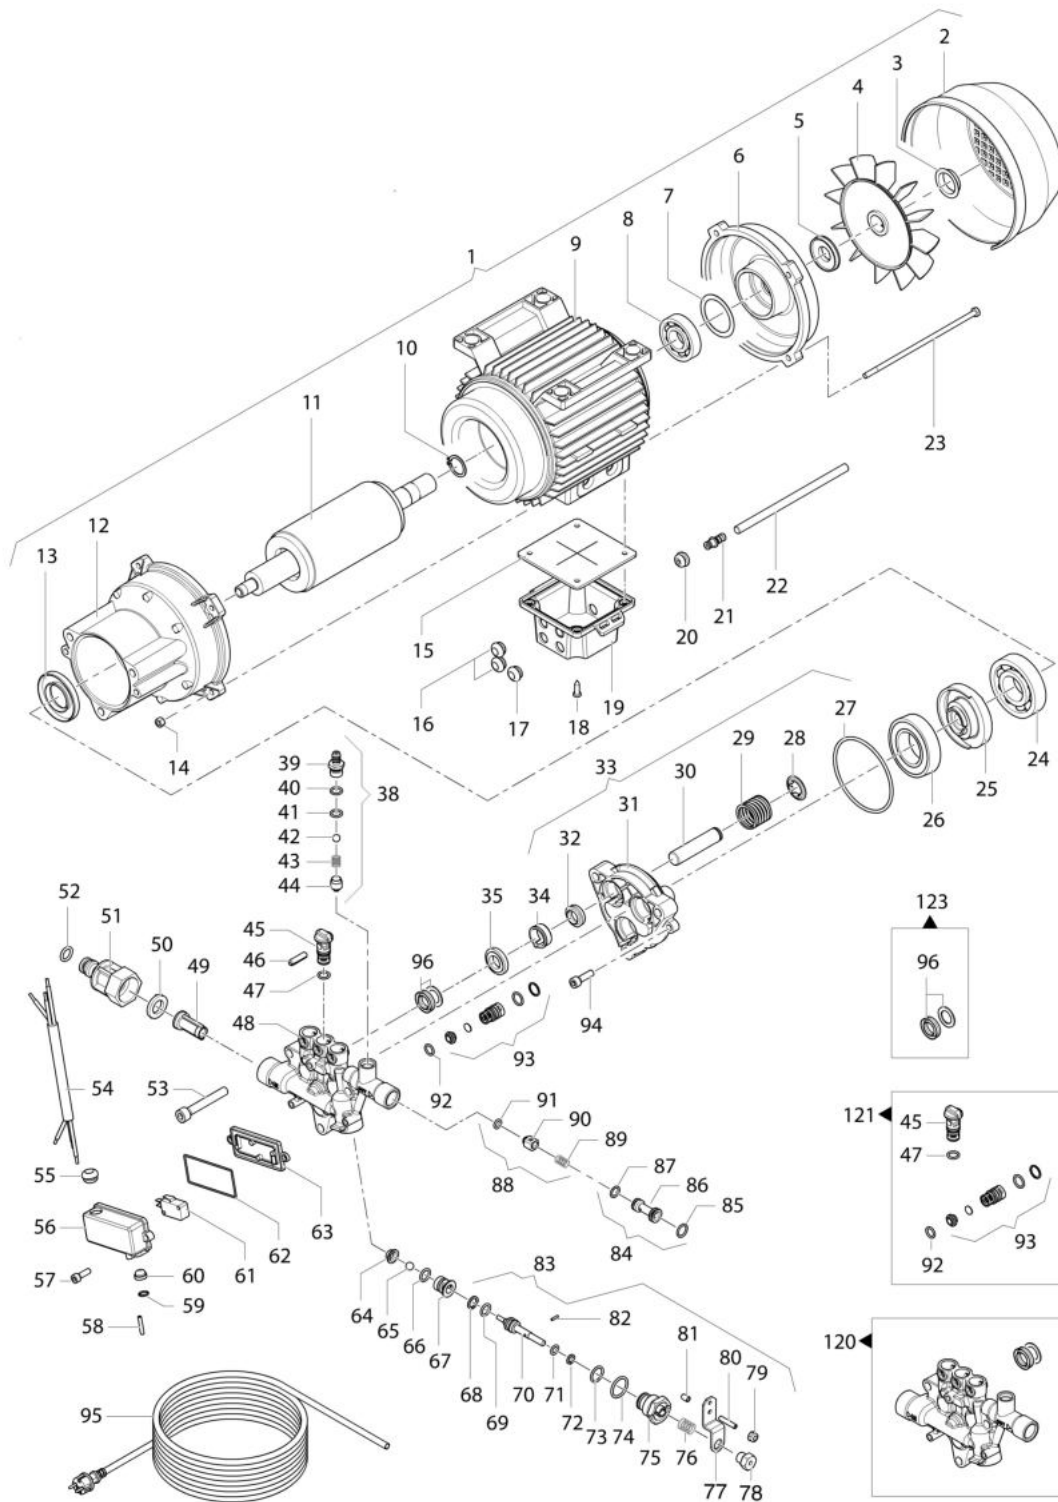

изображение Deck

Ref.Nu	Qty	Part number	Description	Validity from	Validity till	Notes	Bulletin
43	1	CH32081123	Tube				
44	4	CH36050114	Screw				
45	1	CH06020066	Disk				
46	1	CH28033415	Fitting				
47	1	CH12100232	O-ring				
48	1	CH00090165	Ring				
49	1	CH28120080	Washer				
50	1	CH28030480	Fittings				
51	1	68500024	H.p. hose kit				
52	1	CH06020067A	Disk				
53	1	CH24310008A	Knob				
54	1	CH32020342A	Cap				
55	1	CH30190042	Snap ring				
56	1	CH28120080	Washer				
57	1	CH32020018	Cap				
58	1	CH32020018	Cap				
59	1	CH12100232	O-ring				
60	1	CH00090165	Ring				
61	1	CH70020292	Hose reel kit				
62	-	-	Not available for this product				
63	-	-	Not available for this product				
90	1	CH04340062	Circuit breaker			Optional	
91	1	CH32155325	Labels kit				