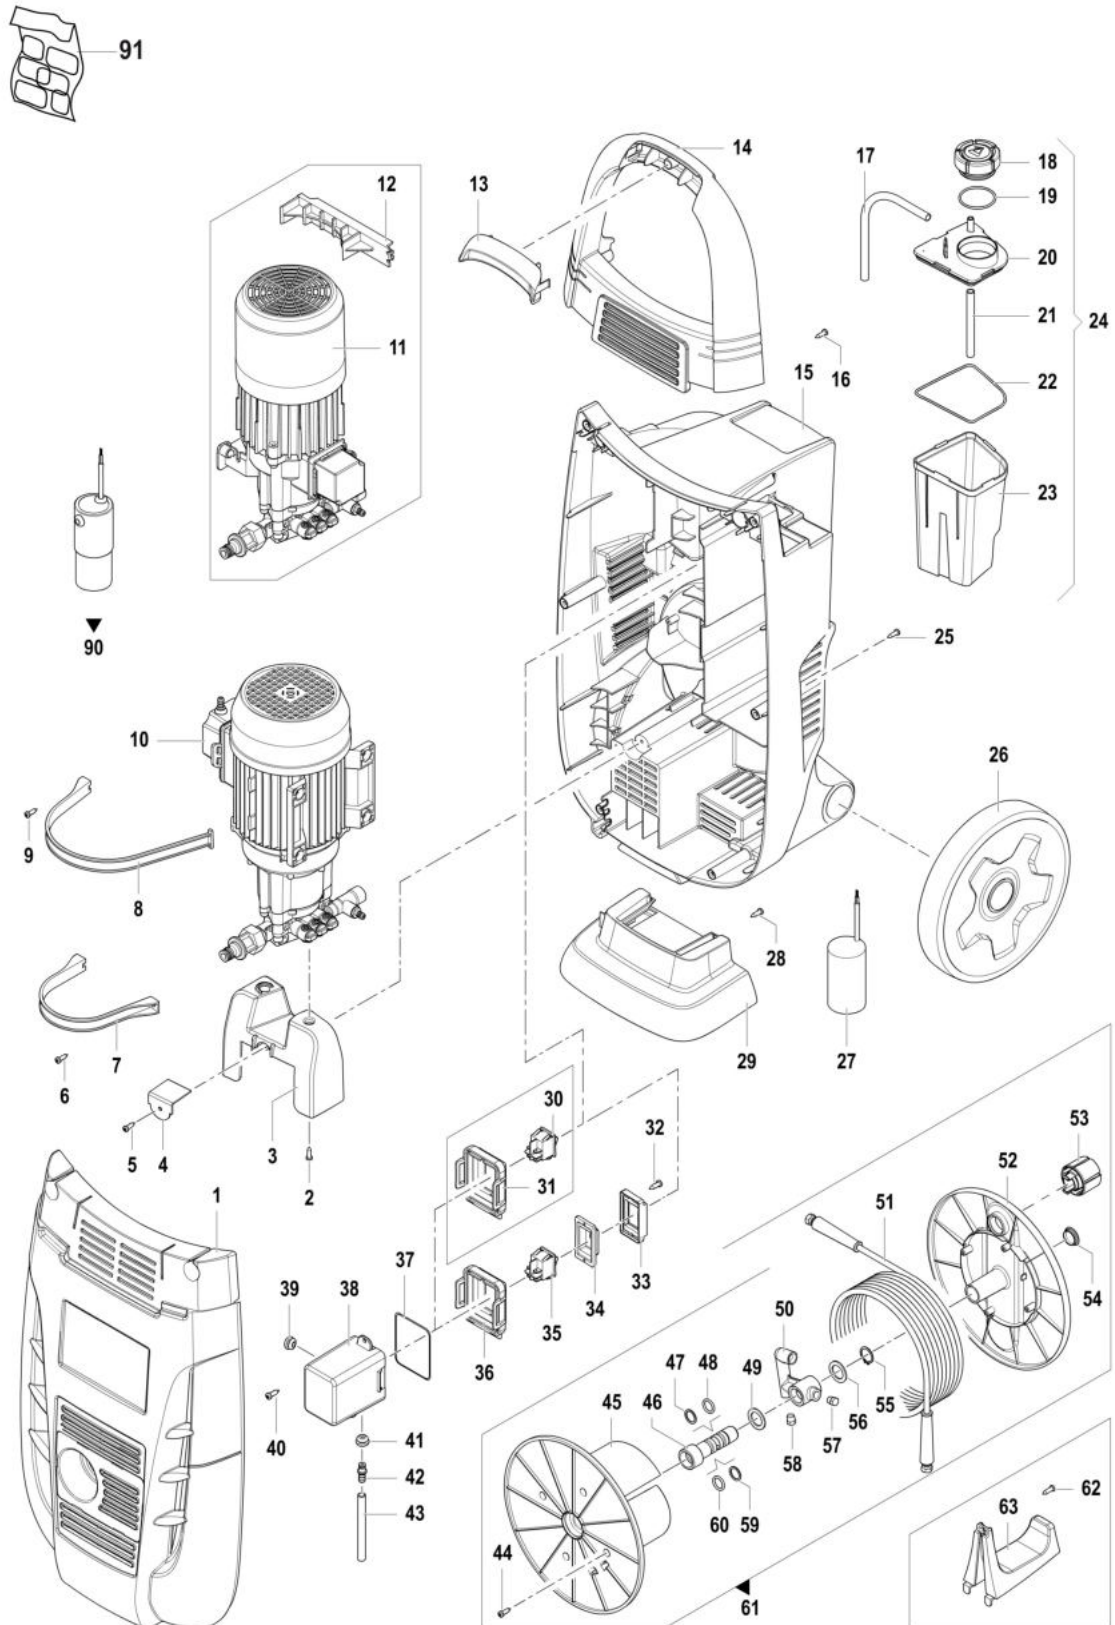

изображение Deck

Ref.Nu	Qty	Part number	Description	Validity from	Validity till	Notes	Bulletin
1	1	CH04770422	Cover kit			Frontale, arancio; Front, orange	
2	1	CH36250071	Screw				
3	1	CH24000139	Support				
4	1	CH30020733	Bracket				
5	1	CH36050114	Screw				
6	2	CH36050114	Screw	05/2009			
7	1	CH30400005	Band	05/2009			
8	1	CH30400004	Band				
9	1	CH36050114	Screw				
10	1	CH73040433	Water pump				
11	-		Not available for this product				
12	-		Not available for this product				
13	1	CH04020372	Handle cover				
14	1	CH14110044A	Handle				
15	1	CH32060312B	Frame				
16	2	CH36050114	Screw				
17	1	CH32081107	Tube				
18	1	CH32000134	Detergent plug				
19	1	CH12100200	O-ring				
20	1	CH04020375	Cover				
21	1	CH32081102	Tube				
22	1	CH12100379	O-ring				
23	1	CH30290026	Detergent tank				
24	1	CH05310291	Detergent tank kit				
25	6	CH36050114	Screw				
26	2	CH28100091B	Wheel				
27	1	CH04340329A	Condenser				
28	2	CH36050114	Screw				
29	1	CH30020697A	Frame			Inferiore; Lower	
30	-		Not available for this product				
31	-		Not available for this product				
32	2	CH36250003	Screw				
33	1	CH04600030	Switch cover				
34	1	CH24160095	Switch protection				
35	1	CH14100061	Switch				
36	1	CH04020373	Cover				
37	1	CH12010203	Gasket				
38	1	CH30010543	Switch box				
39	2	CH24340046	Cable holder				
40	1	CH36050114	Screw				
41	2	CH24340048	Cable holder				
42	2	CH28030267	Fitting