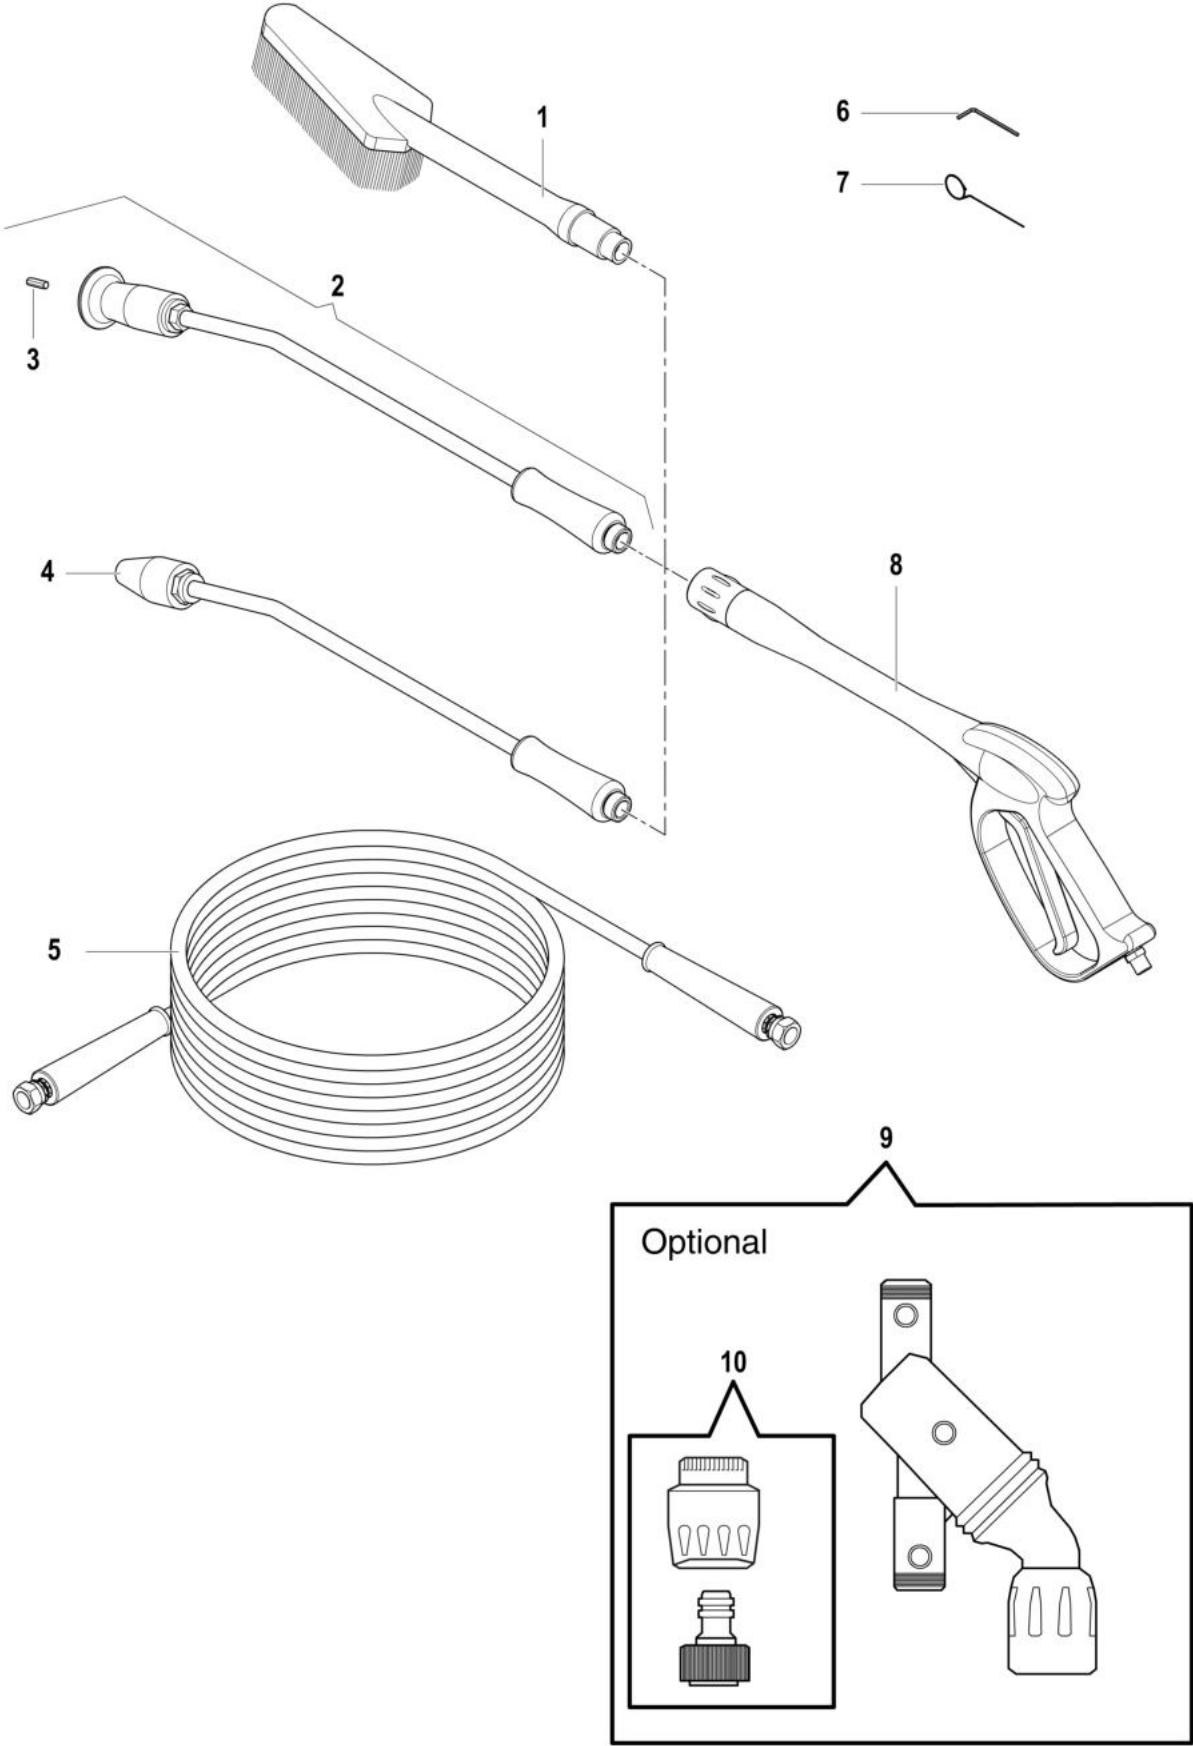

изображение Accessories

Ref.Nu	Qty	Part number	Description	Validity from	Validity till	Notes	Bulletin
1	1	CH14130032	Fixed brush				
2	1	68500037	Lance with adjustable nozzle				
3	1	CH34000512	Water nozzle				
4	1	68500047	Rotojet lance			Ugello rotante; Rotating	
5	1	68500024	H.p. hose kit				
6	1	CH04540037	Bushing				
7	1	CH04550013	Needle				
8	1	68500029	Spray gun				
9	1	CH06080049	Backflow preventer			Optional	
10	1	CH50020024	claber support kit			Optional