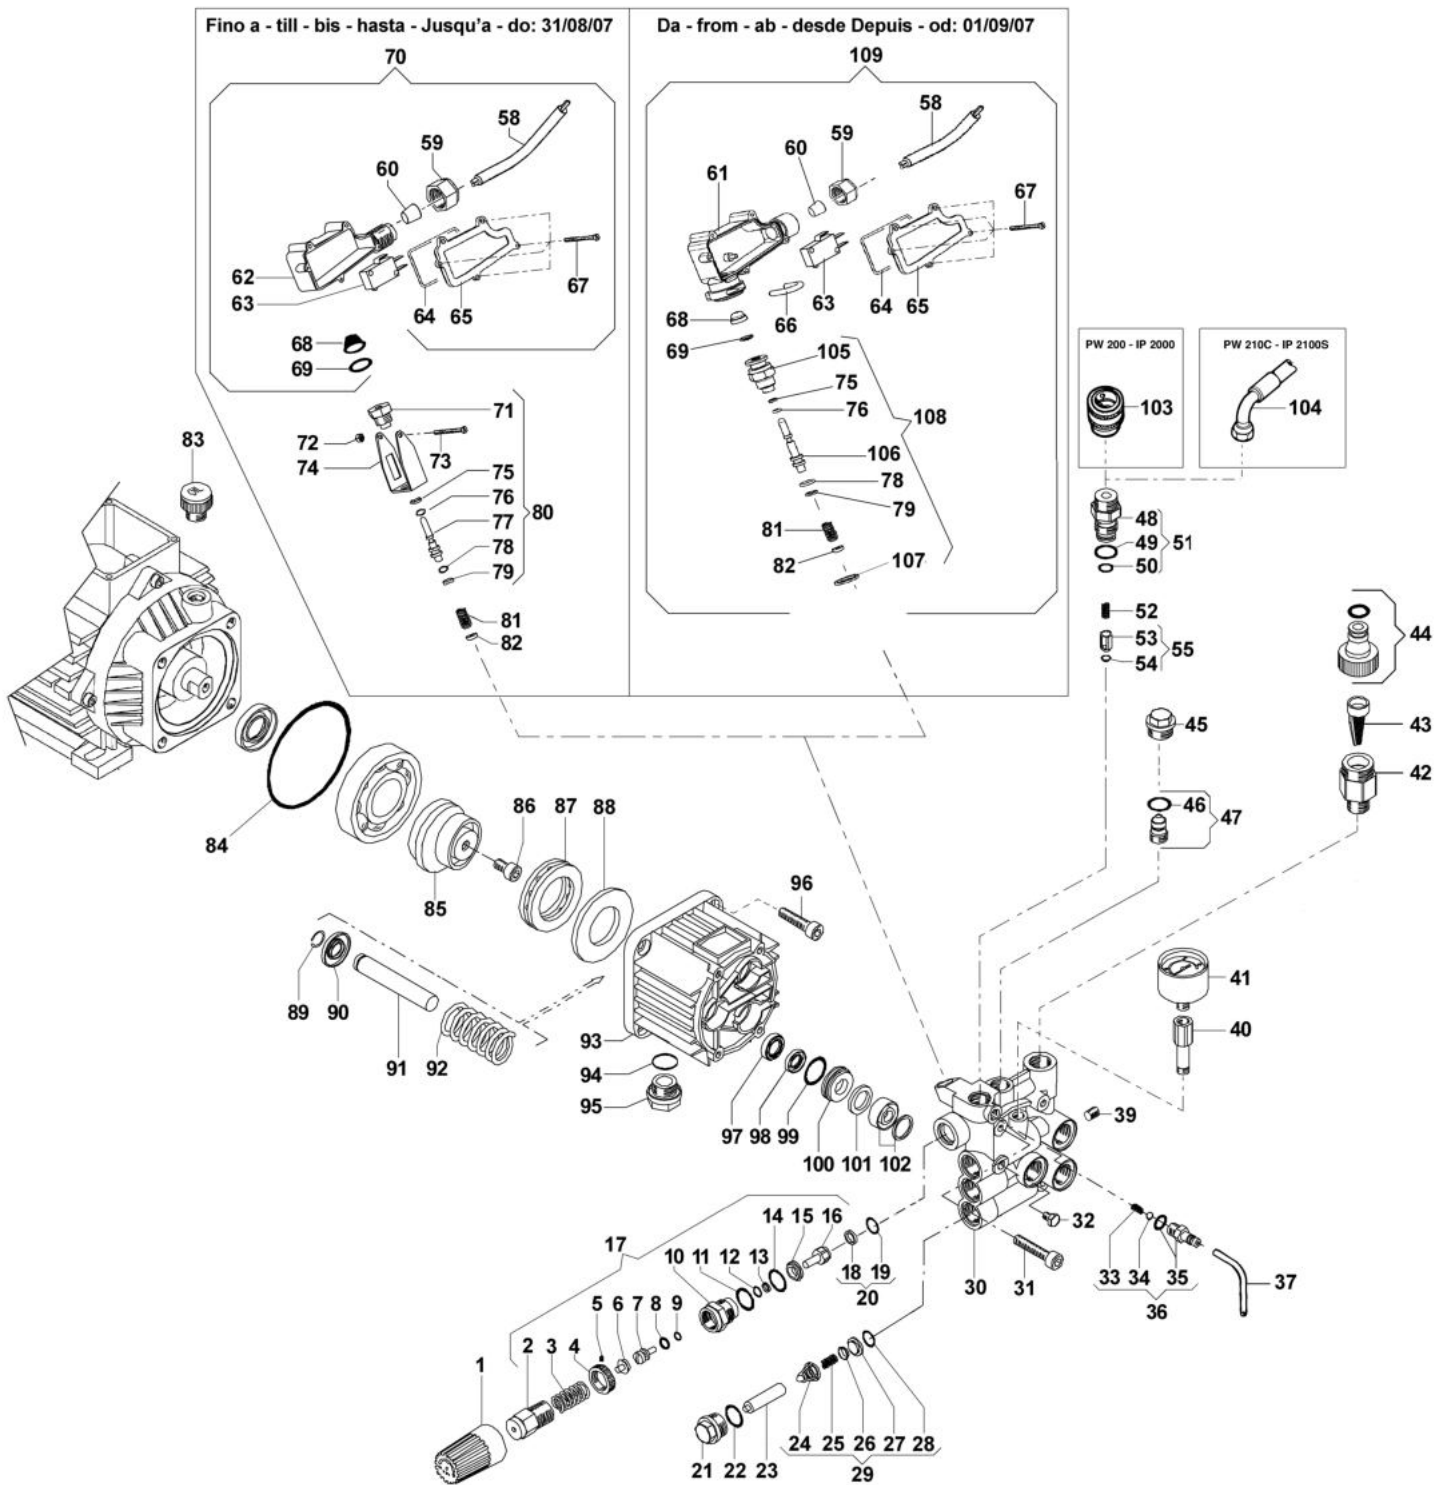

изображение Motor 2

Ref.Nu	Qty	Part number	Description	Validity from	Validity till	Notes	Bulletin
1	1	CH18170064	Knob				
2	1	CH02040043	Bushing				
3	1	CH18020181	Spring				
4	1	CH12270022	Ring nut				
5	1	CH36220030	Worm gear				
6	1	CH00090207	Spacer				
7	1	CH24090077	Piston				
8	1	CH12100406	O-ring				
9	1	CH00090206	Spacer				
10	1	CH02040045	Bushing				
11	1	CH12100407	O-ring				
12	1	CH12100405	O-ring				
13	1	CH00090205	Ring				
14	1	CH12100404	O-ring				
15	1	CH00090204	Ring				
16	1	CH01991447	Support				
17	1	CH12150584	Regulation valve				
18	1	CH30090122	Seat				
19	1	CH12100403	O-ring				
20	1	CH30090013A	Valve				
21	6	CH32020236	Cap				
22	6	CH12100151	O-ring				
23	2	CH06010273	Spacer				
24	6	CH12050033	Thrust bearing				
25	6	CH18020192	Spring				
26	6	CH36040028	Valve				
27	6	CH30090129	Seat				
28	6	CH12100049	O-ring				
29	6	CH12200045	Valve				
30	1	CH32180329	Top cover				
31	4	CH36090156	Screw				
32	1	CH32020018	Cap				
33	1	CH18020180	Spring				
34	1	CH30030024	Ball				
35	1	CH28030424	Fittings				
36	1	CH28030435	Fittings kit				
37	1	CH32080829	Tube				
39	1	CH32000017	Cap				
40	1	CH20000104	Nipple				
41	1	CH18160104	Pressure gauge				
42	1	CH20000127	Fitting				
43	1	CH10020132A	Water filter				
44	1	CH28030325	Fittings				
45	1	CH32000007	Cap