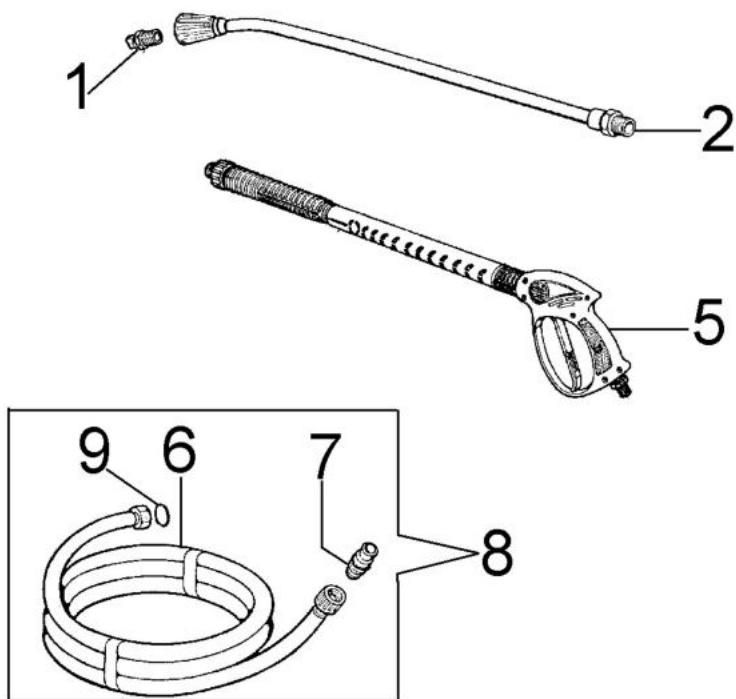

изображение Accessories

Ref.Nu	Qty	Part number	Description	Validity from	Validity till	Notes	Bulletin
1	1	CH34000709	Water nozzle				
2	1	68500038	Lance with adjustable nozzle				
5	1	68500030	Spray gun				
6	1	CH32080900	Tube				
7	1	CH14070042	Support				
8	1	68500055	H.p. hose kit				
9	1	CH12100218	O-ring