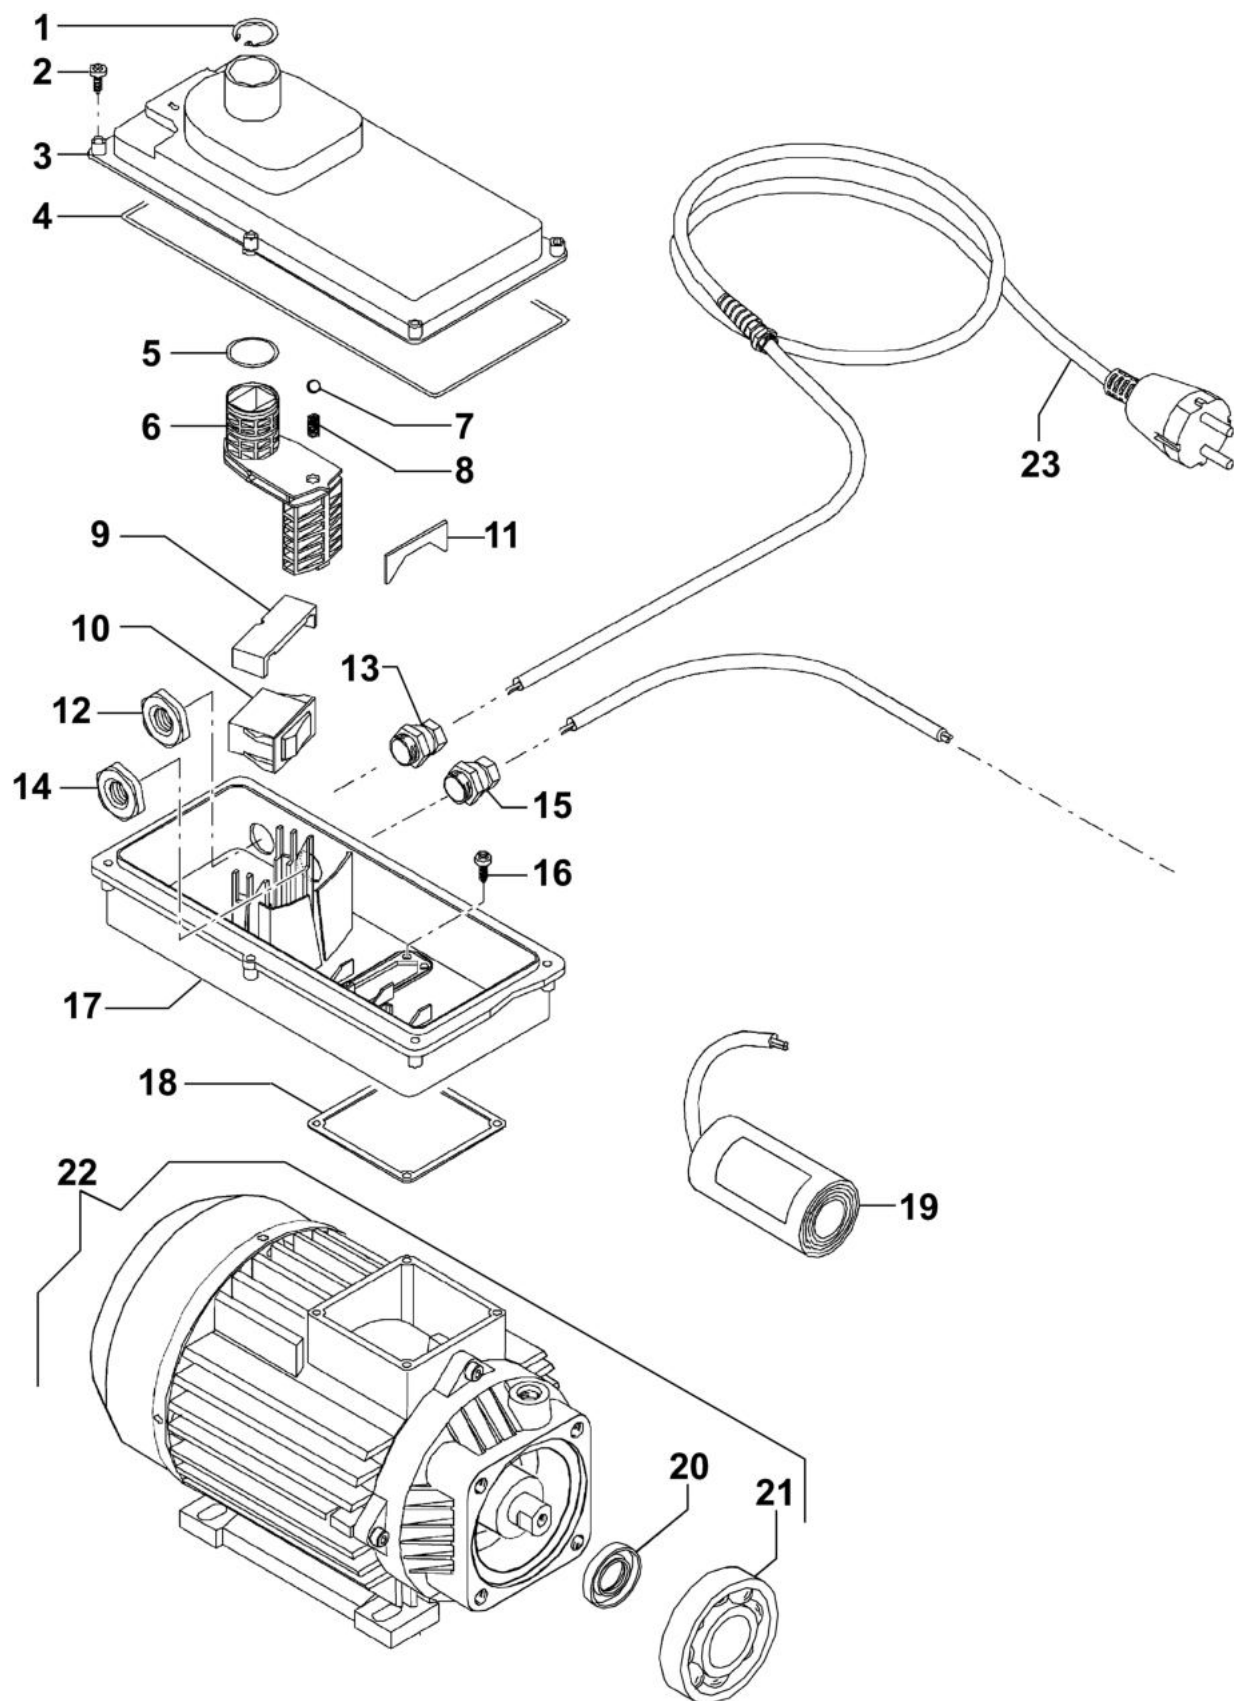

PW 200 High-pressure washer

Документы

Deck

Motor 1

Motor 2

Accessories

изображение Deck

Ref.Nu	Qty	Part number	Description	Validity from	Validity till	Notes	Bulletin
1	1	CH32020261	Cap				
2	1	CH12100417	O-ring				
3	1	CH36000101	Valve				
4	1	CH18020209	Spring				
5	1	CH32000081	Cap				
6	1	CH32080828	Tube				
7	1	CH10020109	Filter				
8	1	CH18170061	Cap				
9	1	CH12100014	O-ring				
10	1	CH12100203	O-ring				
11	1	CH32000079A	Cap				
12	1	CH12100200	O-ring				
13	1	CH33120007	Cap				
14	1	CH12270037	Ring nut				
15	1	CH30290016	Tank				
16	2	CH36230028	Screw				
17	2	CH36230029	Screw				
18	2	CH36230029	Screw				
19	1	CH14110027	Handle				
20	1	CH12100216	O-ring				
21	1	CH32060284	Frame				
22	4	CH28110016	Washer				
23	4	CH36070018	Screw				
24	1	CH24340027	Cable holder				
25	1	CH12270028	Ring nut				
26	1	CH20000007	Nipple				
27	2	CH36230017	Screw				
28	1	CH06040011	Nut				
29	2	CH24030087	Plate				
30	1	CH04790104	Cover kit				
31	2	CH28110092	Washer				
32	2	CH06040046	Nut				
33	1	CH06010225	Spacer				
34	1	CH30020567	Support				
35	4	CH28110016	Washer				
36	4	CH06040039	Nut				
37	4	CH06000063	Nut				
38	3	CH24030085	Plate				
39	1	CH04790102	Cover				
40	2	CH36230021	Screw				
41	2	CH30020554	Support				
42	2	CH36230021	Screw				
43	2	CH30020556	Support				
44	2	CH36230021	Screw				

изображение Deck

Ref.Nu	Qty	Part number	Description	Validity from	Validity till	Notes	Bulletin
45	1	CH73010265	Water pump				
46	3	CH36200003	Screw				
47	1	CH04790106	Cover				
48	1	CH18170062	Knob				
49	2	CH04020293	Wheel cover				
50	2	CH00090260	Ring				
51	2	CH28100049	Wheel				
53	1	CH00170011	Wheel axle				
55	1	CH28033382	Support				
56	4	CH36070015	Screw				
57	1	CH3215513300	Labels kit				