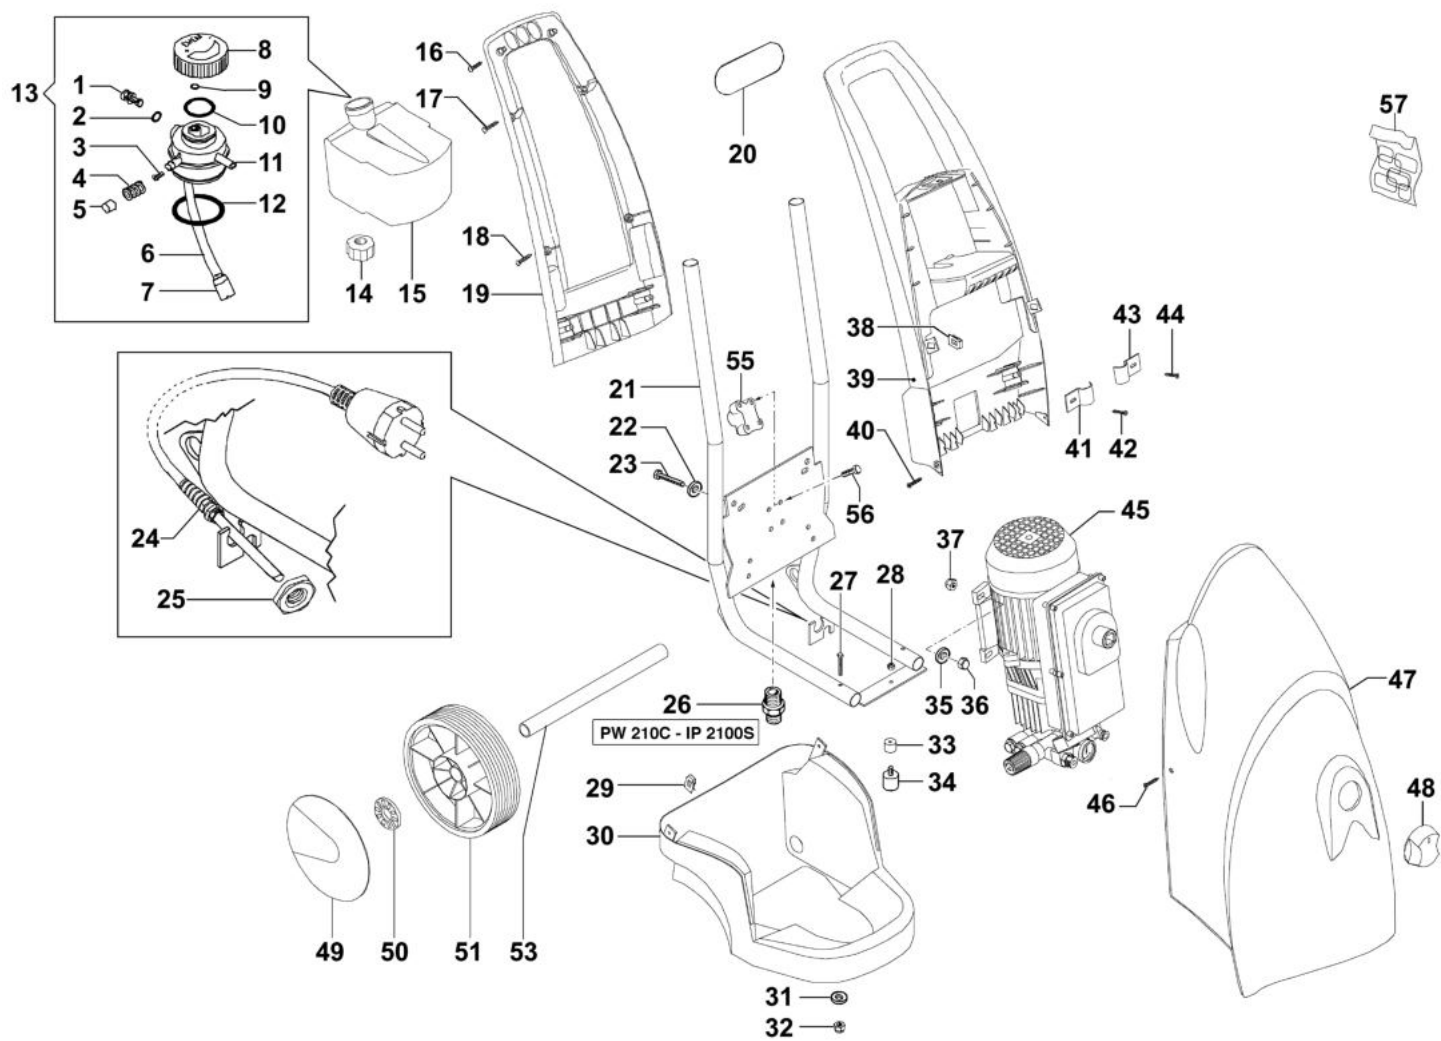

PW 200 High-pressure washer

Документы

Deck

Motor 1

Motor 2

Accessories

изображение Deck

Ref.Nu	Qty	Part number	Description	Validity from	Validity till	Notes	Bulletin
1	1	CH32020261	Cap				
2	1	CH12100417	O-ring				
3	1	CH36000101	Valve				
4	1	CH18020209	Spring				
5	1	CH32000081	Cap				
6	1	CH32080828	Tube				
7	1	CH10020109	Filter				
8	1	CH18170061	Cap				
9	1	CH12100014	O-ring				
10	1	CH12100203	O-ring				
11	1	CH32000079A	Cap				
12	1	CH12100200	O-ring				
13	1	CH33120007	Cap				
14	1	CH12270037	Ring nut				
15	1	CH30290016	Tank				
16	2	CH36230028	Screw				
17	2	CH36230029	Screw				
18	2	CH36230029	Screw				
19	1	CH14110027	Handle				
20	1	CH12100216	O-ring				
21	1	CH32060284	Frame				
22	4	CH28110016	Washer				
23	4	CH36070018	Screw				
24	1	CH24340027	Cable holder				
25	1	CH12270028	Ring nut				
26	1	CH20000007	Nipple				
27	2	CH36230017	Screw				
28	1	CH06040011	Nut				
29	2	CH24030087	Plate				
30	1	CH04790104	Cover kit				
31	2	CH28110092	Washer				
32	2	CH06040046	Nut				
33	1	CH06010225	Spacer				
34	1	CH30020567	Support				
35	4	CH28110016	Washer				
36	4	CH06040039	Nut				
37	4	CH06000063	Nut				
38	3	CH24030085	Plate				
39	1	CH04790102	Cover				
40	2	CH36230021	Screw				
41	2	CH30020554	Support				
42	2	CH36230021	Screw				
43	2	CH30020556	Support				
44	2	CH36230021	Screw				

изображение Deck

Ref.Nu	Qty	Part number	Description	Validity from	Validity till	Notes	Bulletin
45	1	CH73010265	Water pump				
46	3	CH36200003	Screw				
47	1	CH04790106	Cover				
48	1	CH18170062	Knob				
49	2	CH04020293	Wheel cover				
50	2	CH00090260	Ring				
51	2	CH28100049	Wheel				
53	1	CH00170011	Wheel axle				
55	1	CH28033382	Support				
56	4	CH36070015	Screw				
57	1	CH3215513300	Labels kit				